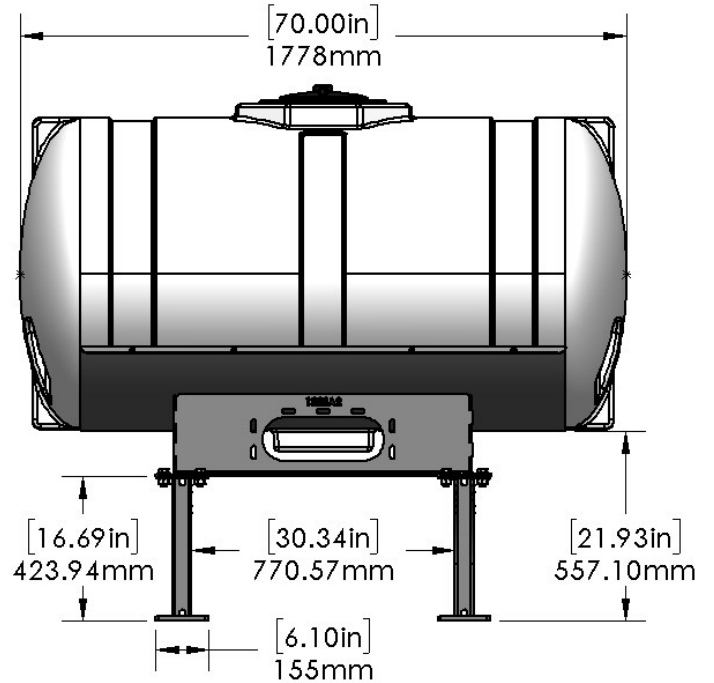

*Kit includes mounting hardware and U-Bolts

530-00-400100

White 400 Gallon Elliptical Universal Hitch Mount Tank Kit

Part Number	Description
727-01-HE0400-57-W	Elliptical Tank - 400 Gal -White
421-1333A2-BK	400 Gallon Elliptical Black Cradle
421-2020A1-BK	16-3/4" - 300-500 Gallon Tank Pedestal