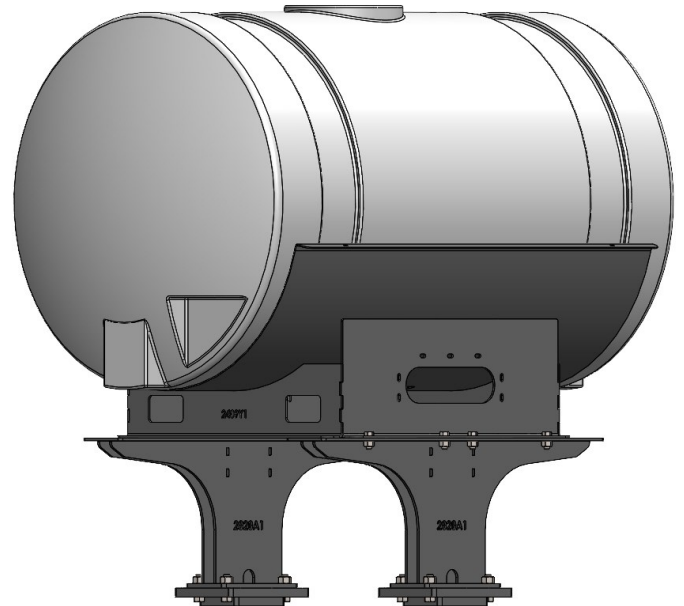

530-04-150500

Agco White 16R 9816 Hitch Mount Tank Kit - 400 Gallon Round

Instruction Sheet: 396-2806Y1

Part Number	Description
727-02-HZ0400-42-W	Horizontal Tank - 400 Gal - White 74" x 42"
451-2409Y1-BK	400 Gal Horiz Cradle - Black for Round Tank
421-2020A1-BK	16-3/4" - 300-500 Gallon Tank Pedestal

*Kit includes mounting hardware and U-Bolts