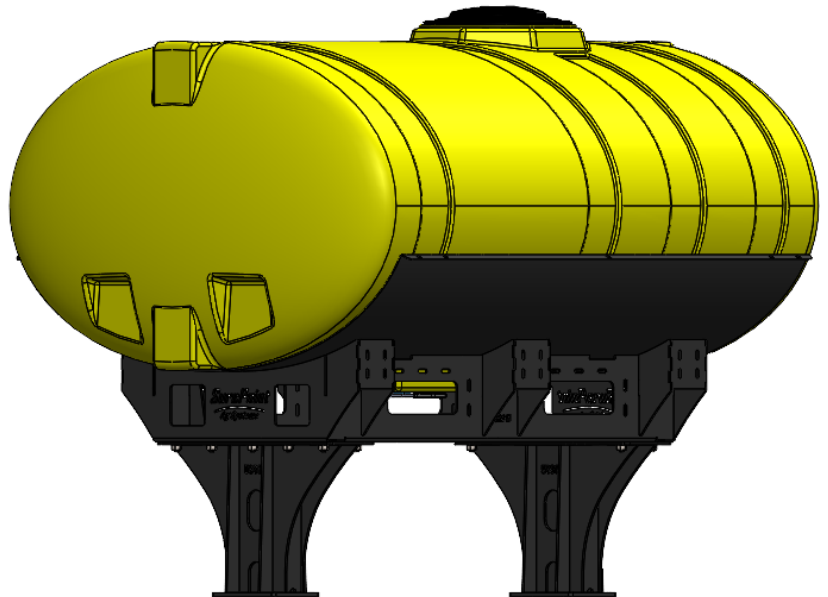

530-01-355800

John Deere 1790/1795 40' - 600 Gallon Ellip Hitch Mount Tank Kit (no markers)

Instruction Sheet: 396-001310

Part Number	Description
727-01-HE0600-64-CS-Y	Elliptical Tank - 600 Gal - Yellow
421-5321Y1-BK	600/750 Gallon Elliptical Tank Cradle
421-5331Y1-BK	18" Tank Pedestal

*Kit includes mounting hardware and U-Bolts