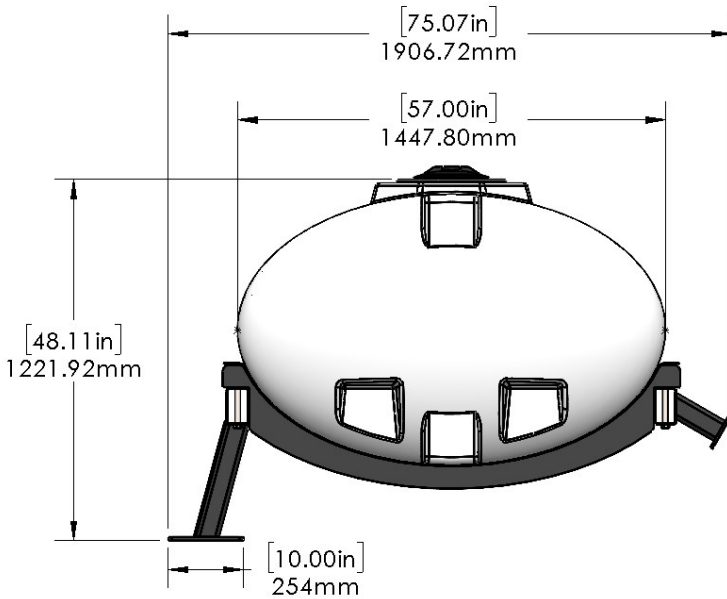

530-02-400500

Case iH 2150 - 500 Gallon Elliptical Tank Kit (16R30/24R30 Bulk Fill)

Instruction Sheet: 396-3848Y1

Part Number	Description
727-01-HE0500-57-CS-W	Elliptical Tank - 500 Gal - White - Center Sump
420-3806Y1-BK	Case 2150 Saddle
420-3801Y1-BK	Case 2150 Front Tank Mount Pedestal

*Kit includes mounting hardware and U-Bolts