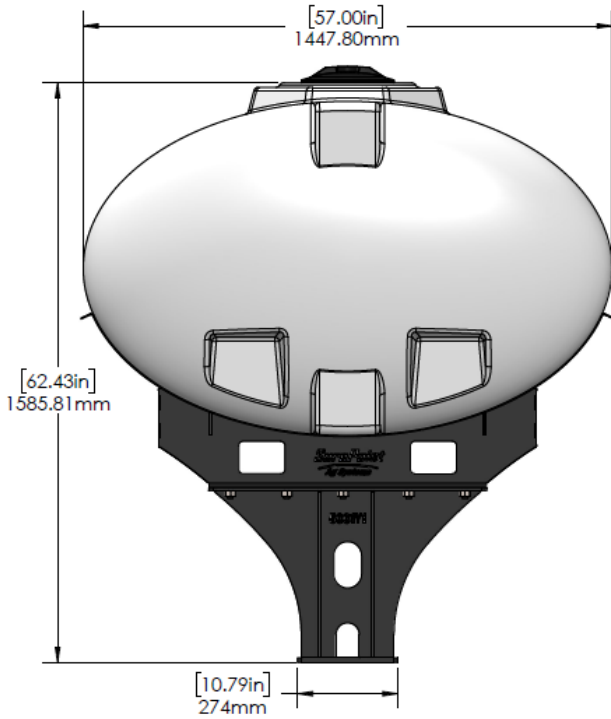

530-02-255600

Case IH 1250/1255 - 500 Gallon Elliptical Hitch Mount Tank Kit (16R30 No Markers)

Instruction Sheet: 396-2652Y1

Part Number	Description
727-01-HE0500-57-OS-W	Elliptical Tank - 500 Gal - White - Offset Sump
421-5638Y1-BK	500 Gallon Elliptical Cradle
421-5331Y1-BK	18" Tank Pedestal

*Kit includes mounting hardware and U-Bolts