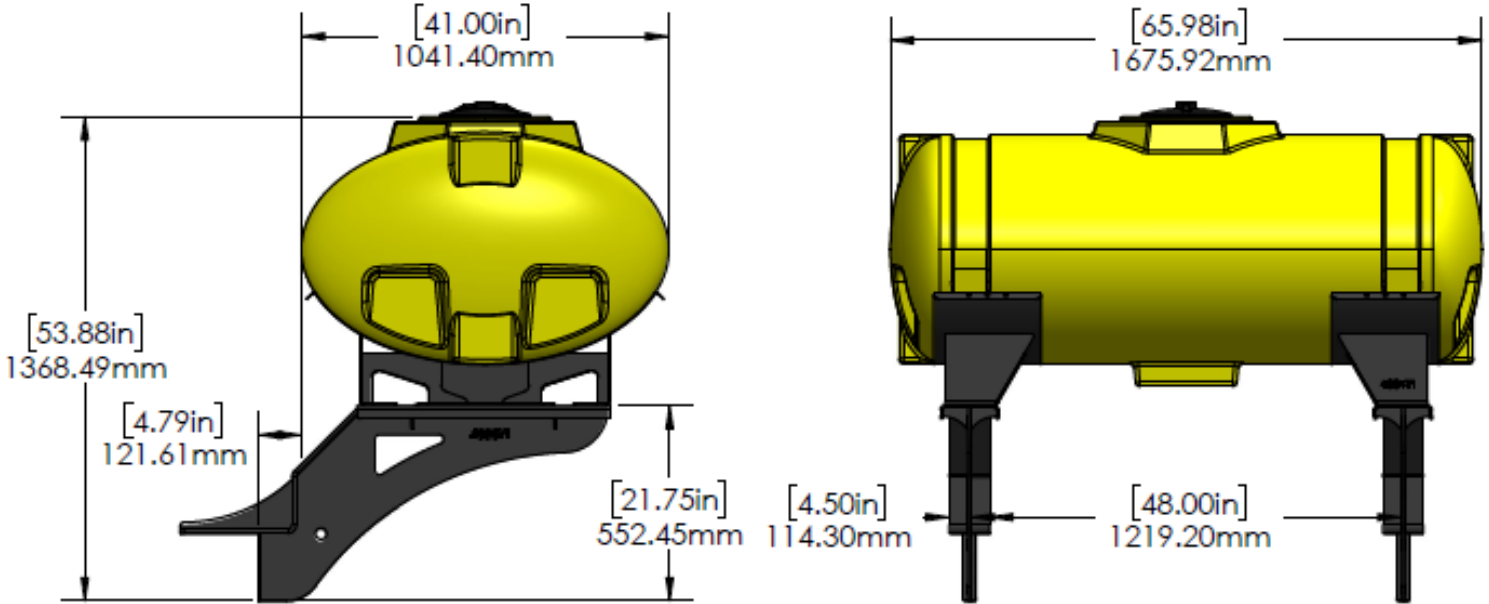

*Kit includes mounting hardware and U-Bolts

530-01-455775

John Deere DB80 - 750 Gallon Elliptical Hitch Mount Tank Kit

Instruction Sheet: 396-5148Y1

Part Number	Description
727-01-HE0750-69-OS-Y	Elliptical Tank - 750 Gal - Yellow
421-5321Y1-BK	600/750 Gallon Elliptical Tank Cradle
421-5331Y1-BK	18" Tank Pedestal

*Kit includes mounting hardware and U-Bolts

530-01-450820

John Deere DB90 - 2-200 Gallon Elliptical Wing Mount Tank Kits

Instruction Sheet: 396-5151Y1

Part Number	Description
727-01-HE0200-41-Y	200 Gal Elliptical Tank - Yellow
420-4694Y1-BK	200 Gallon Elliptical Saddle
420-4966Y1-BK	Wing Tank Mounting Bracket