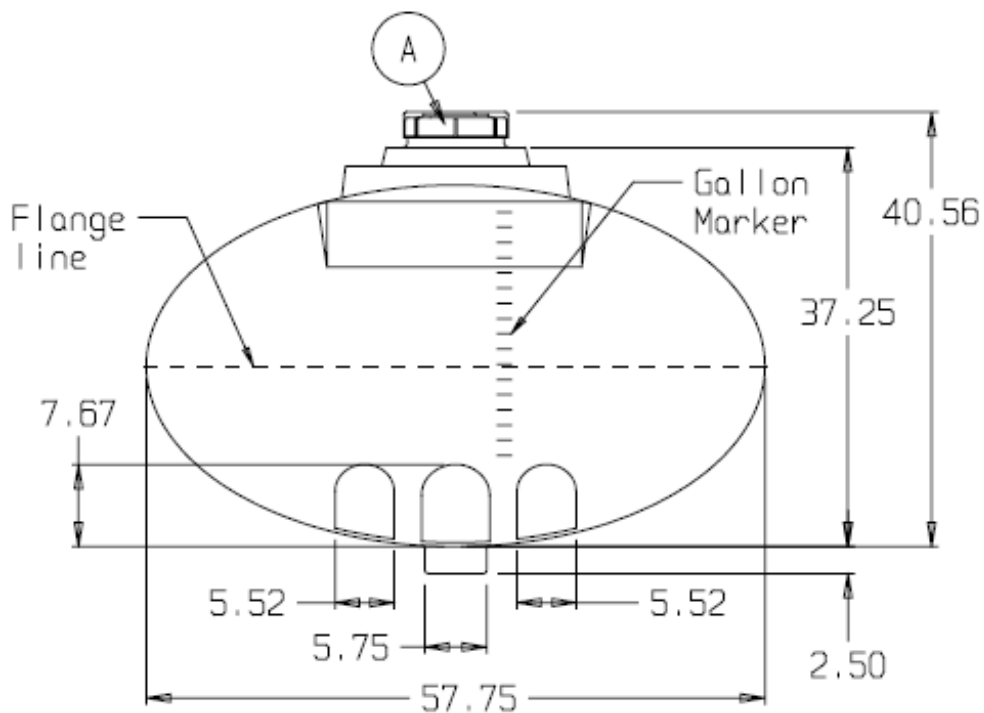

727-01-HE0500-57 - 500 Gallon Elliptical Tank

Center or Offset Sump

White, Yellow, Gray