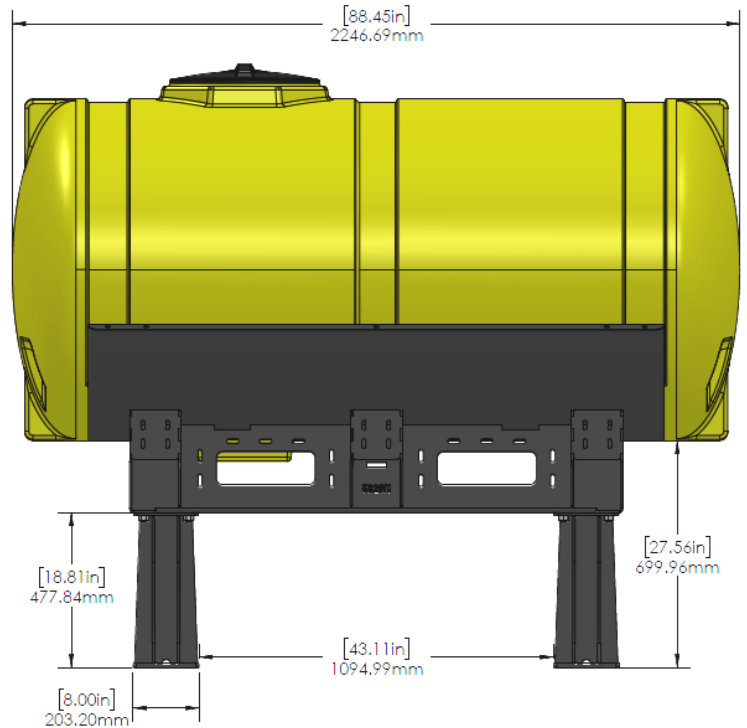

530-01-255600

John Deere 1770/1775 16R30 - 750 Gallon Elliptical Hitch Mount Tank Kit

Instruction Sheet: 396-001310

Part Number	Description
727-01-HE0750-69-OS-Y	Elliptical Tank - 750 Gal - Yellow
421-5321Y1-BK	600/750 Gallon Elliptical Tank Cradle
421-5331Y1-BK	18" Tank Pedestal

*Kit includes mounting hardware and U-Bolts