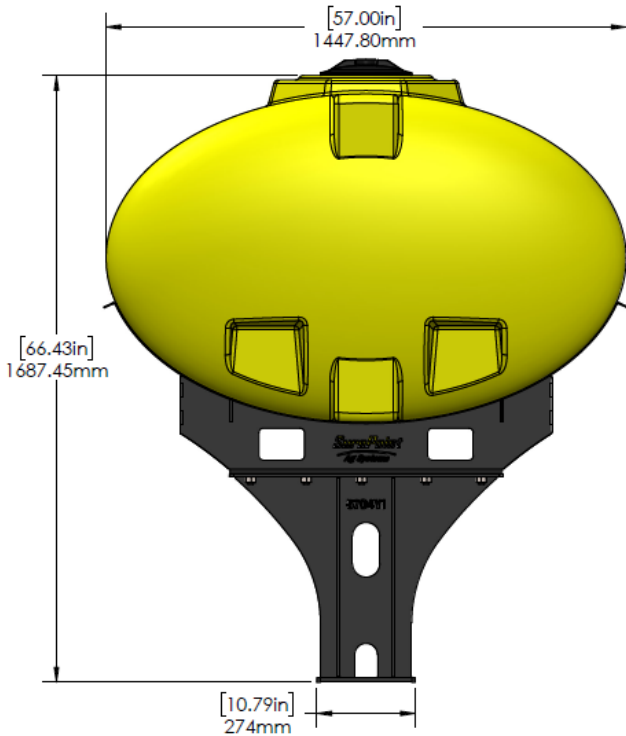

530-01-255850

John Deere 1770/1775 12R30 - 500 Gallon Elliptical Hitch Mount Tank Kit

Instruction Sheet: 396-001390

Part Number	Description
727-01-HE0500-57-OS-Y	Elliptical Tank - 500 Gal - Yellow
421-5638Y1-BK	500 Gallon Elliptical Cradle, Black
421-5704Y1-BK	22" Tank Pedestal

*Kit includes mounting hardware and U-Bolts