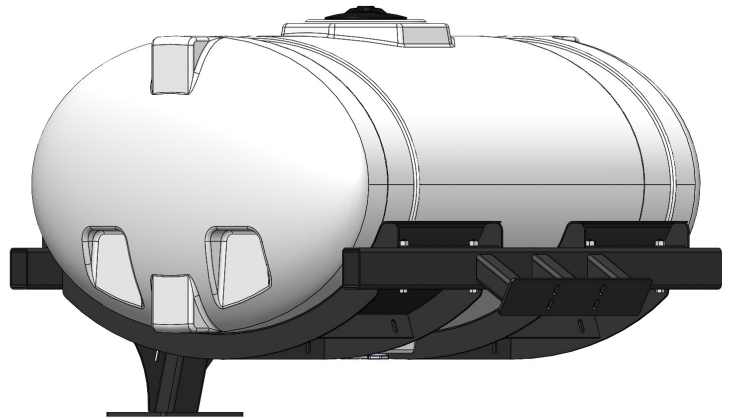

530-02-400400

Case iH 2150 - 400 Gallon Elliptical Tank Kit (16R30/24R30 Bulk Fill)

Instruction Sheet: 396-3848Y1

Part Number	Description
727-01-HE0400-57-W	Elliptical Tank - 400 Gal - White
420-3806Y1-BK	Case 2150 Saddle
420-3801Y1-BK	Case 2150 Front Tank Mount Pedestal

*Kit includes mounting hardware and U-Bolts