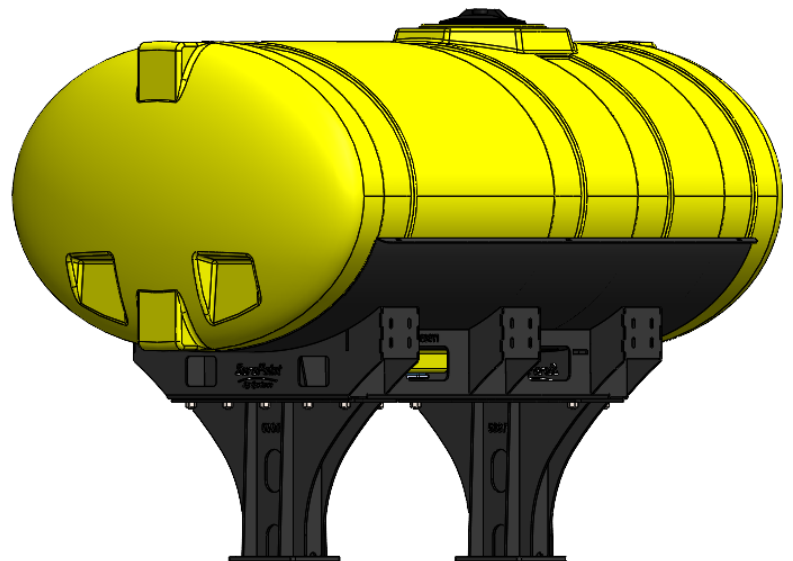

530-01-455850

John Deere DB90 - 500 Gallon Elliptical Hitch Mount Tank Kit

Instruction Sheet: 396-5150Y1

Part Number	Description
727-01-HE0600-64-CS-Y	Elliptical Tank - 600 Gal - Yellow
421-5321Y1-BK	600/750 Gallon Elliptical Tank Cradle
421-5331Y1-BK	18" Tank Pedestal

*Kit includes mounting hardware and U-Bolts