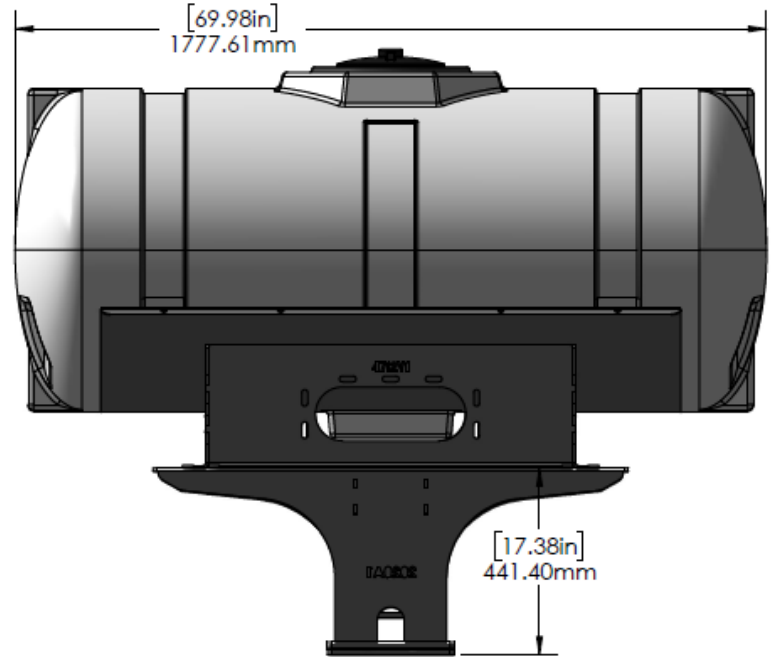

530-03-450030

Kinze 4900/4905 (12R) Bulk Fill - Hitch Mount Tank - 300 Gal Ellip. - No Markers

Instruction Sheet: 396-5040Y1

Part Number	Description
727-01-HE0300-48-W	Elliptical Tank - 300 Gal - White
421-4712Y1-BK	300 Gallon Elliptical Black Cradle
421-2020A1-BK	16-3/4" - 300-500 Gallon Tank Pedestal
435-5411Y1-BK	Kinze 12R 4905 Rear Pedestal
420-5415Y1-BK	U-Bolt Spacer Plate

*Kit includes mounting hardware and U-Bolts