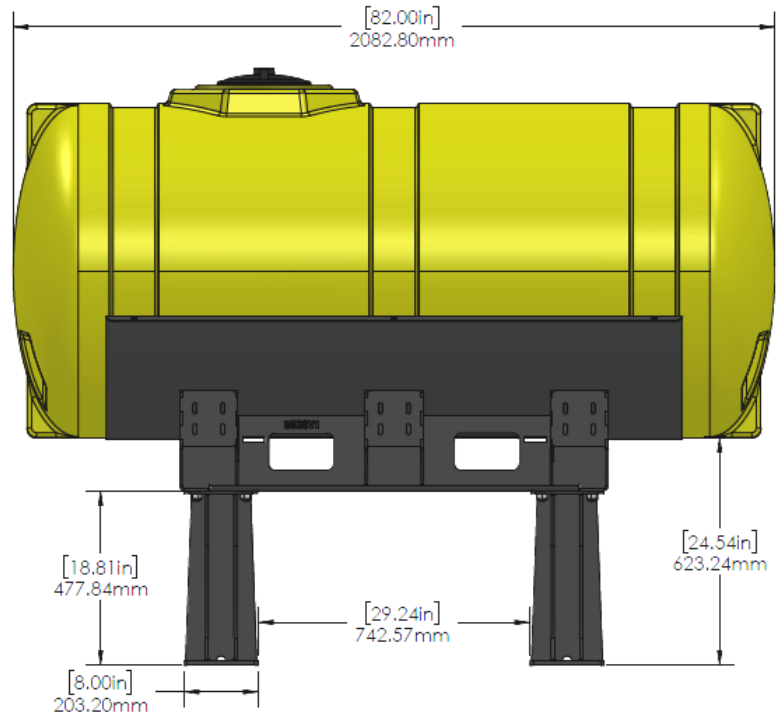

530-01-455750

John Deere DB80 - 500 Gallon Elliptical Hitch Mount Tank Kit

Instruction Sheet: 396-5148Y1

Part Number	Description
727-01-HE0600-64-CS-Y	Elliptical Tank - 600 Gal - Yellow
421-5321Y1-BK	600/750 Gallon Elliptical Tank Cradle
421-5331Y1-BK	18" Tank Pedestal

*Kit includes mounting hardware and U-Bolts