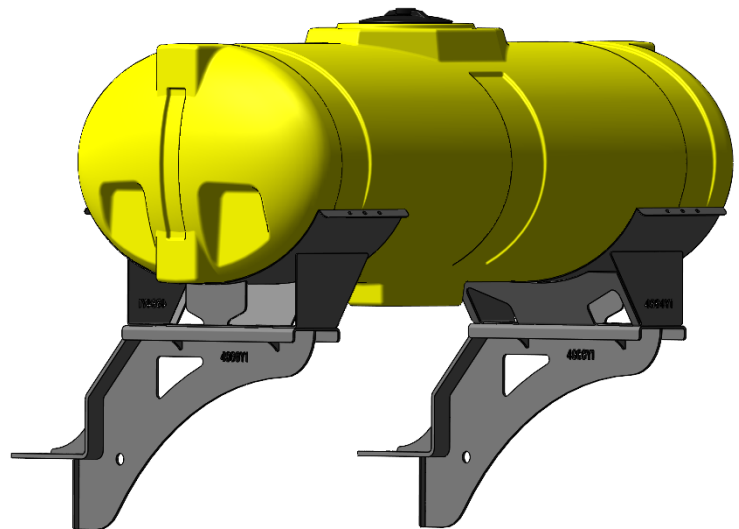

*Kit includes mounting hardware and U-Bolts

530-01-455760

John Deere DB80 - 600 Gallon Elliptical Hitch Mount Tank Kit

Instruction Sheet: 396-5148Y1

Part Number	Description
727-01-HE0600-64-CS-Y	Elliptical Tank - 600 Gal - Yellow
421-5321Y1-BK	600/750 Gallon Elliptical Tank Cradle
421-5331Y1-BK	18" Tank Pedestal

*Kit includes mounting hardware and U-Bolts

530-01-455775

John Deere DB80 - 750 Gallon Elliptical Hitch Mount Tank Kit

Instruction Sheet: 396-5148Y1

Part Number	Description
727-01-HE0750-69-OS-Y	Elliptical Tank - 750 Gal - Yellow
421-5321Y1-BK	600/750 Gallon Elliptical Tank Cradle
421-5331Y1-BK	18" Tank Pedestal

*Kit includes mounting hardware and U-Bolts

530-01-450820

John Deere DB90 - 2-200 Gallon Elliptical Wing Mount Tank Kits

Instruction Sheet: 396-5151Y1

Part Number	Description
727-01-HE0200-41-Y	200 Gal Elliptical Tank - Yellow
420-4694Y1-BK	200 Gallon Elliptical Saddle
420-4966Y1-BK	Wing Tank Mounting Bracket