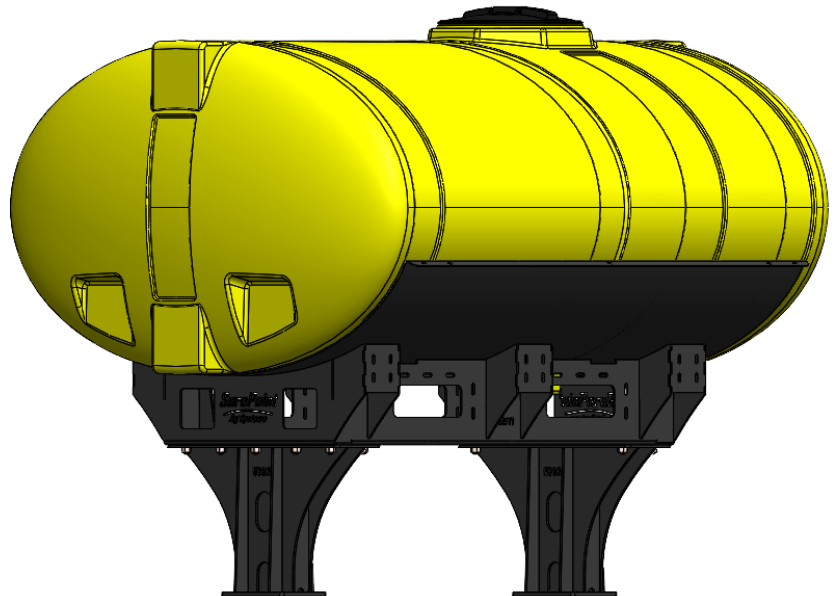

530-01-455975

John Deere DB120 - 750 Gallon Elliptical Hitch Mount Tank Kit

Instruction Sheet: 396-5152Y1

Part Number	Description
727-01-HE0750-69-OS-Y	Elliptical Tank - 750 Gal - Yellow
421-5321Y1-BK	600/750 Gallon Elliptical Tank Cradle
421-5331Y1-BK	18" Tank Pedestal

*Kit includes mounting hardware and U-Bolts