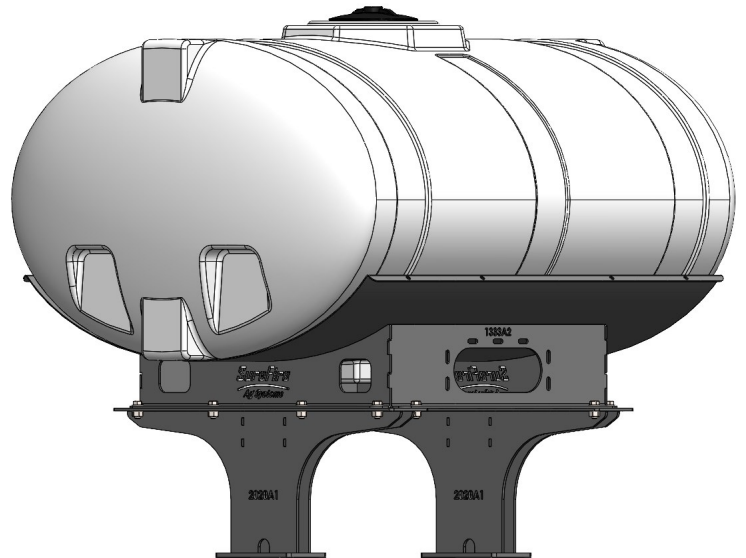

530-03-450240

Kinze 4900/4905 (24R) Hitch Mount Tank - 400 Gal Elliptical

Instruction Sheet: 396-5039Y1

Part Number	Description
727-01-HE0400-57-W	Elliptical Tank - 400 Gal - White - Center Sump
421-1333A2-BK	400 Gallon Elliptical Black Cradle
421-2020A1-BK	16-3/4" - 300-500 Gallon Tank Pedestal

*Kit includes mounting hardware and U-Bolts