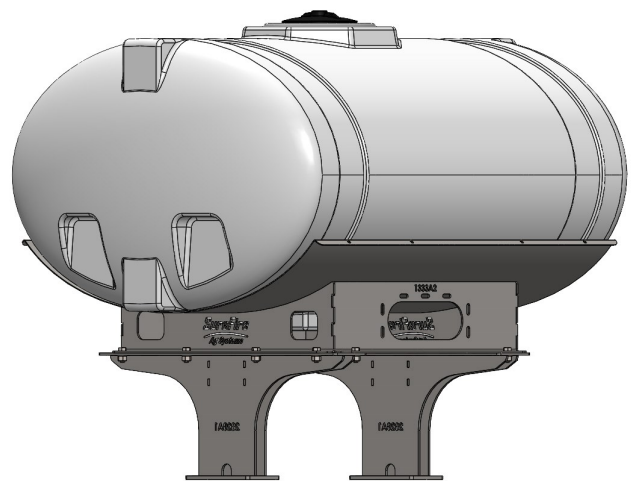

530-02-150750

Case iH 1250/1255 24R30 - 400 Gallon Elliptical Hitch Mount Tank Kit

Instruction Sheet: 396-001700

Part Number	Description
727-01-HE0400-57-W	Elliptical Tank - 400 Gal - White
421-1333A2-BK	400 Gallon Elliptical Cradle
421-2020A1-BK	16-3/4" - 300-500 Gallon Tank Pedestal

*Kit includes mounting hardware and U-Bolts