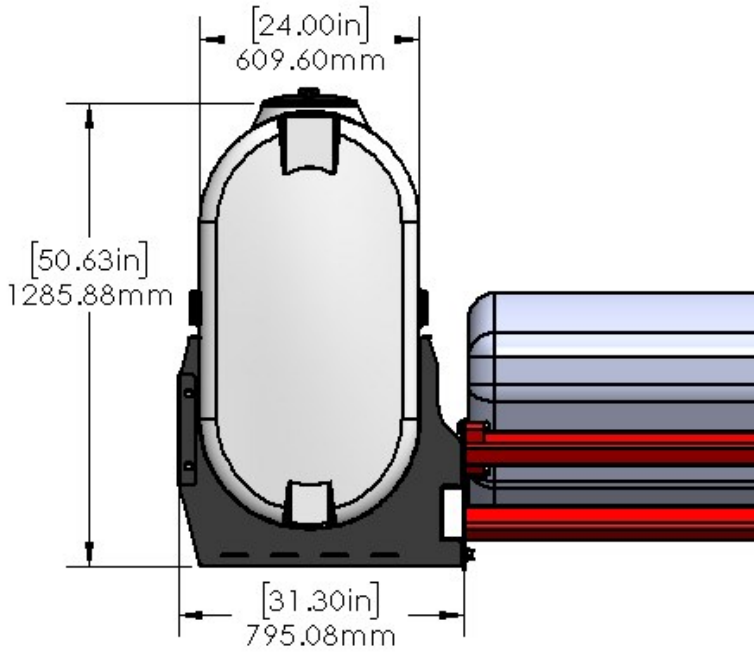

530-02-300200

Case IH 2140 - 200 Gallon Side Mount Tank Kit (Two Tanks)

Instruction Sheet: 396-5118Y1

Part Number	Description
727-08-CAW0200-24-W	White Sidemount Cutaway Tank - 200 Gal White
420-4155Y1-BK	Case 2140 - 200 Gallon Cutaway Tank Mount Weldment
420-4154Y1-BK	Case 2140 - 200 Gallon Cutaway Tank Mount Front Plate

*Kit includes mounting hardware