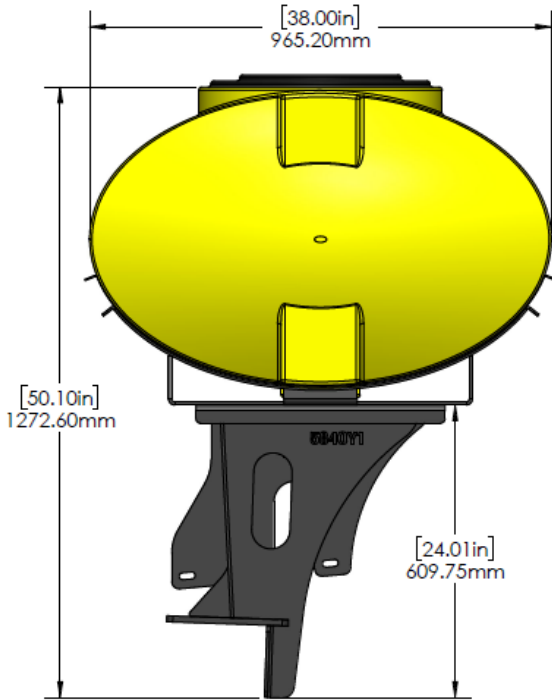

530-01-550250

John Deere 1760/1765 (Non-NT) 12R30 - 150 Gallon Elliptical Wing Mount Tank Kit

Instruction Sheet: 396-3088Y1

Part Number	Description
727-01-HE0150-38-Y	Elliptical Tank - 150 Gal - Yellow
420-3009Y1-BK	150 Gallon Elliptical Tank Saddle
420-3001Y1-BK	150 Gallon Elliptical Tank Support Sheet
420-4925Y1-BK	JD 1760/1765 Outer Tank Bracket (Non-NT)
420-5840Y1-BK	JD 1760/1765 Inner Tank Bracket

*Kit includes mounting hardware and U-Bolts