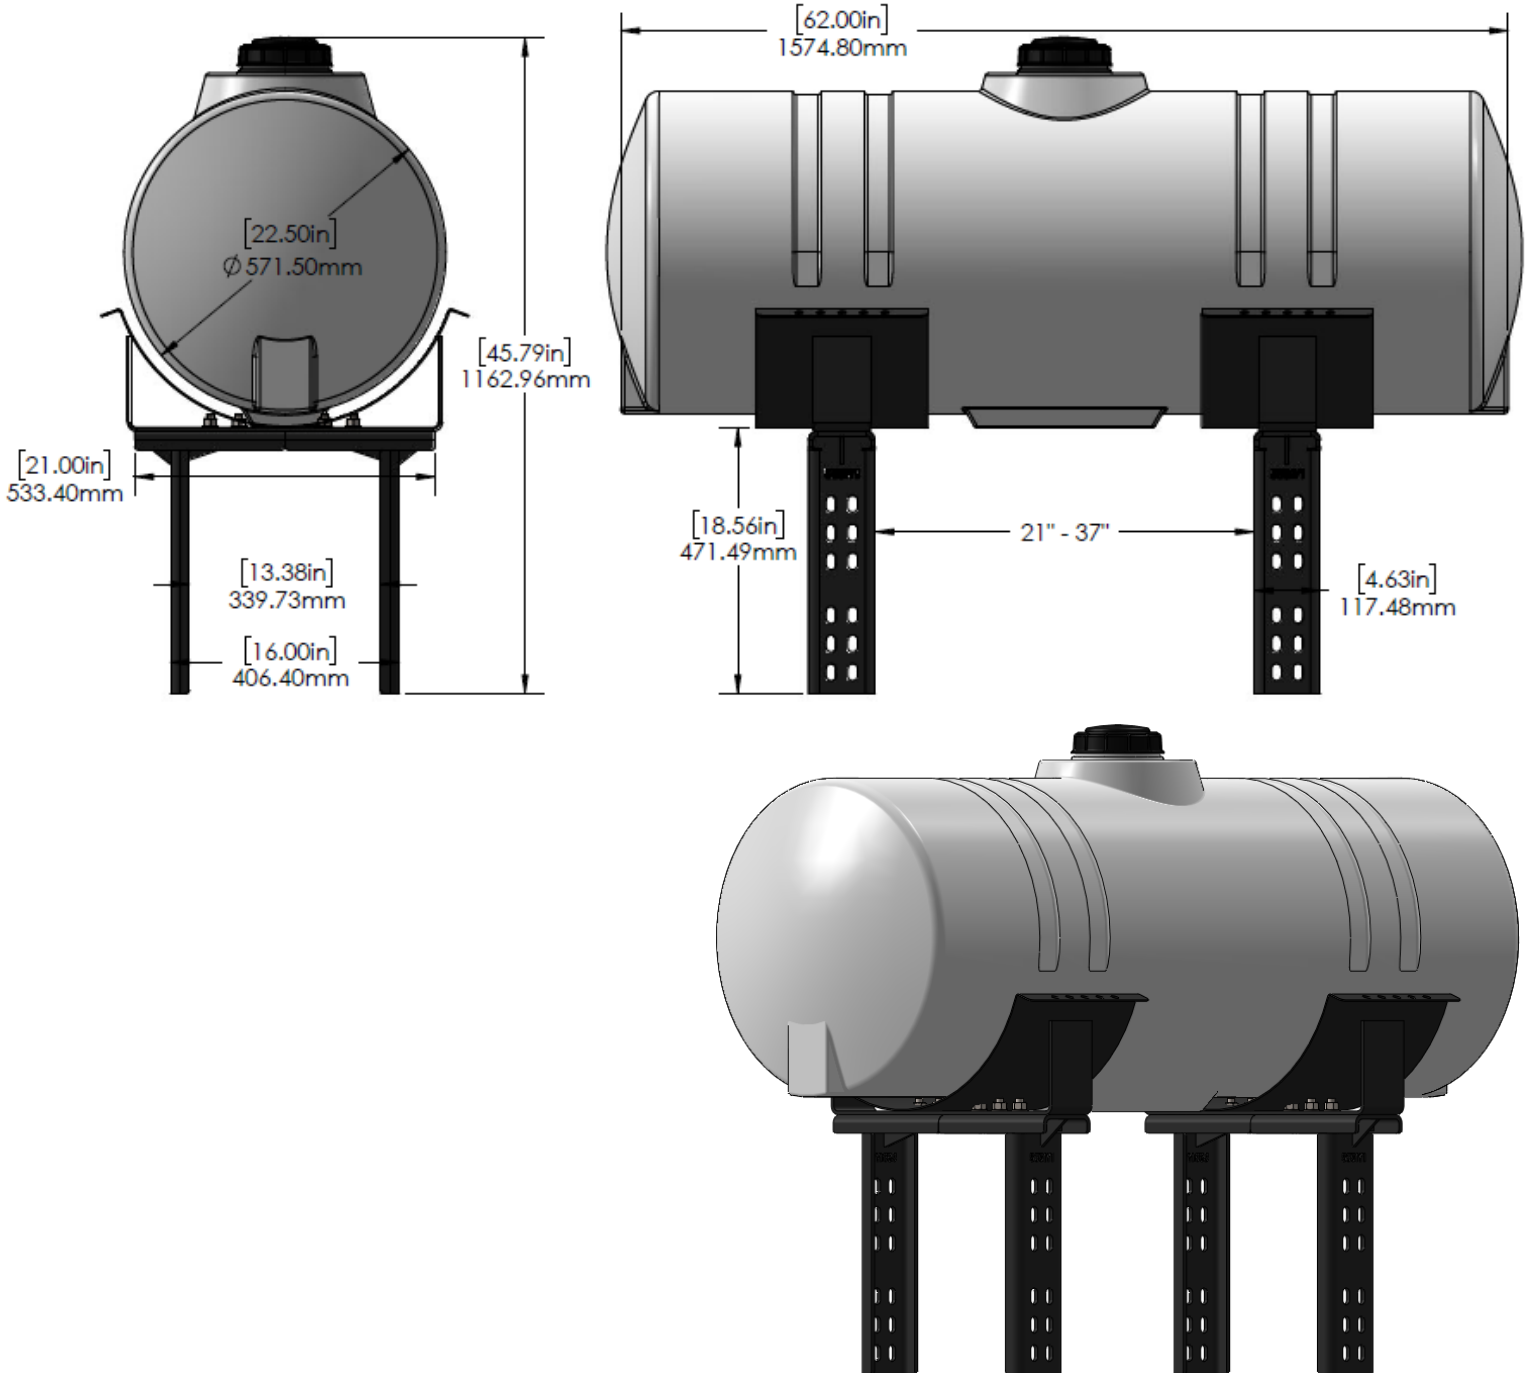

*Kit includes mounting hardware and U-Bolts

530-03-230300

Kinze 3500/3505 (8R) Row Box Split Row Dual 100 Gal Tanks - Use With Markers

Instruction Sheet: 396-5570Y1

B
Kinze

Part Number	Description
727-02-HZ0100-23-W	100 Gal Horizontal Tank
420-2483Y1-BK	23" Tank Saddle
420-5551Y1-BK	Split H-Style Mounting Bracket