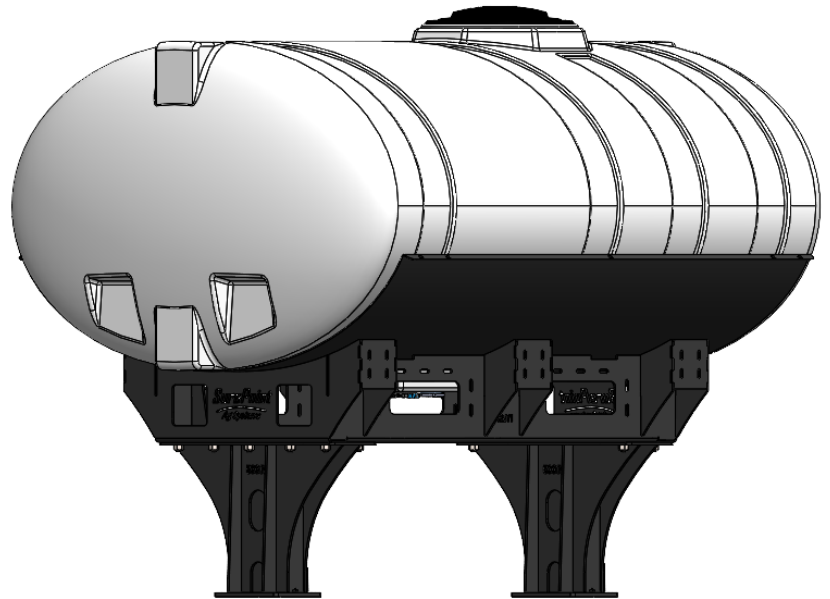

530-03-455160

Kinze 4900/4905 (16R) Hitch Mount Tank - 600 Gal Elliptical - No Markers

Instruction Sheet: 396-4864Y1

Part Number	Description
727-01-HE0600-64-CS-W	Elliptical Tank - 600 Gal - White
421-5321Y1-BK	600/750 Gallon Elliptical Tank Cradle
421-5331Y1-BK	18" Tank Pedestal

*Kit includes mounting hardware and U-Bolts