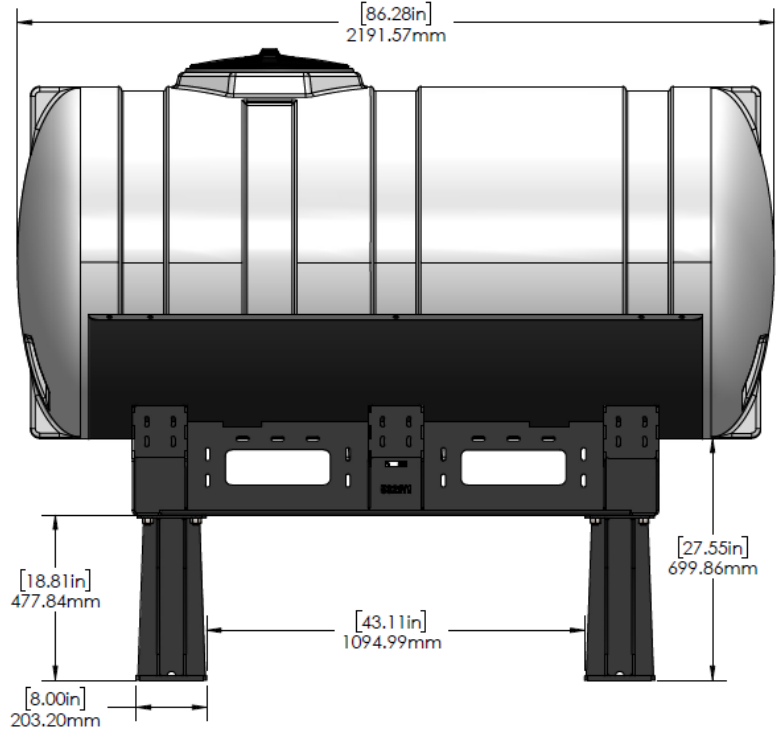

530-03-455160

Kinze 4900/4905 (16R) Hitch Mount Tank - 600 Gal Elliptical - No Markers

Instruction Sheet: 396-4864Y1

Part Number	Description
727-01-HE0600-64-CS-W	Elliptical Tank - 600 Gal - White
421-5321Y1-BK	600/750 Gallon Elliptical Tank Cradle
421-5331Y1-BK	18" Tank Pedestal

*Kit includes mounting hardware and U-Bolts