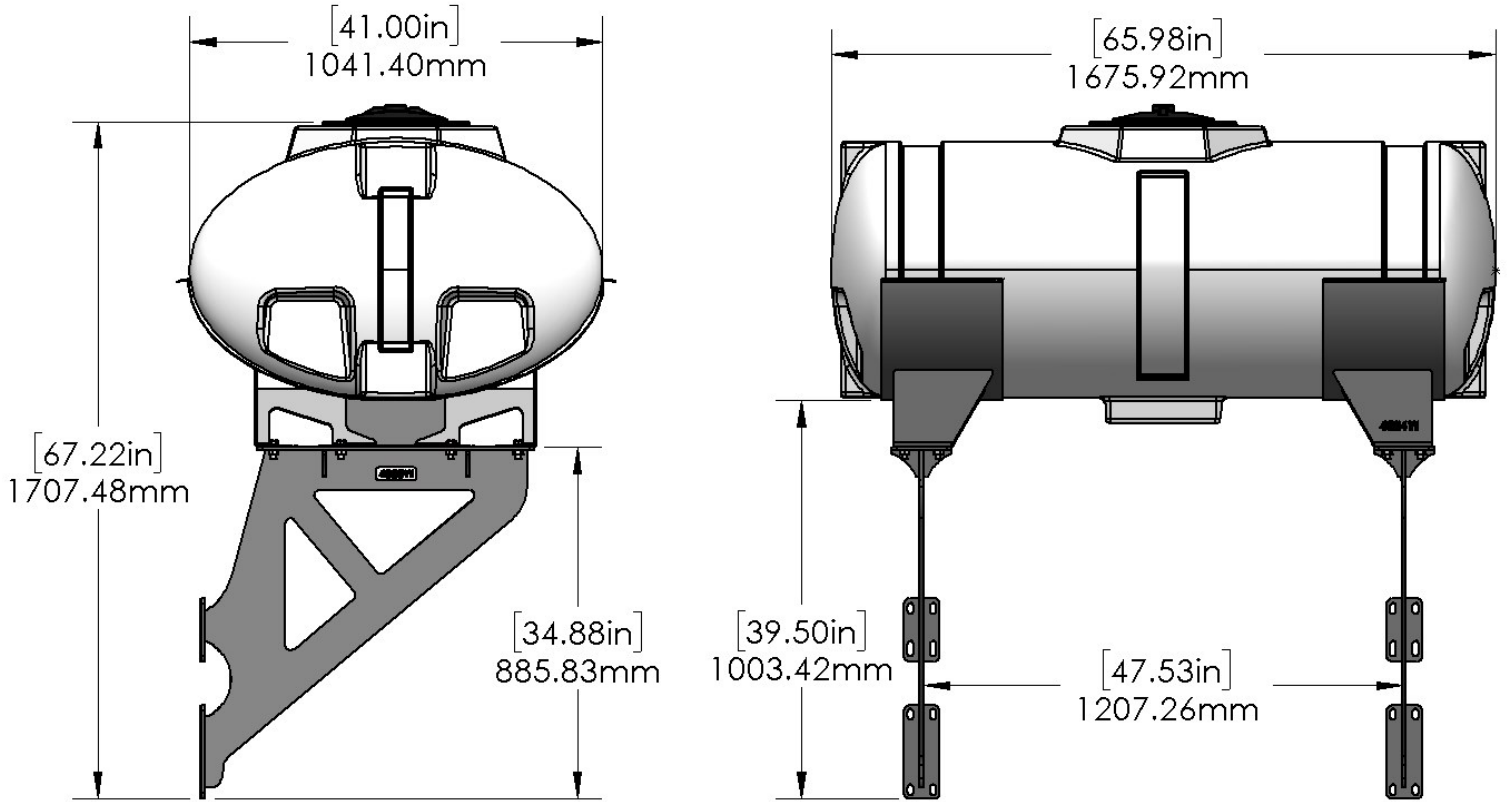

*Kit includes mounting hardware and U-Bolts

530-02-450025

Case iH 1255 24R Row Box - 200 Gallon Wing Mounted Tank Kit Instruction Sheet: 396-4705Y1

Part Number	Description
727-01-HE0200-41-W	Elliptical Tank - 200 Gal - White - Center Sump
420-4694Y1-BK	200 Gallon Elliptical Tank Saddle
420-4600Y1-BK	24R Wing Tank - Row Box Tank Mount Bracket