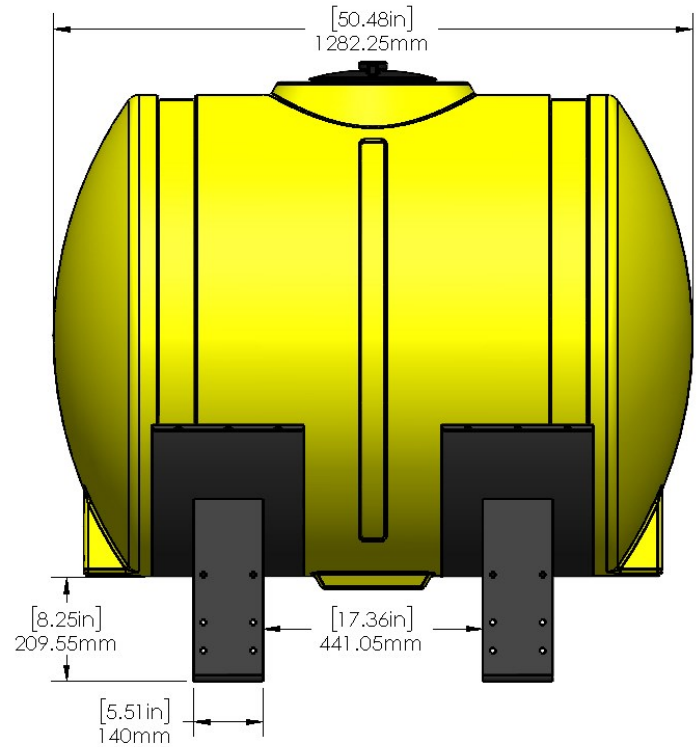

530-00-200250

Yellow 200 Gallon Tank Kit for 38" Tank/ Black Saddles

Instruction Sheet: 396-001610

Part Number	Description
727-02-HZ0200-38-Y	Horizontal Tank - 200 Gal - Yellow
420-1104A1-BK	38" Tank Saddle
525-2055	Tank Strap Kit

*Kit includes mounting hardware and U-Bolts