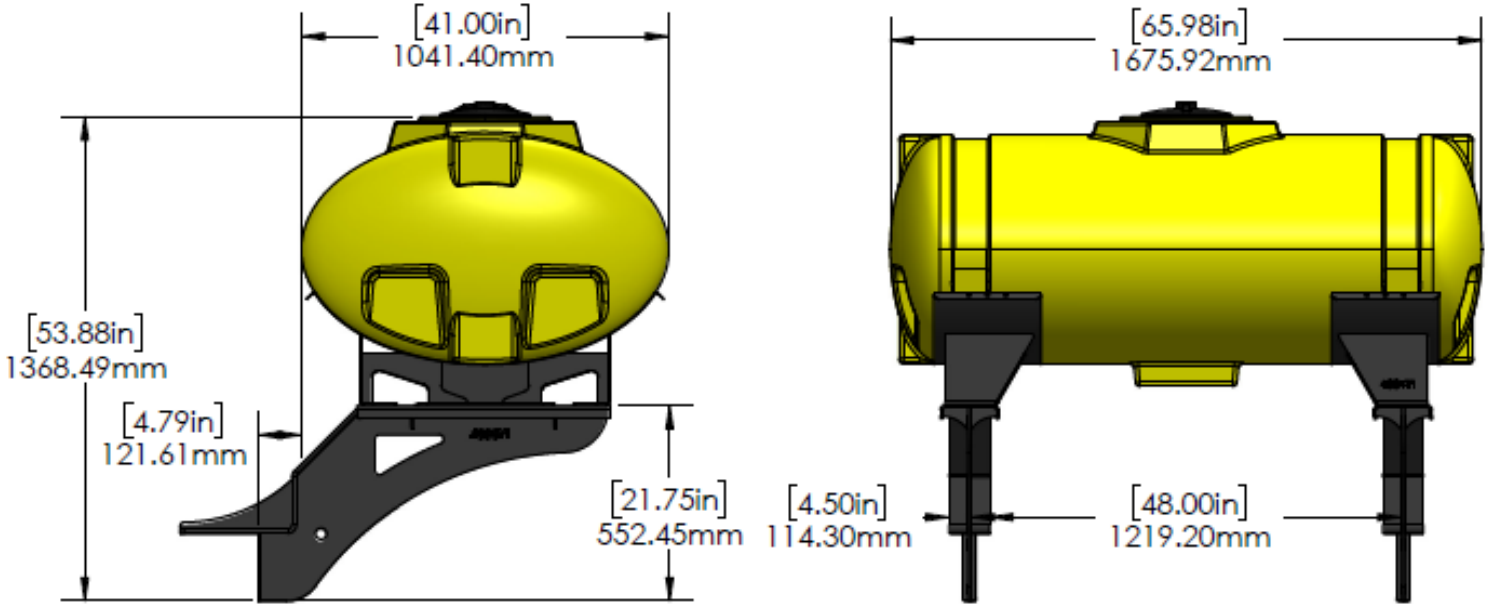

*Kit includes mounting hardware and U-Bolts

530-01-455575

John Deere DB60 - 750 Gallon Elliptical Hitch Mount Tank Kit

Instruction Sheet: 396-5146Y1

Part Number	Description
727-01-HE0750-69-OS-Y	Elliptical Tank - 750 Gal - Yellow
421-5321Y1-BK	600/750 Gallon Elliptical Tank Cradle
421-5331Y1-BK	18" Tank Pedestal

*Kit includes mounting hardware and U-Bolts

530-01-450720

John Deere DB80 - 2-200 Gallon Elliptical Wing Mount Tank Kits

Instruction Sheet: 396-5149Y1

Part Number	Description
727-01-HE0200-41-Y	200 Gal Elliptical Tank - Yellow
420-4694Y1-BK	200 Gallon Elliptical Saddle
420-4966Y1-BK	Wing Tank Mounting Bracket