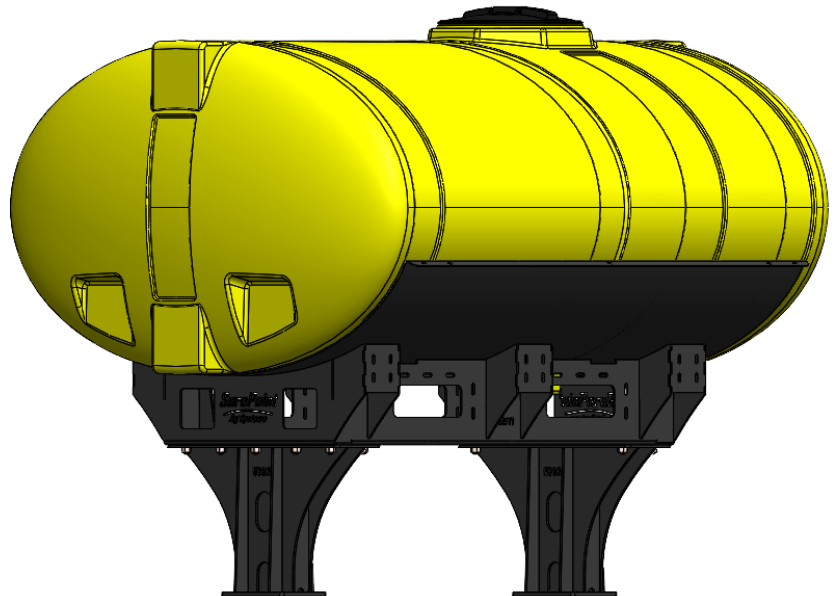

530-01-455775

John Deere DB80 - 750 Gallon Elliptical Hitch Mount Tank Kit

Instruction Sheet: 396-5148Y1

Part Number	Description
727-01-HE0750-69-OS-Y	Elliptical Tank - 750 Gal - Yellow
421-5321Y1-BK	600/750 Gallon Elliptical Tank Cradle
421-5331Y1-BK	18" Tank Pedestal

*Kit includes mounting hardware and U-Bolts