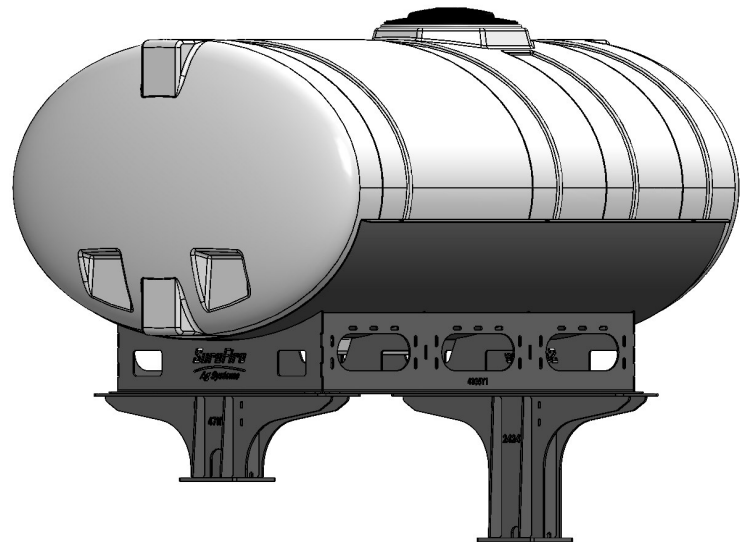

530-03-400260

Kinze 4700/4705 (24R/36R) Bulk Fill - Hitch Mount Tank - 600 Gallon Elliptical Instruction Sheet: 396-5041Y1

Part Number	Description
727-01-HE0600-64-CS-W	Elliptical Tank - 600 Gal - White - Center Sump
421-4105Y1-BK	600 Gallon Elliptical Cradle
421-2424Y2-BK	20" 600-750 Gallon Tank Pedestal
421-4711Y1-BK	Heavy Duty Tank Stand - 11-7/8" Tall

*Kit includes mounting hardware and U-Bolts