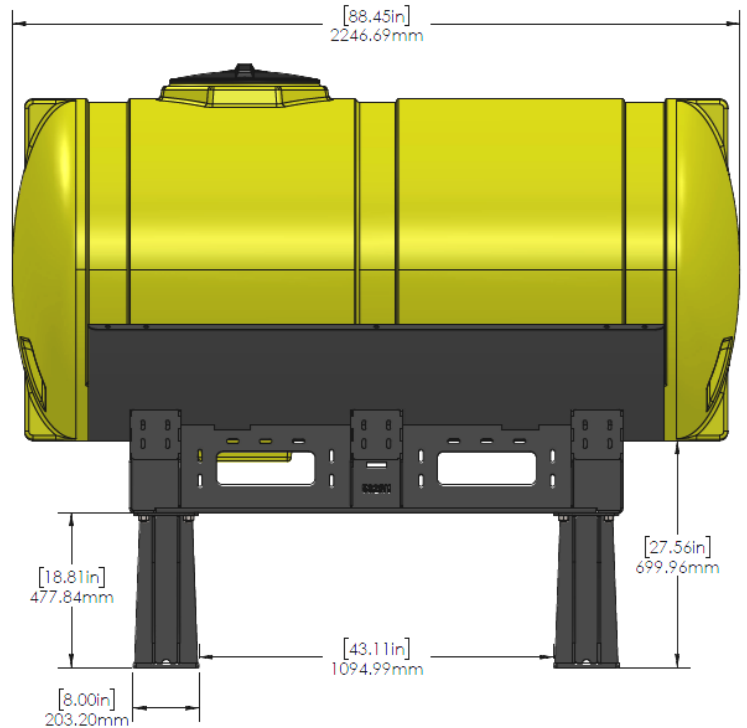

530-01-455875

John Deere DB90 - 750 Gallon Elliptical Hitch Mount Tank Kit

Instruction Sheet: 396-5150Y1

Part Number	Description
727-01-HE0750-69-OS-Y	Elliptical Tank - 750 Gal - Yellow
421-5321Y1-BK	600/750 Gallon Elliptical Tank Cradle
421-5331Y1-BK	18" Tank Pedestal

*Kit includes mounting hardware and U-Bolts