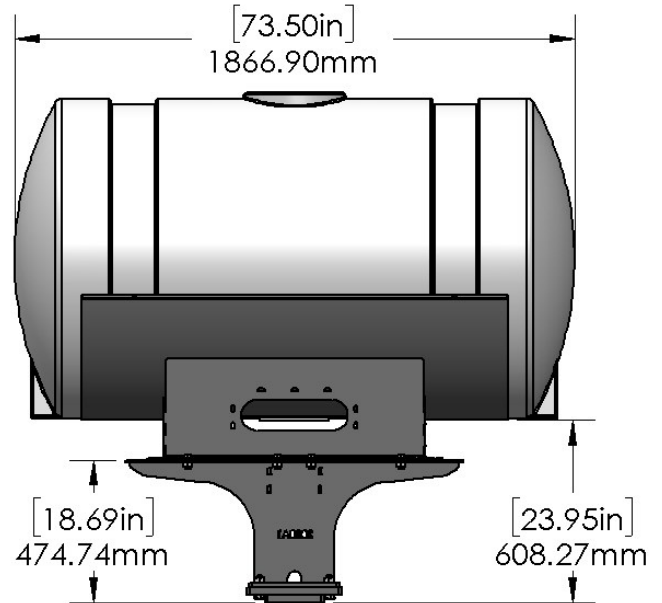

530-04-150500

Agco White 16R 9816 Hitch Mount Tank Kit - 400 Gallon Round

Instruction Sheet: 396-2806Y1

Part Number	Description
727-02-HZ0400-42-W	Horizontal Tank - 400 Gal - White 74" x 42"
451-2409Y1-BK	400 Gal Horiz Cradle - Black for Round Tank
421-2020A1-BK	16-3/4" - 300-500 Gallon Tank Pedestal

*Kit includes mounting hardware and U-Bolts