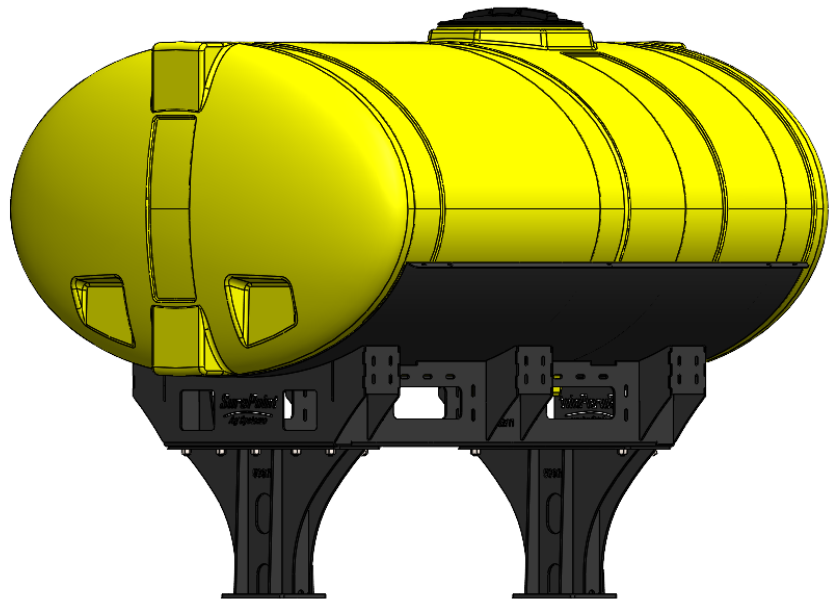

530-01-455575

John Deere DB60 - 750 Gallon Elliptical Hitch Mount Tank Kit

Instruction Sheet: 396-5146Y1

Part Number	Description
727-01-HE0750-69-OS-Y	Elliptical Tank - 750 Gal - Yellow
421-5321Y1-BK	600/750 Gallon Elliptical Tank Cradle
421-5331Y1-BK	18" Tank Pedestal

*Kit includes mounting hardware and U-Bolts