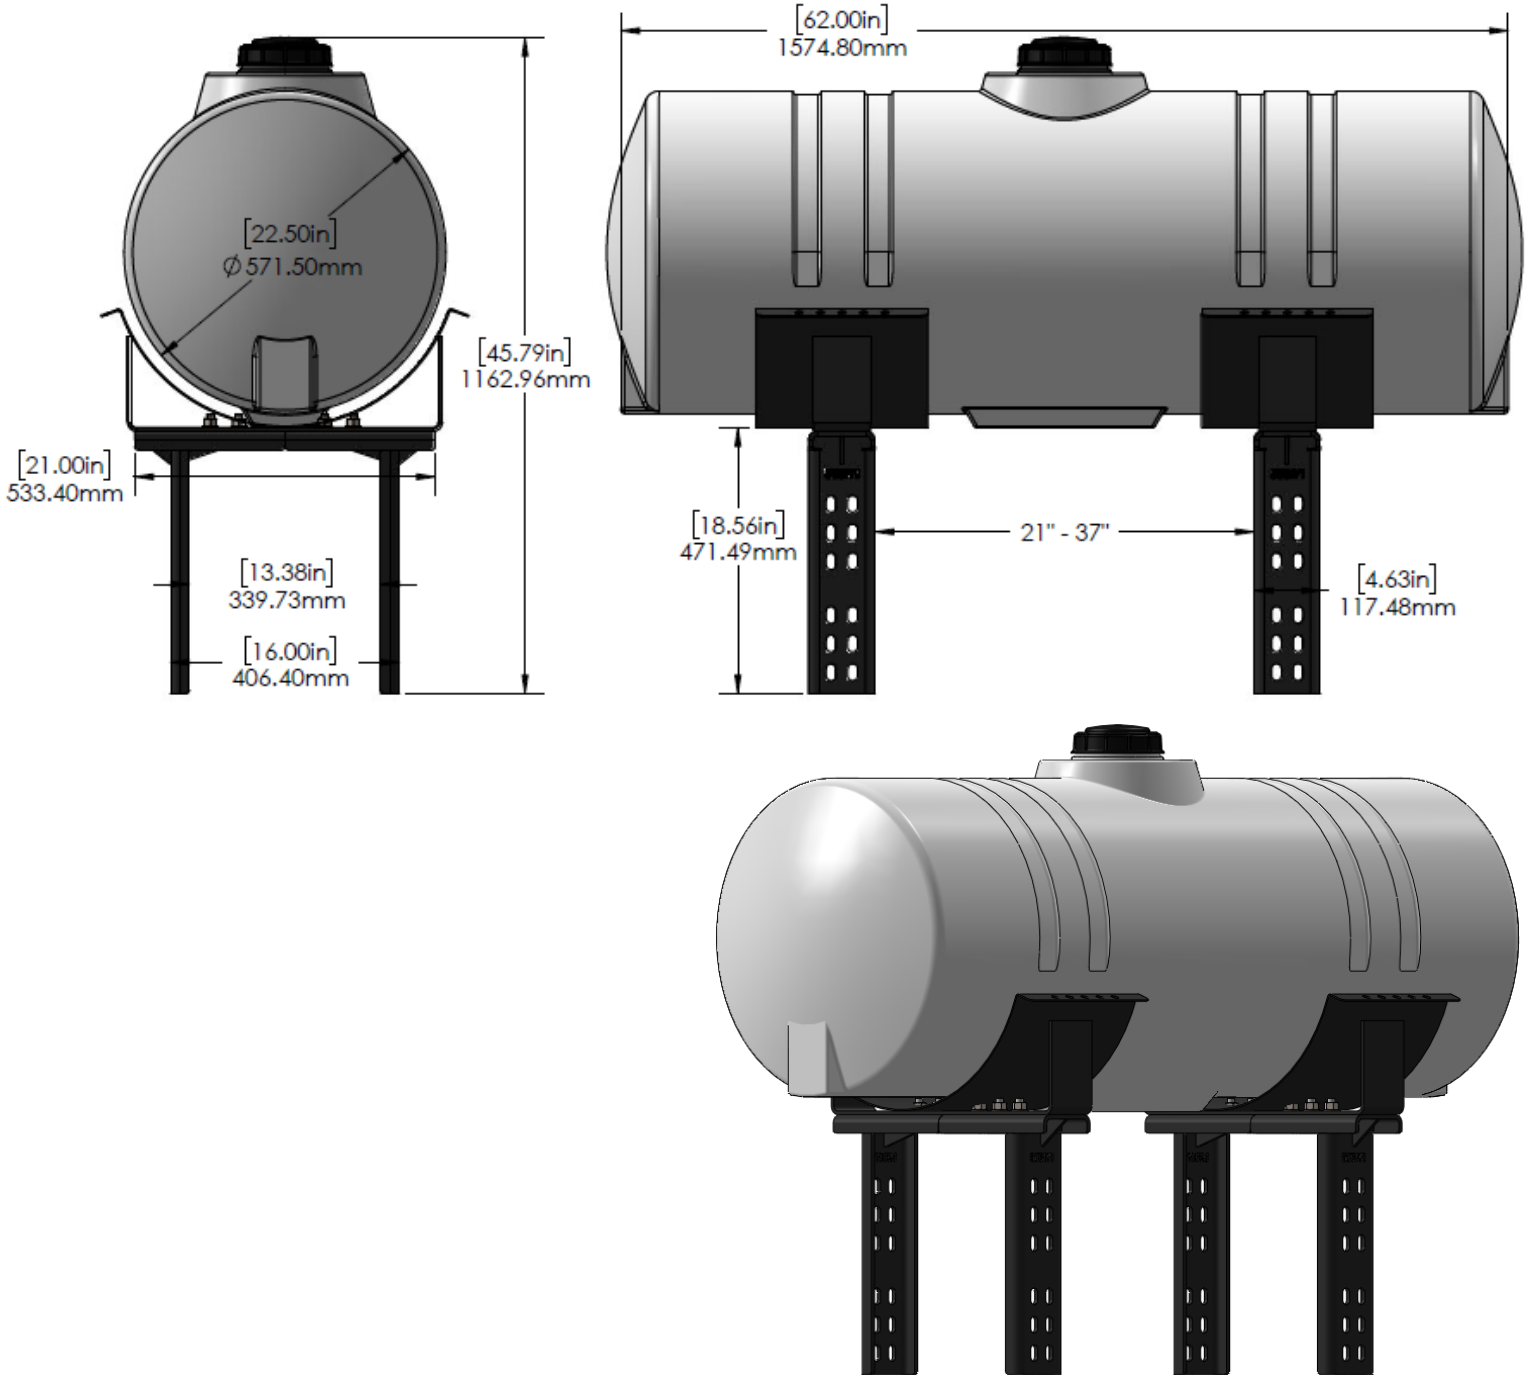

530-03-300325

Kinze 3600 (16R) - Row Box Split Row Dual 100 Gallon Tanks - MY10 and Older

Instruction Sheet: 396-5035Y1

Part Number	Description
727-02-HZ0100-23-W	100 Gal Horizontal Tank
420-2483Y1-BK	23" Tank Saddle
420-5551Y1-BK	Split H-Style Mounting Bracket

*Kit includes mounting hardware and U-Bolts