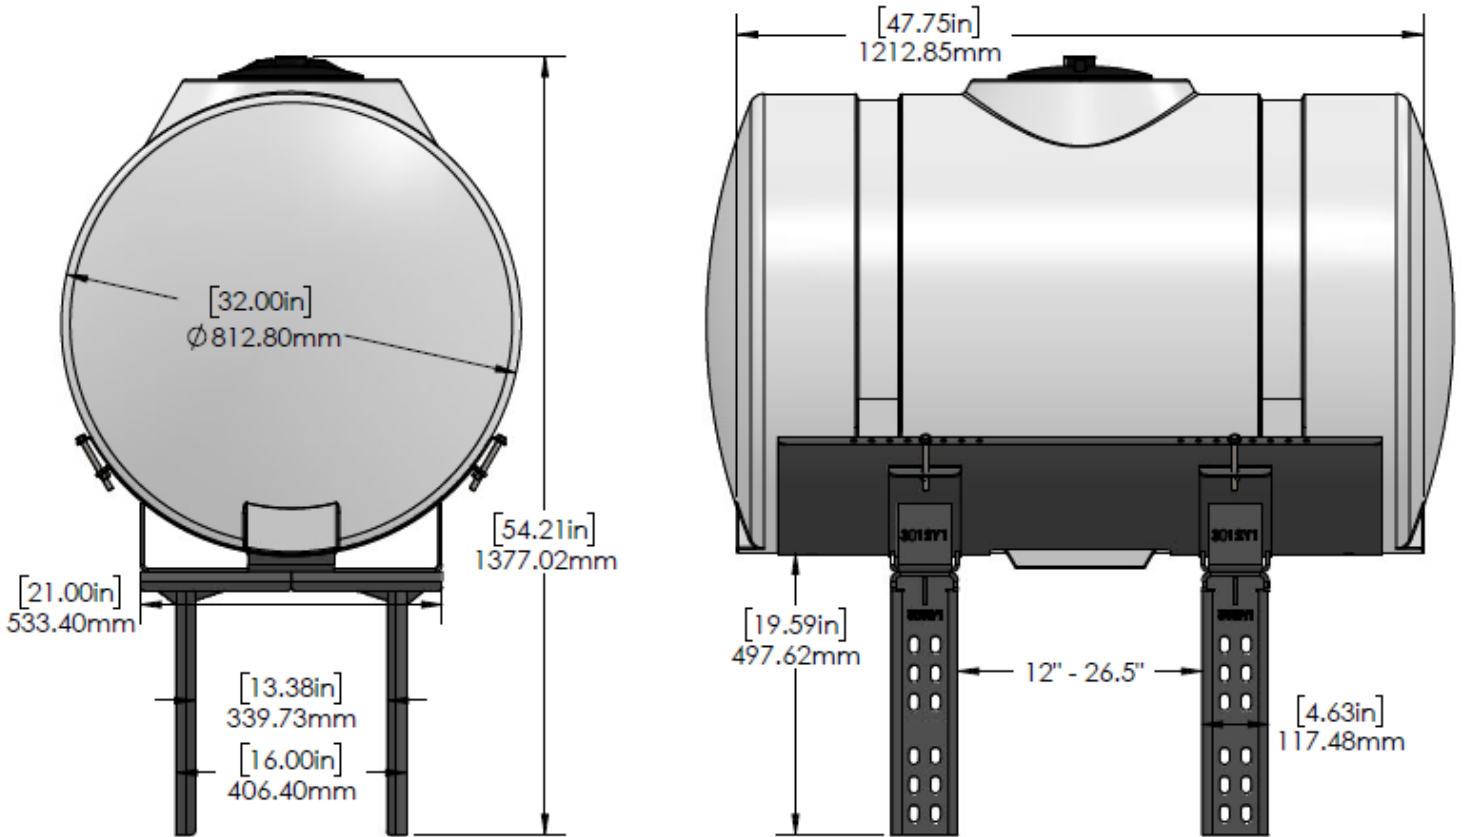

530-03-300300

Kinze 3600/3605 (16R) - Row Box Split Row Dual 150 Gallon Tanks - No Markers

Instruction Sheet: 396-5035Y1

Part Number	Description
727-02-HZ0150-32-W	150 Gal Horizontal Tank
420-3012Y1-BK	32" Tank Saddle
420-3003Y1-BK	150 Gal Round Tank Support Sheet
420-5551Y1-BK	Split H-Style Mounting Bracket

*Kit includes mounting hardware and U-Bolts