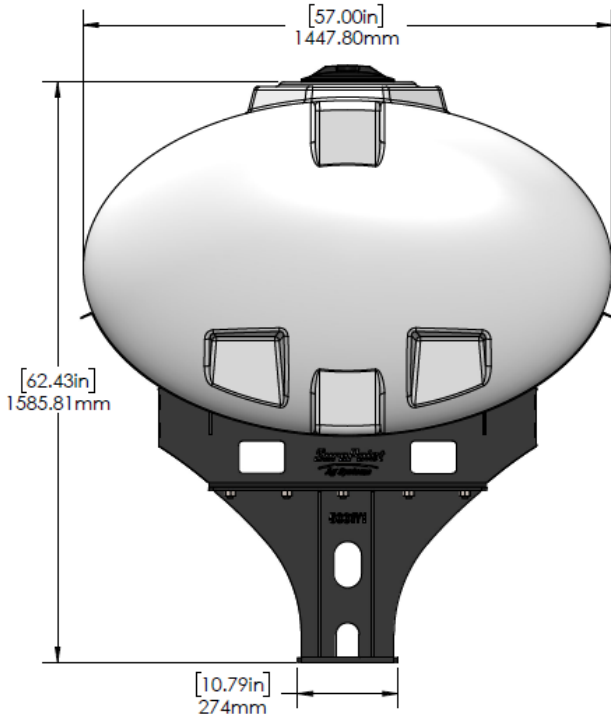

530-00-505100

White 500 Gallon Elliptical Universal Hitch Mount Tank Kit

Part Number	Description
727-01-HE0500-57-OS-W	Elliptical Tank - 500 Gal - White - Offset Sump
421-5638Y1-BK	500 Gallon Elliptical Cradle
421-5331Y1-BK	18" Tank Pedestal

*Kit includes mounting hardware and U-Bolts