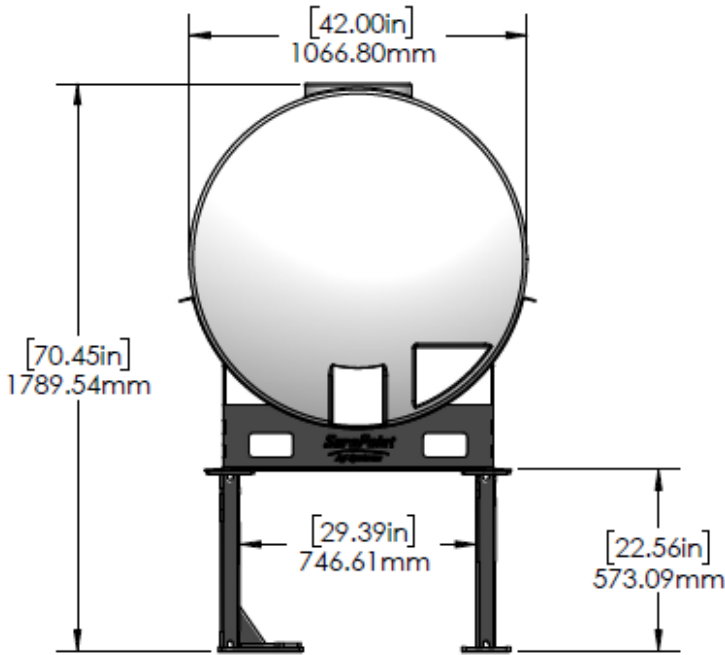

530-02-250650

Case IH 1250/1255 - 400 Gallon Round Hitch Mount Tank Kit (16R30 Bulk Fill)

Instruction Sheet: 396-2652Y1

Part Number	Description
727-01-400APP	Horizontal Tank - 400 Gal
421-2409Y1-BK	400 Gallon Horizontal Cradle
421-3136Y1-BK	22" - 300-500 Gallon Tank Pedestal
421-5159Y1-BK	Case 1250/1255 Rear Tank Pedestal

*Kit includes mounting hardware and U-Bolts