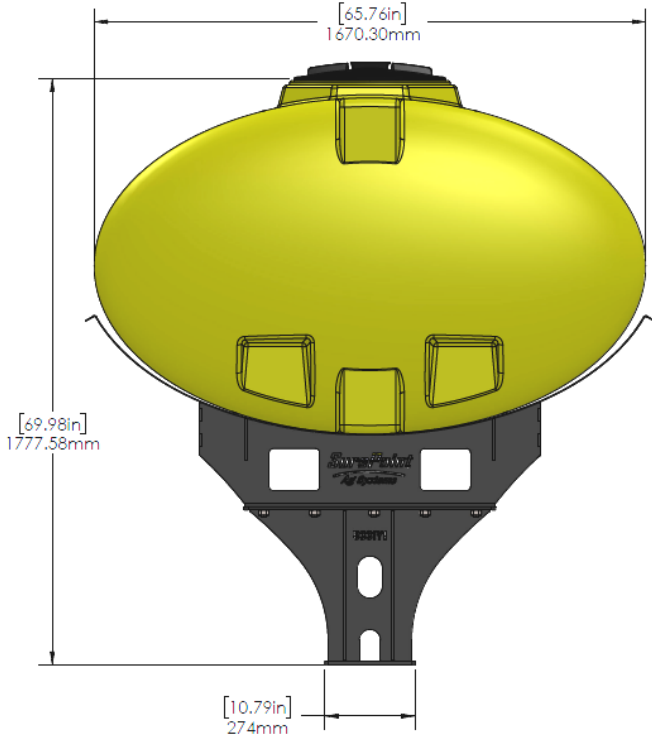

530-01-455570

John Deere DB60 - 600 Gallon Elliptical Hitch Mount Tank Kit

Instruction Sheet: 396-5146Y1

Part Number	Description
727-01-HE0600-64-CS-Y	Elliptical Tank - 600 Gal - Yellow
421-5321Y1-BK	600/750 Gallon Elliptical Tank Cradle
421-5331Y1-BK	18" Tank Pedestal

*Kit includes mounting hardware and U-Bolts