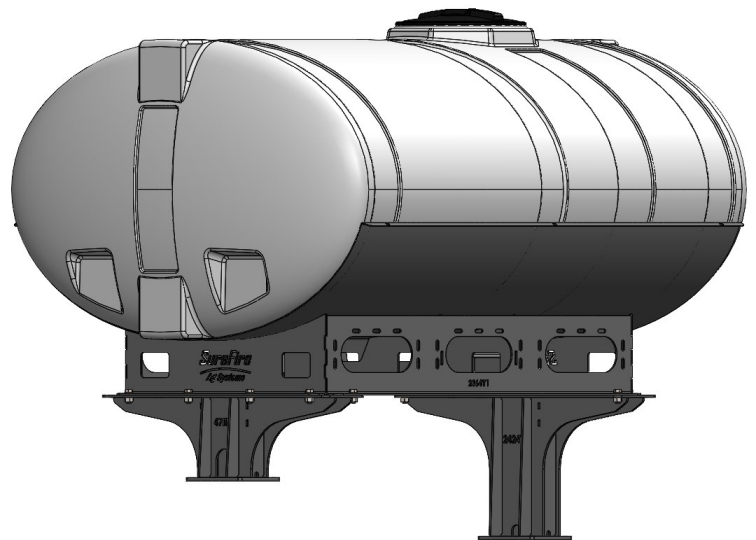

530-03-400275

Kinze 4700/4705 (24R/36R) Bulk Fill - Hitch Mount Tank - 750 Gallon Elliptical Instruction Sheet: 396-5041Y1

Part Number	Description
727-01-HE0750-69-OS-W	Elliptical Tank - 750 Gal - White - Offset Sump
421-2364Y1-BK	750 Gallon Elliptical Cradle
421-2424Y2-BK	20" 600-750 Gallon Tank Pedestal
421-4711Y1-BK	Heavy Duty Tank Stand - 11-7/8" Tall

*Kit includes mounting hardware and U-Bolts