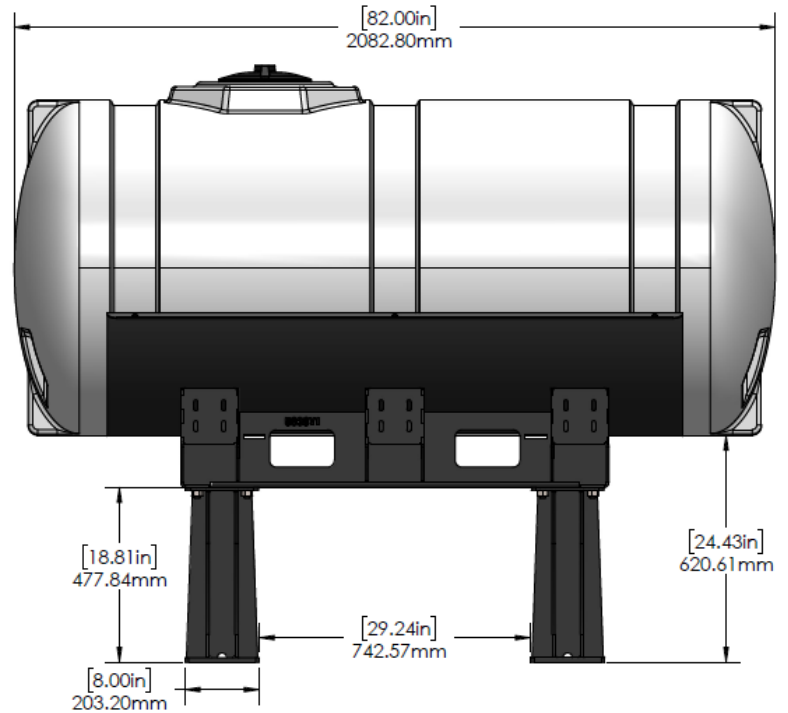

530-03-455250

Kinze 4900/4905 (24R) Hitch Mount Tank - 500 Gal Elliptical

Instruction Sheet: 396-5039Y1

Part Number	Description
727-01-HE0500-57-OS-W	Elliptical Tank - 500 Gal - White - Offset Sump
421-5638Y1-BK	500 Gallon Elliptical Cradle
421-5331Y1-BK	18" Tank Pedestal

*Kit includes mounting hardware and U-Bolts