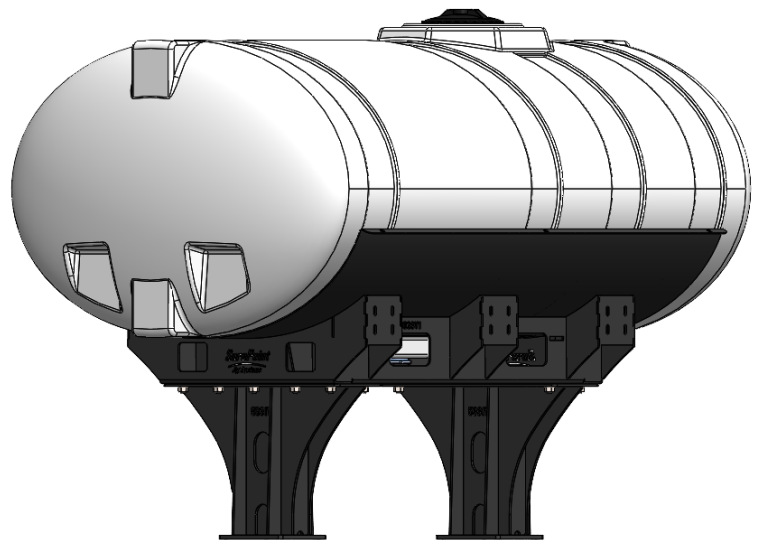

530-02-255600

Case IH 1250/1255 - 500 Gallon Elliptical Hitch Mount Tank Kit (16R30 No Markers)

Instruction Sheet: 396-2652Y1

Part Number	Description
727-01-HE0500-57-OS-W	Elliptical Tank - 500 Gal - White - Offset Sump
421-5638Y1-BK	500 Gallon Elliptical Cradle
421-5331Y1-BK	18" Tank Pedestal

*Kit includes mounting hardware and U-Bolts