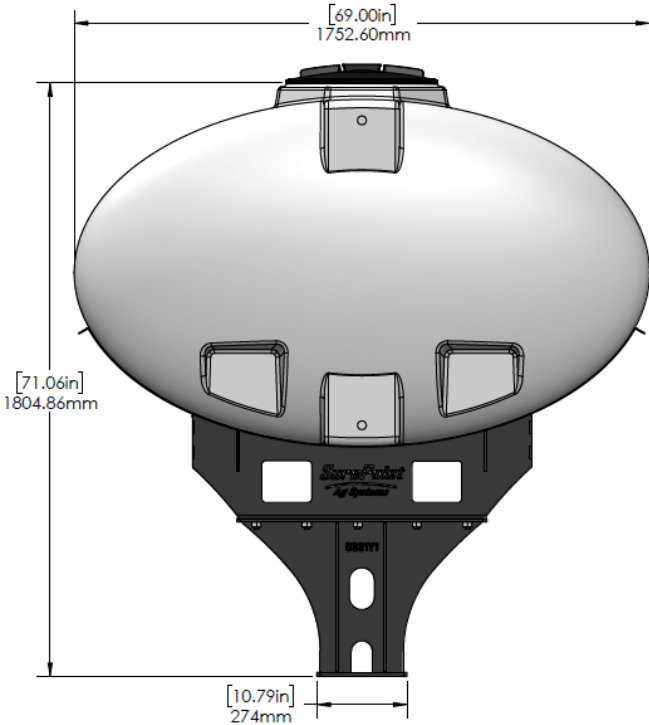

530-03-455175

Kinze 4900/4905 (16R) Hitch Mount Tank - 750 Gal Elliptical - No Markers

Instruction Sheet: 396-4864Y1

Part Number	Description
727-01-HE0750-69-OS-W	Elliptical Tank - 750 Gal - White
421-5321Y1-BK	600/750 Gallon Elliptical Tank Cradle
421-5331Y1-BK	18" Tank Pedestal

*Kit includes mounting hardware and U-Bolts