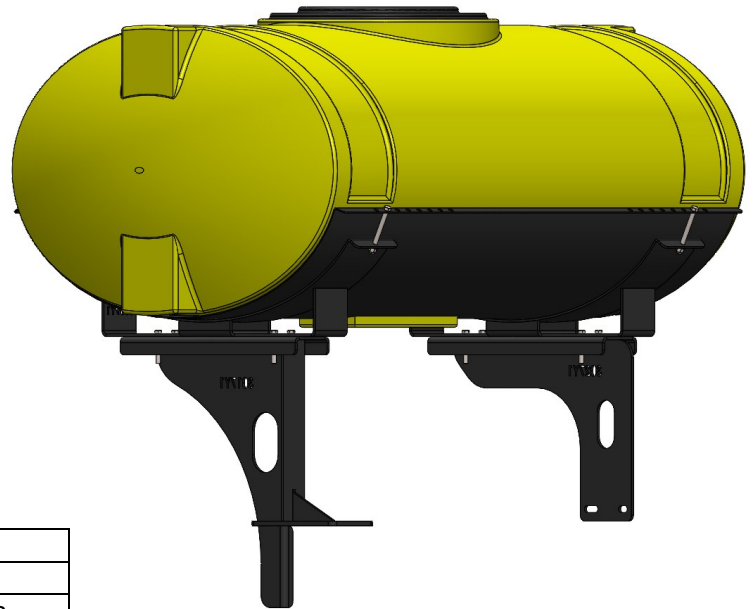

530-01-700500

John Deere 1780

150 Gallon Elliptical Tank Kit

Part Number	Description
727-01-RAV150E	Elliptical Tank - 150 Gal - Yellow
420-3017Y1-BK	Offset Bar Mount for 100-200 Gallon Tanks
420-3009Y1-BK	150 Gallon Elliptical Tank Saddle

*Kit includes mounting hardware and U-Bolts