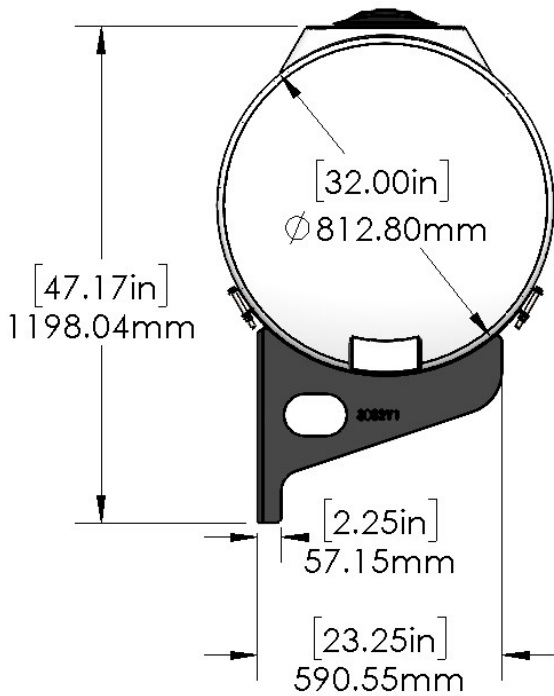

530-03-210100

Kinze 3000/3005 (4R/6R/8R) Single Frame Non-Split Row Dual 150 Gallon Tanks

Instruction Sheet: 396-5568Y1

Part Number	Description
727-02-HZ0150-32-W	150 Gal Horizontal Tank
420-3032Y1-BK	Offset Bar Mount Saddle
420-3003Y1-BK	150 Gal Round Tank Support Sheet

*Kit includes mounting hardware and U-Bolts