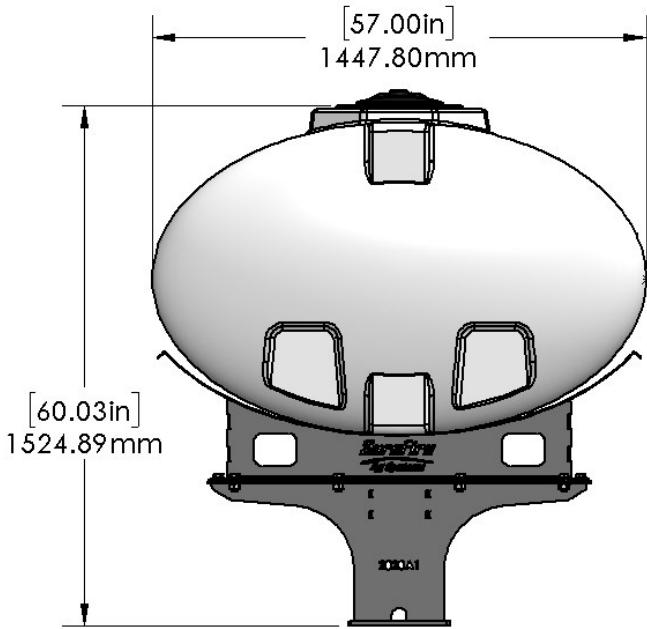

*Kit includes mounting hardware and U-Bolts

530-00-400100

White 400 Gallon Elliptical Universal Hitch Mount Tank Kit

Part Number	Description
727-01-HE0400-57-W	Elliptical Tank - 400 Gal -White
421-1333A2-BK	400 Gallon Elliptical Black Cradle
421-2020A1-BK	16-3/4" - 300-500 Gallon Tank Pedestal