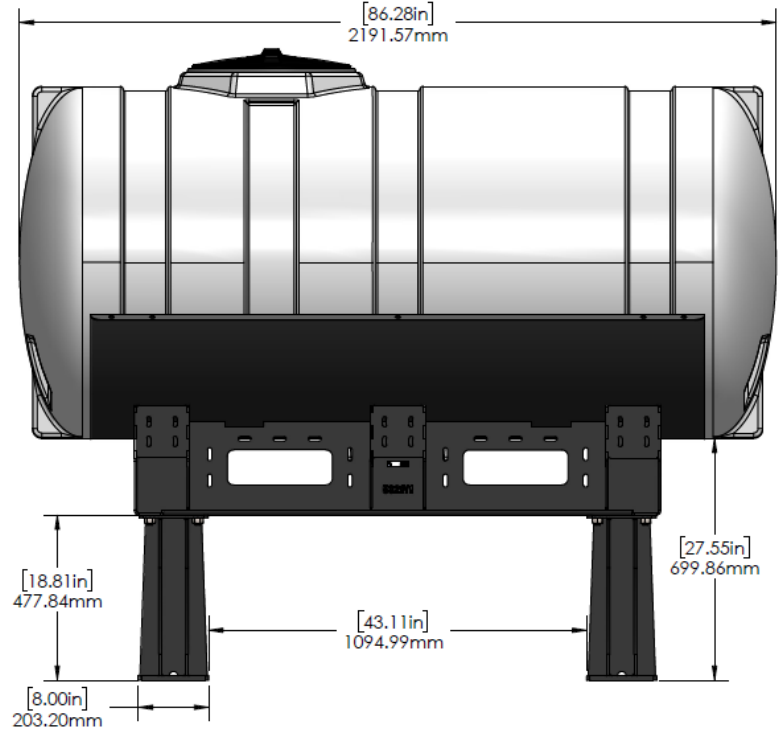

530-00-605100

White 600 Gallon Elliptical Universal Hitch Mount Tank Kit

Part Number	Description
727-01-HE0600-64-CS-W	Elliptical Tank - 600 Gal - White
421-5321Y1-BK	600/750 Gallon Elliptical Tank Cradle
421-5331Y1-BK	18" Tank Pedestal

*Kit includes mounting hardware and U-Bolts