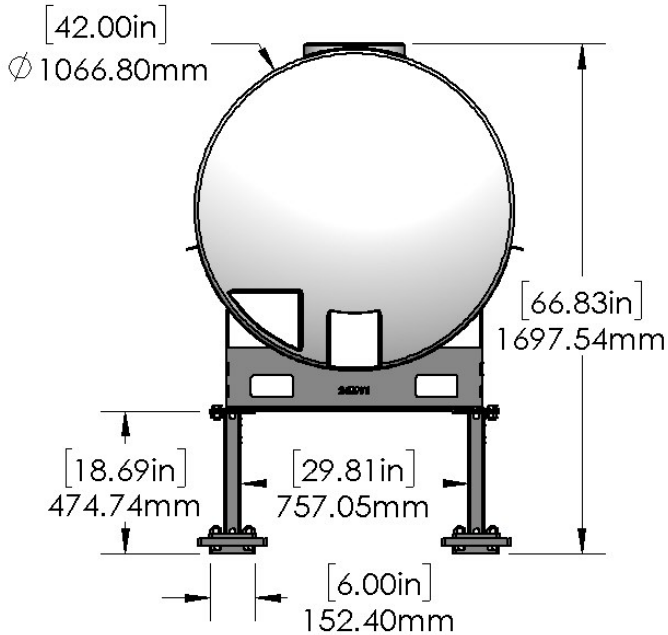

530-04-150500

Agco White 16R 9816 Hitch Mount Tank Kit - 400 Gallon Round

Instruction Sheet: 396-2806Y1

Part Number	Description
727-02-HZ0400-42-W	Horizontal Tank - 400 Gal - White 74" x 42"
451-2409Y1-BK	400 Gal Horiz Cradle - Black for Round Tank
421-2020A1-BK	16-3/4" - 300-500 Gallon Tank Pedestal

*Kit includes mounting hardware and U-Bolts