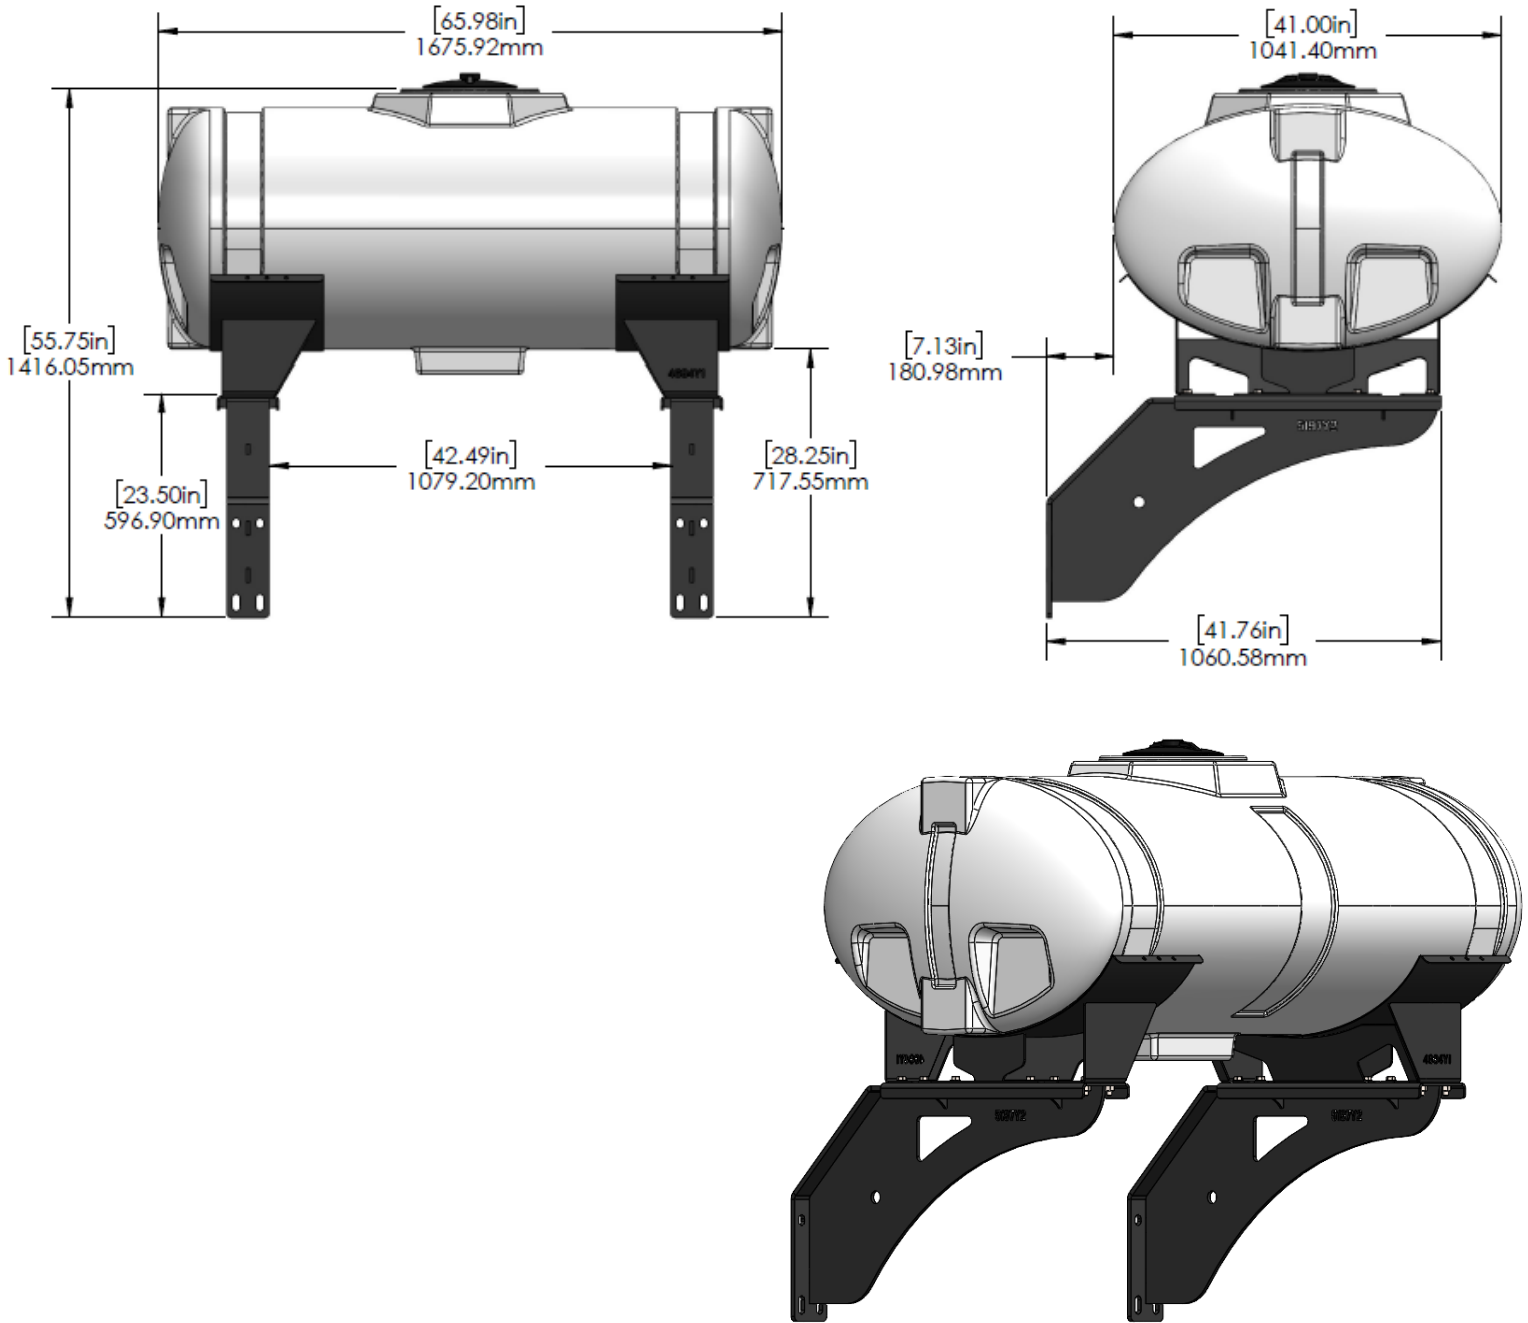

530-02-450200

Case iH 2150 24R30 - Dual 200 Gallon Wing Mounted Tank Kit Instruction Sheet: 396-4705Y1

Part Number	Description
727-01-HE0200-41-W	Elliptical Tank - 200 Gal - White - Center Sump
420-4694Y1-BK	200 Gallon Elliptical Tank Saddle
420-4596Y1-BK	24R Wing Tank - Bulk Fill Tank Mount Bracket

*Kit includes mounting hardware and U-Bolts