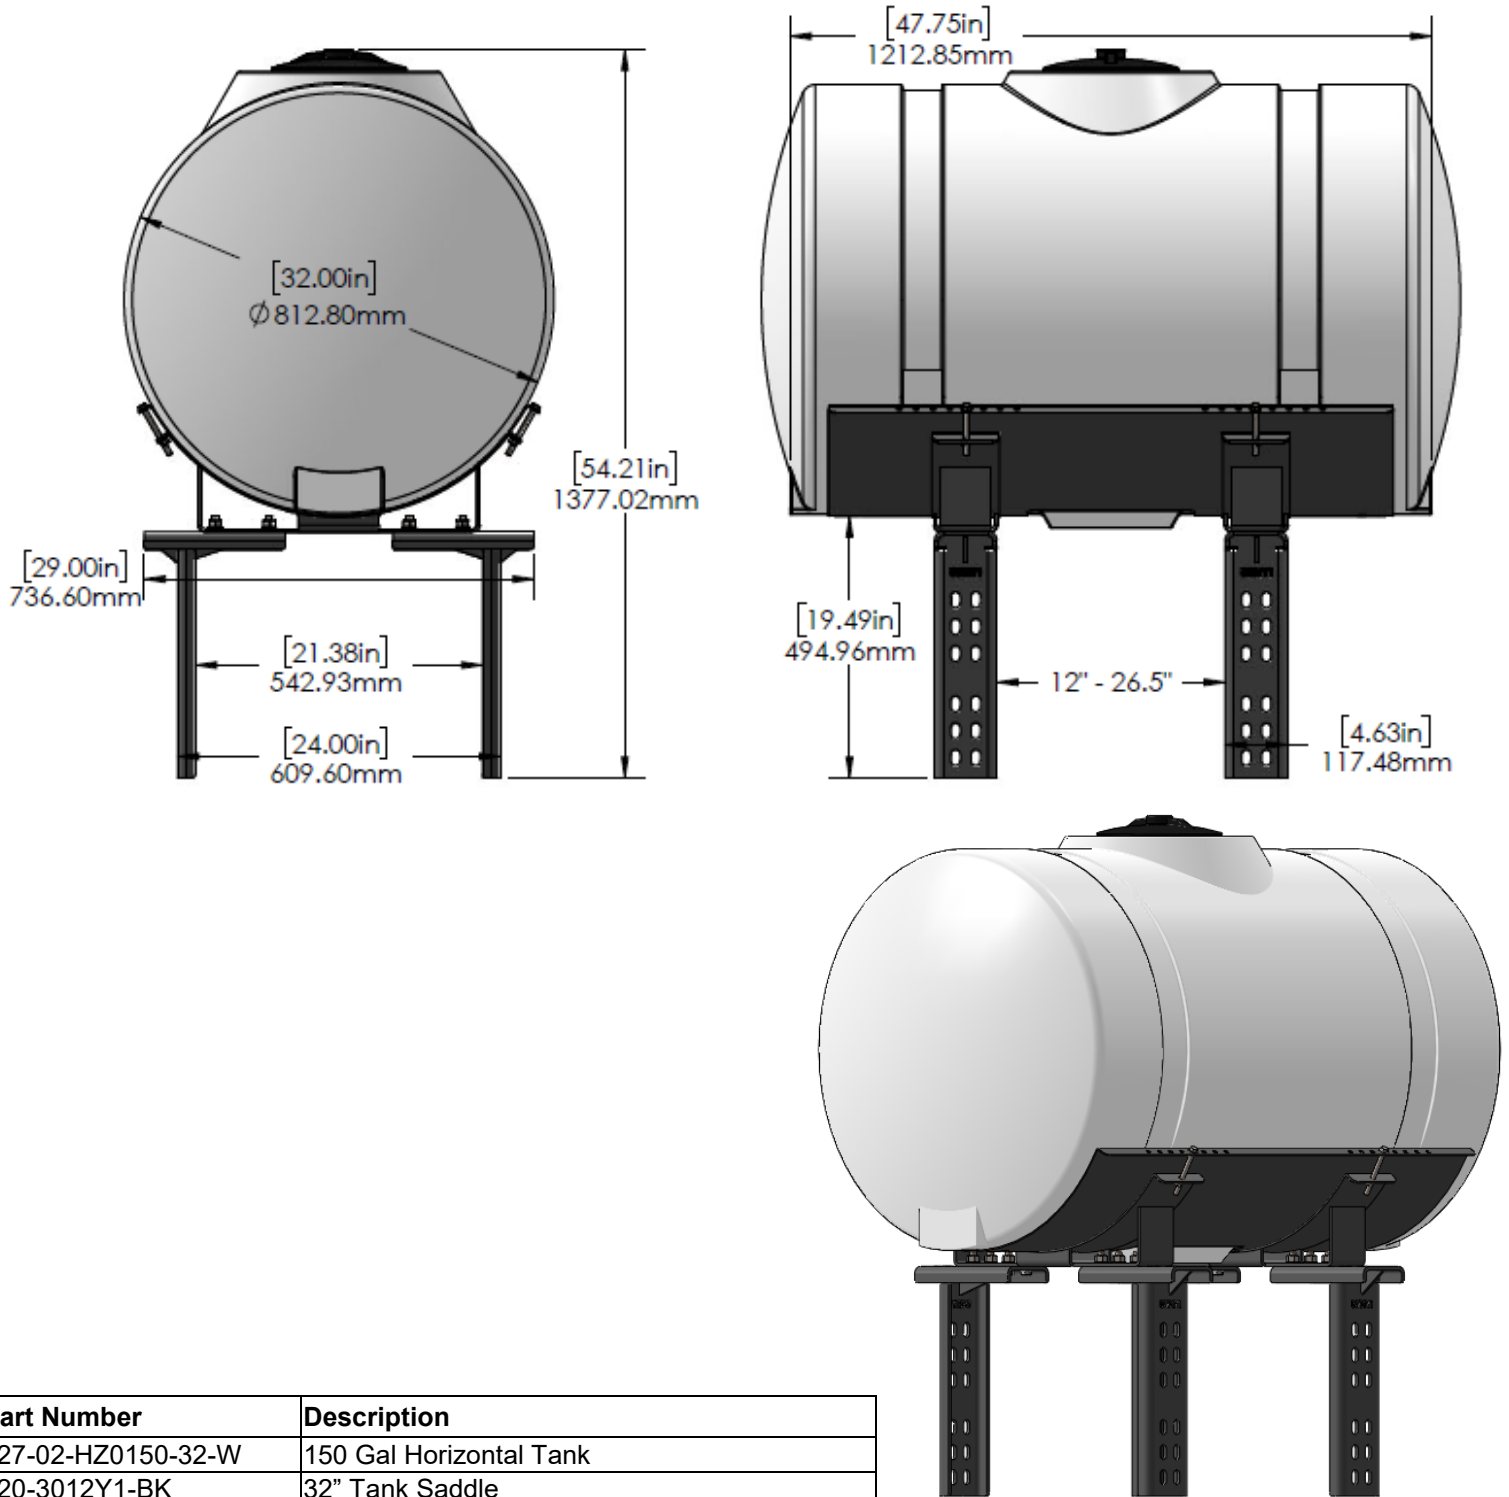

530-03-210200

Kinze 3000/3005 (6R/8R) Double Frame Dual 150 Gallon Tanks - No Markers

Instruction Sheet: 396-3090Y1

Part Number	Description
727-02-HZ0150-32-W	150 Gal Horizontal Tank
420-3012Y1-BK	32" Tank Saddle
420-3003Y1-BK	150 Gal Round Tank Support Sheet
420-5551Y1-BK	Split H-Style Mounting Bracket

*Kit includes mounting hardware and U-Bolts