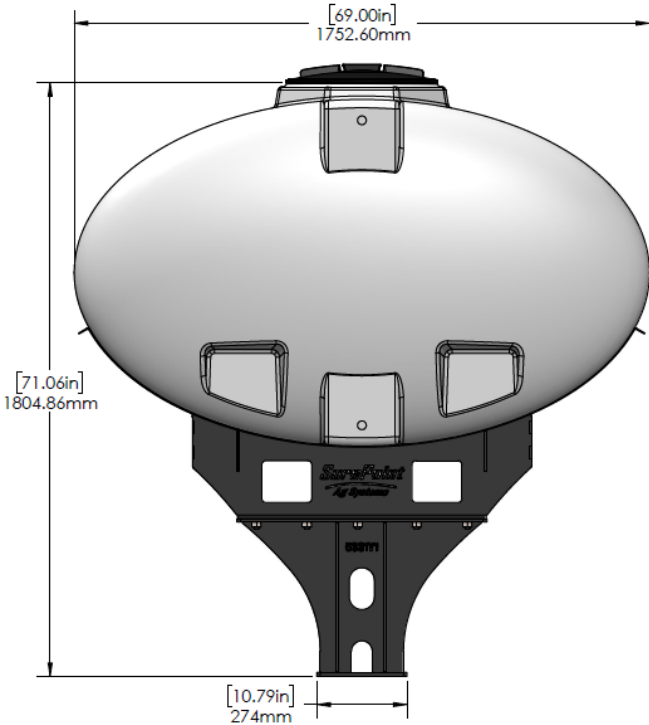

530-00-755100

White 750 Gallon Elliptical Universal Hitch Mount Tank Kit

Part Number	Description
727-01-HE0750-69-OS-W	Elliptical Tank - 750 Gal - White
421-5321Y1-BK	600/750 Gallon Elliptical Tank Cradle
421-5331Y1-BK	18" Tank Pedestal

*Kit includes mounting hardware and U-Bolts