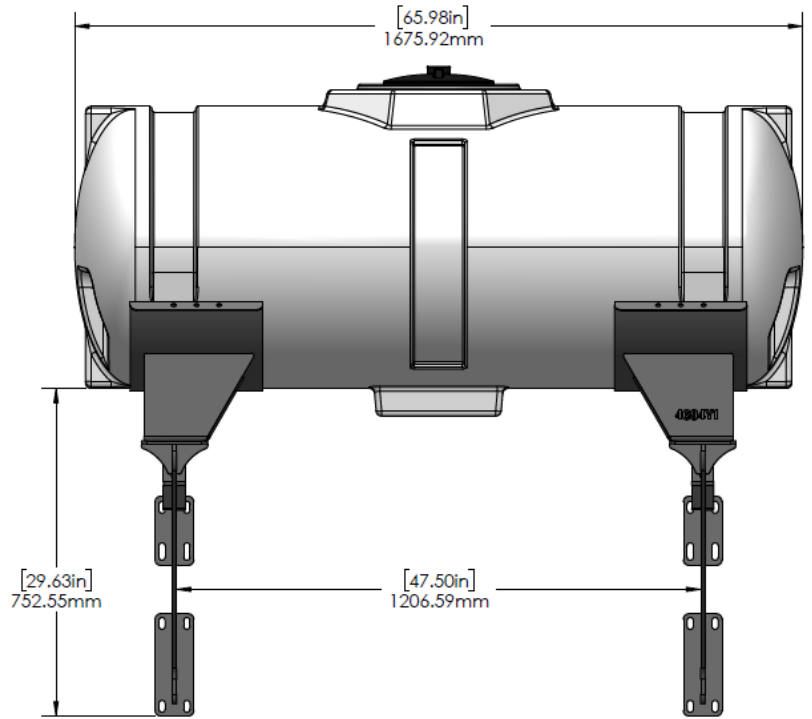

530-03-425050

Kinze 4900/4905 (24R) Bulk Fill - Wing Mounted Tanks - Dual 200 Gal Elliptical Instruction Sheet: 396-5037Y1

Part Number	Description
727-01-HE0200-41-W	200 Gallon Elliptical Tank
420-4694Y1-BK	200 Gallon Elliptical Tank Saddle
420-4596Y1-BK	24R Wing Tank - Bulk Fill Tank Mounting Bracket

*Kit includes mounting hardware and U-Bolts