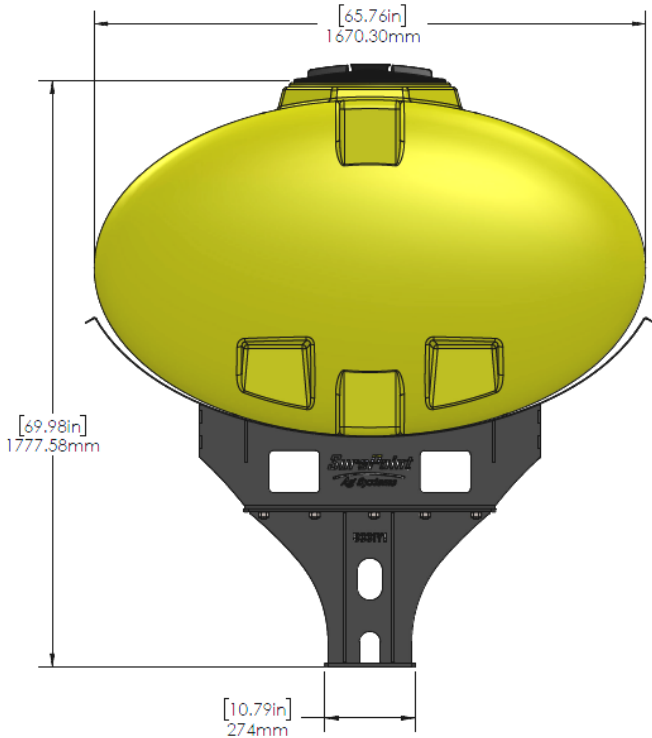

530-01-455960

John Deere DB120 - 600 Gallon Elliptical Hitch Mount Tank Kit

Instruction Sheet: 396-5152Y1

Part Number	Description
727-01-HE0600-64-CS-Y	Elliptical Tank - 600 Gal - Yellow
421-5321Y1-BK	600/750 Gallon Elliptical Tank Cradle
421-5331Y1-BK	18" Tank Pedestal

*Kit includes mounting hardware and U-Bolts