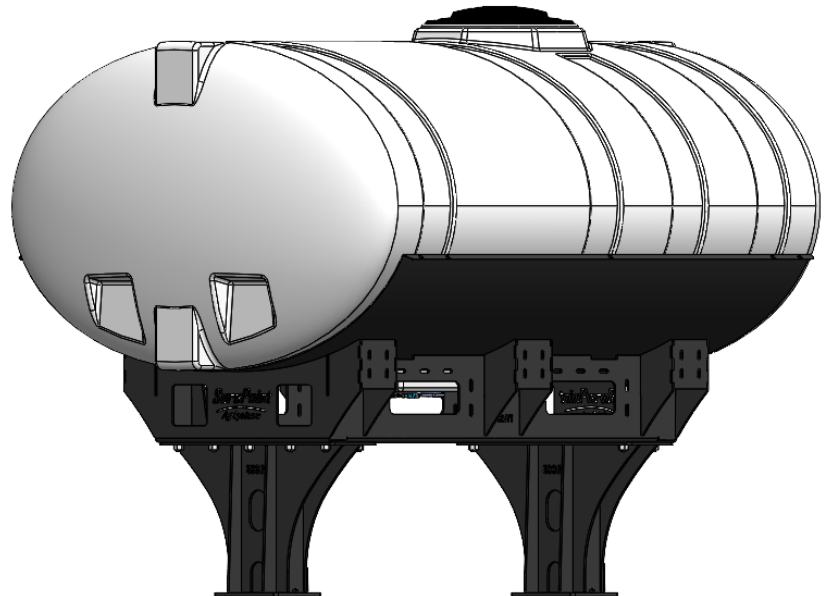

530-03-455260

Kinze 4900/4905 (24R) Hitch Mount Tank - 600 Gal Elliptical

Instruction Sheet: 396-5039Y1

Part Number	Description
727-01-HE0600-64-CS-W	Elliptical Tank - 600 Gal - White
421-5321Y1-BK	600/750 Gallon Elliptical Tank Cradle
421-5331Y1-BK	18" Tank Pedestal

*Kit includes mounting hardware and U-Bolts