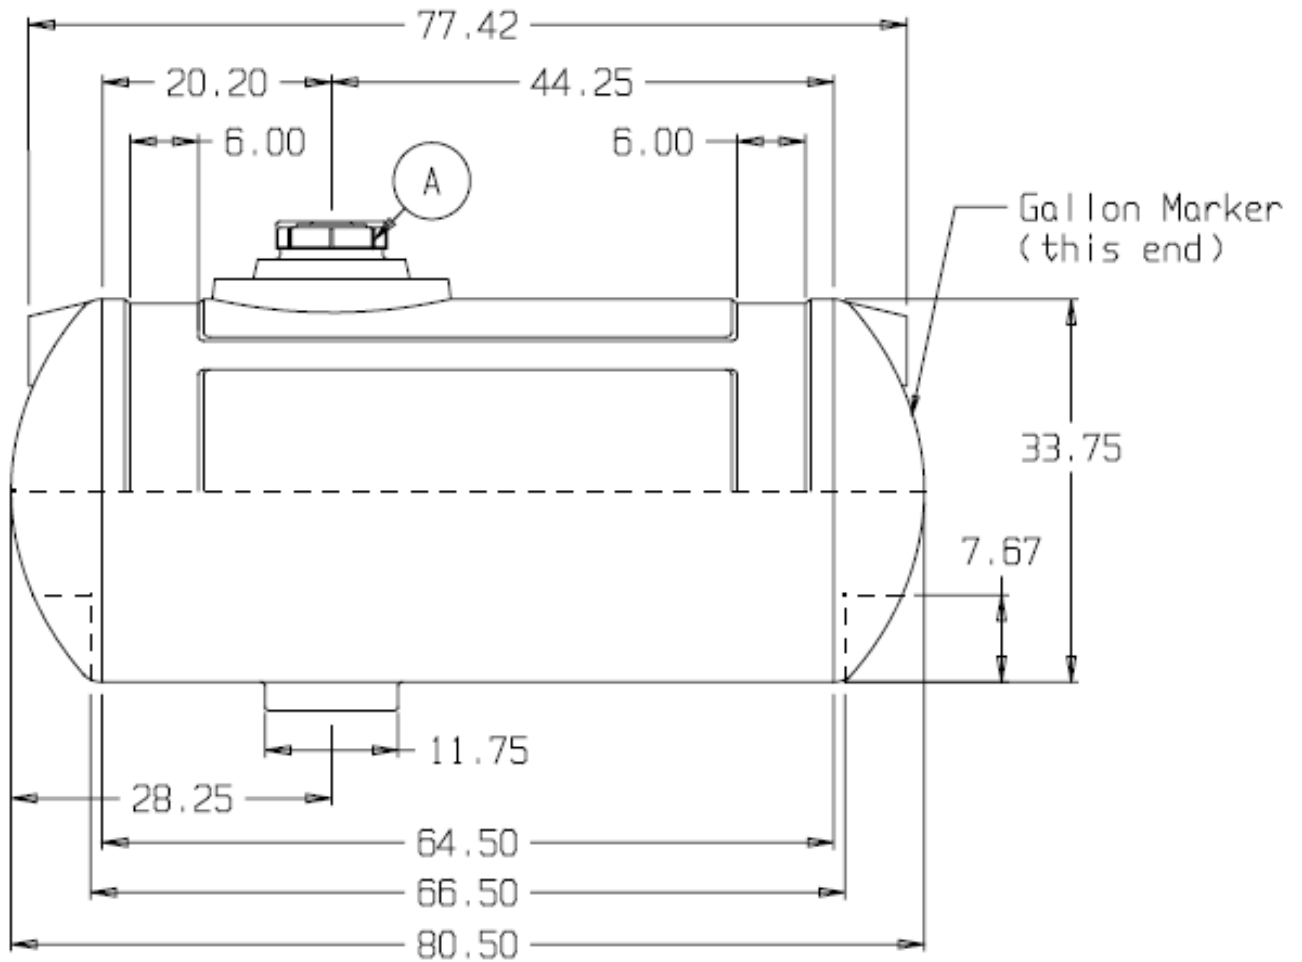

727-01-HE0400-57 - 400 Gallon Elliptical Tank

Center Sump

White, Yellow, Gray

727-01-HE0500-57 - 500 Gallon Elliptical Tank

Center or Offset Sump

White, Yellow, Gray

727-01-HE0600-64 - 600 Gallon Elliptical Tank