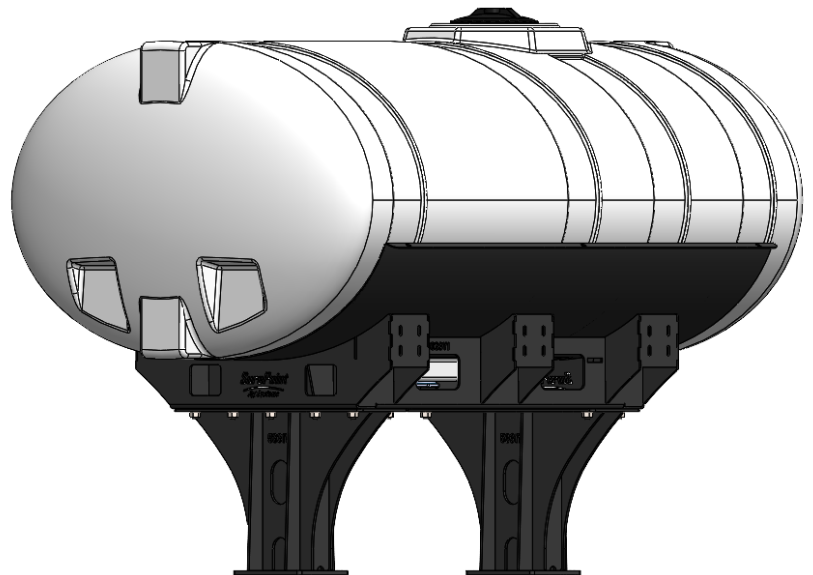

530-00-505100

White 500 Gallon Elliptical Universal Hitch Mount Tank Kit

Part Number	Description
727-01-HE0500-57-OS-W	Elliptical Tank - 500 Gal - White - Offset Sump
421-5638Y1-BK	500 Gallon Elliptical Cradle
421-5331Y1-BK	18" Tank Pedestal

*Kit includes mounting hardware and U-Bolts