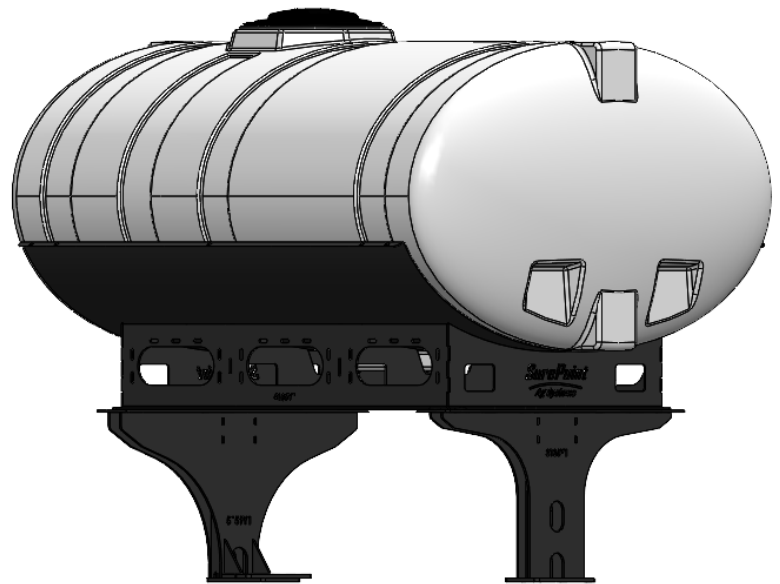

*Kit includes mounting hardware and U-Bolts

530-02-250700

Case IH 1250/1255 - 600 Gallon Elliptical Hitch Mounted Tank Kit (16R / 24R)

Instruction Sheet: 396-2652Y1

Tank Kit works on:

- 16R Row Box Planter (Front Hitch)
- 16R Bulk Fill Planter (Without Markers)
- 24R Bulk Fill Planter