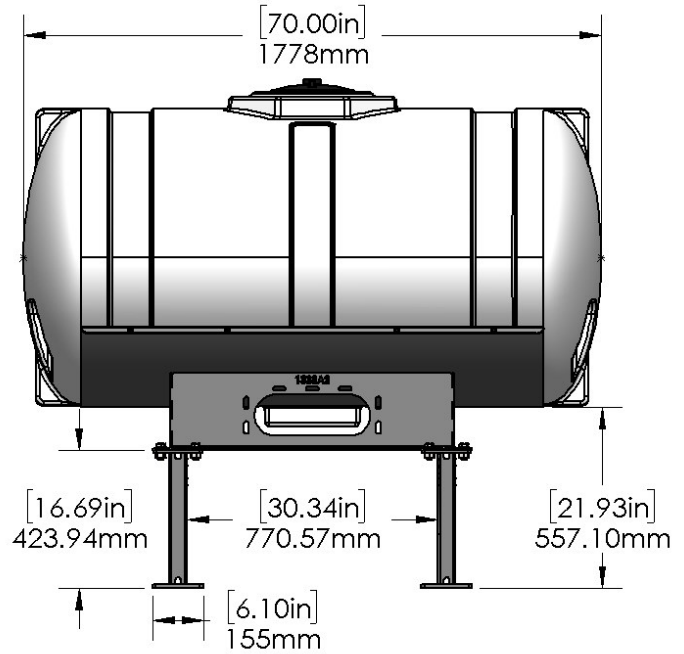

530-03-450040

Kinze 4900/4905 (12R) Row Box - Hitch Mount Tank - 400 Gallon Elliptical

Instruction Sheet: 396-5040Y1

Part Number	Description
727-01-HE0400-57-W	Elliptical Tank - 400 Gal - White
421-1333A2-BK	400 Gallon Elliptical Black Cradle
421-2020A1-BK	16-3/4" - 300-500 Gallon Tank Pedestal

*Kit includes mounting hardware and U-Bolts