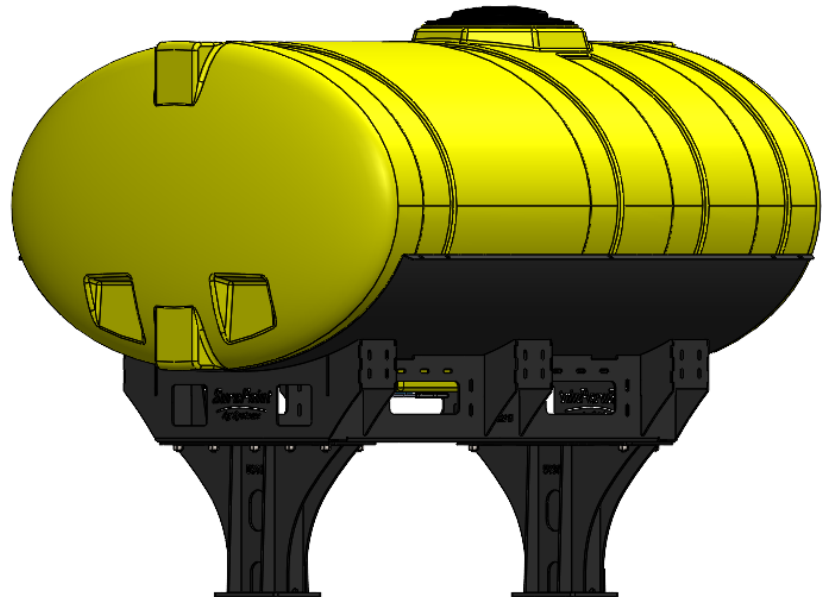

*Kit includes mounting hardware and U-Bolts

530-01-025300

300 Gal Tank, Cradle, & Hardware for John Deere Hitch Applications

Part Number	Description
727-01-HE0300-48-Y	Elliptical Tank - 300 Gallon - Yellow
421-4712Y1-BK	300 Gallon Elliptical Cradle
421-2020A1-BK	16-3/4" - 300-500 Gallon Tank Pedestal

*Kit includes mounting hardware and U-Bolts

530-01-155500

John Deere 1770/1775 24R30 - 500 Gallon Elliptical Hitch Mount Tank Kit

Instruction Sheet: 396-001290

Part Number	Description
727-01-HE0500-57-OS-Y	Elliptical Tank - 500 Gal - Yellow
421-5638Y1-BK	500 Gallon Elliptical Cradle, Black
421-5704Y1-BK	22" Tank Pedestal

*Kit includes mounting hardware and U-Bolts

530-01-155550

John Deere 1770/1775 24R30 - 600 Gallon Elliptical Hitch Mount Tank Kit

Instruction Sheet: 396-001290

Part Number	Description
727-01-HE0600-64-CS-Y	Elliptical Tank - 600 Gal - Yellow
421-5321Y1-BK	600/750 Gallon Elliptical Tank Cradle
421-5331Y1-BK	18" Tank Pedestal