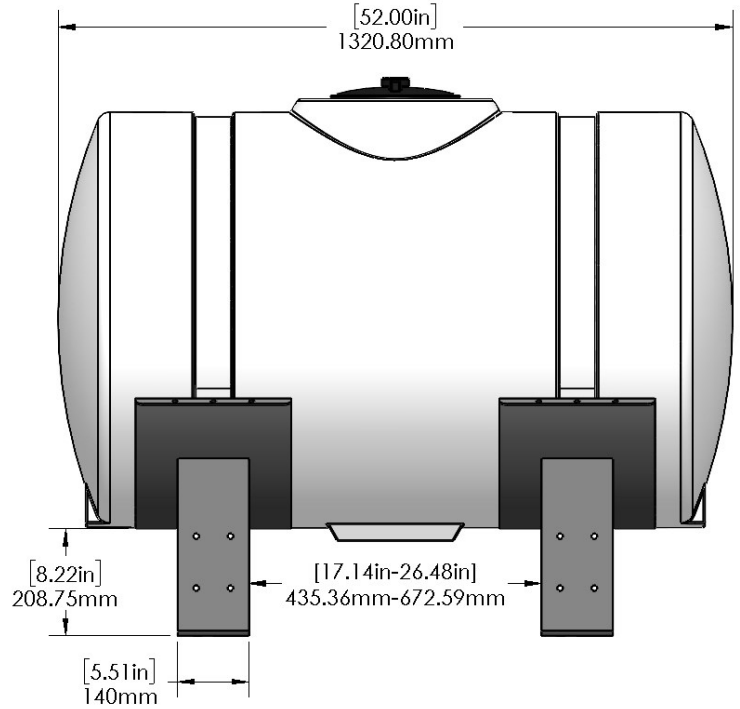

530-00-150100

White 150 Gallon Tank Kit for 32" Tank/ Black Saddles

Instruction Sheet: 396-001600

Part Number	Description
727-02-HZ0150-32-W	Horizontal Tank - 150 Gal - White
420-1107A1-BK	32" Tank Saddle
525-2055	Tank Strap Kit

*Kit includes mounting hardware and U-Bolts