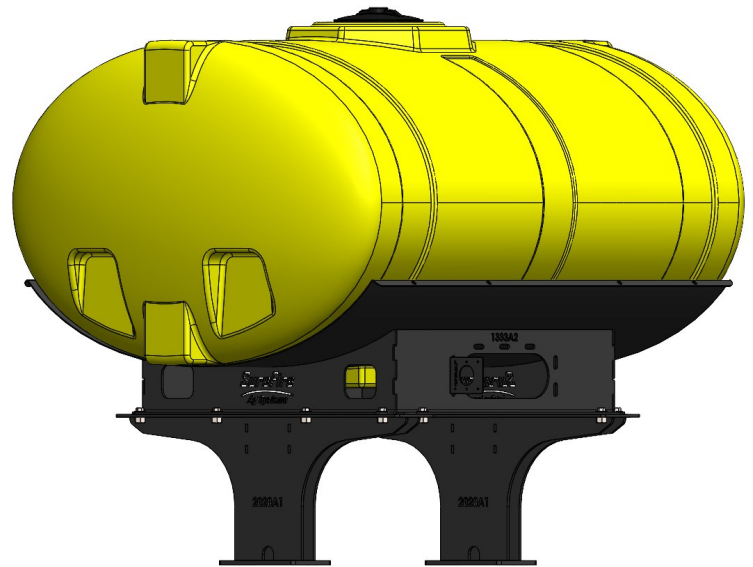

*Kit includes mounting hardware and U-Bolts

530-01-155600

John Deere 1770/1775 24R30 - 750 Gallon Elliptical Hitch Mount Tank Kit

Instruction Sheet: 396-001290

Part Number	Description
727-01-HE0750-69-OS-Y	Elliptical Tank - 750 Gal - Yellow
421-5321Y1-BK	600/750 Gallon Elliptical Tank Cradle
421-5331Y1-BK	18" Tank Pedestal

*Kit includes mounting hardware and U-Bolts

530-01-250400

John Deere 1770/1775 16R30 - 400 Gallon Elliptical Hitch Mount Tank Kit

Instruction Sheet: 396-001310

Part Number	Description
727-01-HE0400-57-Y	Elliptical Tank - 400 Gal - Yellow
421-2020A1-BK	16-3/4" - 300-500 Gallon Tank Pedestal
421-1333A2-BK	400 Gallon Elliptical Cradle