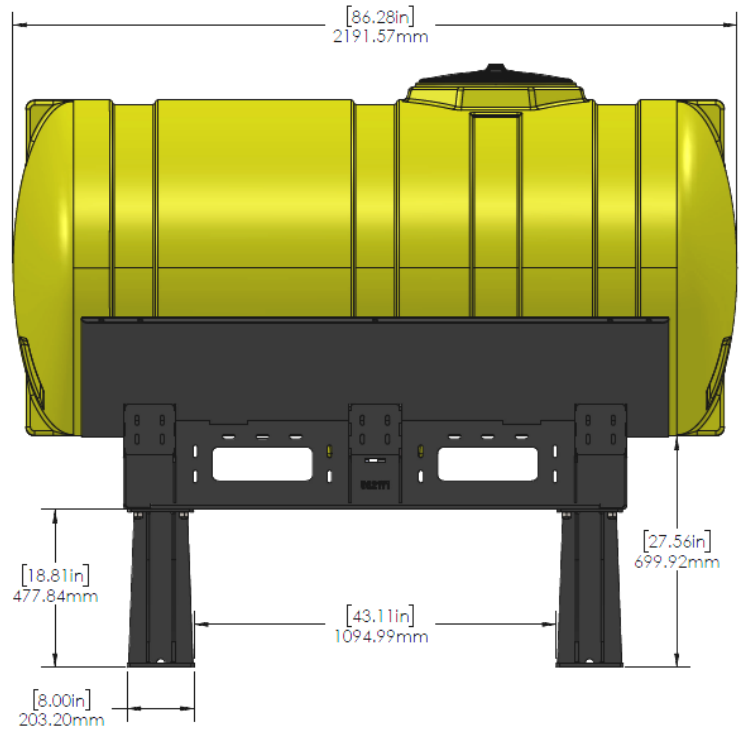

530-01-155550

John Deere 1770/1775 24R30 - 600 Gallon Elliptical Hitch Mount Tank Kit

Instruction Sheet: 396-001290

Part Number	Description
727-01-HE0600-64-CS-Y	Elliptical Tank - 600 Gal - Yellow
421-5321Y1-BK	600/750 Gallon Elliptical Tank Cradle
421-5331Y1-BK	18" Tank Pedestal

*Kit includes mounting hardware and U-Bolts