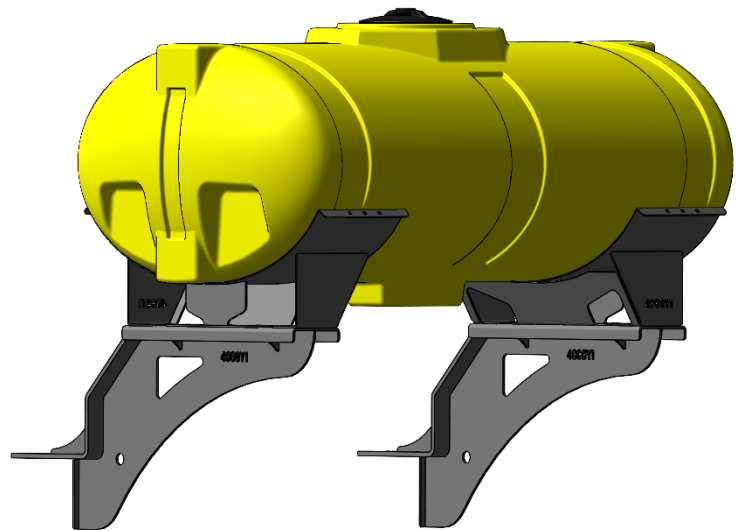

*Kit includes mounting hardware and U-Bolts

530-01-455570

John Deere DB60 - 600 Gallon Elliptical Hitch Mount Tank Kit

Instruction Sheet: 396-5146Y1

Part Number	Description
727-01-HE0600-64-CS-Y	Elliptical Tank - 600 Gal - Yellow
421-5321Y1-BK	600/750 Gallon Elliptical Tank Cradle
421-5331Y1-BK	18" Tank Pedestal

*Kit includes mounting hardware and U-Bolts

530-01-455575

John Deere DB60 - 750 Gallon Elliptical Hitch Mount Tank Kit

Instruction Sheet: 396-5146Y1

Part Number	Description
727-01-HE0750-69-OS-Y	Elliptical Tank - 750 Gal - Yellow
421-5321Y1-BK	600/750 Gallon Elliptical Tank Cradle
421-5331Y1-BK	18" Tank Pedestal

*Kit includes mounting hardware and U-Bolts

530-01-450720

John Deere DB80 - 2-200 Gallon Elliptical Wing Mount Tank Kits

Instruction Sheet: 396-5149Y1

Part Number	Description
727-01-HE0200-41-Y	200 Gal Elliptical Tank - Yellow
420-4694Y1-BK	200 Gallon Elliptical Saddle
420-4966Y1-BK	Wing Tank Mounting Bracket