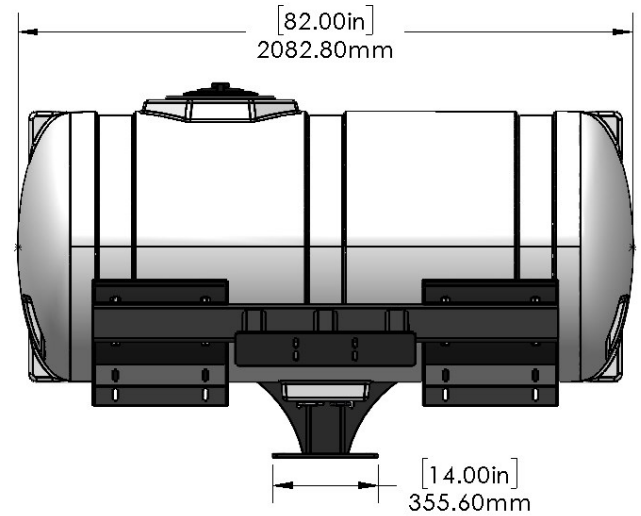

530-02-400500

Case iH 2150 - 500 Gallon Elliptical Tank Kit (16R30/24R30 Bulk Fill)

Instruction Sheet: 396-3848Y1

Part Number	Description
727-01-HE0500-57-CS-W	Elliptical Tank - 500 Gal - White - Center Sump
420-3806Y1-BK	Case 2150 Saddle
420-3801Y1-BK	Case 2150 Front Tank Mount Pedestal

*Kit includes mounting hardware and U-Bolts