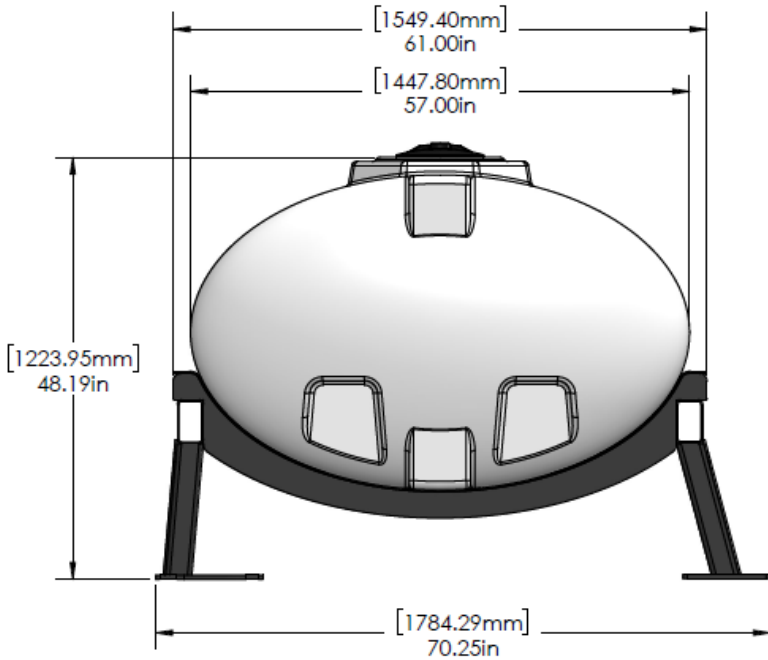

530-02-425400

Case iH 2150 - 400 Gallon Elliptical Tank Kit (12R30/16R30/24R30 Box Planter)

Instruction Sheet: 396-3848Y1

Part Number	Description
727-01-HE0400-57-W	Elliptical Tank - 400 Gal - White
420-3806Y1-BK	Case 2150 Saddle - 400/500 Gallon
420-3801Y1-BK	Case 2150 Front Tank Mount Pedestal
420-5433Y1-BK	Case 2150 16R Box Planter Rear Support

*Kit includes mounting hardware and U-Bolts