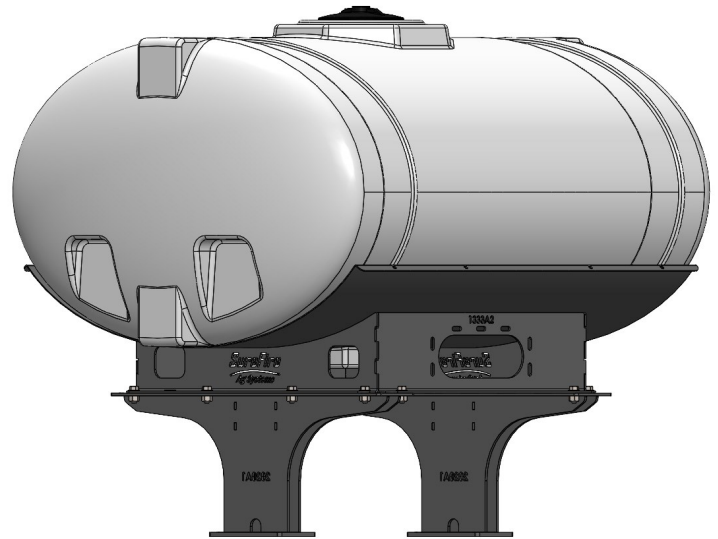

530-03-450040

Kinze 4900/4905 (12R) Row Box - Hitch Mount Tank - 400 Gallon Elliptical

Instruction Sheet: 396-5040Y1

Part Number	Description
727-01-HE0400-57-W	Elliptical Tank - 400 Gal - White
421-1333A2-BK	400 Gallon Elliptical Black Cradle
421-2020A1-BK	16-3/4" - 300-500 Gallon Tank Pedestal

*Kit includes mounting hardware and U-Bolts