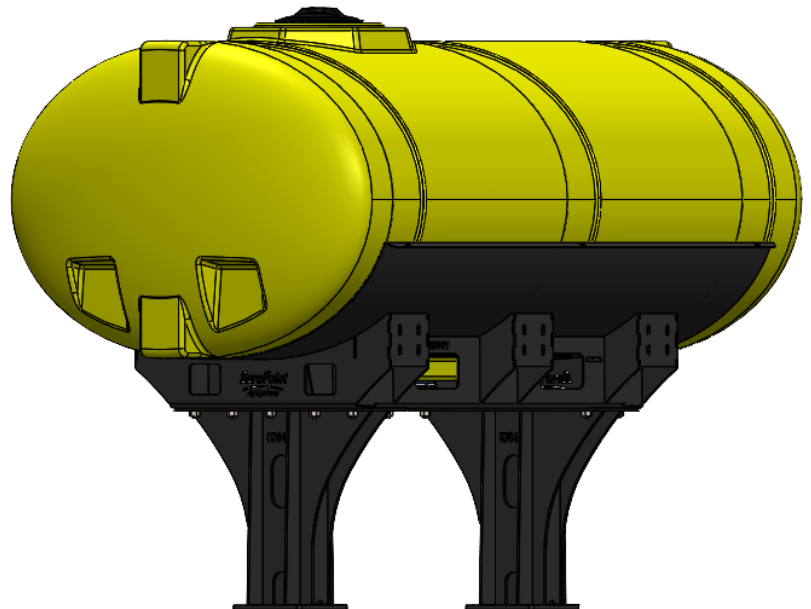

Universal Tank Brackets

Kit Description	Kit Number
Yellow 150 Gallon Round (32"Ø) Universal Tank Kit with Black Cradle	530-00-100100
Yellow 150 Gallon Elliptical Universal Tank Kit with Black Saddles	530-00-100150
Yellow 200 Gallon Round (38"Ø) Universal Tank Kit with Black Cradle	530-00-100200
White 150 Gallon Tank Kit for 32" Tank/ Black Saddles	530-00-150100
Yellow 150 Gallon Tank Kit for 32" Tank/ Black Saddles	530-00-150200
White 200 Gallon Tank Kit for 32" Tank/ Black Saddles	530-00-200100
White 200 Gallon Tank Kit for 38" Tank/ Black Saddles	530-00-200150
Yellow 200 Gallon Tank Kit for 32" Tank/ Black Saddles	530-00-200200
Yellow 200 Gallon Tank Kit for 38" Tank/ Black Saddles	530-00-200250
White 300 Gallon Tank Kit for 38" Tank/ Black Saddles	530-00-300100
Yellow 300 Gallon Tank Kit for 38" Tank/ Black Saddles	530-00-300200
White 400 Gallon Elliptical Universal Hitch Mount Tank Kit	530-00-400100
White 500 Gallon Elliptical Universal Hitch Mount Tank Kit	530-00-500100
White 600 Gallon Elliptical Universal Hitch Mount Tank Kit	530-00-600100
White 750 Gallon Elliptical Universal Hitch Mount Tank Kit	530-00-750100

*Kit includes mounting hardware and U-Bolts

530-01-025300

300 Gal Tank, Cradle, & Hardware for John Deere Hitch Applications

Part Number	Description
727-01-HE0300-48-Y	Elliptical Tank - 300 Gallon - Yellow
421-4712Y1-BK	300 Gallon Elliptical Cradle
421-2020A1-BK	16-3/4" - 300-500 Gallon Tank Pedestal

*Kit includes mounting hardware and U-Bolts

530-01-155500

John Deere 1770/1775 24R30 - 500 Gallon Elliptical Hitch Mount Tank Kit

Instruction Sheet: 396-001290

Part Number	Description
727-01-HE0500-57-OS-Y	Elliptical Tank - 500 Gal - Yellow
421-5638Y1-BK	500 Gallon Elliptical Cradle, Black
421-5704Y1-BK	22" Tank Pedestal