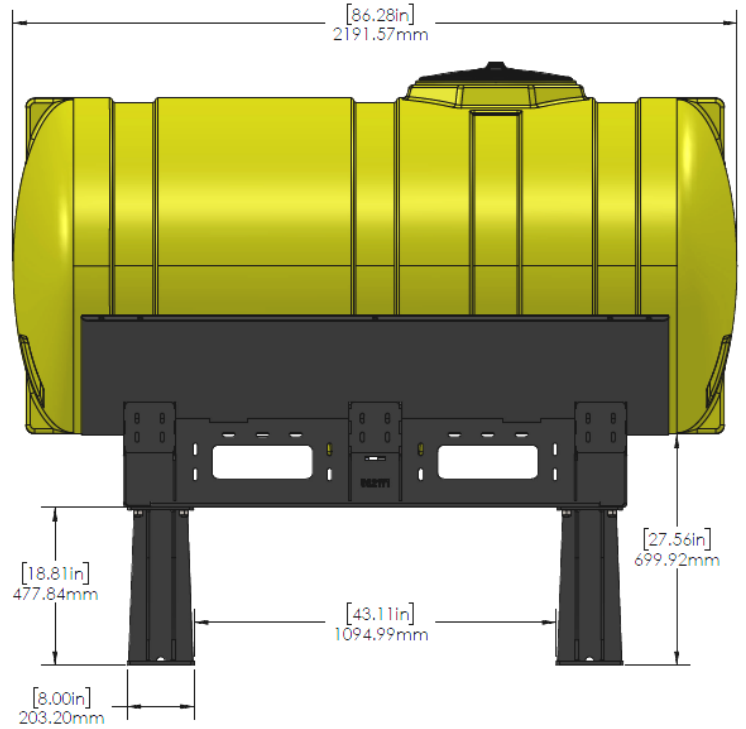

530-01-255550

John Deere 1770/1775 16R30 - 600 Gallon Elliptical Hitch Mount Tank Kit

Instruction Sheet: 396-001310

Part Number	Description
727-01-HE0600-64-CS-Y	Elliptical Tank - 600 Gal - Yellow
421-5321Y1-BK	600/750 Gallon Elliptical Tank Cradle
421-5331Y1-BK	18" Tank Pedestal

*Kit includes mounting hardware and U-Bolts