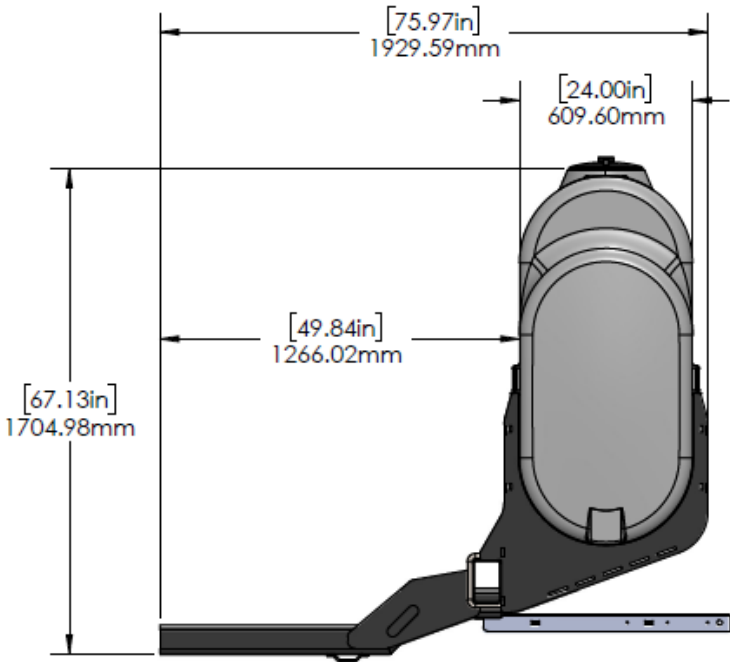

530-04-200250

Fendt Momentum Dual 250 Gallon Cutaway Saddle Tank Kit Instruction Sheet: 396-5479Y1

Part Number	Description
727-08-CAW0250-24-W	White Sidemount Cutaway Tank - 250 Gal
400-5080Y1-BK	Direct To Bar 200 Gal Cutaway Tank Cradle
430-5226Y1-BK	Fendt Momentum Saddle Tank Mount Bar

*Kit includes mounting hardware and U-Bolts