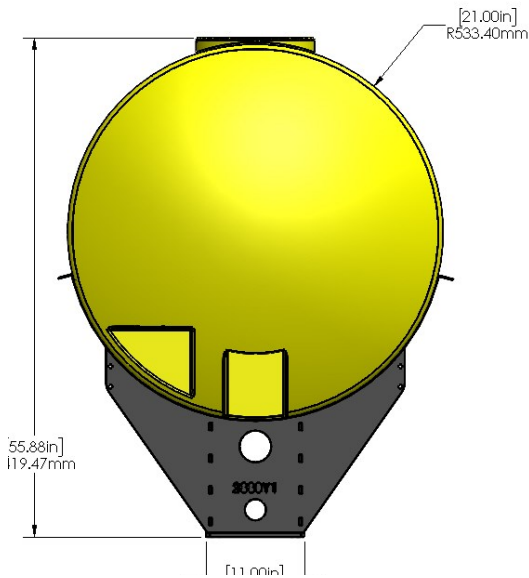

530-01-350300

John Deere 1790/1795 30' - 400 Gallon Round Hitch Mount Tank Kit

Instruction Sheet: 396-2874Y1

Part Number	Description
727-02-400APP	Horizontal Tank - 400 Gallon
421-2880Y1-BK	400 Gallon Round Tank Cradle
525-3000	3" Tanks Strap Kit for 400-1000 gal tank

*Kit includes mounting hardware and U-Bolts