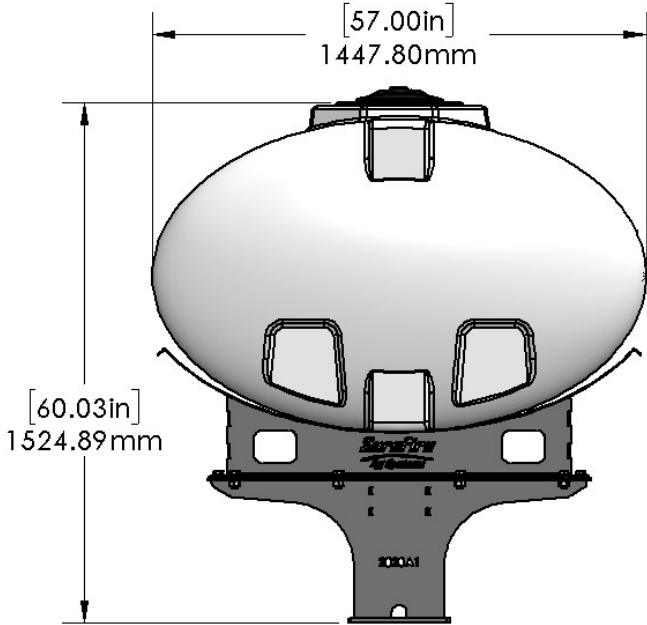

530-03-450140

Kinze 4900/4905 (16R) Hitch Mount Tank - 400 Gal Elliptical

Instruction Sheet: 396-4864Y1

Part Number	Description
727-01-HE0400-57-W	Elliptical Tank - 400 Gal - White
421-1333A2-BK	400 Gallon Elliptical Black Cradle
421-2020A1-BK	16-3/4" - 300-500 Gallon Tank Pedestal

*Kit includes mounting hardware and U-Bolts