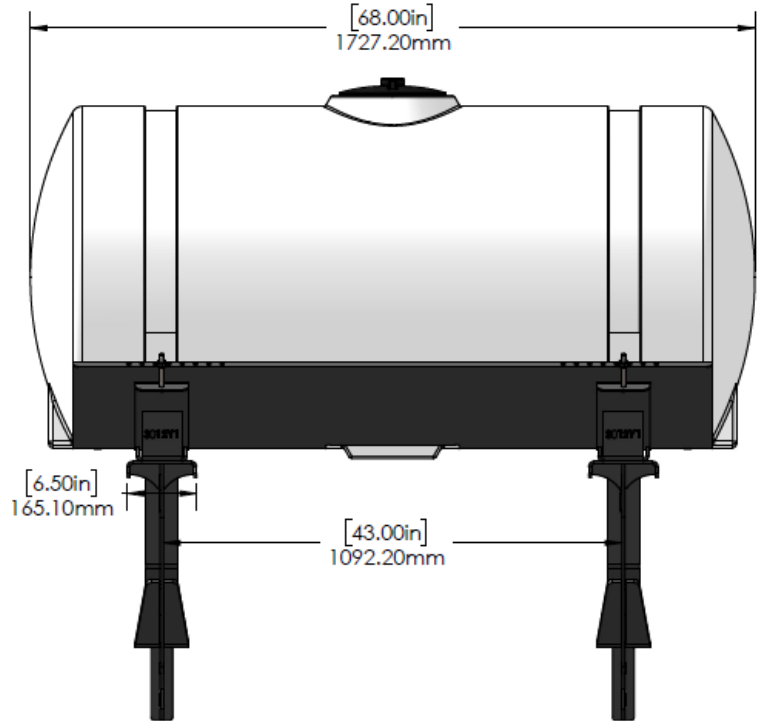

530-03-320200

Kinze 3660/3665 (12R/16R) Bulk Fill - Dual 200 Gal Round Wing Tank Kits

Instruction Sheet: 396-5036Y1

Part Number	Description
727-02-HZ0200-32-W	200 Gallon Round Tank
420-3012Y1-BK	32" Round Tank Saddle
420-3002Y1-BK	200 Gallon Round Tank Support Sheet
420-4724Y1-BK	Kinze Wing Mount Tank Bracket

*Kit includes mounting hardware and U-Bolts