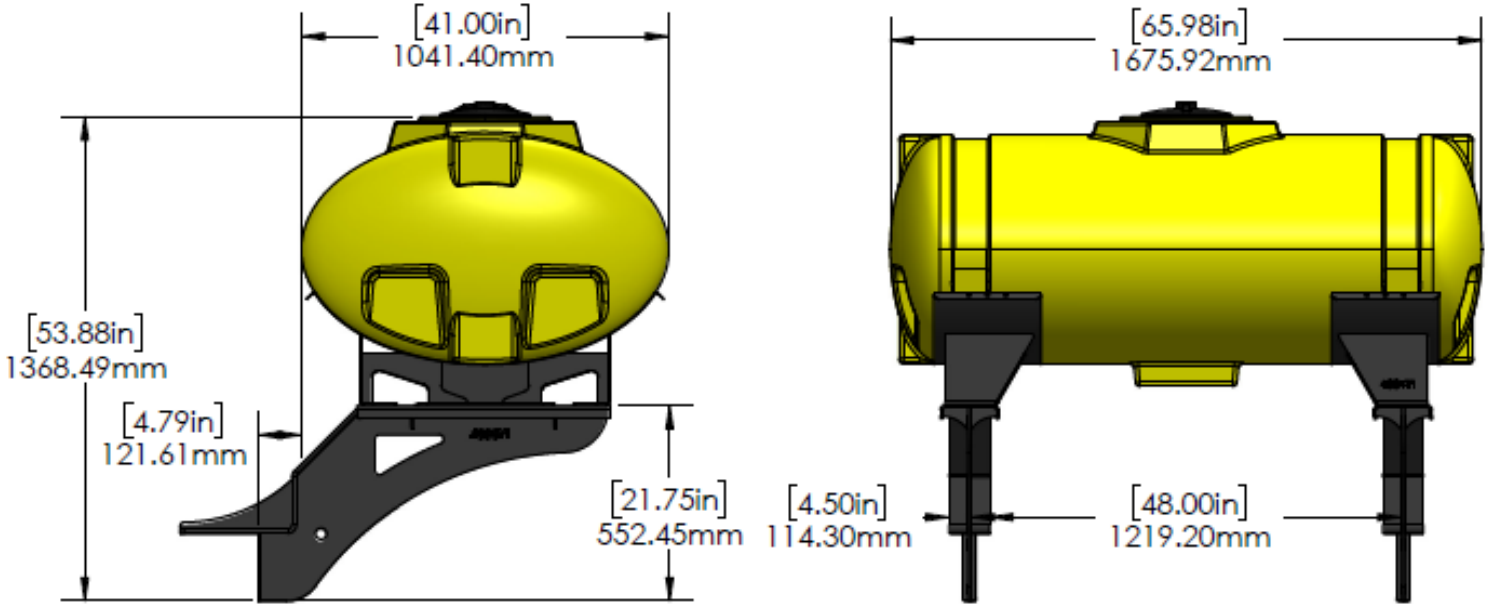

530-01-450920

John Deere DB120 - 2-200 Gallon Elliptical Wing Mount Tank Kits

Instruction Sheet: 396-5153Y1

Part Number	Description
727-01-HE0200-41-Y	200 Gal Elliptical Tank - Yellow
420-4694Y1-BK	200 Gallon Elliptical Saddle
420-4966Y1-BK	Wing Tank Mounting Bracket

*Kit includes mounting hardware and U-Bolts