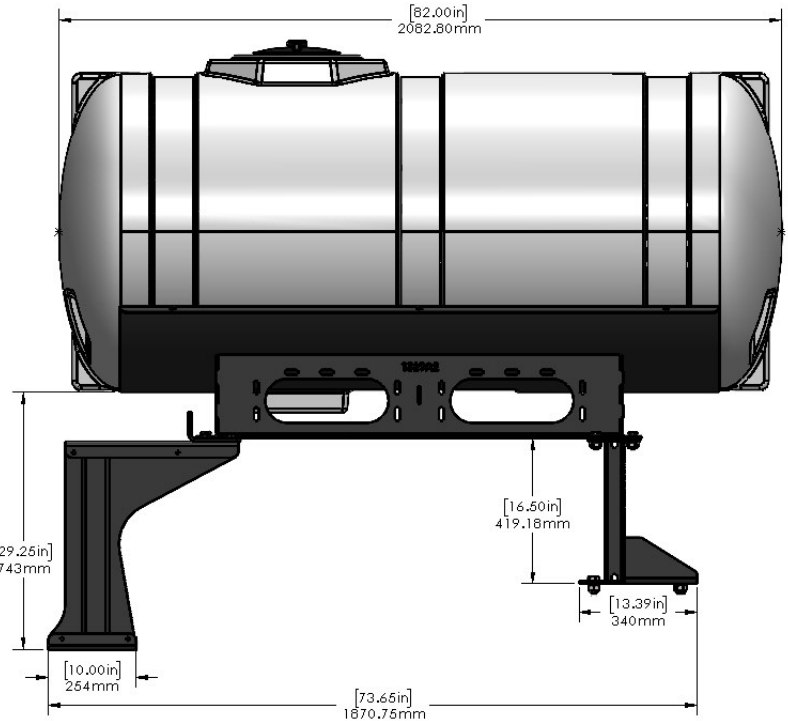

530-02-250550

Case IH 1250/1255 - 500 Gallon Elliptical Tank Kit Rear Hitch Mount Tank Kit (12R30/16R30 Non-Bulk Fill)

Instruction Sheet: 396-2652Y1

Part Number	Description
727-01-HE0500-57-OS-W	Elliptical Tank - 500 Gal - White - Offset Sump
421-1329A2-BK	500 Gallon Elliptical Cradle, Black
421-2033A1-BK	CaseIH 12&16 Row Front Support for Hitch Mount 500 Gallon Tank Cradle
400-2040A1-BK	CaseIH 12&16 Row Rear Support for hitch mount 500 gallon cradle

*Kit includes mounting hardware and U-Bolts