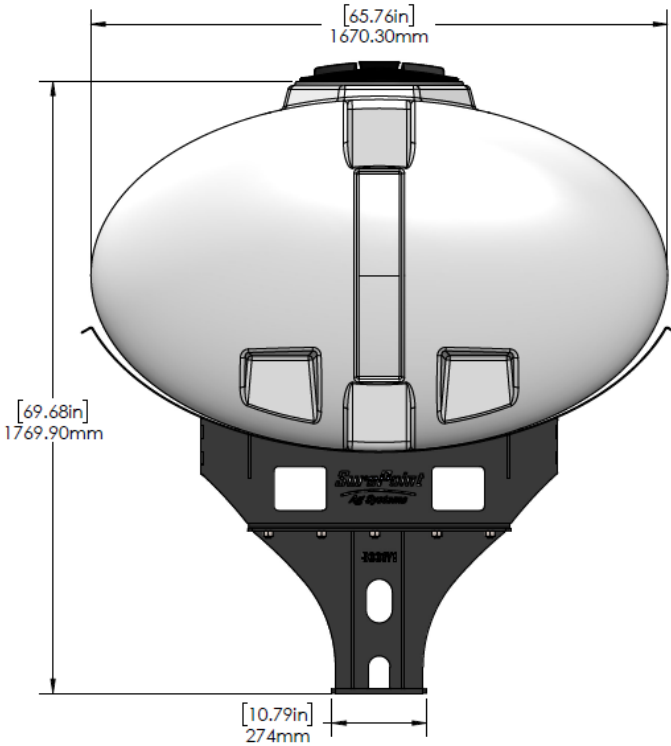

530-00-605100

White 600 Gallon Elliptical Universal Hitch Mount Tank Kit

Part Number	Description
727-01-HE0600-64-CS-W	Elliptical Tank - 600 Gal - White
421-5321Y1-BK	600/750 Gallon Elliptical Tank Cradle
421-5331Y1-BK	18" Tank Pedestal

*Kit includes mounting hardware and U-Bolts