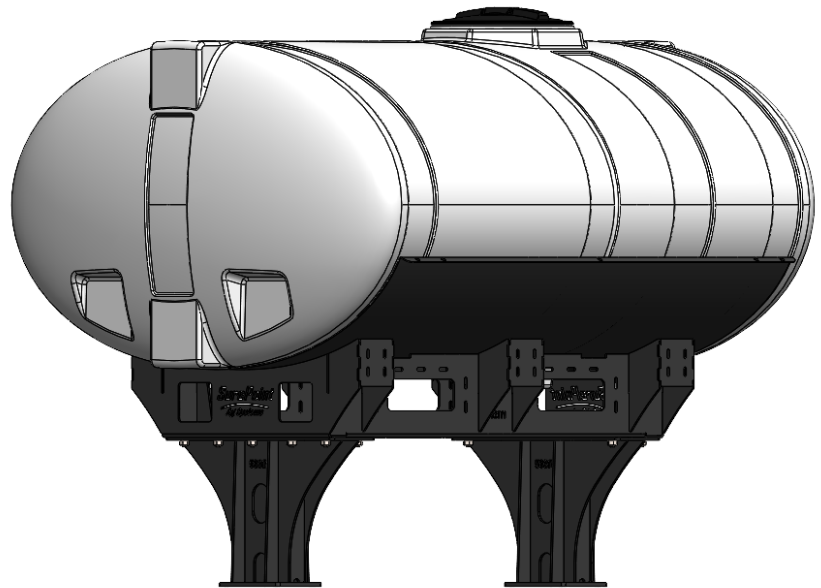

530-03-455275

Kinze 4900/4905 (24R) Hitch Mount Tank - 750 Gal Elliptical

Instruction Sheet: 396-5039Y1

Part Number	Description
727-01-HE0750-69-OS-W	Elliptical Tank - 750 Gal - White
421-5321Y1-BK	600/750 Gallon Elliptical Tank Cradle
421-5331Y1-BK	18" Tank Pedestal

*Kit includes mounting hardware and U-Bolts