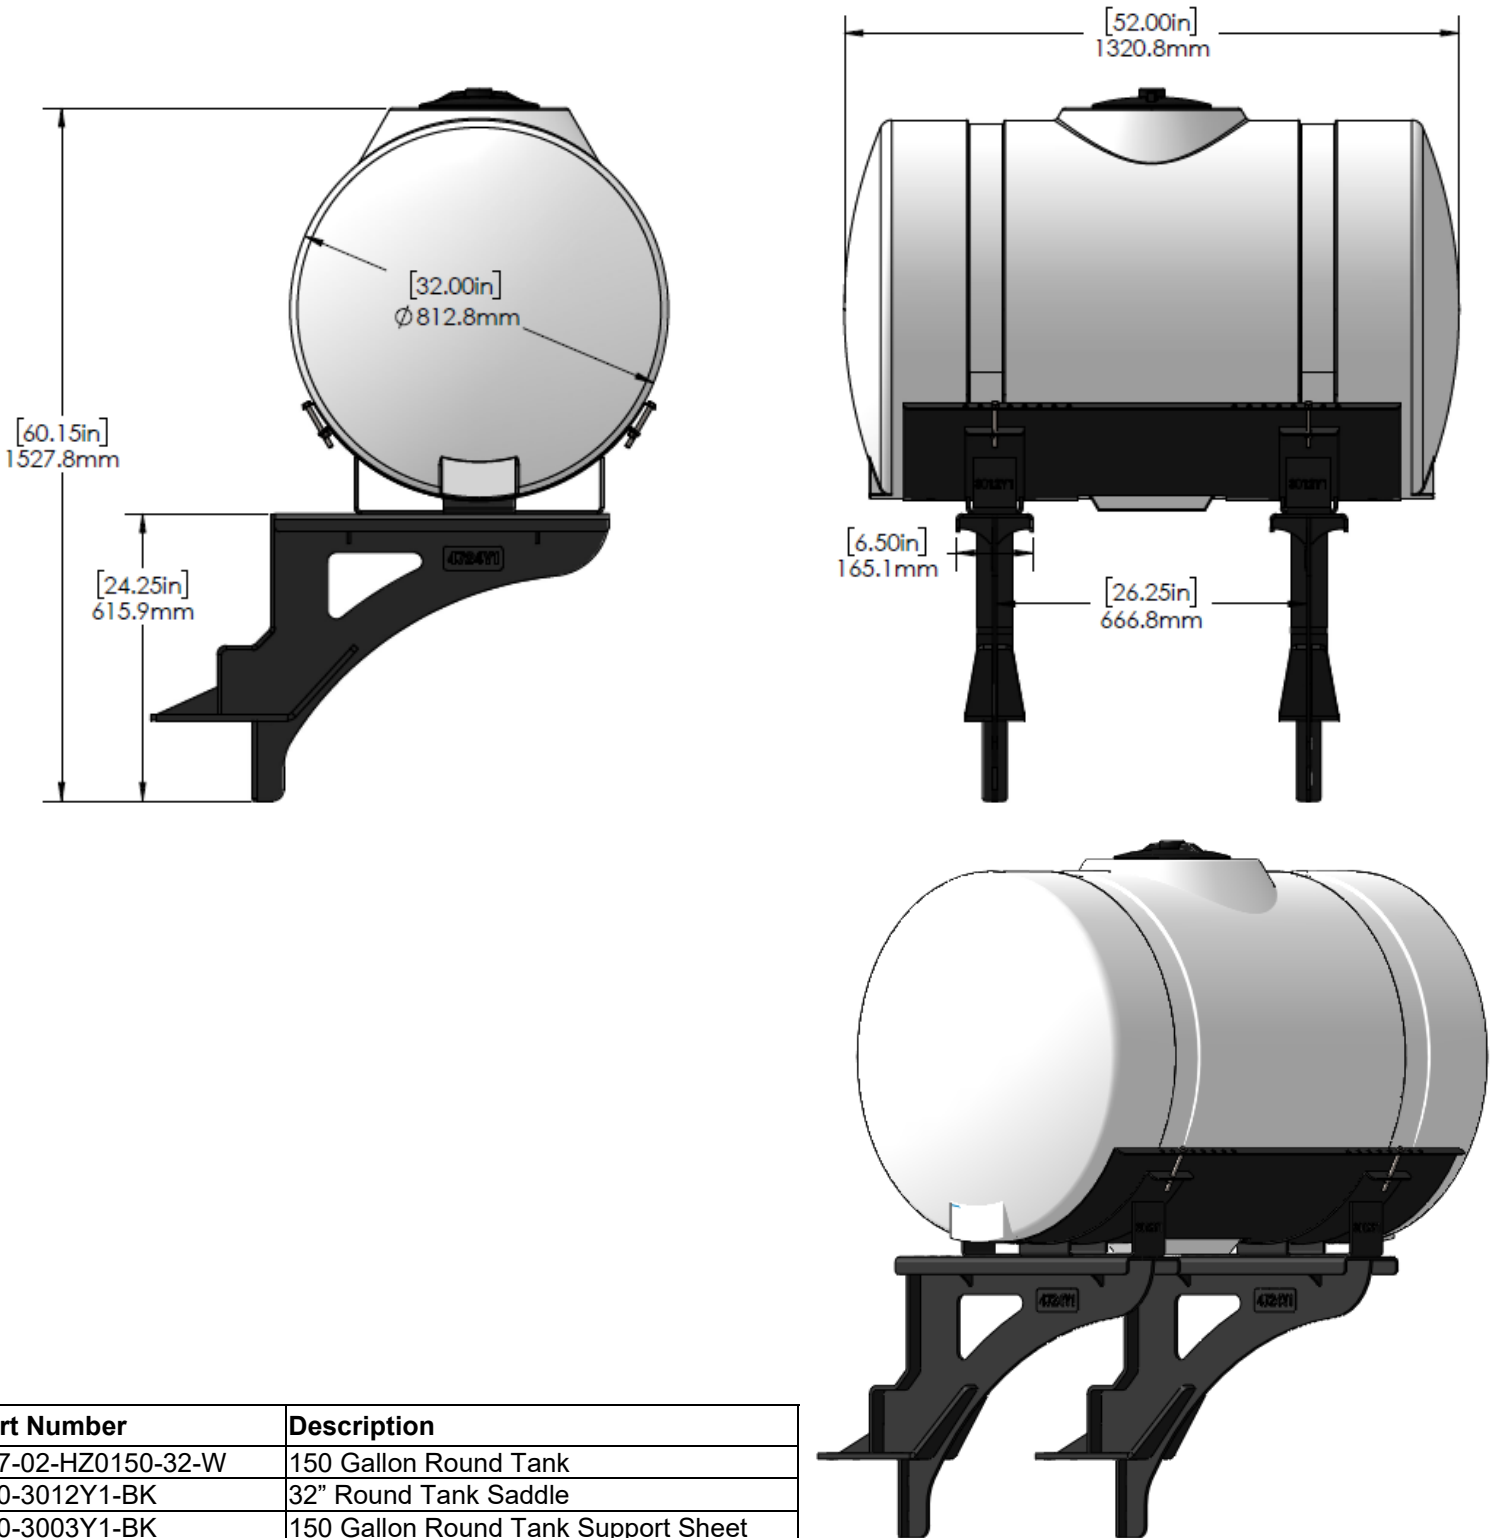

530-03-300150

Kinze 3600/3605 (12R/16R) Bulk Fill - Dual 150 Gal Round Wing Tank Kit

Instruction Sheet: 396-5035Y1

Part Number	Description
727-02-HZ0150-32-W	150 Gallon Round Tank
420-3012Y1-BK	32" Round Tank Saddle
420-3003Y1-BK	150 Gallon Round Tank Support Sheet
420-4724Y1-BK	Kinze Wing Mount Tank Bracket

*Kit includes mounting hardware and U-Bolts