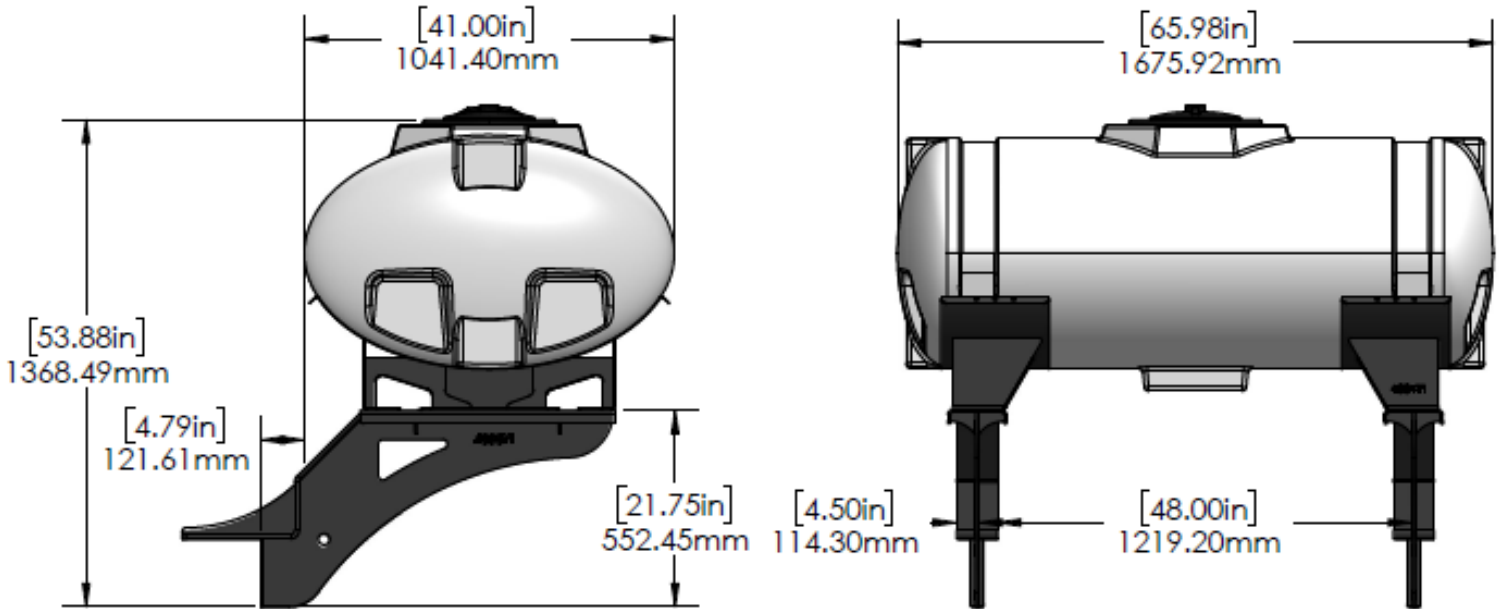

530-03-425000

Kinze 4900/4905 (16R) Bulk Fill - Wing Mounted Tanks - Dual 200 Gal Elliptical Instruction Sheet: 396-5038Y1

Part Number	Description
727-01-HE0200-41-W	200 Gallon Elliptical Tank
420-4694Y1-BK	200 Gallon Elliptical Tank Saddle
435-4869Y1-BK	Kinze 16 Row 200 Gal Wing Tank Pedestal

*Kit includes mounting hardware and U-Bolts