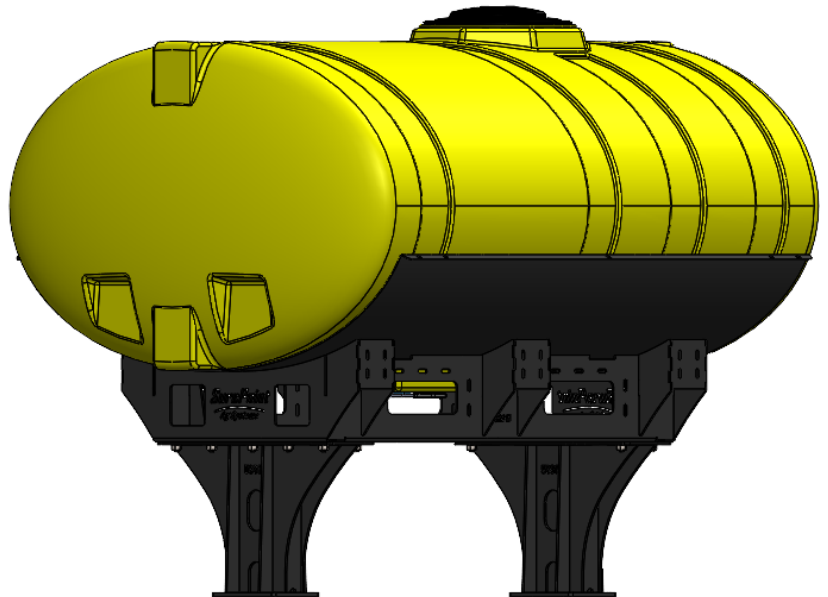

*Kit includes mounting hardware and U-Bolts

530-01-455750

John Deere DB80 - 500 Gallon Elliptical Hitch Mount Tank Kit

Instruction Sheet: 396-5148Y1

Part Number	Description
727-01-HE0600-64-CS-Y	Elliptical Tank - 600 Gal - Yellow
421-5321Y1-BK	600/750 Gallon Elliptical Tank Cradle
421-5331Y1-BK	18" Tank Pedestal

*Kit includes mounting hardware and U-Bolts

530-01-455760

John Deere DB80 - 600 Gallon Elliptical Hitch Mount Tank Kit

Instruction Sheet: 396-5148Y1

Part Number	Description
727-01-HE0600-64-CS-Y	Elliptical Tank - 600 Gal - Yellow
421-5321Y1-BK	600/750 Gallon Elliptical Tank Cradle
421-5331Y1-BK	18" Tank Pedestal