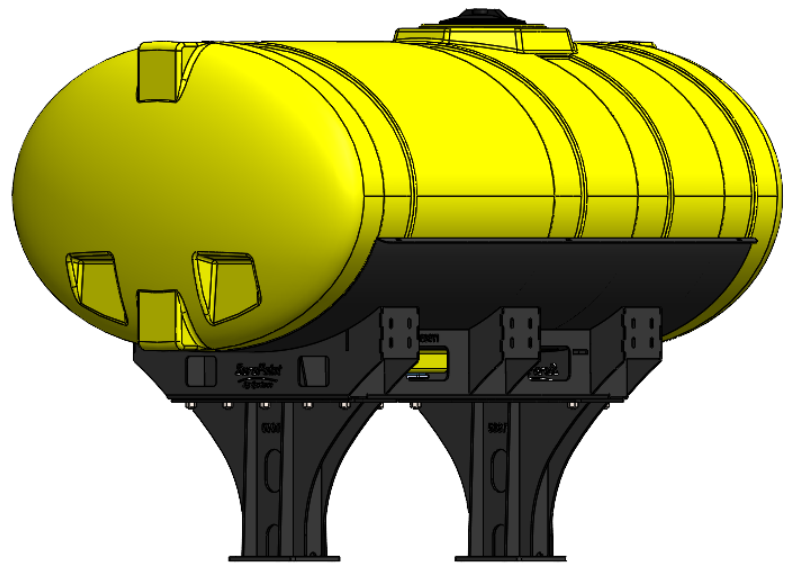

530-01-355700

John Deere 1790/1795 40' - 500 Gallon Elliptical Hitch Mount Tank Kit

Instruction Sheet: 396-001400

Part Number	Description
727-01-HE0500-57-OS-Y	Elliptical Tank - 500 Gal - Yellow
421-5638Y1-BK	500 Gallon Elliptical Cradle, Black
421-5331Y1-BK	18" Tank Pedestal

*Kit includes mounting hardware and U-Bolts