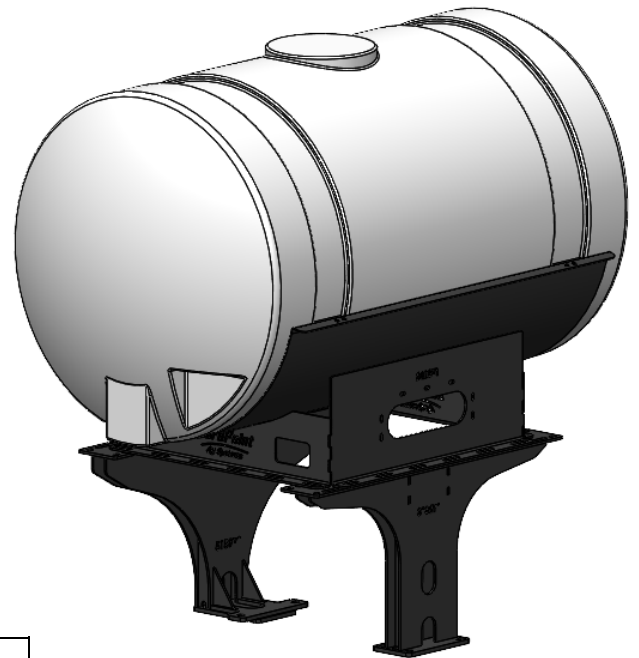

530-02-250650

Case IH 1250/1255 - 400 Gallon Round Hitch Mount Tank Kit (16R30 Bulk Fill)

Instruction Sheet: 396-2652Y1

Part Number	Description
727-01-400APP	Horizontal Tank - 400 Gal
421-2409Y1-BK	400 Gallon Horizontal Cradle
421-3136Y1-BK	22" - 300-500 Gallon Tank Pedestal
421-5159Y1-BK	Case 1250/1255 Rear Tank Pedestal

*Kit includes mounting hardware and U-Bolts