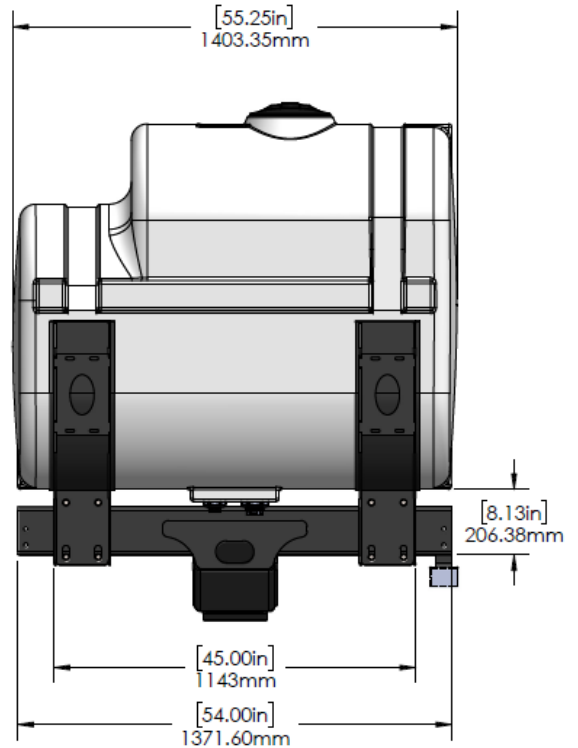

530-04-200200

Fendt Momentum Dual 200 Gallon Cutaway Saddle Tank Kit Instruction Sheet: 396-5479Y1

Part Number	Description
727-08-CAW0200-24-W	White Sidemount Cutaway Tank - 200 Gal
400-5080Y1-BK	Direct To Bar 200 Gal Cutaway Tank Cradle
430-5226Y1-BK	Fendt Momentum Saddle Tank Mount Bar

*Kit includes mounting hardware and U-Bolts