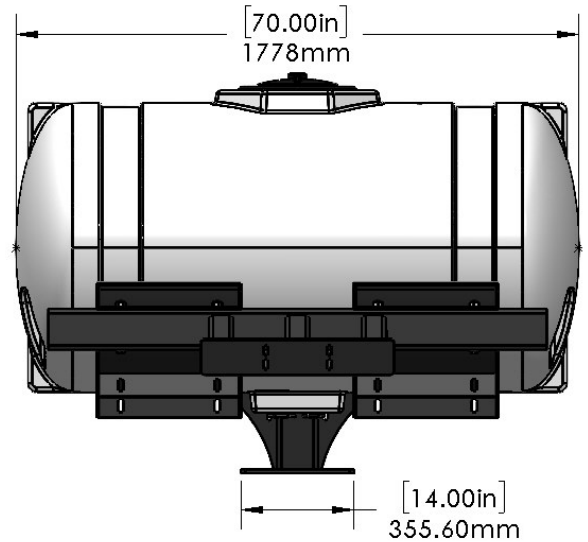

530-02-400400

Case iH 2150 - 400 Gallon Elliptical Tank Kit (16R30/24R30 Bulk Fill)

Instruction Sheet: 396-3848Y1

Part Number	Description
727-01-HE0400-57-W	Elliptical Tank - 400 Gal - White
420-3806Y1-BK	Case 2150 Saddle
420-3801Y1-BK	Case 2150 Front Tank Mount Pedestal

*Kit includes mounting hardware and U-Bolts