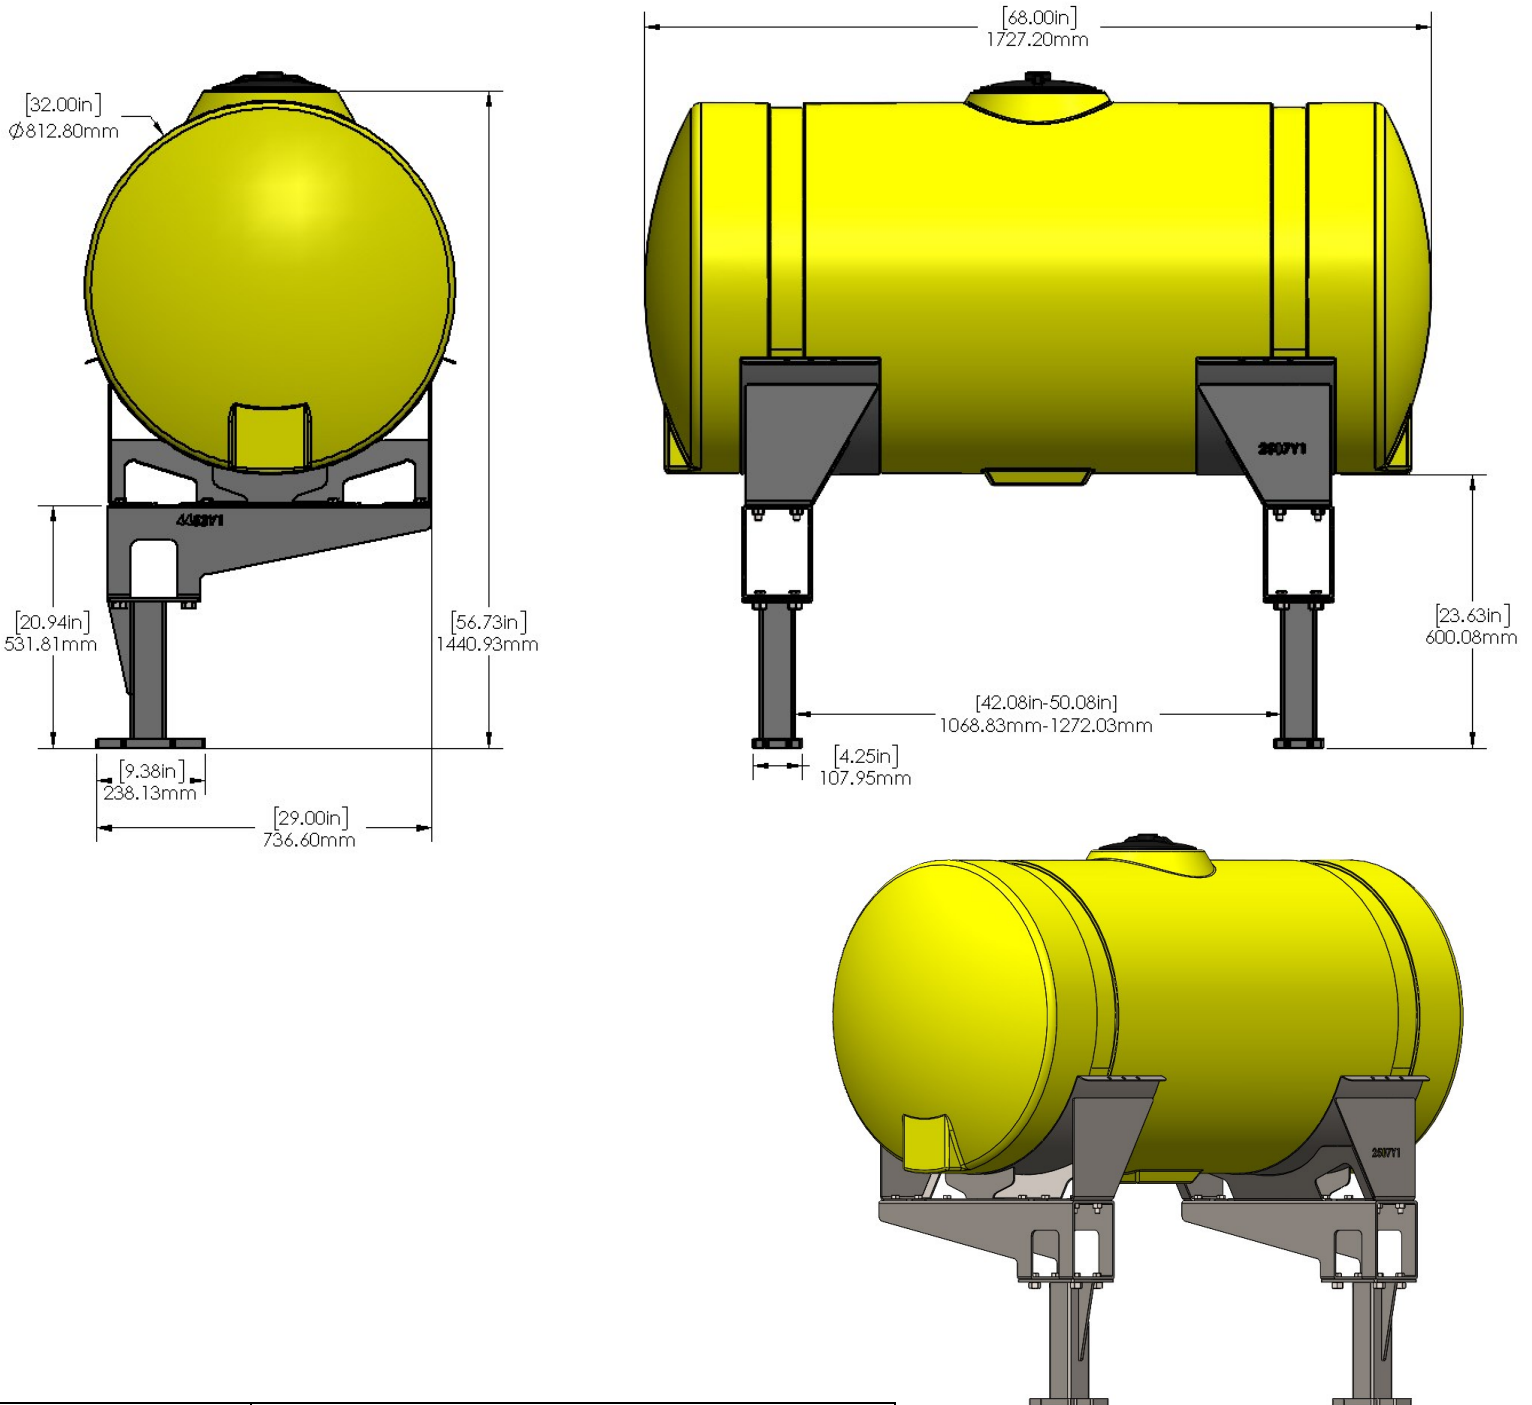

530-01-550750

John Deere 1770/1775 16R30 - 200 Gallon Round Wing Mounted Tank Kit

Instruction Sheet: 396-001840

Part Number	Description
727-02-HZ0200-32-Y	Horizontal Tank - 200 Gal - Yellow - 32" x 68"
420-2507Y1-BK	Tank Saddle Assembly for 32" tank - Black
420-4452Y1-BK	JD 1700/1775 16R - Wing Tank Base Mount Bracket
420-4453Y1-BK	JD 1700/1775 16R - Wing Tank Cradle Mount Bracket

*Kit includes mounting hardware and U-Bolts