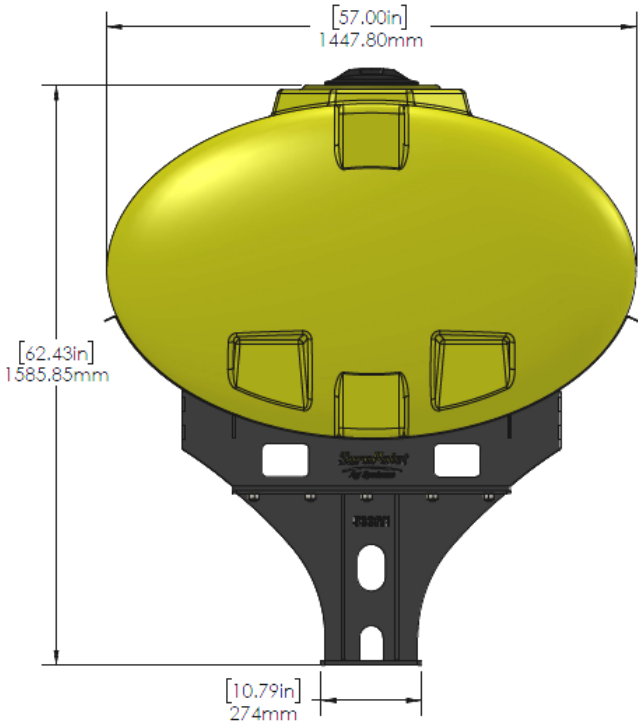

*Kit includes mounting hardware and U-Bolts

530-01-355800

John Deere 1790/1795 40' - 600 Gallon Ellip Hitch Mount Tank Kit (no markers)

Instruction Sheet: 396-001310

Part Number	Description
727-01-HE0600-64-CS-Y	Elliptical Tank - 600 Gal - Yellow
421-5321Y1-BK	600/750 Gallon Elliptical Tank Cradle
421-5331Y1-BK	18" Tank Pedestal

*Kit includes mounting hardware and U-Bolts

530-01-455550

John Deere DB44 (and smaller) - 500 Gallon Elliptical Hitch Mount Tank Kit Instruction Sheet: 396-4108Y1

Part Number	Description
727-01-HE0500-57-OS-Y	Elliptical Tank - 500 Gal - Yellow
421-5638Y1-BK	500 Gallon Elliptical Cradle, Black
421-5331Y1-BK	18" Tank Pedestal