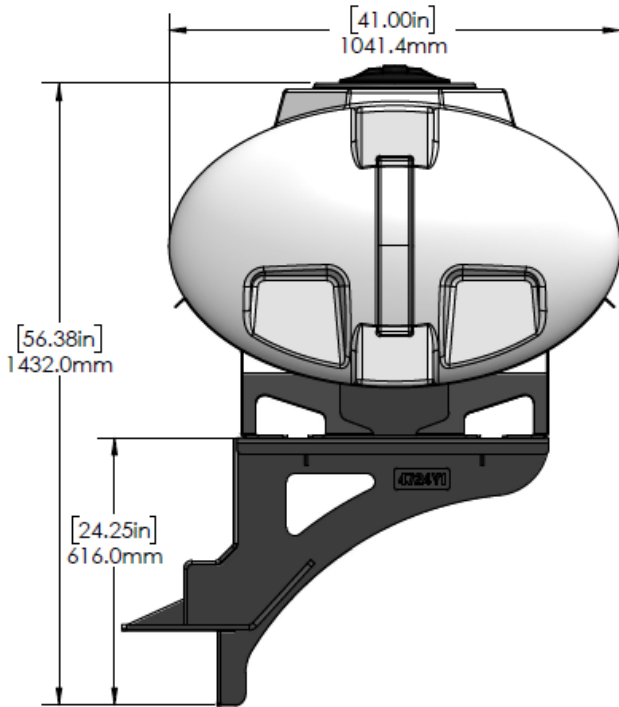

530-03-320210

Kinze 3660/3665 (12R/16R) Bulk Fill - Dual 200 Gal Elliptical Wing Tank Kits

Instruction Sheet: 396-5036Y1

Part Number	Description
727-01-HE0200-41-W	200 Gallon Elliptical Tank
420-4694Y1-BK	200 Gal Elliptical Saddle
420-4724Y1-BK	Kinze Wing Mount Tank Bracket

*Kit includes mounting hardware and U-Bolts