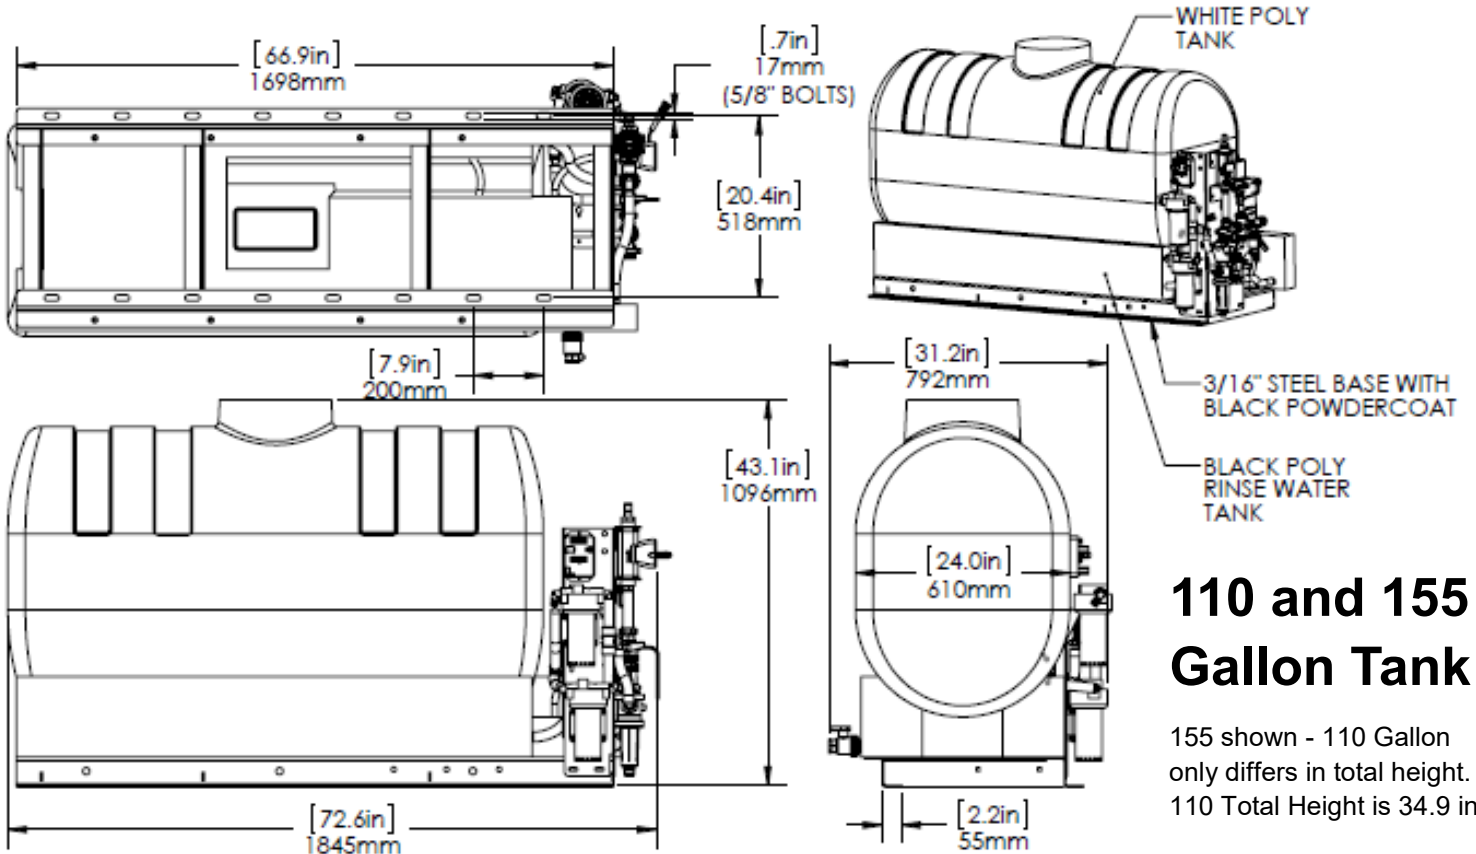

110 and 155 Gallon Tank

155 shown - 110 Gallon only differs in total height. 110 Total Height is 34.9 in.

Recommended Fill Kits

- 520-00-1010 - Accelerator Fill Kit - 2" Flange Fill Kit with 1-1/2" Hose
- 520-00-1011 - Accelerator Fill Kit for 2 Tanks- 2" Flange Fill Kit with 1-1/2" Hose
- 520-00-101120 - Dual Accelerator Tank Plumbing Kit (Tank Outlet Plumbed Together)

Recommended Mounting Kits

- 526-02-200275 - Black 6" Pedestal Kit for Saddle or Accelerator
- 526-02-200280 - Green 22" Pedestal Kit for Saddle or Accelerator
- 526-02-200300 - Black 16" Pedestal Kit for Saddle or Accelerator
- 526-02-200305 - Green 22" Pedestal Kit for Saddle or Accelerator
- 526-02-200350 - Black 22" Pedestal Kit for Saddle or Accelerator
- 526-02-200355 - Green 22" Pedestal Kit for Saddle or Accelerator