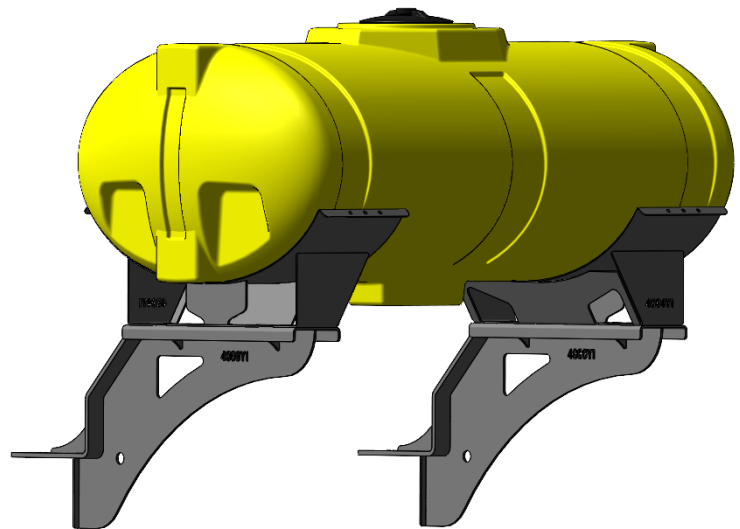

*Kit includes mounting hardware and U-Bolts

530-01-455860

John Deere DB90 - 600 Gallon Elliptical Hitch Mount Tank Kit

Instruction Sheet: 396-5150Y1

Part Number	Description
727-01-HE0600-64-CS-Y	Elliptical Tank - 600 Gal - Yellow
421-5321Y1-BK	600/750 Gallon Elliptical Tank Cradle
421-5331Y1-BK	18" Tank Pedestal

*Kit includes mounting hardware and U-Bolts

530-01-455875

John Deere DB90 - 750 Gallon Elliptical Hitch Mount Tank Kit

Instruction Sheet: 396-5150Y1

Part Number	Description
727-01-HE0750-69-OS-Y	Elliptical Tank - 750 Gal - Yellow
421-5321Y1-BK	600/750 Gallon Elliptical Tank Cradle
421-5331Y1-BK	18" Tank Pedestal

*Kit includes mounting hardware and U-Bolts

530-01-450920

John Deere DB120 - 2-200 Gallon Elliptical Wing Mount Tank Kits

Instruction Sheet: 396-5153Y1

Part Number	Description
727-01-HE0200-41-Y	200 Gal Elliptical Tank - Yellow
420-4694Y1-BK	200 Gallon Elliptical Saddle
420-4966Y1-BK	Wing Tank Mounting Bracket