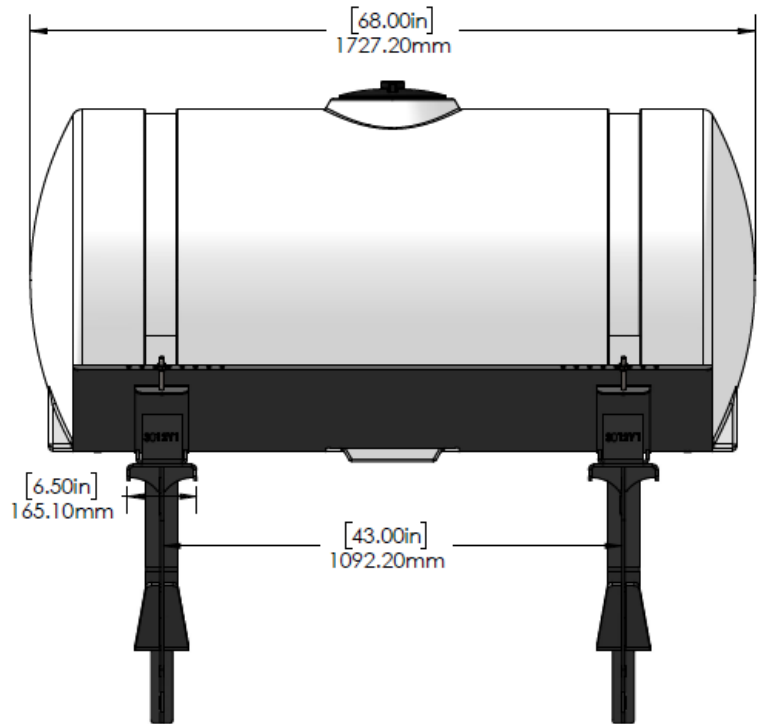

530-03-300200

Kinze 3600/3605 (12R/16R) Bulk Fill - Dual 200 Gal Round Wing Tank Kits

Instruction Sheet: 396-5035Y1

Part Number	Description
727-02-HZ0200-32-W	200 Gallon Round Tank
420-3012Y1-BK	32" Round Tank Saddle
420-3002Y1-BK	200 Gallon Round Tank Support Sheet
420-4724Y1-BK	Kinze Wing Mount Tank Bracket

*Kit includes mounting hardware and U-Bolts