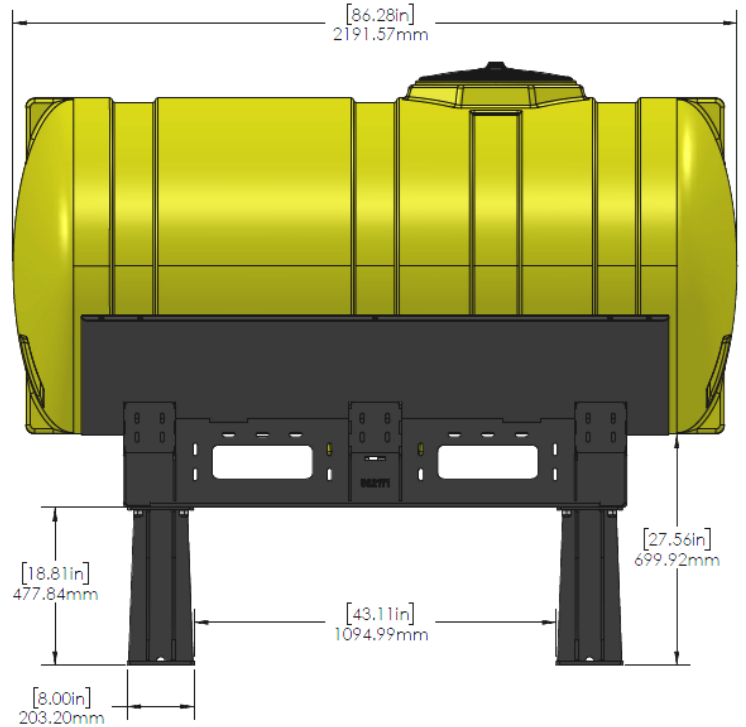

530-01-455570

John Deere DB60 - 600 Gallon Elliptical Hitch Mount Tank Kit

Instruction Sheet: 396-5146Y1

Part Number	Description
727-01-HE0600-64-CS-Y	Elliptical Tank - 600 Gal - Yellow
421-5321Y1-BK	600/750 Gallon Elliptical Tank Cradle
421-5331Y1-BK	18" Tank Pedestal

*Kit includes mounting hardware and U-Bolts