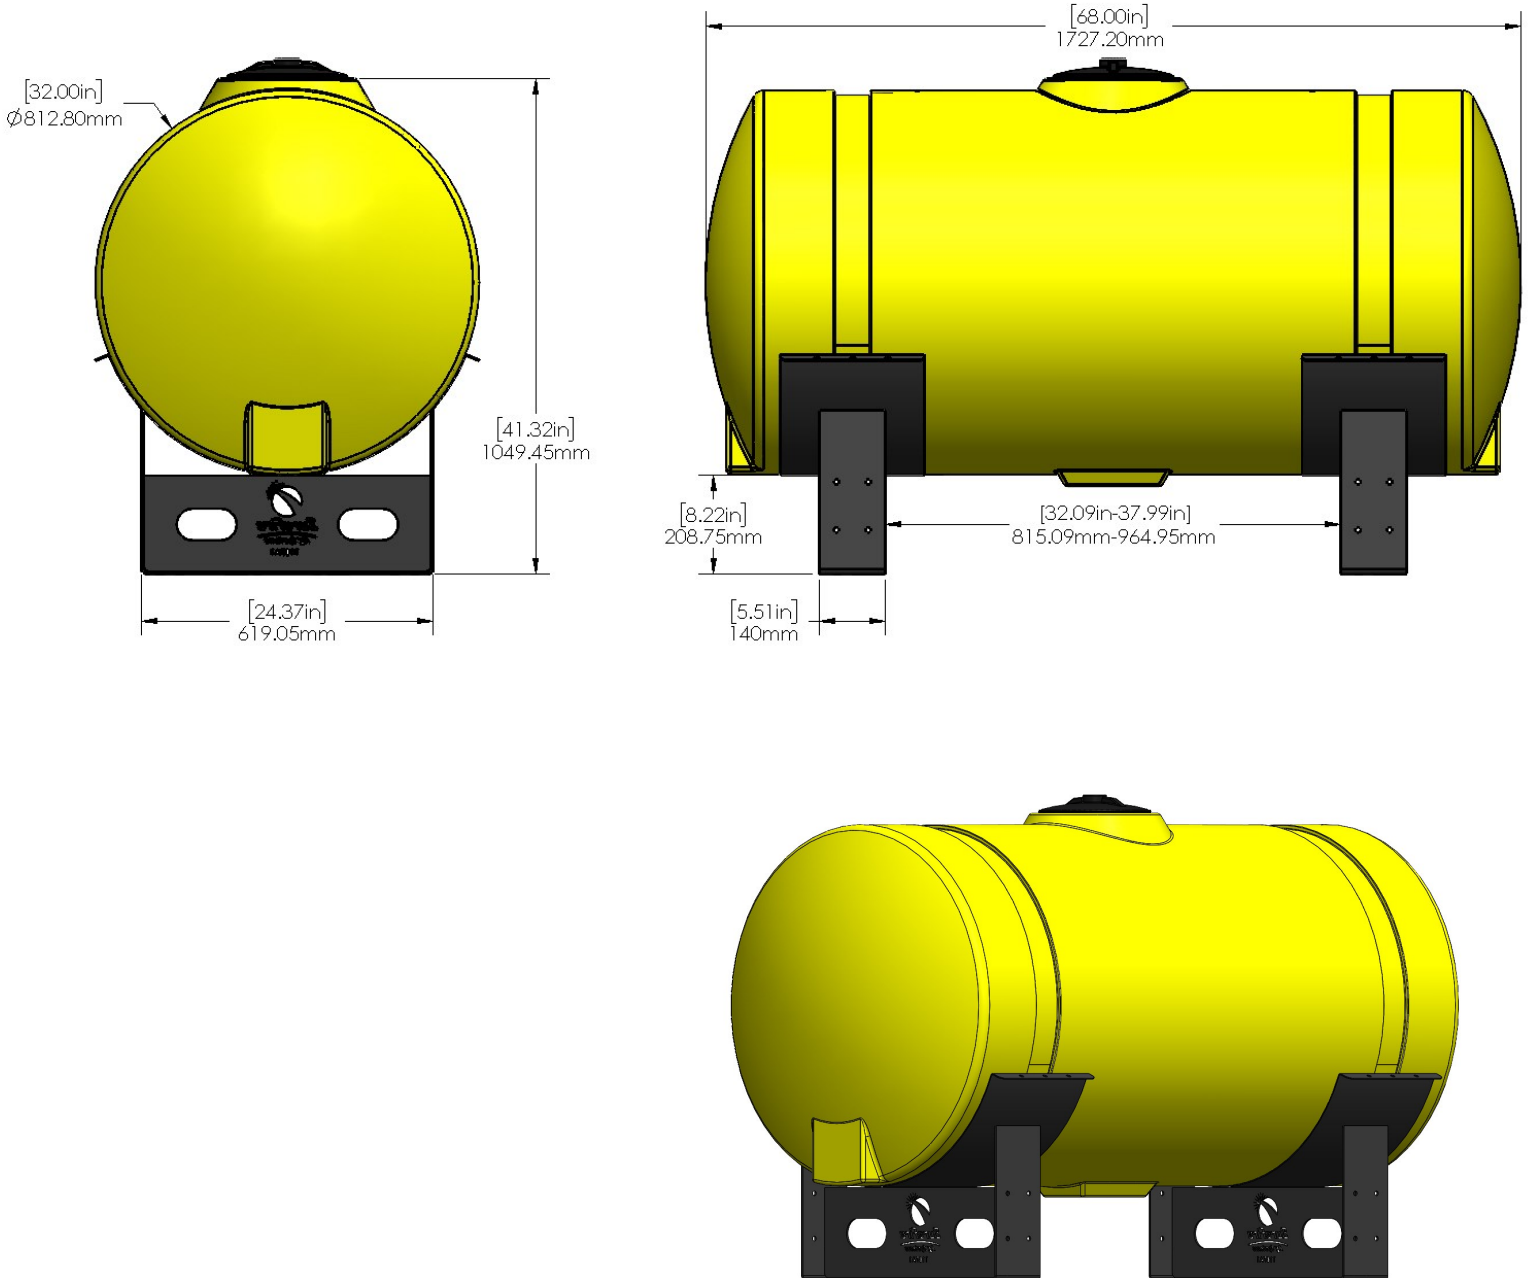

530-00-200200

Yellow 200 Gallon Tank Kit for 32" Tank/ Black Saddles

Instruction Sheet: 396-001600

Part Number	Description
727-02-HZ0200-32-Y	Horizontal Tank - 200 Gal - Yellow
420-1107A1-BK	32" Tank Saddle
525-2055	Tank Strap Kit

*Kit includes mounting hardware and U-Bolts