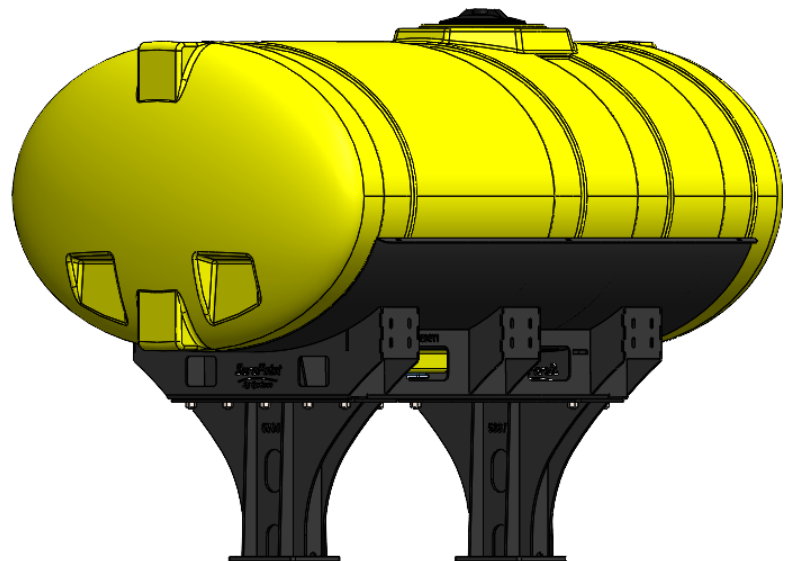

*Kit includes mounting hardware and U-Bolts

530-01-355800

John Deere 1790/1795 40' - 600 Gallon Ellip Hitch Mount Tank Kit (no markers)

Instruction Sheet: 396-001310

Part Number	Description
727-01-HE0600-64-CS-Y	Elliptical Tank - 600 Gal - Yellow
421-5321Y1-BK	600/750 Gallon Elliptical Tank Cradle
421-5331Y1-BK	18" Tank Pedestal

*Kit includes mounting hardware and U-Bolts

530-01-455550

John Deere DB44 (and smaller) - 500 Gallon Elliptical Hitch Mount Tank Kit Instruction Sheet: 396-4108Y1

Part Number	Description
727-01-HE0500-57-OS-Y	Elliptical Tank - 500 Gal - Yellow
421-5638Y1-BK	500 Gallon Elliptical Cradle, Black
421-5331Y1-BK	18" Tank Pedestal