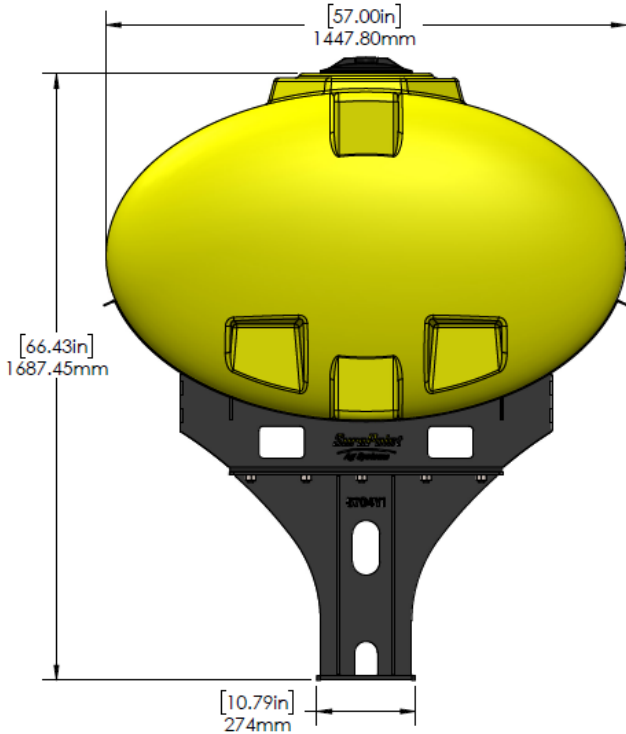

*Kit includes mounting hardware and U-Bolts

530-01-350300

John Deere 1790/1795 30' - 400 Gallon Round Hitch Mount Tank Kit

Instruction Sheet: 396-2874Y1

Part Number	Description
727-02-400APP	Horizontal Tank - 400 Gallon
421-2880Y1-BK	400 Gallon Round Tank Cradle
525-3000	3" Tanks Strap Kit for 400-1000 gal tank

*Kit includes mounting hardware and U-Bolts

530-01-355400

John Deere 1790/1795 30' - 500 Gallon Elliptical Hitch Tank Kit (No Markers)

Instruction Sheet: 396-001400

Part Number	Description
727-01-HE0500-57-OS-Y	Elliptical Tank - 500 Gal - Yellow
421-5638Y1-BK	500 Gallon Elliptical Cradle, Black
421-5704Y1-BK	22" Tank Pedestal