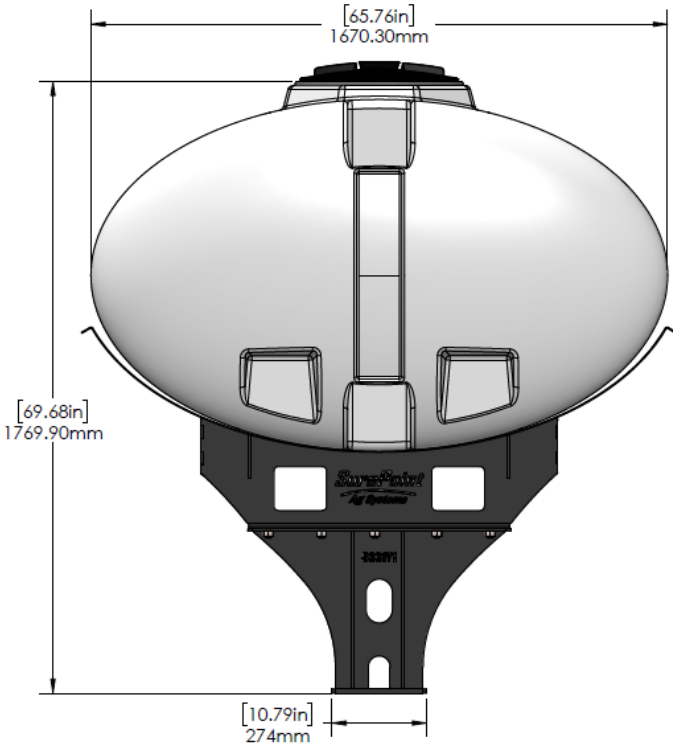

530-03-455260

Kinze 4900/4905 (24R) Hitch Mount Tank - 600 Gal Elliptical

Instruction Sheet: 396-5039Y1

Part Number	Description
727-01-HE0600-64-CS-W	Elliptical Tank - 600 Gal - White
421-5321Y1-BK	600/750 Gallon Elliptical Tank Cradle
421-5331Y1-BK	18" Tank Pedestal

*Kit includes mounting hardware and U-Bolts