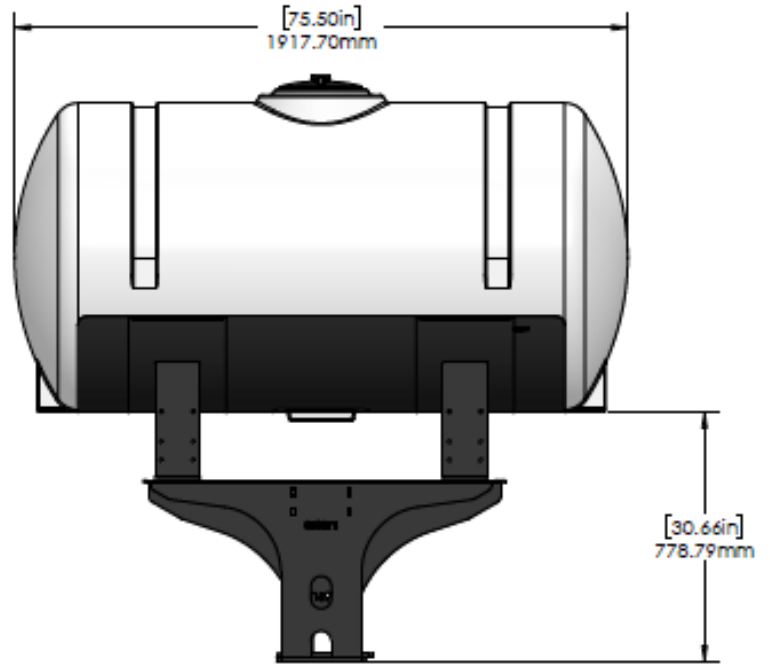

530-02-250500

Case iH 1250/1255 - 300 Gallon Round Hitch Mount Tank Kit (12R/16R Bulk Fill)

Instruction Sheet: 396-2652Y1

Part Number	Description
727-02-HZ0300-38-W	Horizontal Tank - 300 Gal - White
421-2409Y1-BK	400 Gallon Horizontal Cradle
421-3136Y1-BK	22" - 300-500 Gallon Tank Pedestal
421-5159Y1-BK	Case 1250/1255 Rear Tank Pedestal

*Kit includes mounting hardware and U-Bolts