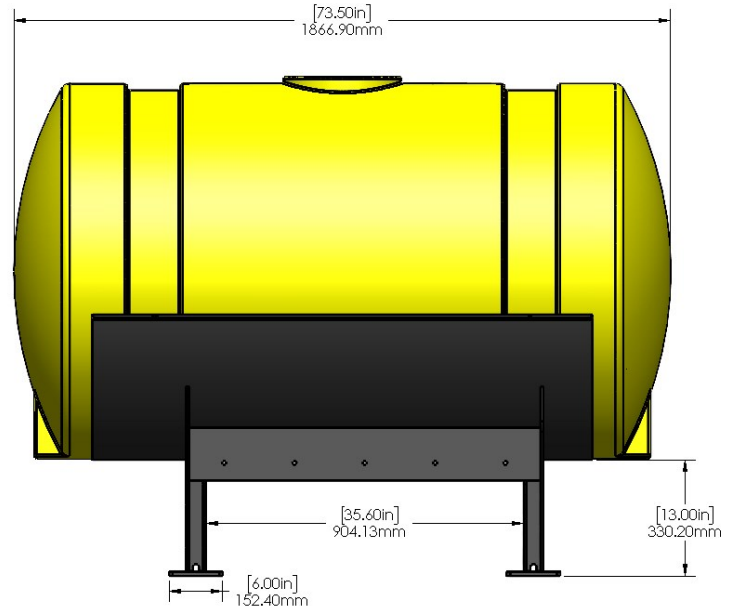

530-01-350300

John Deere 1790/1795 30' - 400 Gallon Round Hitch Mount Tank Kit

Instruction Sheet: 396-2874Y1

Part Number	Description
727-02-400APP	Horizontal Tank - 400 Gallon
421-2880Y1-BK	400 Gallon Round Tank Cradle
525-3000	3" Tanks Strap Kit for 400-1000 gal tank

*Kit includes mounting hardware and U-Bolts