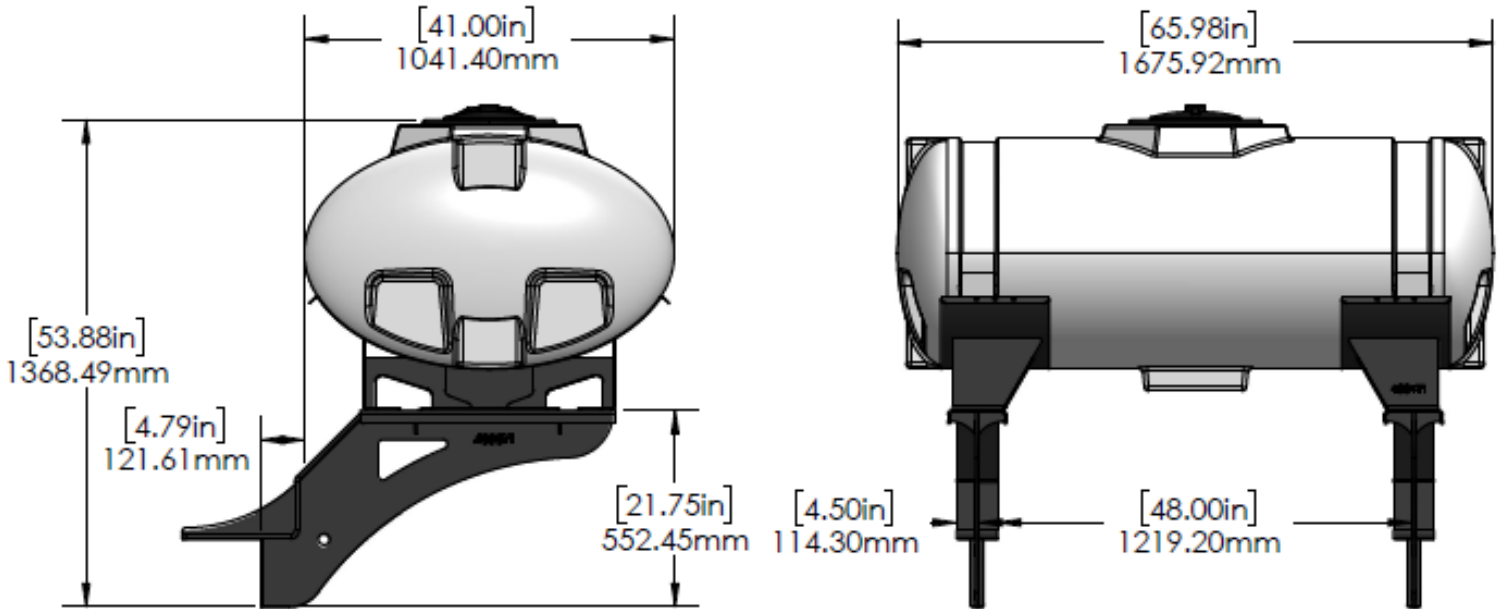

530-03-400050

Kinze 4700/4705 (24R/36R) Bulk Fill - Wing Mount Tank Kit - Dual 200 Gal Ellip. Instruction Sheet: 396-4698Y1

Part Number	Description
727-01-HE0200-41-W	200 Gallon Elliptical Tank
420-4694Y1-BK	200 Gallon Elliptical Tank Saddle
420-4596Y1-BK	24R Wing Tank—Bulk Fill Tank Mount Bracket

*Kit includes mounting hardware and U-Bolts