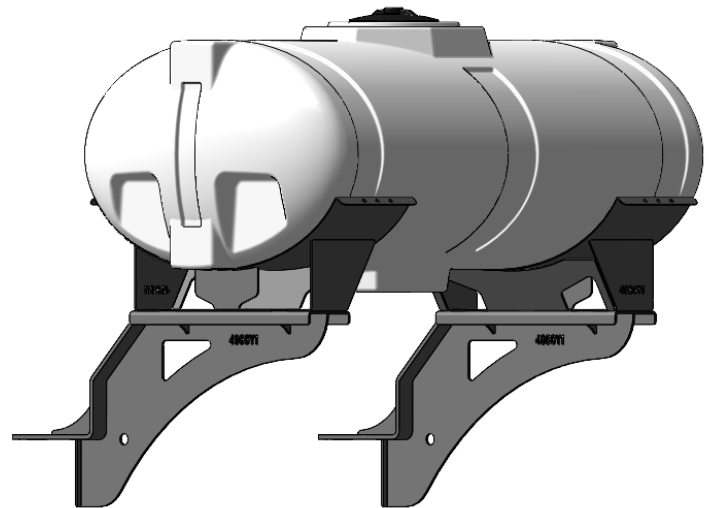

530-03-400050

Kinze 4700/4705 (24R/36R) Bulk Fill - Wing Mount Tank Kit - Dual 200 Gal Ellip. Instruction Sheet: 396-4698Y1

Part Number	Description
727-01-HE0200-41-W	200 Gallon Elliptical Tank
420-4694Y1-BK	200 Gallon Elliptical Tank Saddle
420-4596Y1-BK	24R Wing Tank—Bulk Fill Tank Mount Bracket

*Kit includes mounting hardware and U-Bolts