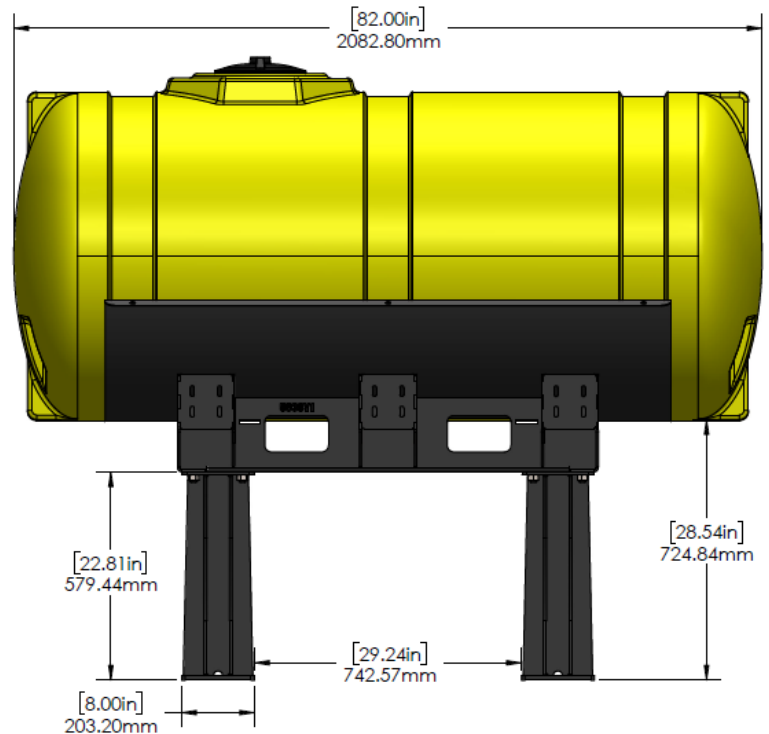

530-01-255500

John Deere 1770/1775 16R30 - 500 Gallon Elliptical Hitch Mount Tank Kit

Instruction Sheet: 396-001310

Part Number	Description
727-01-HE0500-57-OS-Y	Elliptical Tank - 500 Gal - Yellow
421-5638Y1-BK	500 Gallon Elliptical Cradle, Black
421-5704Y1-BK	22" Tank Pedestal

*Kit includes mounting hardware and U-Bolts