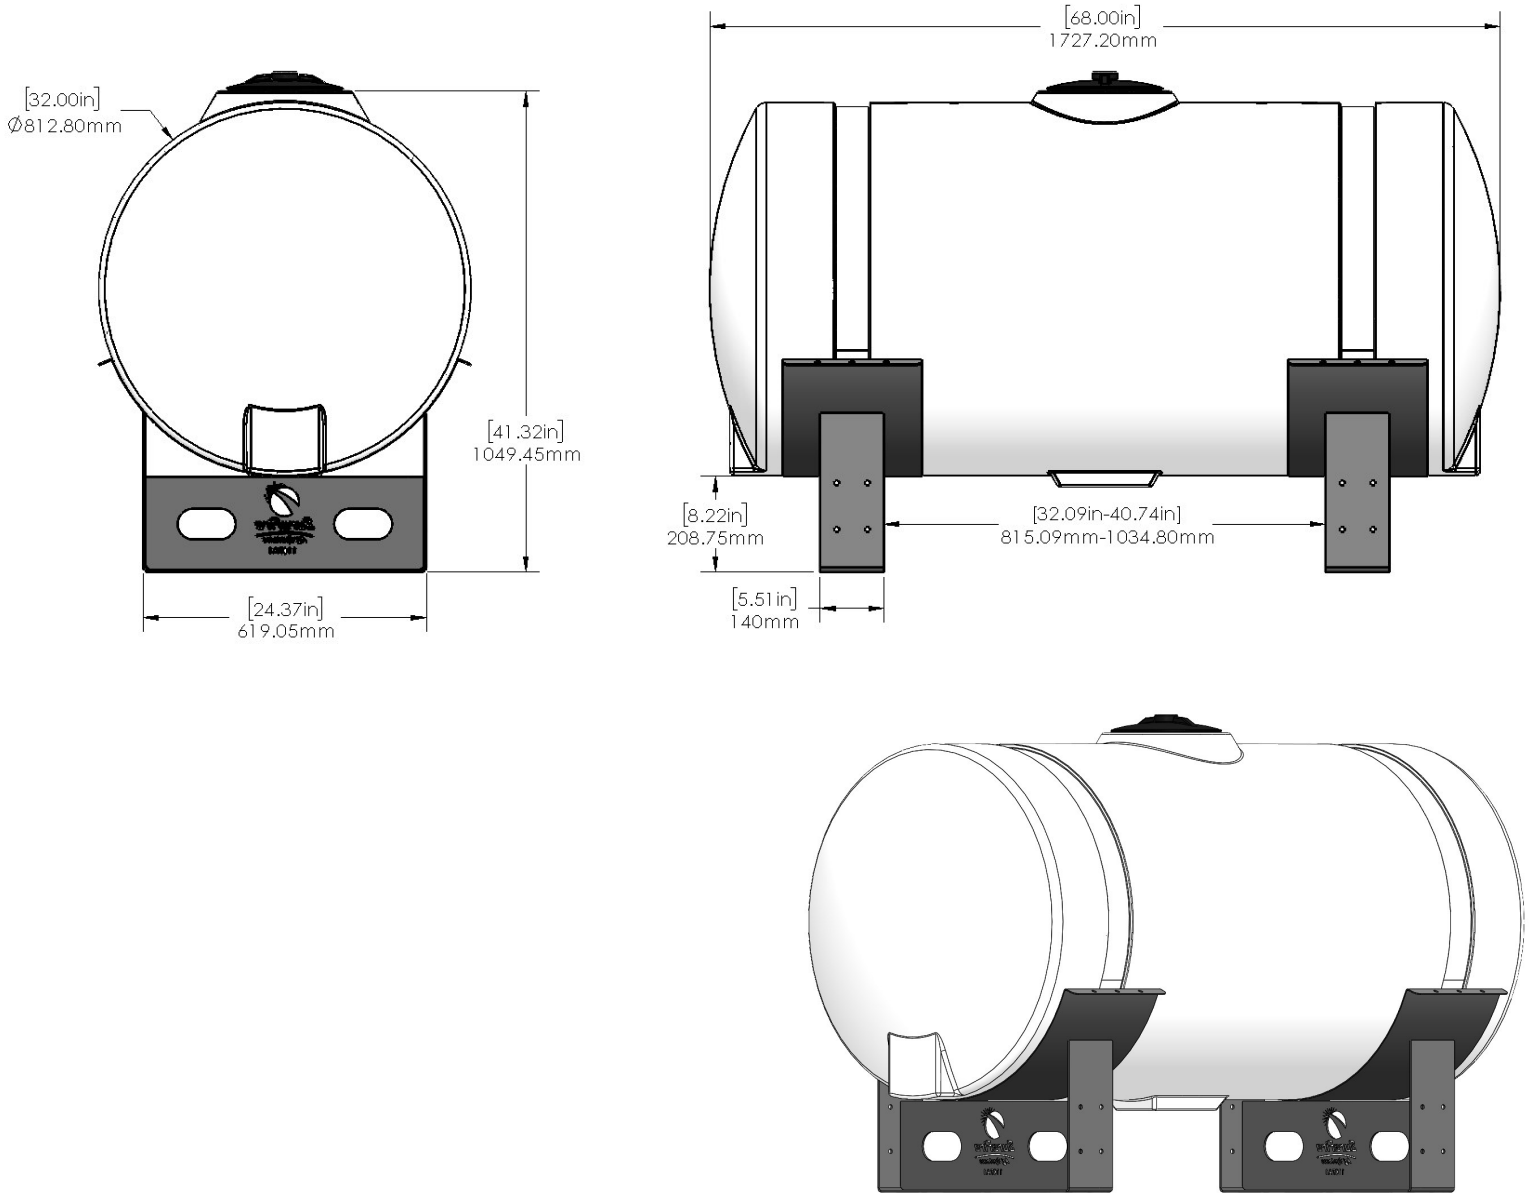

530-00-200100

White 200 Gallon Tank Kit for 32" Tank/ Black Saddles

Instruction Sheet: 396-001600

Part Number	Description
727-02-HZ0200-32-W	Horizontal Tank - 200 Gal - White
420-1107A1-BK	32" Tank Saddle
525-2055	Tank Strap Kit

*Kit includes mounting hardware and U-Bolts