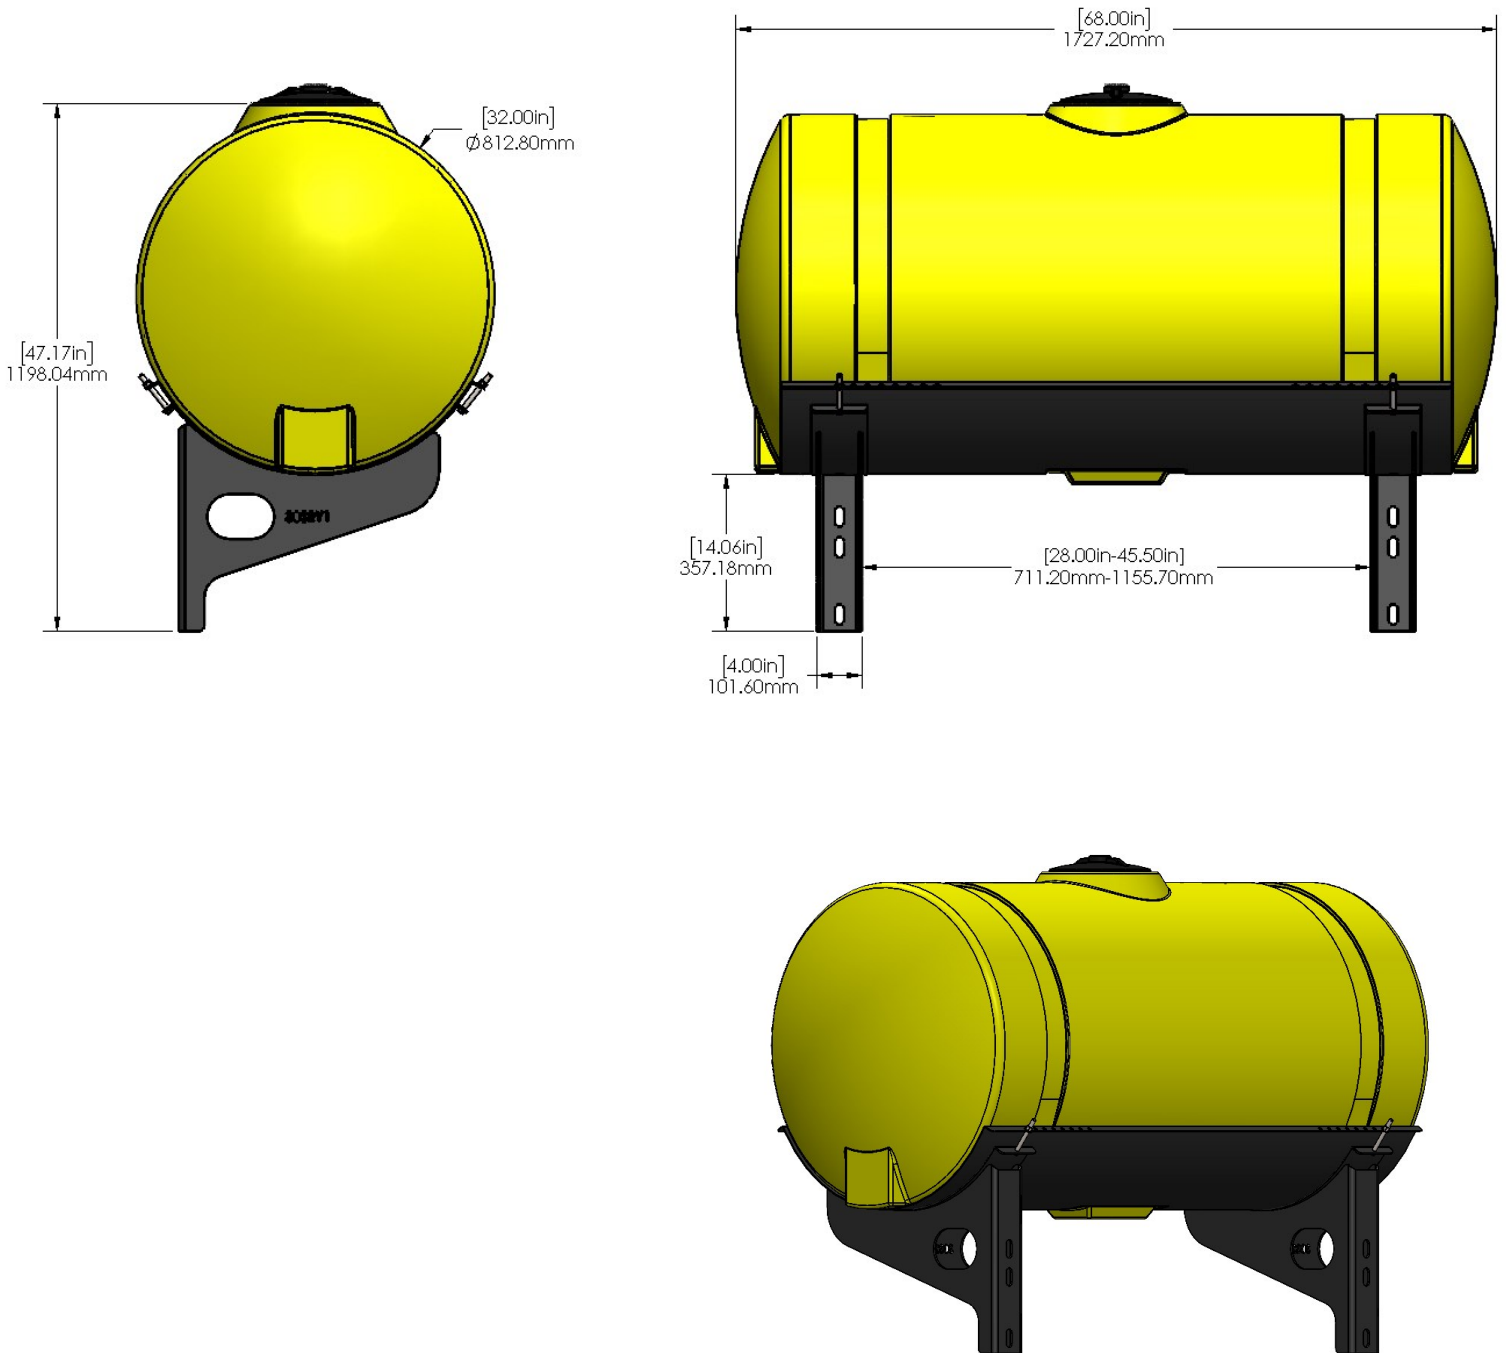

530-01-025150

150 Gal Tank, Bracket, & Hardware for John Deere Applications

Part Number	Description
727-02-HZ0150-32-Y	Horizontal Tank - 150 Gal - Yellow - 32" X 52"
420-3032Y1-BK	Offset Bar Mount Saddle for 32" Tank
420-3003Y1-BK	150 Gallon Round - 32" Tank Support Sheet

*Kit includes mounting hardware and U-Bolts

530-01-025200

200 Gal Tank, Bracket, and Hardware for John Deere Applications

Part Number	Description
727-02-HZ0200-32-Y	Horizontal Tank - 200 Gal - Yellow - 32" X 68"
420-3032Y1-BK	Offset Bar Mount Saddle for 32" Tank
420-3002Y1-BK	200 Gallon Round Cradle