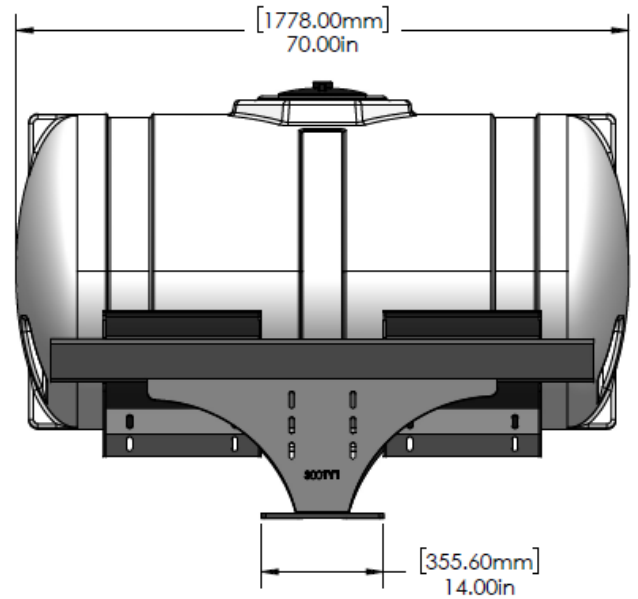

530-02-425400

Case iH 2150 - 400 Gallon Elliptical Tank Kit (12R30/16R30/24R30 Box Planter)

Instruction Sheet: 396-3848Y1

Part Number	Description
727-01-HE0400-57-W	Elliptical Tank - 400 Gal - White
420-3806Y1-BK	Case 2150 Saddle - 400/500 Gallon
420-3801Y1-BK	Case 2150 Front Tank Mount Pedestal
420-5433Y1-BK	Case 2150 16R Box Planter Rear Support

*Kit includes mounting hardware and U-Bolts