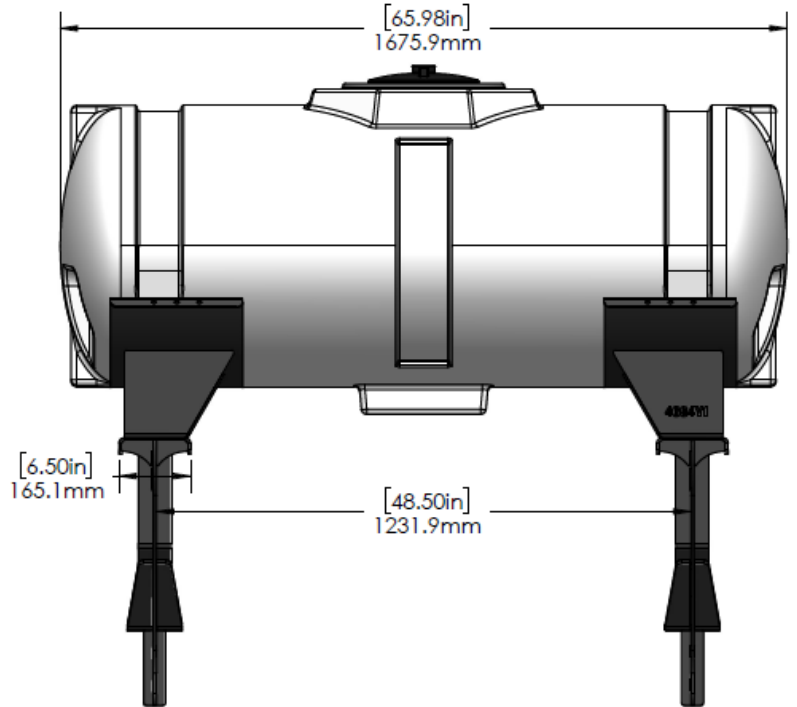

530-03-320210

Kinze 3660/3665 (12R/16R) Bulk Fill - Dual 200 Gal Elliptical Wing Tank Kits

Instruction Sheet: 396-5036Y1

Part Number	Description
727-01-HE0200-41-W	200 Gallon Elliptical Tank
420-4694Y1-BK	200 Gal Elliptical Saddle
420-4724Y1-BK	Kinze Wing Mount Tank Bracket

*Kit includes mounting hardware and U-Bolts