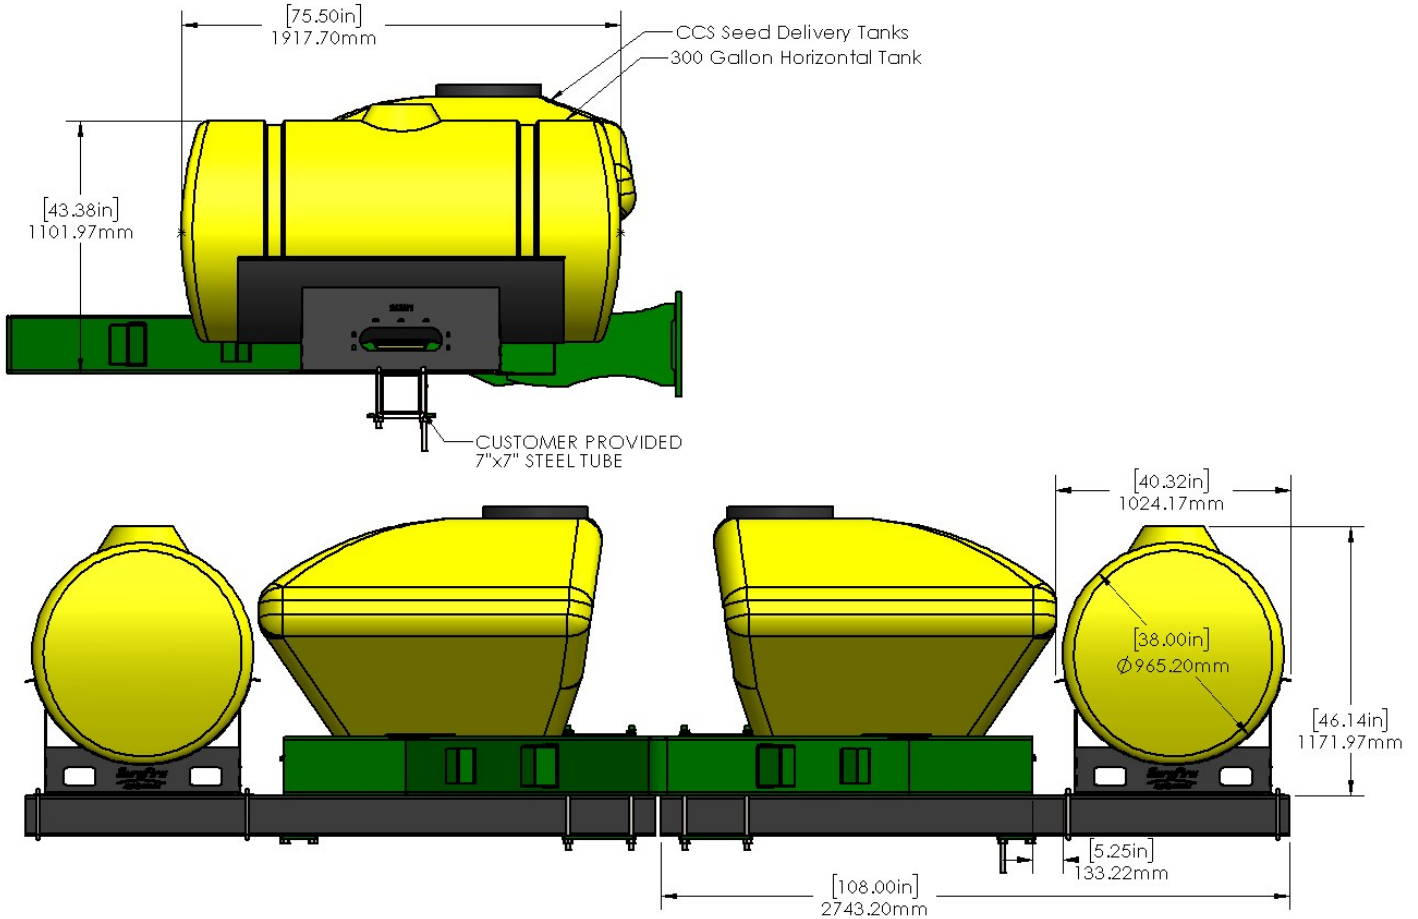

530-01-750500

John Deere DR24 - Dual 300 Gallon Round Tank Kit

(Customer Provided 7x7 Mounting Tube)

Instruction Sheet: 396-2979Y1

Part Number	Description
HZ0300-38	300 Gal Horizontal Tank
421-2972Y1-BK	300 Gallon Round Tank Cradle
380-1040	5/8" U-Bolt Kit - fits 7x7 tube

*Kit includes mounting hardware and U-Bolts