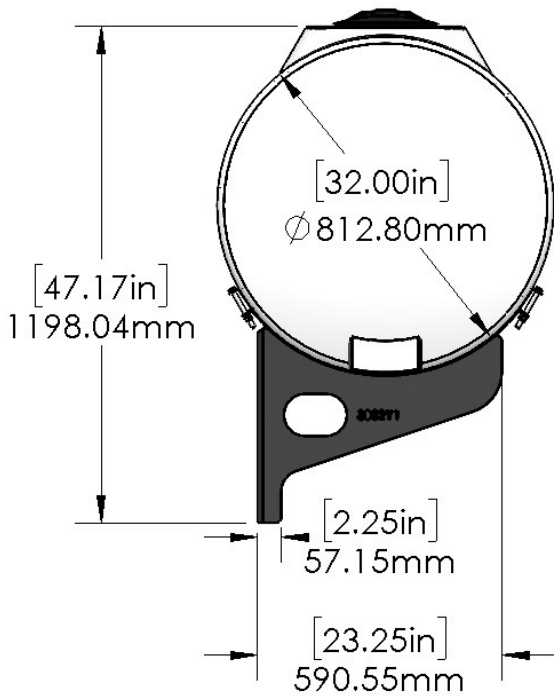

530-03-230100

Kinze 3500/3505 (6R/8R) Non-Split Row Dual 150 Gallon Tanks

Instruction Sheet: 396-5570Y1

Part Number	Description
727-02-HZ0150-32-W	150 Gal Horizontal Tank
420-3032Y1-BK	Offset Bar Mount Saddle
420-3003Y1-BK	150 Gal Round Tank Support Sheet

*Kit includes mounting hardware and U-Bolts