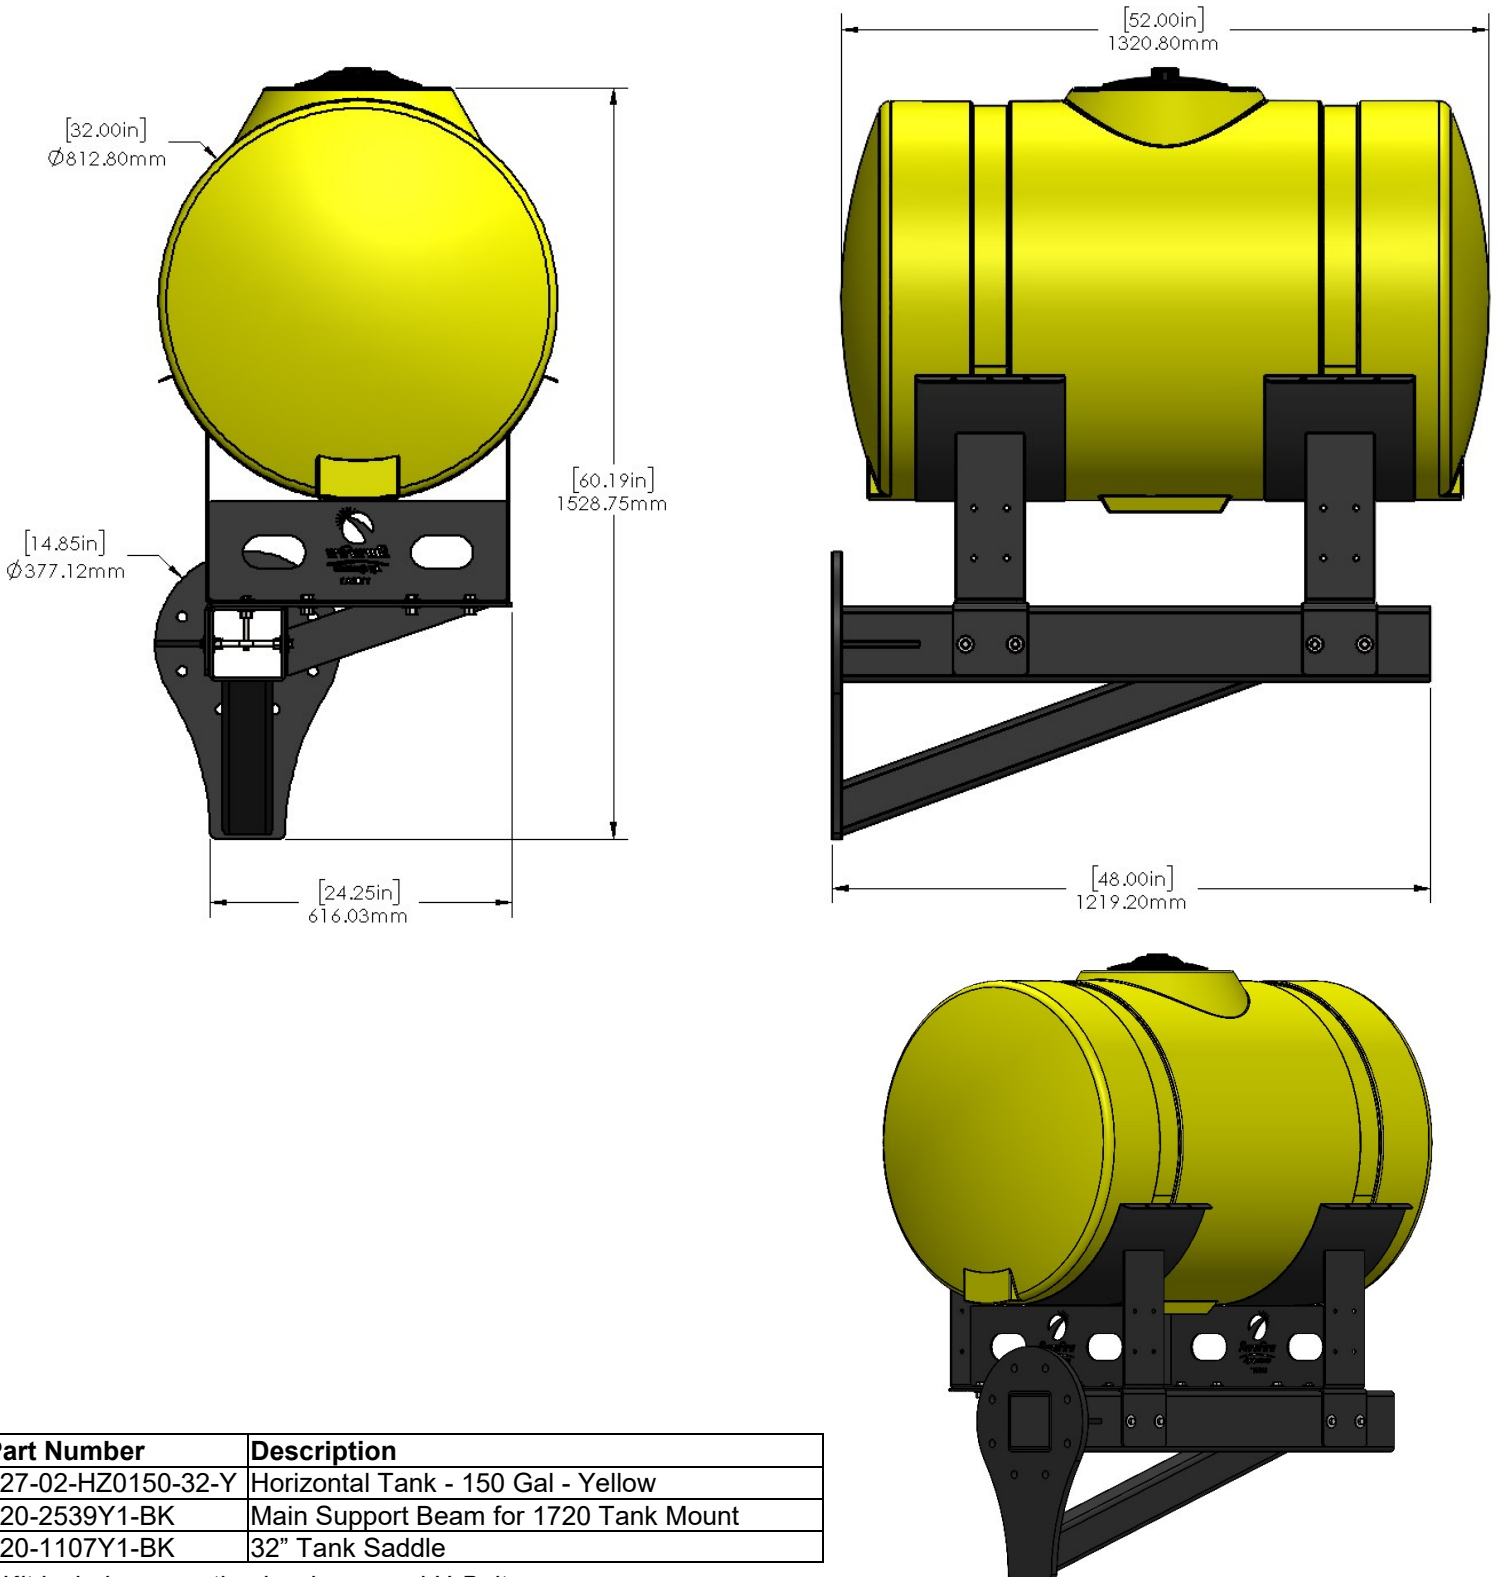

530-01-650500

John Deere 1720/1725 CCS 150 Gallon Tank Mount Kit

Instruction Sheet: 396-001810

Part Number	Description
727-02-HZ0150-32-Y	Horizontal Tank - 150 Gal - Yellow
420-2539Y1-BK	Main Support Beam for 1720 Tank Mount
420-1107Y1-BK	32" Tank Saddle

*Kit includes mounting hardware and U-Bolts