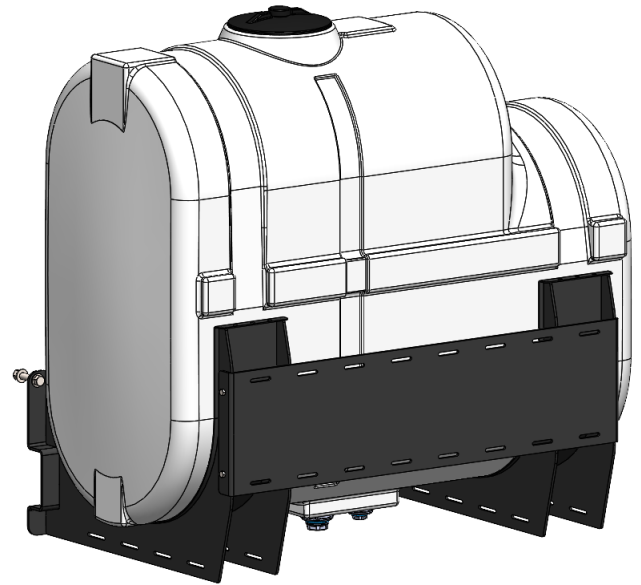

530-02-300200

Case IH 2140 - 200 Gallon Side Mount Tank Kit (Two Tanks)

Instruction Sheet: 396-5118Y1

Part Number	Description
727-08-CAW0200-24-W	White Sidemount Cutaway Tank - 200 Gal White
420-4155Y1-BK	Case 2140 - 200 Gallon Cutaway Tank Mount Weldment
420-4154Y1-BK	Case 2140 - 200 Gallon Cutaway Tank Mount Front Plate

*Kit includes mounting hardware