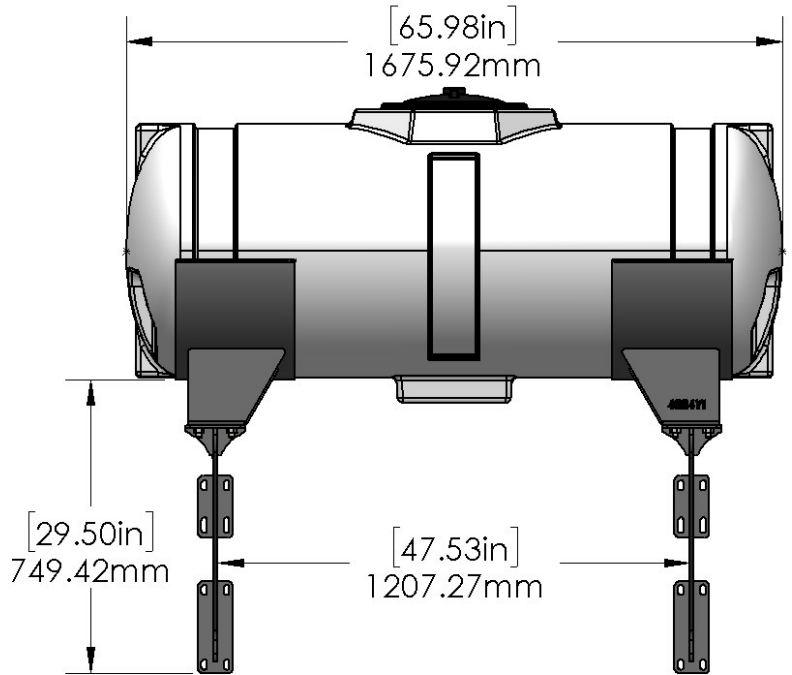

530-02-450050

Case iH 1255 24R30 Bulk Fill - 200 Gallon Wing Mounted Tank Kit Instruction Sheet: 396-4705Y1

Part Number	Description
727-01-HE0200-41-W	Elliptical Tank - 200 Gal - White - Center Sump
420-4694Y1-BK	200 Gallon Elliptical Tank Saddle
420-4596Y1-BK	24R Wing Tank - Bulk Fill Tank Mount Bracket

*Kit includes mounting hardware and U-Bolts