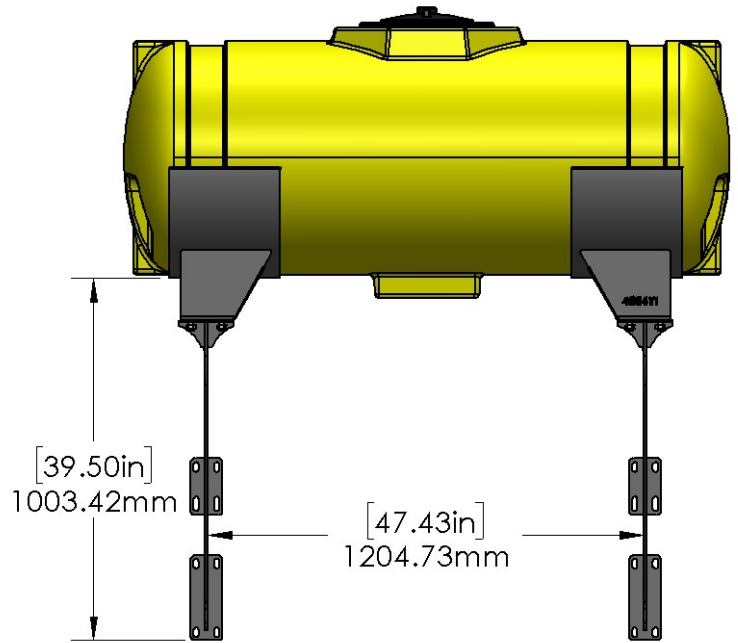

530-01-550625

John Deere 1775 24R30 Row Box - 200 Gallon Elliptical Wing Mounted Tank Kit (no markers)

Instruction Sheet: 396-4107Y1

Part Number	Description
727-01-HE0200-41-Y	Elliptical Tank - 200 Gal - Yellow
420-4694Y1-BK	200 Gallon Elliptical Tank Saddle
420-4600Y1-BK	24R Wing Tank - Row Box Tank Mount Bracket

*Kit includes mounting hardware and U-Bolts