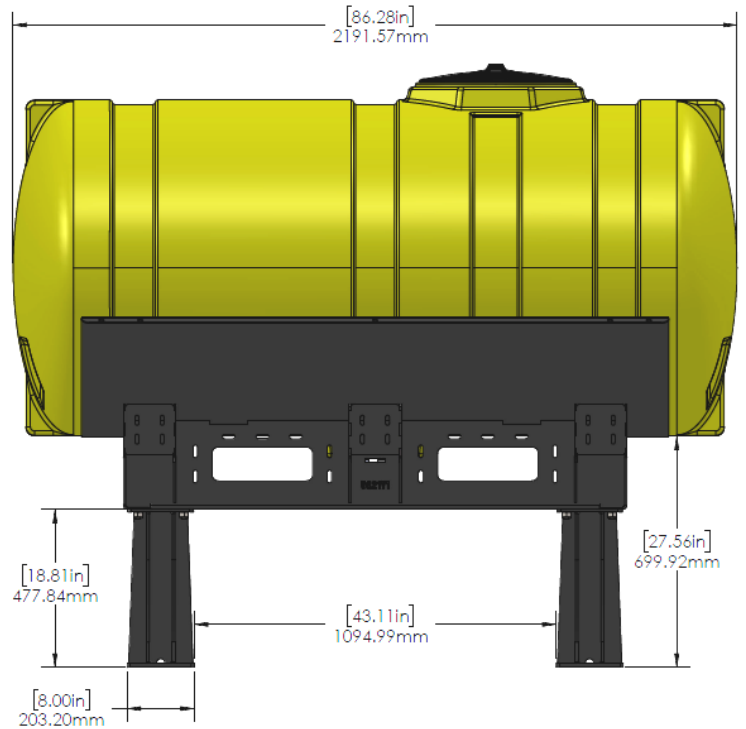

530-01-455960

John Deere DB120 - 600 Gallon Elliptical Hitch Mount Tank Kit

Instruction Sheet: 396-5152Y1

Part Number	Description
727-01-HE0600-64-CS-Y	Elliptical Tank - 600 Gal - Yellow
421-5321Y1-BK	600/750 Gallon Elliptical Tank Cradle
421-5331Y1-BK	18" Tank Pedestal

*Kit includes mounting hardware and U-Bolts