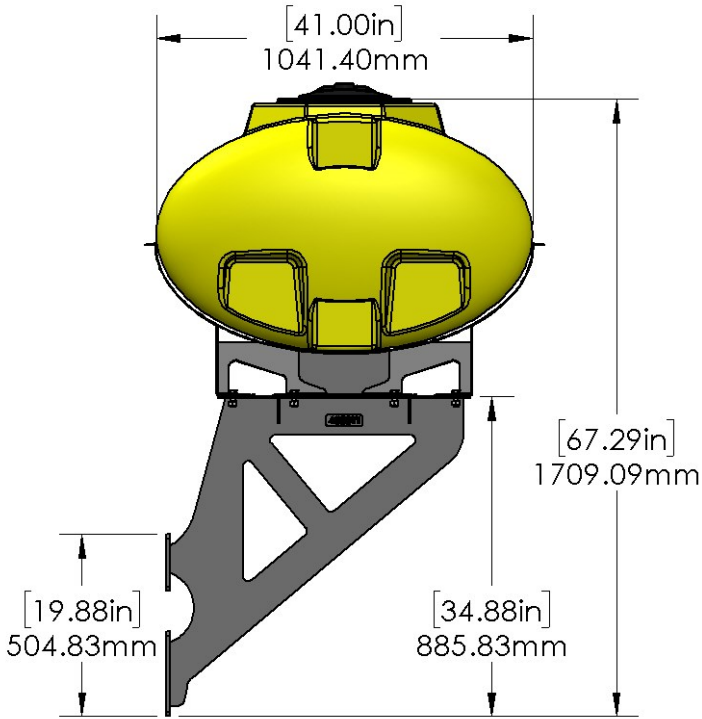

*Kit includes mounting hardware and U-Bolts

530-01-550600

John Deere 1770/1775 24R30 - 200 Gallon Round Wing Mounted Tank Kit

Instruction Sheet: 396-4107Y1

Part Number	Description
727-02-HZ0200-32-Y	Horizontal Tank - 200 Gal - Yellow
420-3834Y1-BK	John Deere 1775NT 24R30 Wing Tank Bracket
420-2507Y1-BK	Tank Saddle Weld Assembly for 32" Tank

*Kit includes mounting hardware and U-Bolts

530-01-550625

John Deere 1775 24R30 Row Box - 200 Gallon Elliptical Wing Mounted Tank Kit (no markers)

Instruction Sheet: 396-4107Y1

Part Number	Description
727-01-HE0200-41-Y	Elliptical Tank - 200 Gal - Yellow
420-4694Y1-BK	200 Gallon Elliptical Tank Saddle
420-4600Y1-BK	24R Wing Tank - Row Box Tank Mount Bracket