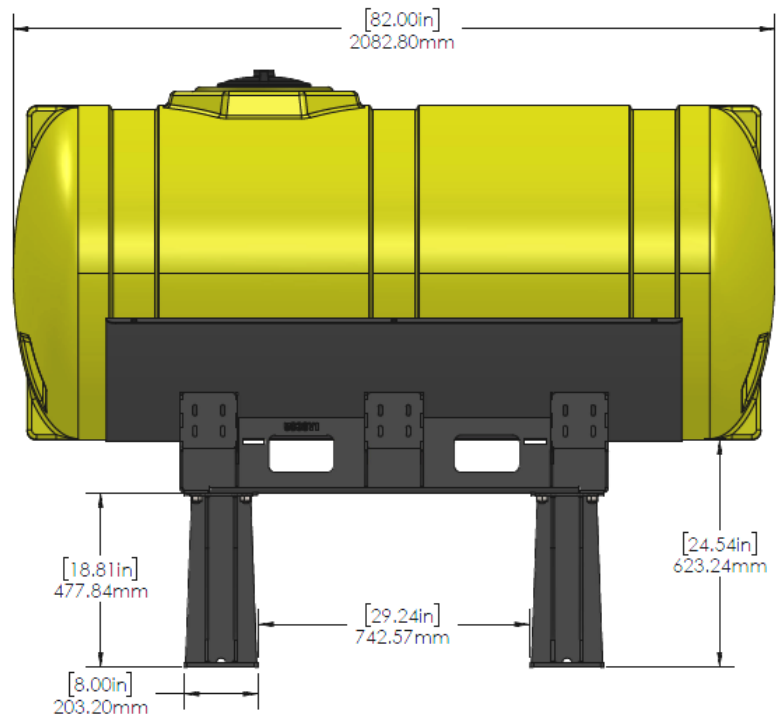

530-01-455950

John Deere DB120 - 500 Gallon Elliptical Hitch Mount Tank Kit

Instruction Sheet: 396-5152Y1

Part Number	Description
727-01-HE0600-64-CS-Y	Elliptical Tank - 600 Gal - Yellow
421-5321Y1-BK	600/750 Gallon Elliptical Tank Cradle
421-5331Y1-BK	18" Tank Pedestal

*Kit includes mounting hardware and U-Bolts