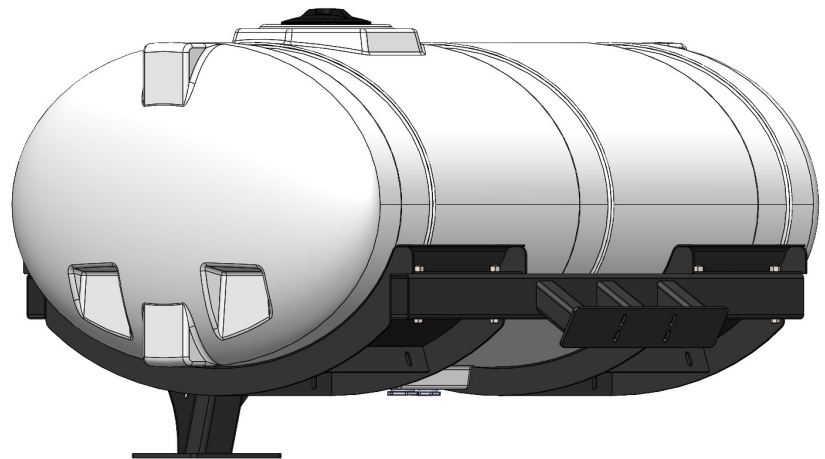

530-02-400500

Case iH 2150 - 500 Gallon Elliptical Tank Kit (16R30/24R30 Bulk Fill)

Instruction Sheet: 396-3848Y1

Part Number	Description
727-01-HE0500-57-CS-W	Elliptical Tank - 500 Gal - White - Center Sump
420-3806Y1-BK	Case 2150 Saddle
420-3801Y1-BK	Case 2150 Front Tank Mount Pedestal

*Kit includes mounting hardware and U-Bolts