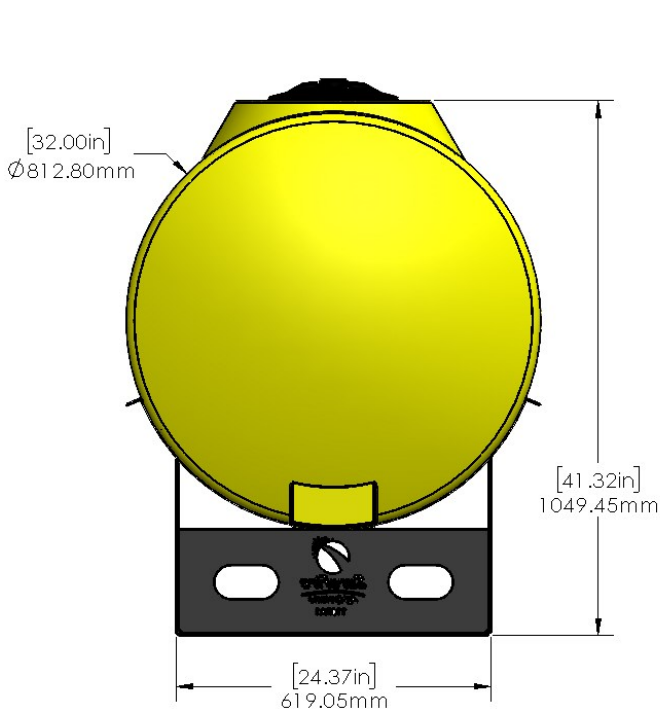

530-00-150200

Yellow 150 Gallon Tank Kit for 32" Tank/ Black Saddles

Instruction Sheet: 396-001600

Part Number	Description
727-02-HZ0150-32-Y	Horizontal Tank - 150 Gal - Yellow
420-1107A1-BK	32" Tank Saddle
525-2055	Tank Strap Kit

*Kit includes mounting hardware and U-Bolts