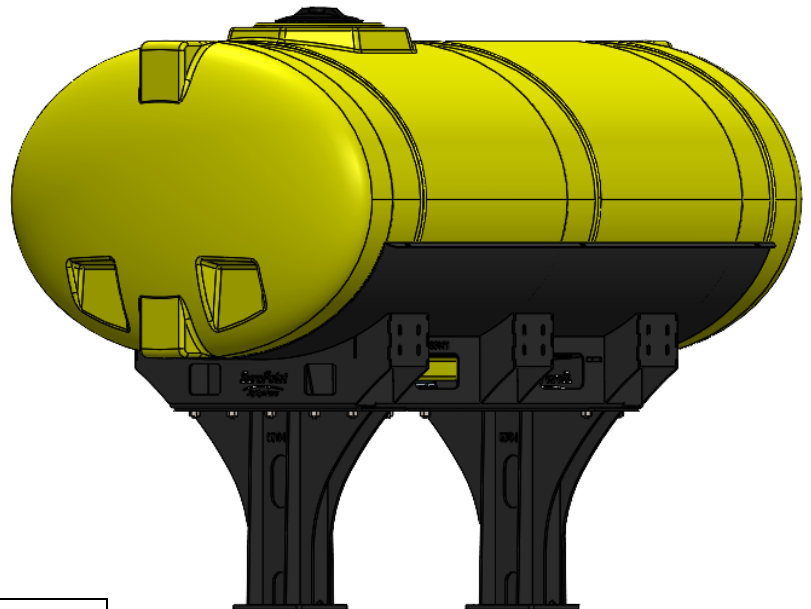

Universal Tank Brackets

Kit Description	Kit Number
Yellow 150 Gallon Round (32"Ø) Universal Tank Kit with Black Cradle	530-00-100100
Yellow 150 Gallon Elliptical Universal Tank Kit with Black Saddles	530-00-100150
Yellow 200 Gallon Round (38"Ø) Universal Tank Kit with Black Cradle	530-00-100200
White 150 Gallon Tank Kit for 32" Tank/ Black Saddles	530-00-150100
Yellow 150 Gallon Tank Kit for 32" Tank/ Black Saddles	530-00-150200
White 200 Gallon Tank Kit for 32" Tank/ Black Saddles	530-00-200100
White 200 Gallon Tank Kit for 38" Tank/ Black Saddles	530-00-200150
Yellow 200 Gallon Tank Kit for 32" Tank/ Black Saddles	530-00-200200
Yellow 200 Gallon Tank Kit for 38" Tank/ Black Saddles	530-00-200250
White 300 Gallon Tank Kit for 38" Tank/ Black Saddles	530-00-300100
Yellow 300 Gallon Tank Kit for 38" Tank/ Black Saddles	530-00-300200
White 400 Gallon Elliptical Universal Hitch Mount Tank Kit	530-00-400100
White 500 Gallon Elliptical Universal Hitch Mount Tank Kit	530-00-500100
White 600 Gallon Elliptical Universal Hitch Mount Tank Kit	530-00-600100
White 750 Gallon Elliptical Universal Hitch Mount Tank Kit	530-00-750100

*Kit includes mounting hardware and U-Bolts

530-01-250400

John Deere 1770/1775 16R30 - 400 Gallon Elliptical Hitch Mount Tank Kit

Instruction Sheet: 396-001310

Part Number	Description
727-01-HE0400-57-Y	Elliptical Tank - 400 Gal - Yellow
421-2020A1-BK	16-3/4" - 300-500 Gallon Tank Pedestal
421-1333A2-BK	400 Gallon Elliptical Cradle

*Kit includes mounting hardware and U-Bolts

530-01-255500

John Deere 1770/1775 16R30 - 500 Gallon Elliptical Hitch Mount Tank Kit

Instruction Sheet: 396-001310

Part Number	Description
727-01-HE0500-57-OS-Y	Elliptical Tank - 500 Gal - Yellow
421-5638Y1-BK	500 Gallon Elliptical Cradle, Black
421-5704Y1-BK	22" Tank Pedestal