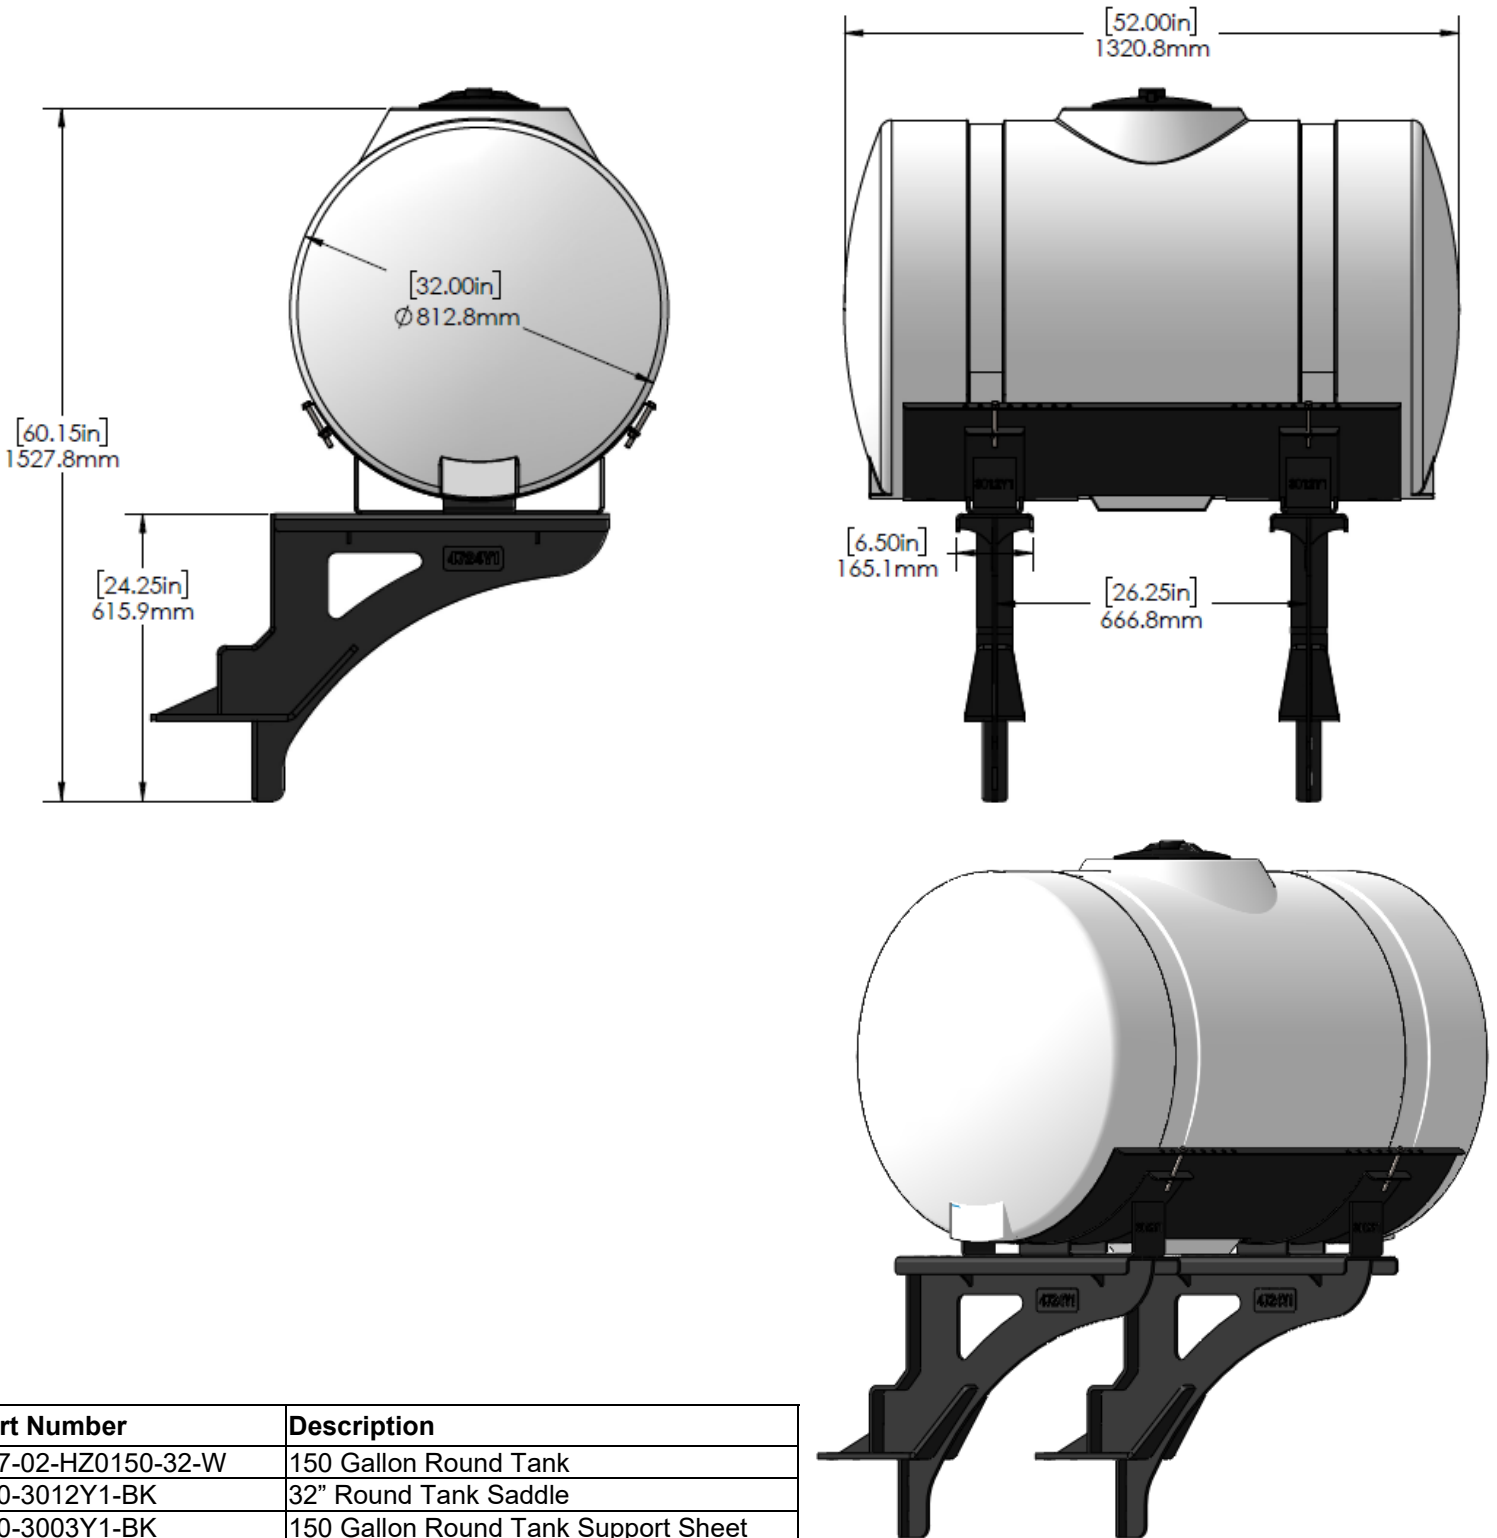

530-03-320150

Kinze 3660/3665 (12R/16R) Bulk Fill - Dual 150 Gal Round Wing Tank Kits

Instruction Sheet: 396-5036Y1

Part Number	Description
727-02-HZ0150-32-W	150 Gallon Round Tank
420-3012Y1-BK	32" Round Tank Saddle
420-3003Y1-BK	150 Gallon Round Tank Support Sheet
420-4724Y1-BK	Kinze Wing Mount Tank Bracket

*Kit includes mounting hardware and U-Bolts