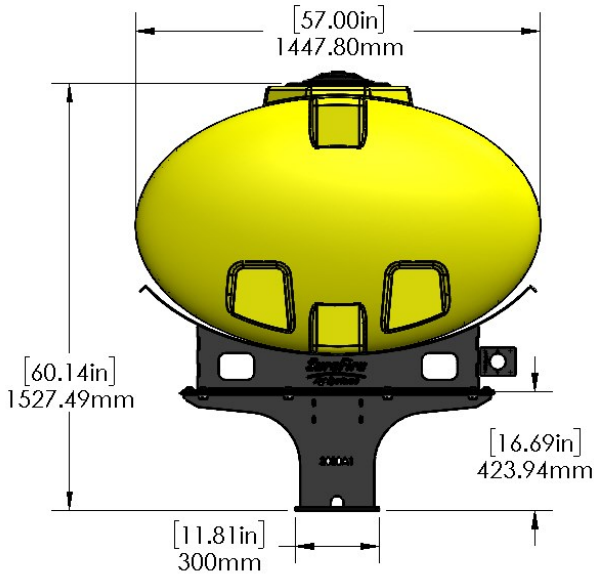

*Kit includes mounting hardware and U-Bolts

530-01-155600

John Deere 1770/1775 24R30 - 750 Gallon Elliptical Hitch Mount Tank Kit

Instruction Sheet: 396-001290

Part Number	Description
727-01-HE0750-69-OS-Y	Elliptical Tank - 750 Gal - Yellow
421-5321Y1-BK	600/750 Gallon Elliptical Tank Cradle
421-5331Y1-BK	18" Tank Pedestal

*Kit includes mounting hardware and U-Bolts

530-01-250400

John Deere 1770/1775 16R30 - 400 Gallon Elliptical Hitch Mount Tank Kit

Instruction Sheet: 396-001310

Part Number	Description
727-01-HE0400-57-Y	Elliptical Tank - 400 Gal - Yellow
421-2020A1-BK	16-3/4" - 300-500 Gallon Tank Pedestal
421-1333A2-BK	400 Gallon Elliptical Cradle