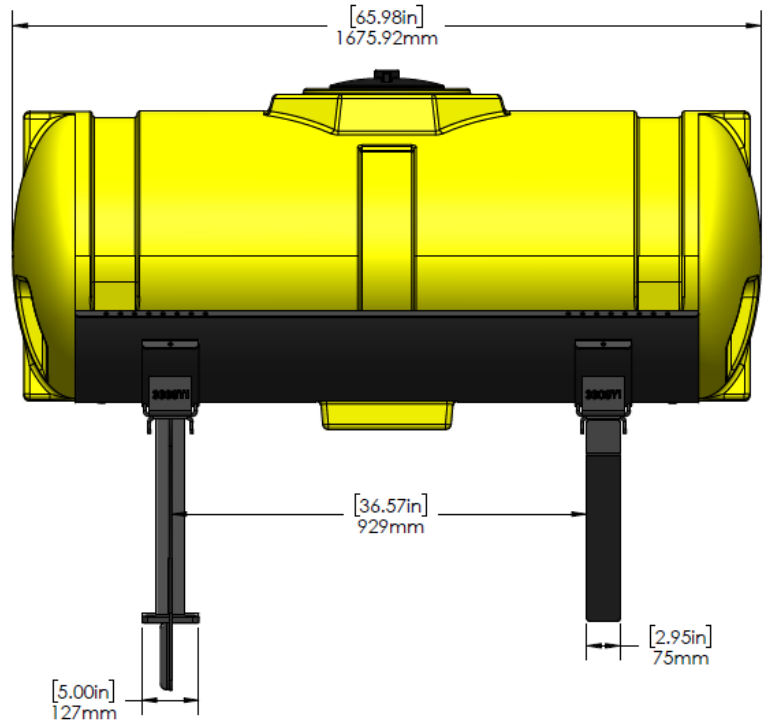

*Kit includes mounting hardware and U-Bolts

530-01-550575

John Deere 1760/1765NT 12R30 - 200

Gallon Elliptical Wing Mounted Tank Kit

Instruction Sheet: 396-3088Y1

Part Number	Description
727-01-HE0200-41-Y	Elliptical Tank - 200 Gal - Yellow
420-3009Y1-BK	150 Gallon Elliptical Tank Saddle
420-3001Y1-BK	150 Gallon Elliptical Tank Support Sheet
420-5844Y1-BK	JD 1760/1765NT Outer Tank Bracket
420-5840Y1-BK	JD 1760/1765 Inner Tank Bracket