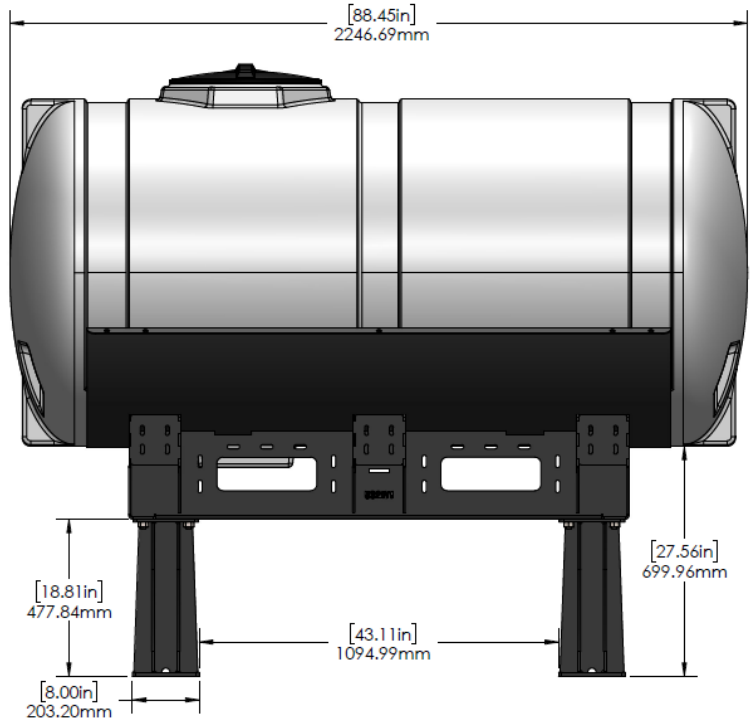

530-03-455175

Kinze 4900/4905 (16R) Hitch Mount Tank - 750 Gal Elliptical - No Markers

Instruction Sheet: 396-4864Y1

Part Number	Description
727-01-HE0750-69-OS-W	Elliptical Tank - 750 Gal - White
421-5321Y1-BK	600/750 Gallon Elliptical Tank Cradle
421-5331Y1-BK	18" Tank Pedestal

*Kit includes mounting hardware and U-Bolts