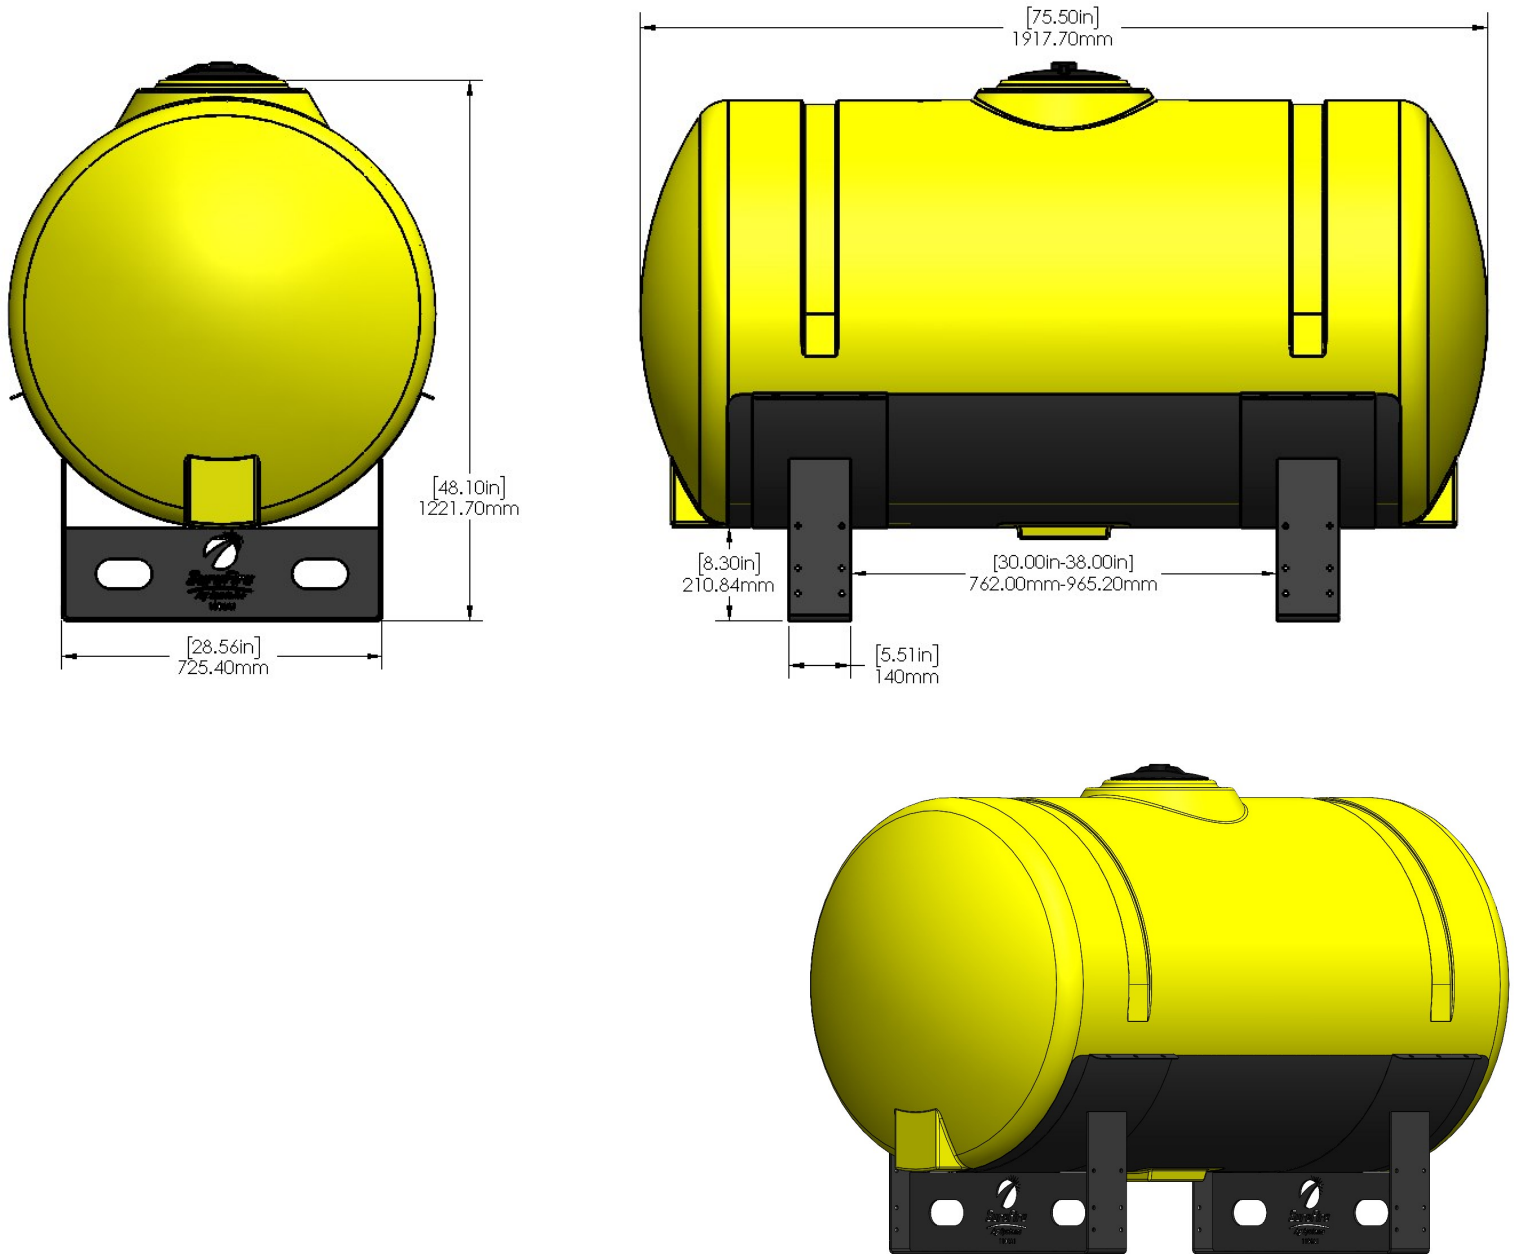

530-00-300200

Yellow 300 Gallon Tank Kit for 38" Tank/ Black Saddles

Instruction Sheet: 396-001610

Part Number	Description
727-02-HZ0300-38-Y	Horizontal Tank - 300 Gal - Yellow
420-1104A1-BK	38" Tank Saddle
420-1106A1-BK	38" 300 Gal Support Sheet

*Kit includes mounting hardware and U-Bolts