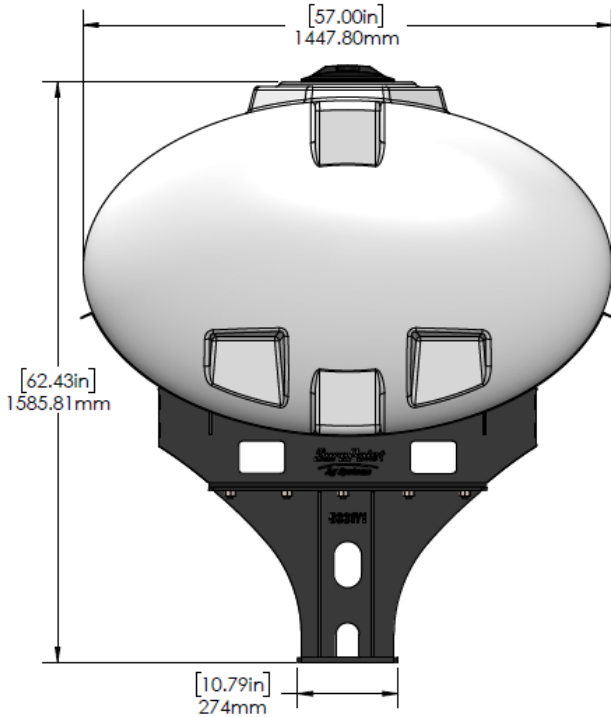

530-03-455050

Kinze 4900/4905 (12R) Row Box - Hitch Mount Tank - 500 Gal Elliptical

Instruction Sheet: 396-5040Y1

Part Number	Description
727-01-HE0500-57-OS-W	Elliptical Tank - 500 Gal - White - Offset Sump
421-5638Y1-BK	500 Gallon Elliptical Cradle
421-5331Y1-BK	18" Tank Pedestal

*Kit includes mounting hardware and U-Bolts