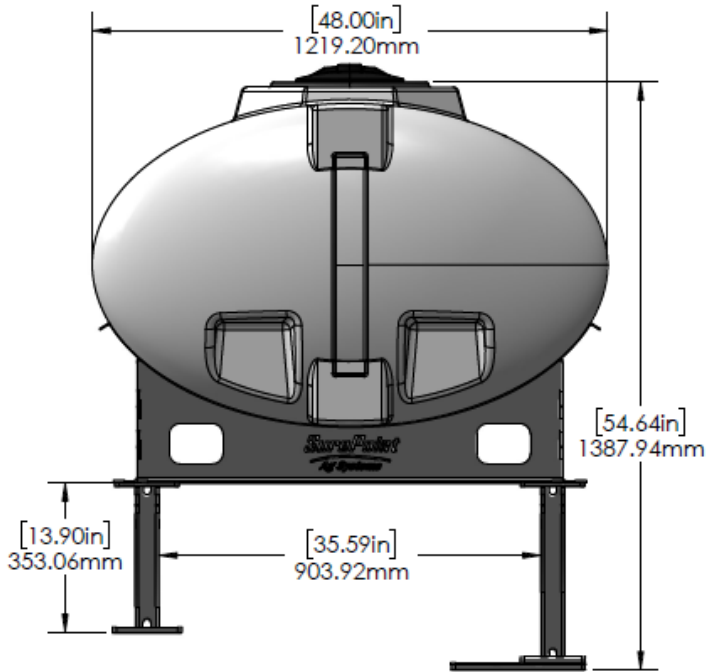

530-03-450030

Kinze 4900/4905 (12R) Bulk Fill - Hitch Mount Tank - 300 Gal Ellip. - No Markers

Instruction Sheet: 396-5040Y1

Part Number	Description
727-01-HE0300-48-W	Elliptical Tank - 300 Gal - White
421-4712Y1-BK	300 Gallon Elliptical Black Cradle
421-2020A1-BK	16-3/4" - 300-500 Gallon Tank Pedestal
435-5411Y1-BK	Kinze 12R 4905 Rear Pedestal
420-5415Y1-BK	U-Bolt Spacer Plate

*Kit includes mounting hardware and U-Bolts