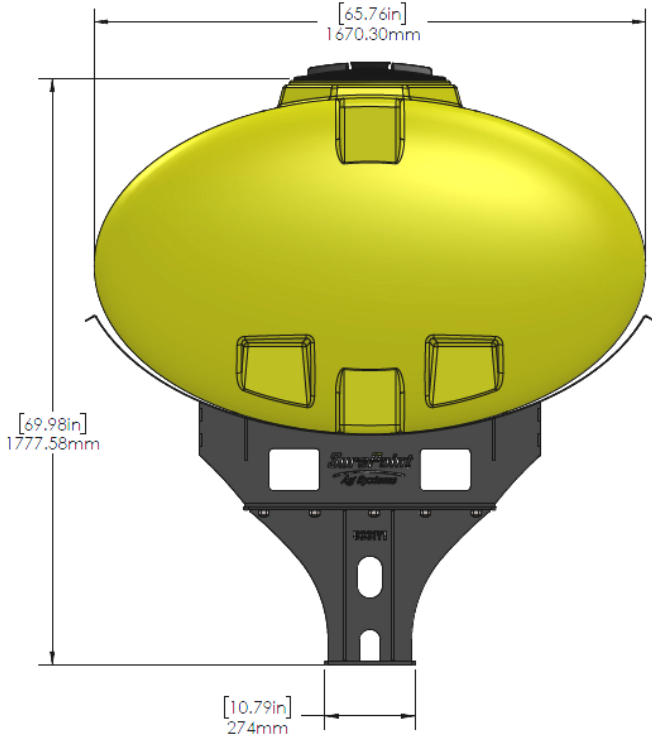

530-01-255550

John Deere 1770/1775 16R30 - 600 Gallon Elliptical Hitch Mount Tank Kit

Instruction Sheet: 396-001310

Part Number	Description
727-01-HE0600-64-CS-Y	Elliptical Tank - 600 Gal - Yellow
421-5321Y1-BK	600/750 Gallon Elliptical Tank Cradle
421-5331Y1-BK	18" Tank Pedestal

*Kit includes mounting hardware and U-Bolts