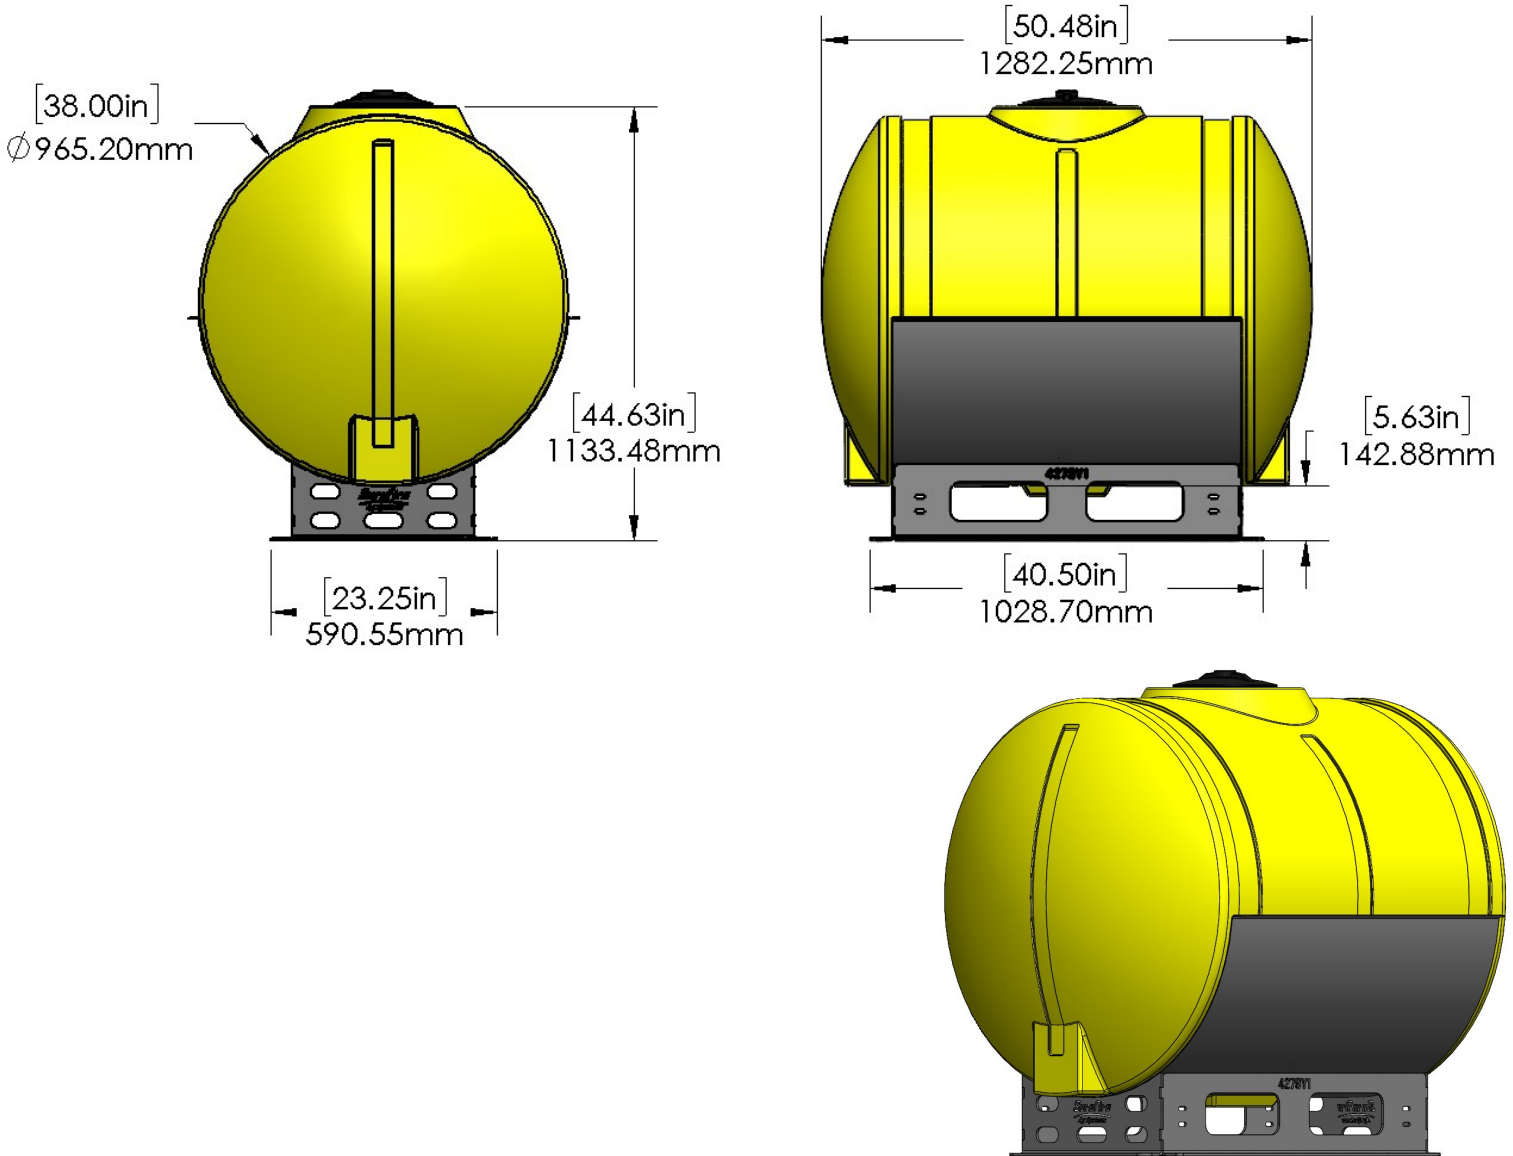

530-00-100200

Yellow 200 Gallon Round (38"Ø) Universal Tank Kit with Black Cradle

Part Number	Description
727-02-HZ0200-38-Y	Horizontal Tank - 200 Gal - Yellow
421-4279Y1-BK	200 Gallon 38" Diameter Tank Cradle

*Kit includes mounting hardware and U-Bolts