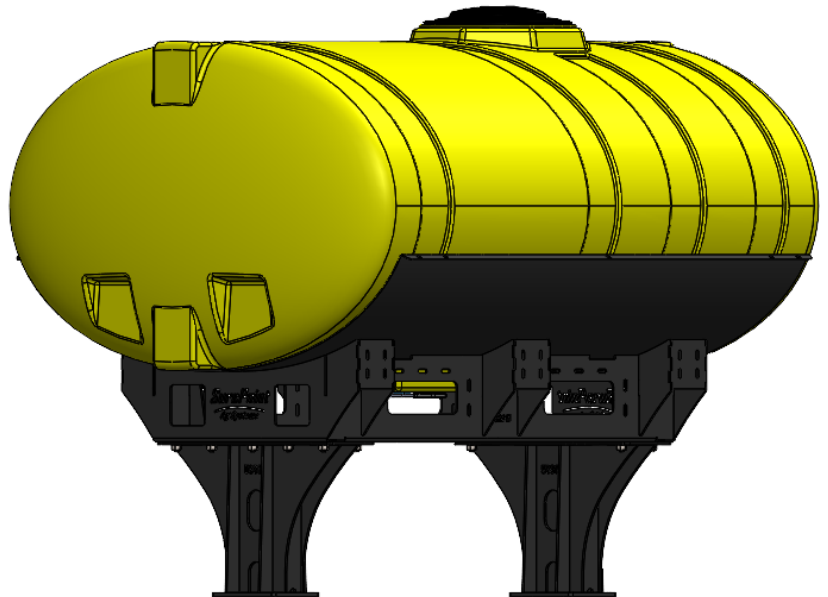

*Kit includes mounting hardware and U-Bolts

530-01-455850

John Deere DB90 - 500 Gallon Elliptical Hitch Mount Tank Kit

Instruction Sheet: 396-5150Y1

Part Number	Description
727-01-HE0600-64-CS-Y	Elliptical Tank - 600 Gal - Yellow
421-5321Y1-BK	600/750 Gallon Elliptical Tank Cradle
421-5331Y1-BK	18" Tank Pedestal

*Kit includes mounting hardware and U-Bolts

530-01-455860

John Deere DB90 - 600 Gallon Elliptical Hitch Mount Tank Kit

Instruction Sheet: 396-5150Y1

Part Number	Description
727-01-HE0600-64-CS-Y	Elliptical Tank - 600 Gal - Yellow
421-5321Y1-BK	600/750 Gallon Elliptical Tank Cradle
421-5331Y1-BK	18" Tank Pedestal