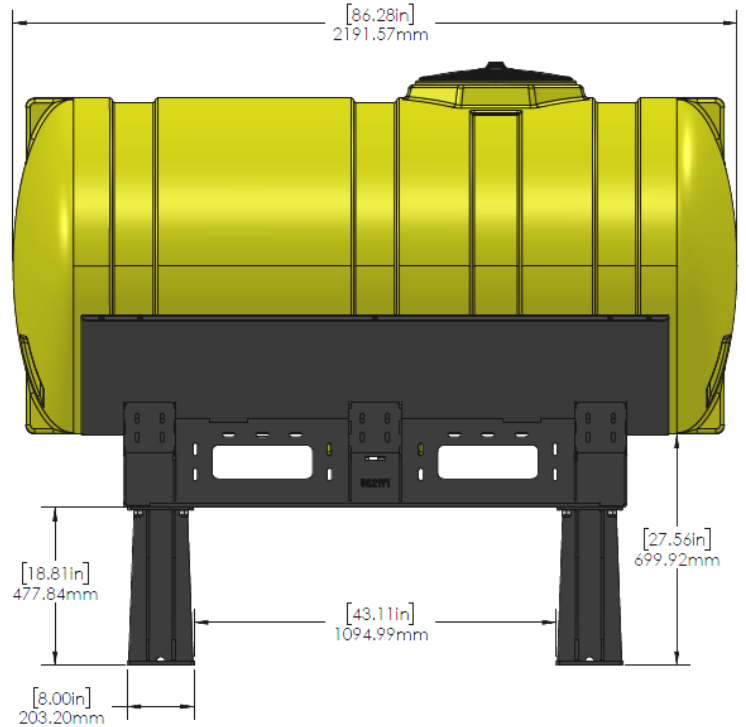

530-01-455760

John Deere DB80 - 600 Gallon Elliptical Hitch Mount Tank Kit

Instruction Sheet: 396-5148Y1

Part Number	Description
727-01-HE0600-64-CS-Y	Elliptical Tank - 600 Gal - Yellow
421-5321Y1-BK	600/750 Gallon Elliptical Tank Cradle
421-5331Y1-BK	18" Tank Pedestal

*Kit includes mounting hardware and U-Bolts