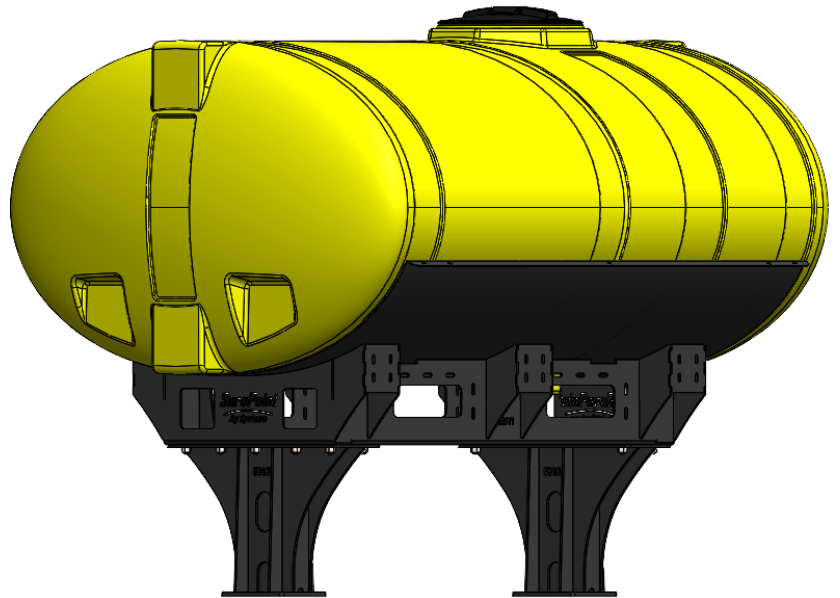

530-01-155600

John Deere 1770/1775 24R30 - 750 Gallon Elliptical Hitch Mount Tank Kit

Instruction Sheet: 396-001290

Part Number	Description
727-01-HE0750-69-OS-Y	Elliptical Tank - 750 Gal - Yellow
421-5321Y1-BK	600/750 Gallon Elliptical Tank Cradle
421-5331Y1-BK	18" Tank Pedestal

*Kit includes mounting hardware and U-Bolts