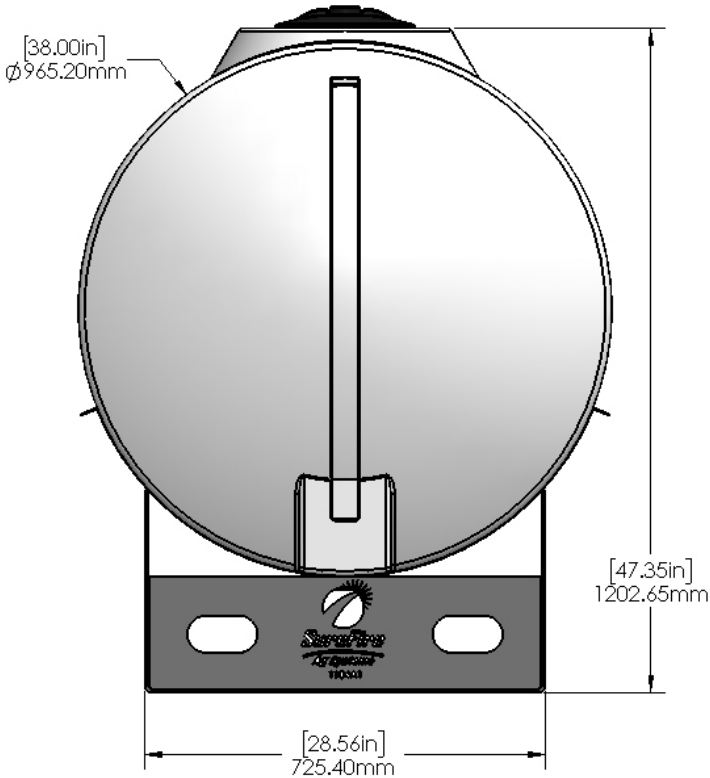

530-00-200150

White 200 Gallon Tank Kit for 38" Tank/ Black Saddles

Instruction Sheet: 396-001610

Part Number	Description
727-02-HZ0200-38-W	Horizontal Tank - 200 Gal - White
420-1104A1-BK	38" Tank Saddle
525-2055	Tank Strap Kit

*Kit includes mounting hardware and U-Bolts