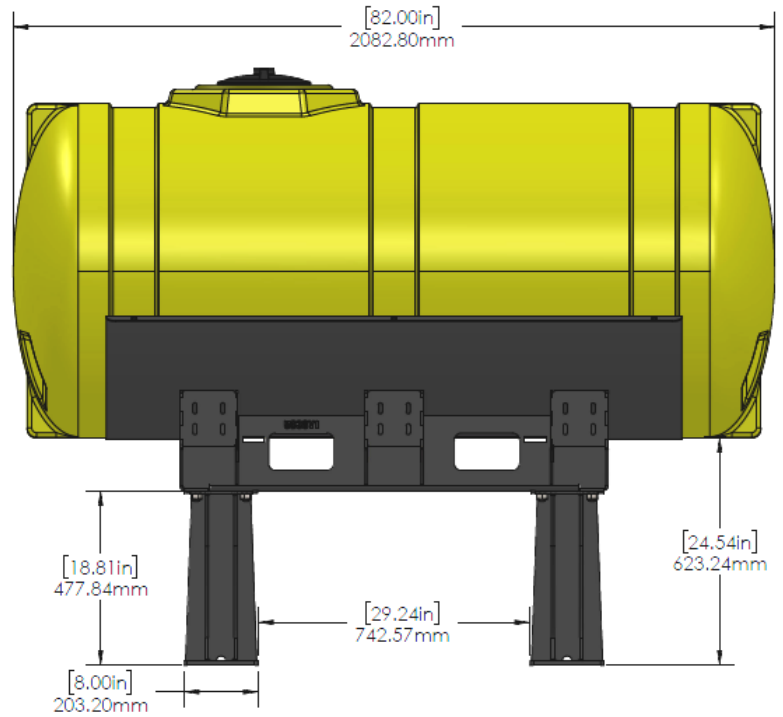

530-01-455565

John Deere DB60 - 500 Gallon Elliptical Hitch Mount Tank Kit

Instruction Sheet: 396-5146Y1

Part Number	Description
727-01-HE0600-64-CS-Y	Elliptical Tank - 600 Gal - Yellow
421-5321Y1-BK	600/750 Gallon Elliptical Tank Cradle
421-5331Y1-BK	18" Tank Pedestal

*Kit includes mounting hardware and U-Bolts