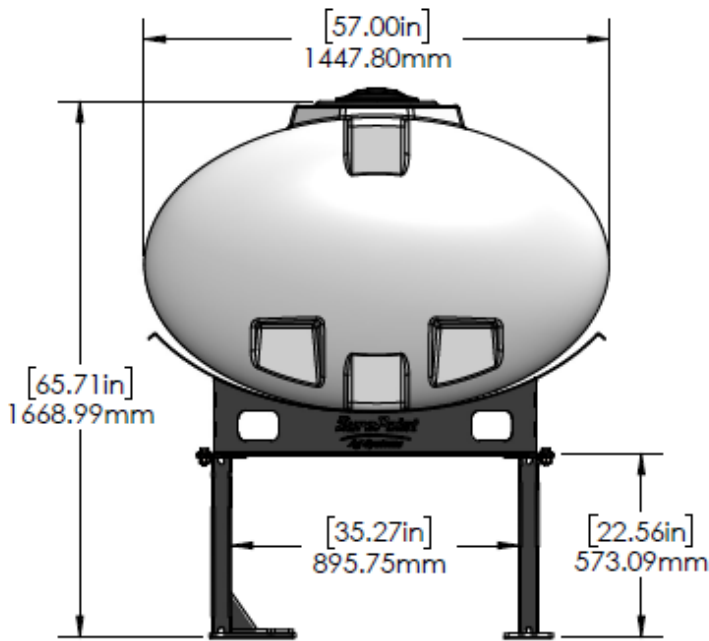

530-02-250675

Case IH 1250/1255 - 500 Gallon Elliptical Hitch Mount Tank Kit (12R30 without Markers) Instruction Sheet: 396-2652Y1

Part Number	Description
727-01-400APP	Horizontal Tank - 400 Gal
421-2409Y1-BK	400 Gallon Horizontal Cradle
421-3136Y1-BK	22" - 300-500 Gallon Tank Pedestal
421-5159Y1-BK	Case 1250/1255 Rear Tank Pedestal

*Kit includes mounting hardware and U-Bolts