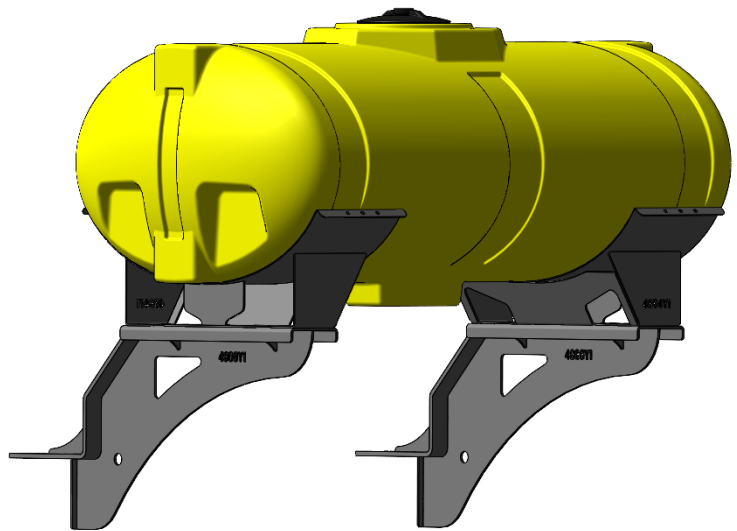

*Kit includes mounting hardware and U-Bolts

530-01-455550

John Deere DB44 (and smaller) - 500 Gallon Elliptical Hitch Mount Tank Kit Instruction Sheet: 396-4108Y1

Part Number	Description
727-01-HE0500-57-OS-Y	Elliptical Tank - 500 Gal - Yellow
421-5638Y1-BK	500 Gallon Elliptical Cradle, Black
421-5331Y1-BK	18" Tank Pedestal

*Kit includes mounting hardware and U-Bolts

530-01-450560

John Deere DB60 - 2-200 Gallon Elliptical Wing Mount Tank Kits

Instruction Sheet: 396-5147Y1

**Kit does not work with 15" row spacing*

Part Number	Description
727-01-HE0200-41-Y	200 Gal Elliptical Tank - Yellow
420-4694Y1-BK	200 Gallon Elliptical Saddle
420-4966Y1-BK	Wing Tank Mounting Bracket

**Kit includes mounting hardware and U-Bolts*

530-01-455565

John Deere DB60 - 500 Gallon Elliptical Hitch Mount Tank Kit

Instruction Sheet: 396-5146Y1

Part Number	Description
727-01-HE0600-64-CS-Y	Elliptical Tank - 600 Gal - Yellow
421-5321Y1-BK	600/750 Gallon Elliptical Tank Cradle
421-5331Y1-BK	18" Tank Pedestal