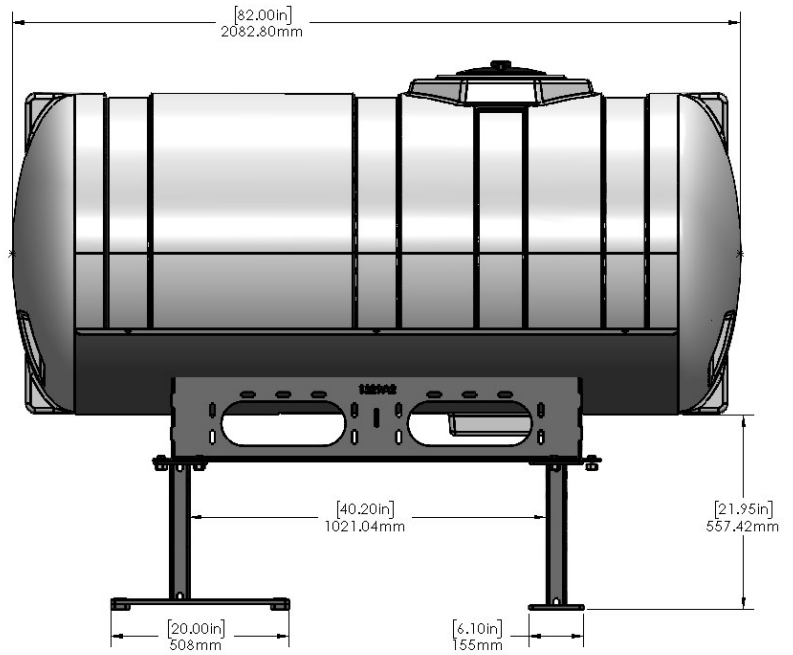

530-02-150500

Case iH 1250/1255 24R30 - 500 Gallon Elliptical Hitch Mount Tank Kit

Instruction Sheet: 396-3095Y1

Part Number	Description
727-01-HE0500-57-OS-W	Elliptical Tank - 500 Gal - White - Offset Sump
421-1329A2-BK	500 Gallon Elliptical Cradle, Black
421-2020A1-BK	16-3/4" - 300-500 Gallon Tank Pedestal
421-2059A1-BK	Large Base Planter Hitch Mount for Tank Cradle

*Kit includes mounting hardware and U-Bolts

Tank Kit Catalog

©2022 SurePoint Ag Systems, Inc.—All Rights Reserved

Revised 5/30/2023