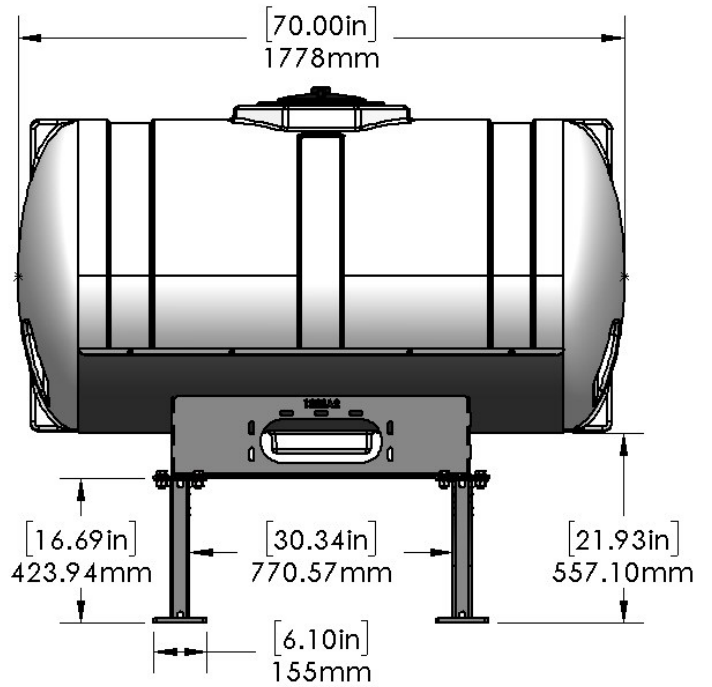

530-03-450140

Kinze 4900/4905 (16R) Hitch Mount Tank - 400 Gal Elliptical

Instruction Sheet: 396-4864Y1

Part Number	Description
727-01-HE0400-57-W	Elliptical Tank - 400 Gal - White
421-1333A2-BK	400 Gallon Elliptical Black Cradle
421-2020A1-BK	16-3/4" - 300-500 Gallon Tank Pedestal

*Kit includes mounting hardware and U-Bolts