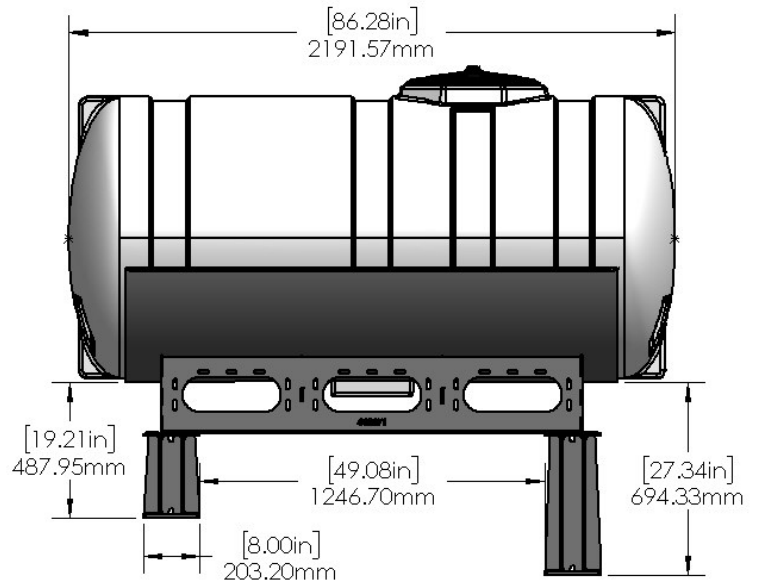

530-03-400260

Kinze 4700/4705 (24R/36R) Bulk Fill - Hitch Mount Tank - 600 Gallon Elliptical Instruction Sheet: 396-5041Y1

Part Number	Description
727-01-HE0600-64-CS-W	Elliptical Tank - 600 Gal - White - Center Sump
421-4105Y1-BK	600 Gallon Elliptical Cradle
421-2424Y2-BK	20" 600-750 Gallon Tank Pedestal
421-4711Y1-BK	Heavy Duty Tank Stand - 11-7/8" Tall

*Kit includes mounting hardware and U-Bolts