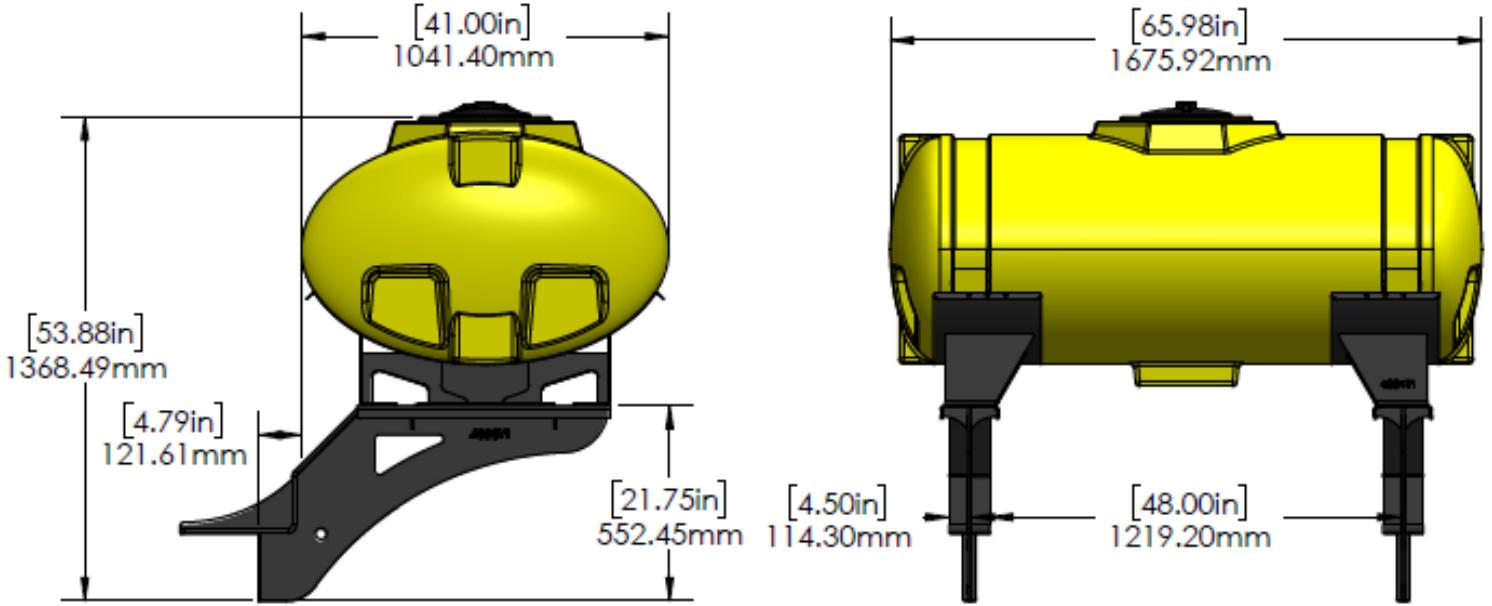

*Kit includes mounting hardware and U-Bolts

530-01-455550

John Deere DB44 (and smaller) - 500 Gallon Elliptical Hitch Mount Tank Kit Instruction Sheet: 396-4108Y1

Part Number	Description
727-01-HE0500-57-OS-Y	Elliptical Tank - 500 Gal - Yellow
421-5638Y1-BK	500 Gallon Elliptical Cradle, Black
421-5331Y1-BK	18" Tank Pedestal

*Kit includes mounting hardware and U-Bolts

530-01-450560

John Deere DB60 - 2-200 Gallon Elliptical Wing Mount Tank Kits

Instruction Sheet: 396-5147Y1

**Kit does not work with 15" row spacing*

Part Number	Description
727-01-HE0200-41-Y	200 Gal Elliptical Tank - Yellow
420-4694Y1-BK	200 Gallon Elliptical Saddle
420-4966Y1-BK	Wing Tank Mounting Bracket