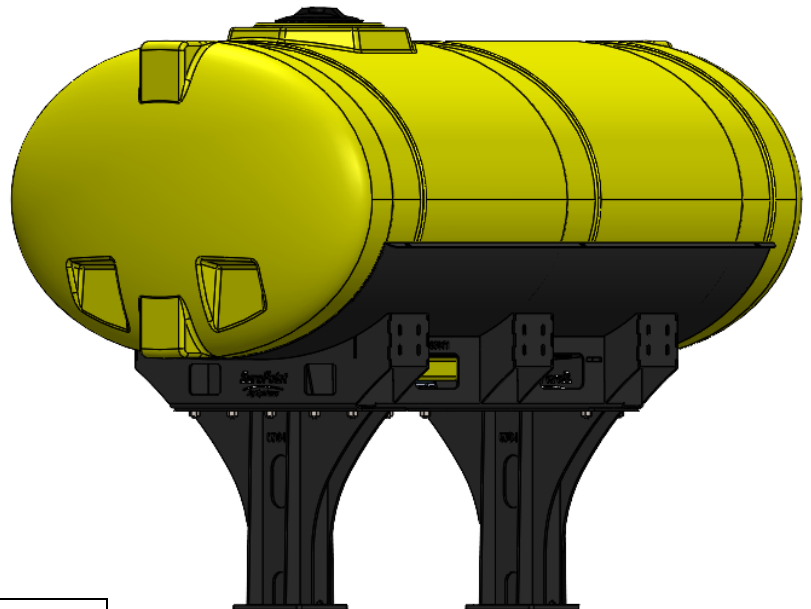

Universal Tank Brackets

Kit Description	Kit Number
Yellow 150 Gallon Round (32"Ø) Universal Tank Kit with Black Cradle	530-00-100100
Yellow 150 Gallon Elliptical Universal Tank Kit with Black Saddles	530-00-100150
Yellow 200 Gallon Round (38"Ø) Universal Tank Kit with Black Cradle	530-00-100200
White 150 Gallon Tank Kit for 32" Tank/ Black Saddles	530-00-150100
Yellow 150 Gallon Tank Kit for 32" Tank/ Black Saddles	530-00-150200
White 200 Gallon Tank Kit for 32" Tank/ Black Saddles	530-00-200100
White 200 Gallon Tank Kit for 38" Tank/ Black Saddles	530-00-200150
Yellow 200 Gallon Tank Kit for 32" Tank/ Black Saddles	530-00-200200
Yellow 200 Gallon Tank Kit for 38" Tank/ Black Saddles	530-00-200250
White 300 Gallon Tank Kit for 38" Tank/ Black Saddles	530-00-300100
Yellow 300 Gallon Tank Kit for 38" Tank/ Black Saddles	530-00-300200
White 400 Gallon Elliptical Universal Hitch Mount Tank Kit	530-00-400100
White 500 Gallon Elliptical Universal Hitch Mount Tank Kit	530-00-500100
White 600 Gallon Elliptical Universal Hitch Mount Tank Kit	530-00-600100
White 750 Gallon Elliptical Universal Hitch Mount Tank Kit	530-00-750100

*Kit includes mounting hardware and U-Bolts

530-01-250750

John Deere 1770/1775 12R30 - 400 Gallon Elliptical Hitch Mount Tank Kit

Instruction Sheet: 396-001390

Part Number	Description
727-01-HE0400-57-Y	Elliptical Tank - 400 Gal - Yellow
421-2020A1-BK	16-3/4" - 300-500 Gallon Tank Pedestal
421-1333A2-BK	400 Gallon Elliptical Cradle

*Kit includes mounting hardware and U-Bolts

530-01-255850

John Deere 1770/1775 12R30 - 500 Gallon Elliptical Hitch Mount Tank Kit

Instruction Sheet: 396-001390

Part Number	Description
727-01-HE0500-57-OS-Y	Elliptical Tank - 500 Gal - Yellow
421-5638Y1-BK	500 Gallon Elliptical Cradle, Black
421-5704Y1-BK	22" Tank Pedestal