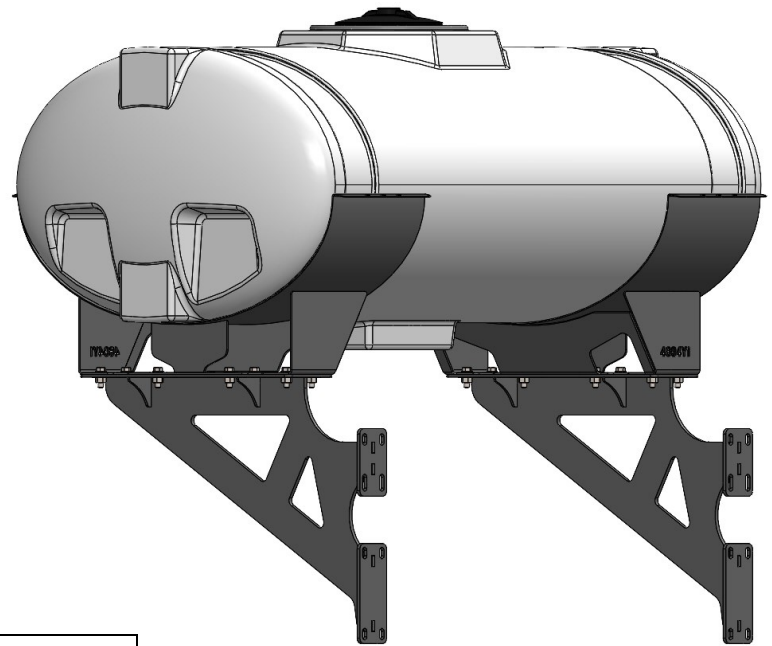

530-02-450050

Case iH 1255 24R30 Bulk Fill - 200 Gallon Wing Mounted Tank Kit Instruction Sheet: 396-4705Y1

Part Number	Description
727-01-HE0200-41-W	Elliptical Tank - 200 Gal - White - Center Sump
420-4694Y1-BK	200 Gallon Elliptical Tank Saddle
420-4596Y1-BK	24R Wing Tank - Bulk Fill Tank Mount Bracket

*Kit includes mounting hardware and U-Bolts