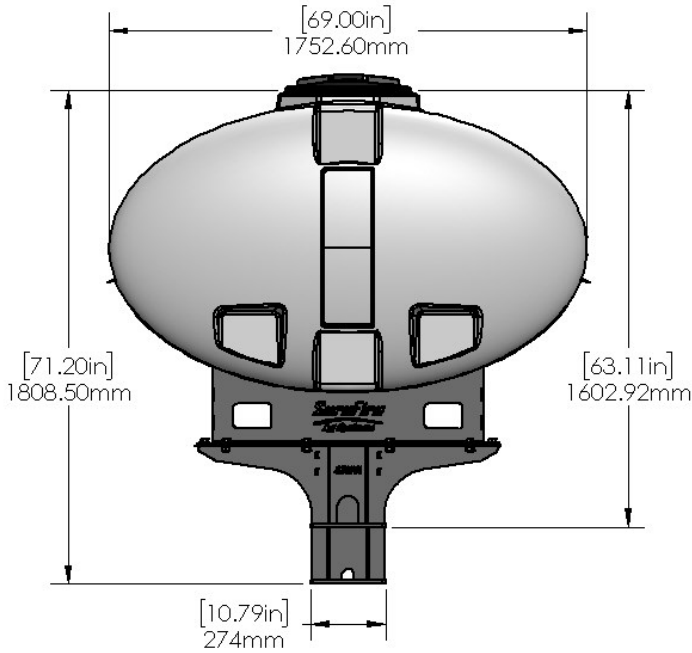

530-03-400275

Kinze 4700/4705 (24R/36R) Bulk Fill - Hitch Mount Tank - 750 Gallon Elliptical Instruction Sheet: 396-5041Y1

Part Number	Description
727-01-HE0750-69-OS-W	Elliptical Tank - 750 Gal - White - Offset Sump
421-2364Y1-BK	750 Gallon Elliptical Cradle
421-2424Y2-BK	20" 600-750 Gallon Tank Pedestal
421-4711Y1-BK	Heavy Duty Tank Stand - 11-7/8" Tall

*Kit includes mounting hardware and U-Bolts