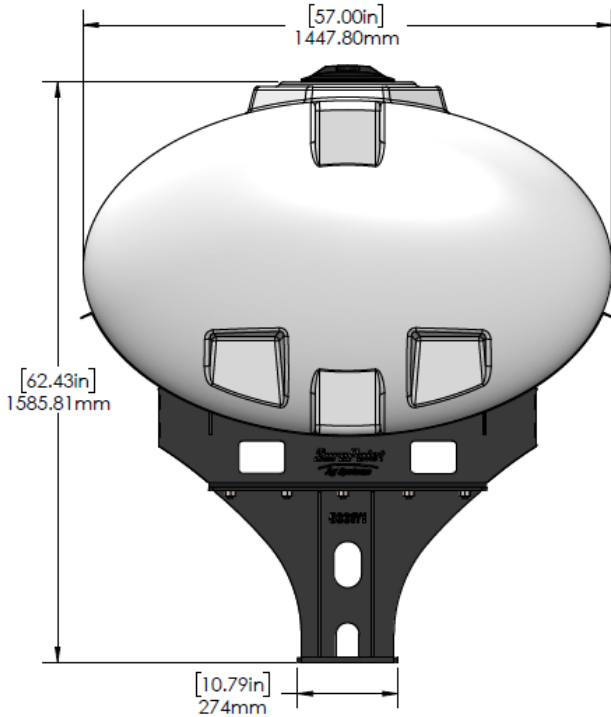

530-03-455150

Kinze 4900/4905 (16R) Hitch Mount Tank - 500 Gal Elliptical - No Markers

Instruction Sheet: 396-4864Y1

Part Number	Description
727-01-HE0500-57-OS-W	Elliptical Tank - 500 Gal - White - Offset Sump
421-5638Y1-BK	500 Gallon Elliptical Cradle
421-5331Y1-BK	18" Tank Pedestal

*Kit includes mounting hardware and U-Bolts