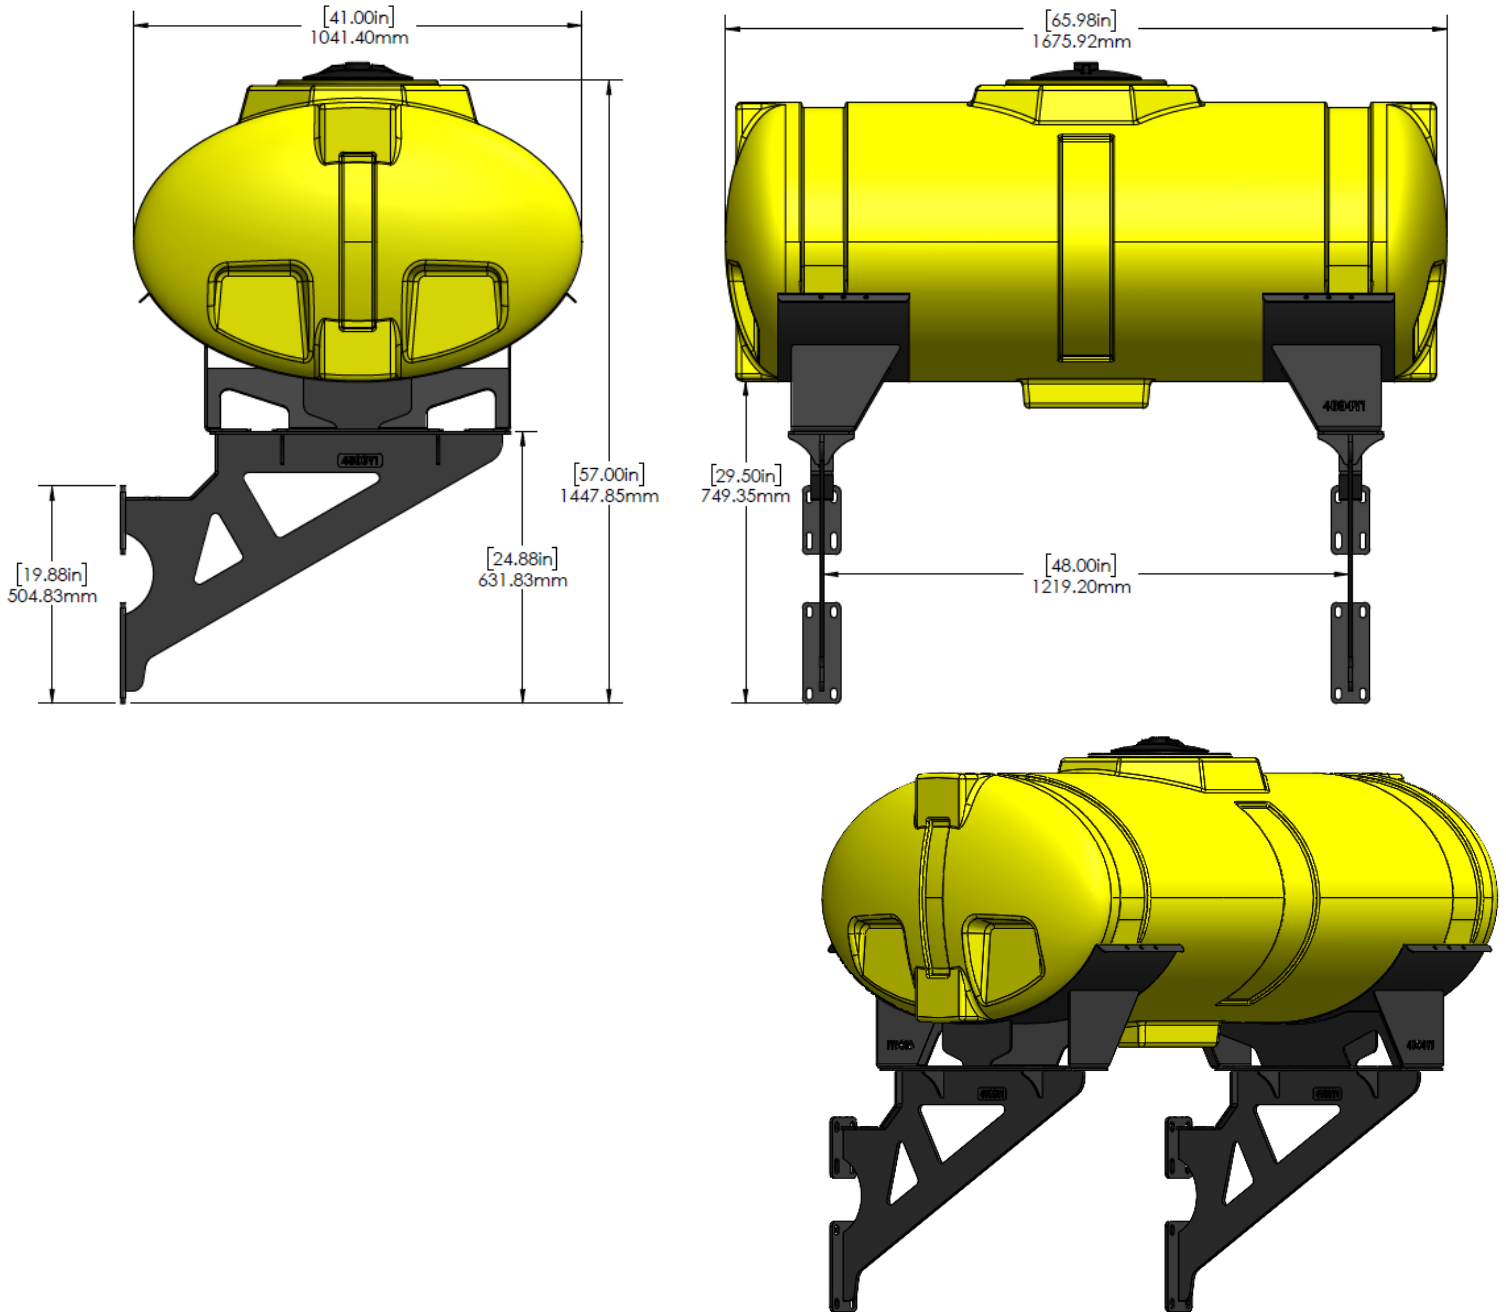

530-01-550650

John Deere 1775 24R30—200 Gallon Round Wing Mounted Tank Kit (No Markers)

Instruction Sheet: 396-4107Y1

Part Number	Description
727-01-HE0200-41-Y	Elliptical Tank - 200 Gal - Yellow
420-4694Y1-BK	200 Gallon Elliptical Tank Saddle
420-4596Y1-BK	24R Wing Tank - Bulk Fill Tank Mounting Bracket

*Kit includes mounting hardware and U-Bolts