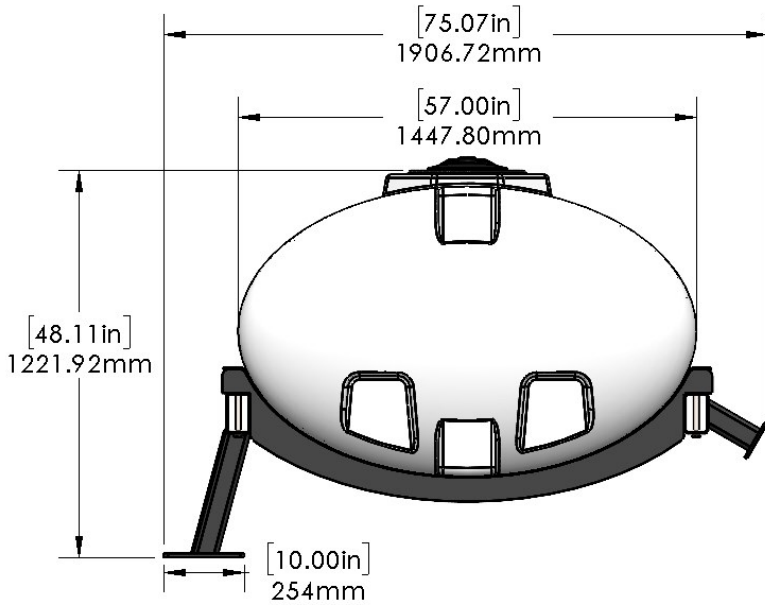

530-02-400400

Case iH 2150 - 400 Gallon Elliptical Tank Kit (16R30/24R30 Bulk Fill)

Instruction Sheet: 396-3848Y1

Part Number	Description
727-01-HE0400-57-W	Elliptical Tank - 400 Gal - White
420-3806Y1-BK	Case 2150 Saddle
420-3801Y1-BK	Case 2150 Front Tank Mount Pedestal

*Kit includes mounting hardware and U-Bolts