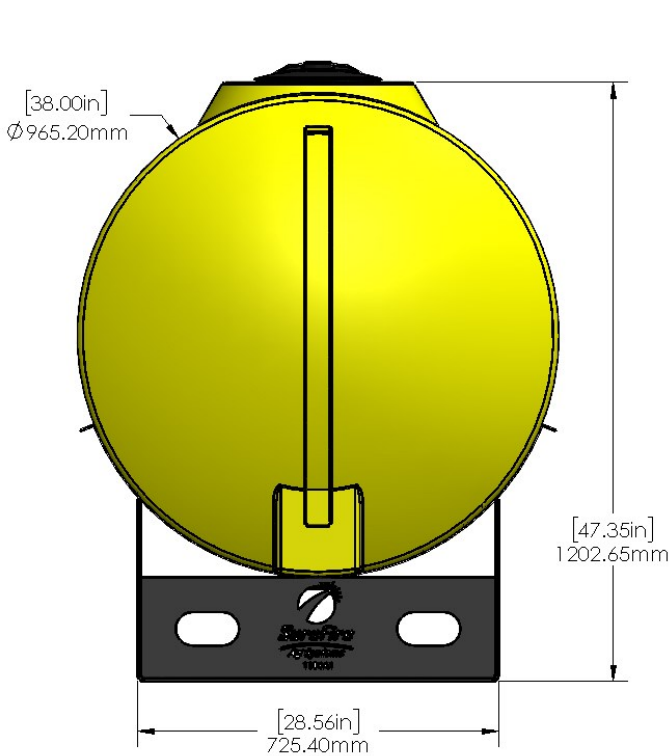

530-00-200250

Yellow 200 Gallon Tank Kit for 38" Tank/ Black Saddles

Instruction Sheet: 396-001610

Part Number	Description
727-02-HZ0200-38-Y	Horizontal Tank - 200 Gal - Yellow
420-1104A1-BK	38" Tank Saddle
525-2055	Tank Strap Kit

*Kit includes mounting hardware and U-Bolts