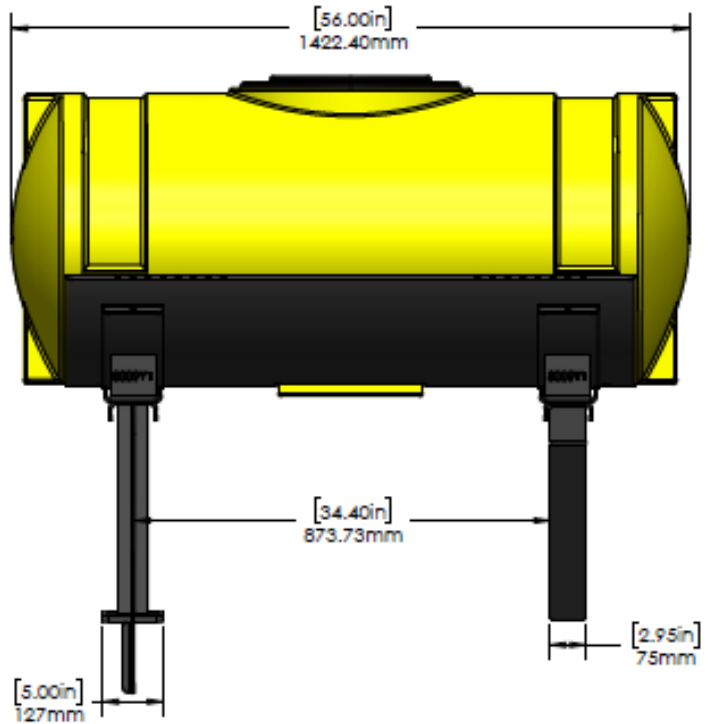

530-01-550275

John Deere 1760/1765NT 12R30 - 150 Gallon Elliptical Wing Mounted Tank Kit

Instruction Sheet: 396-3088Y1

Part Number	Description
727-01-HE0150-38-Y	Elliptical Tank - 150 Gal - Yellow
420-3009Y1-BK	150 Gallon Elliptical Tank Saddle
420-3001Y1-BK	150 Gallon Elliptical Tank Support Sheet
420-5844Y1-BK	JD 1760/1765NT Outer Tank Bracket
420-5840Y1-BK	JD 1760/1765 Inner Tank Bracket

*Kit includes mounting hardware and U-Bolts