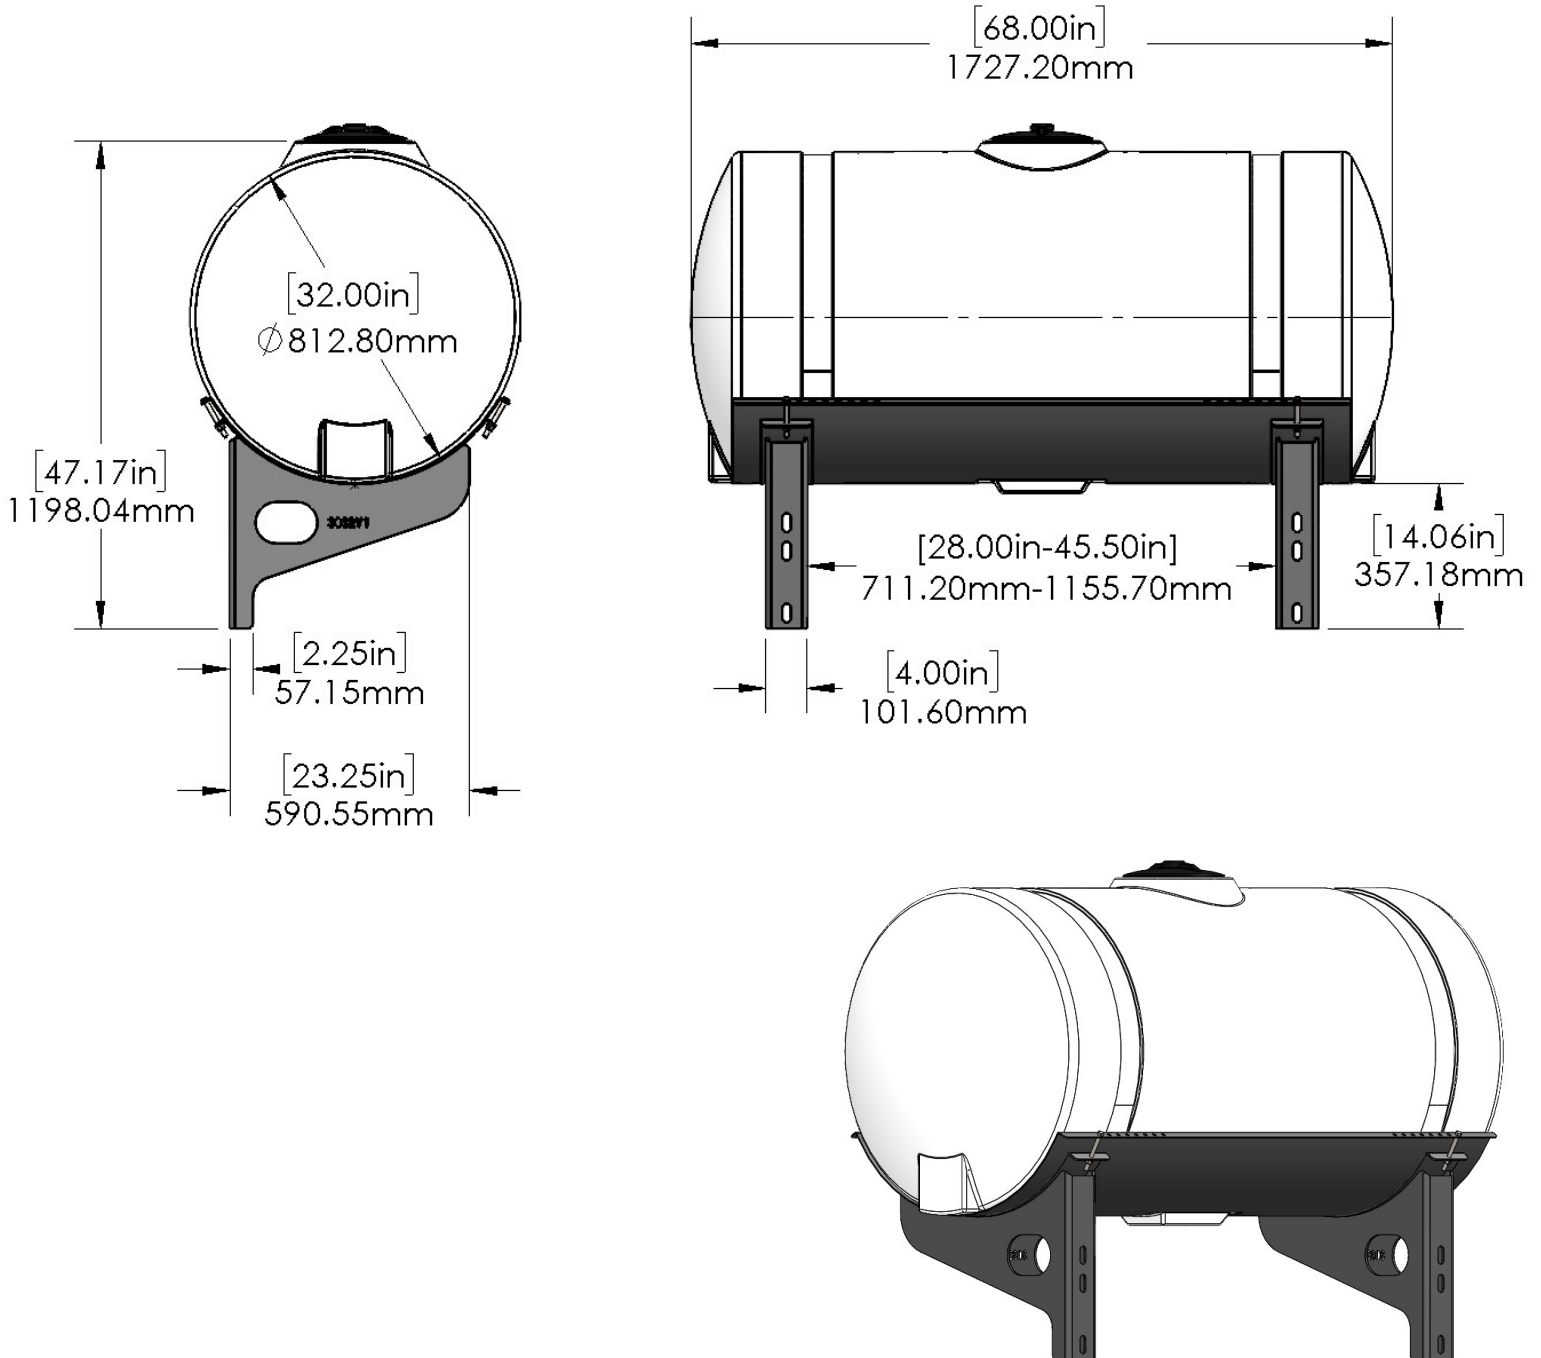

530-03-230200

Kinze 3500/3505 (8R) Non-Split Row Dual 200 Gallon Tanks

Instruction Sheet: 396-5570Y1

Part Number	Description
727-02-HZ0200-32-W	Horizontal Tank - 200 Gal - White
420-3032Y1-BK	Offset Bar Mount Saddle
420-3002Y1-BK	200 Gal Round Tank Support Sheet

*Kit includes mounting hardware and U-Bolts