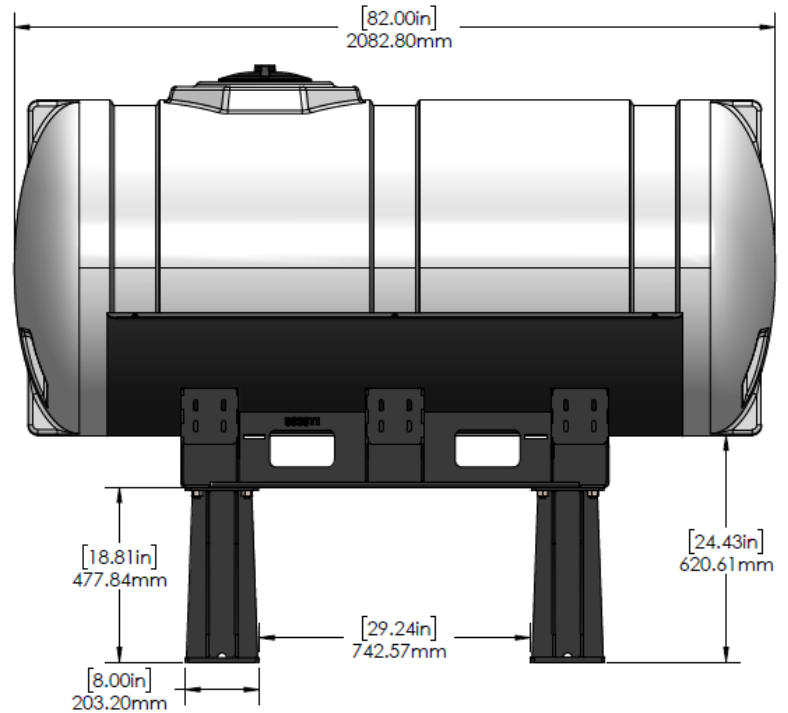

530-00-505100

White 500 Gallon Elliptical Universal Hitch Mount Tank Kit

Part Number	Description
727-01-HE0500-57-OS-W	Elliptical Tank - 500 Gal - White - Offset Sump
421-5638Y1-BK	500 Gallon Elliptical Cradle
421-5331Y1-BK	18" Tank Pedestal

*Kit includes mounting hardware and U-Bolts