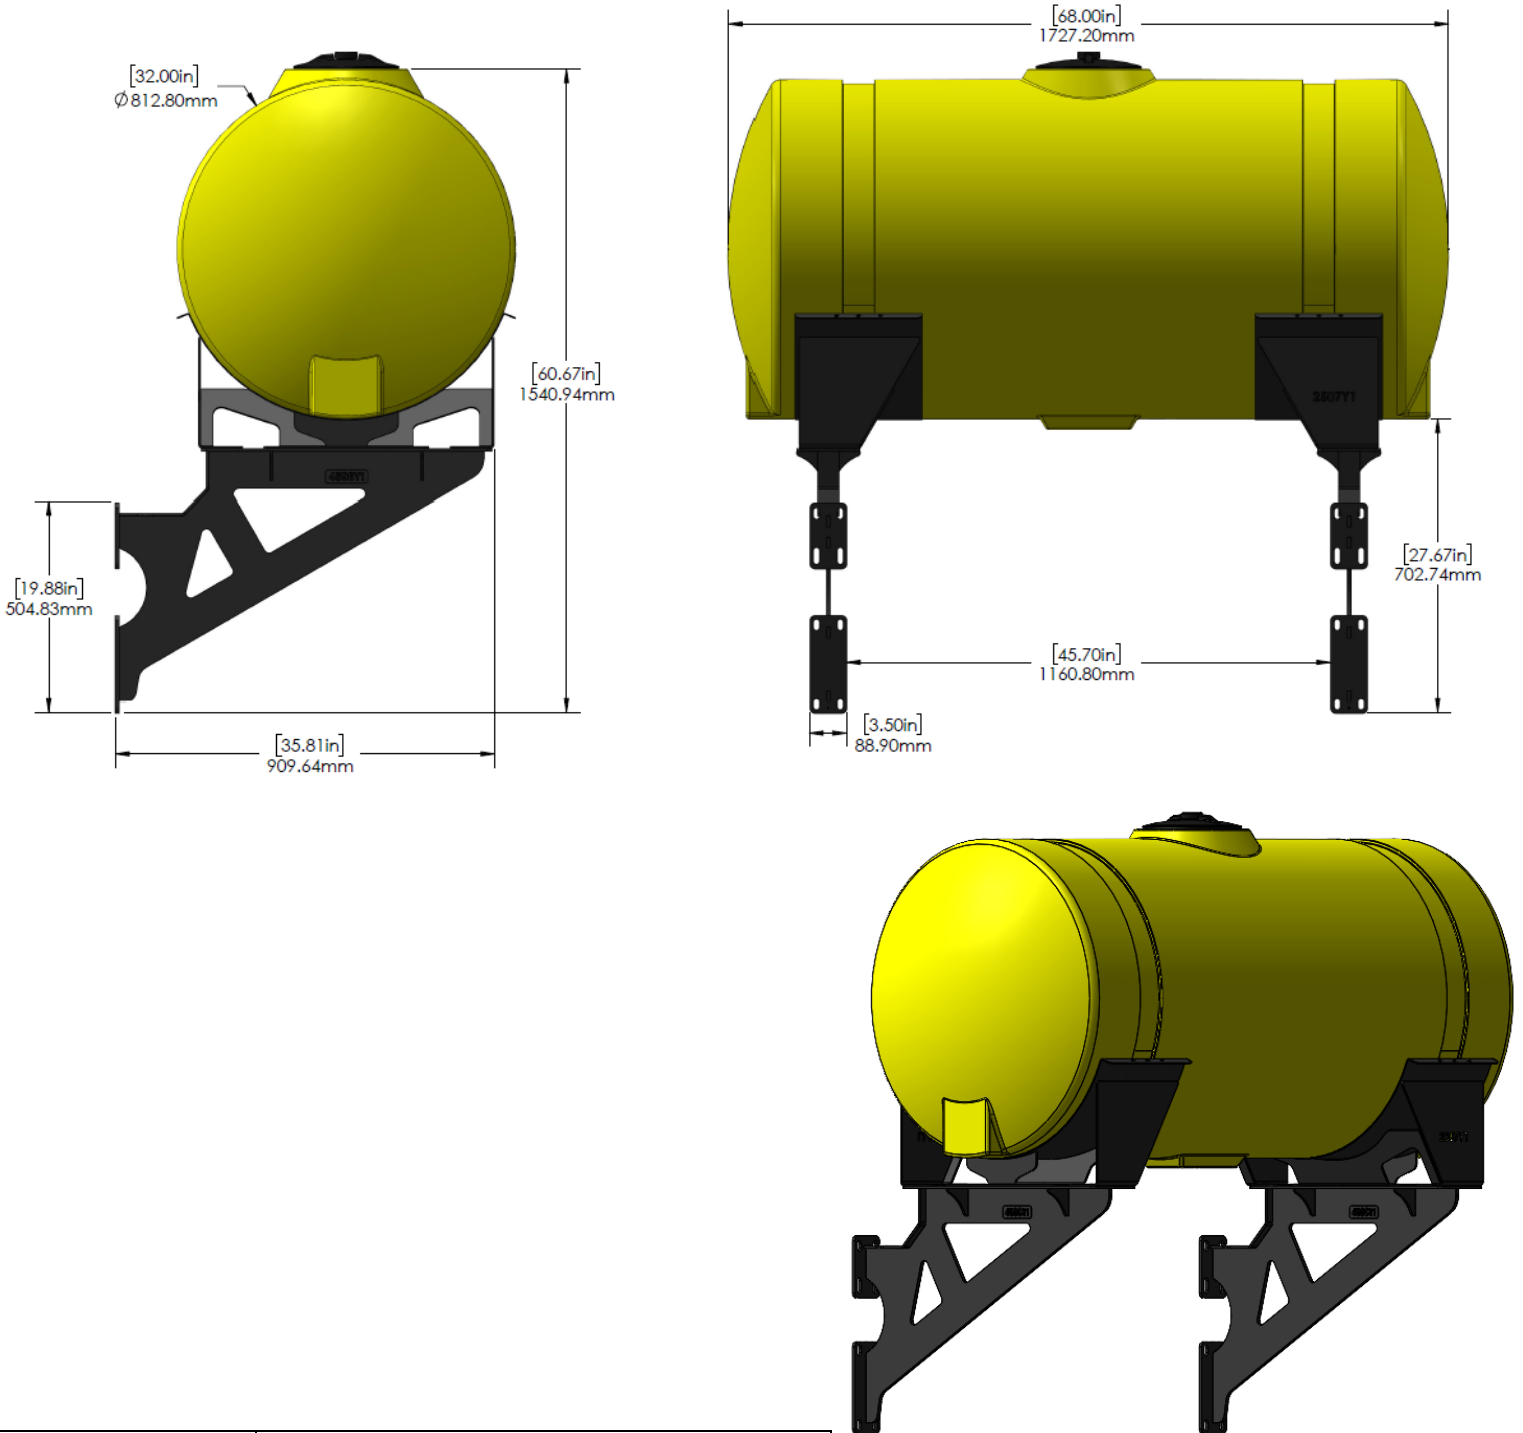

530-01-550600

John Deere 1770/1775 24R30 - 200 Gallon Round Wing Mounted Tank Kit

Instruction Sheet: 396-4107Y1

Part Number	Description
727-02-HZ0200-32-Y	Horizontal Tank - 200 Gal - Yellow
420-3834Y1-BK	John Deere 1775NT 24R30 Wing Tank Bracket
420-2507Y1-BK	Tank Saddle Weld Assembly for 32" Tank

*Kit includes mounting hardware and U-Bolts