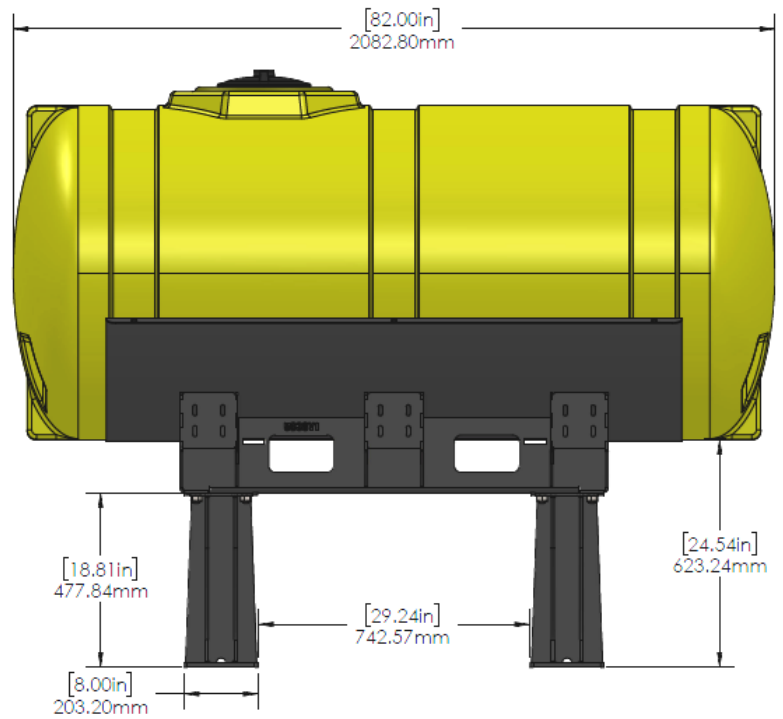

530-01-455850

John Deere DB90 - 500 Gallon Elliptical Hitch Mount Tank Kit

Instruction Sheet: 396-5150Y1

Part Number	Description
727-01-HE0600-64-CS-Y	Elliptical Tank - 600 Gal - Yellow
421-5321Y1-BK	600/750 Gallon Elliptical Tank Cradle
421-5331Y1-BK	18" Tank Pedestal

*Kit includes mounting hardware and U-Bolts