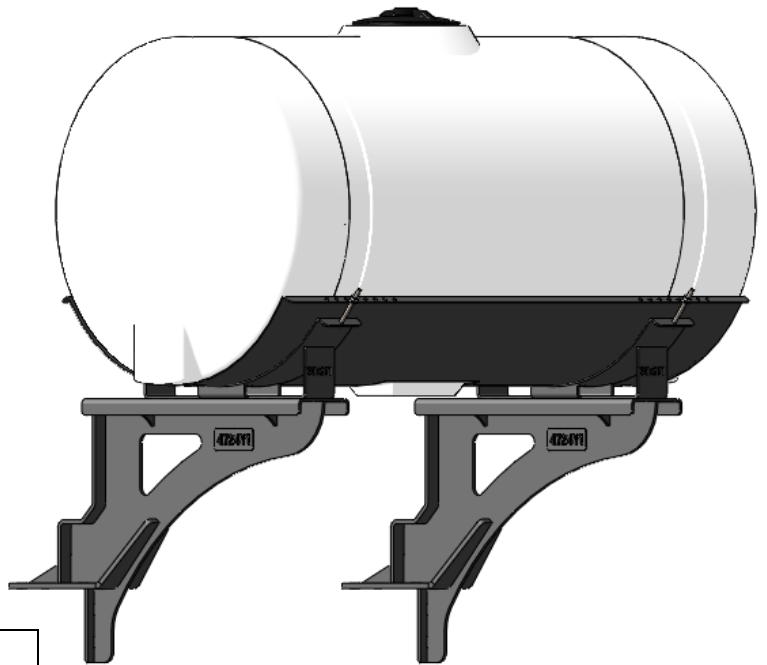

530-03-320200

Kinze 3660/3665 (12R/16R) Bulk Fill - Dual 200 Gal Round Wing Tank Kits

Instruction Sheet: 396-5036Y1

Part Number	Description
727-02-HZ0200-32-W	200 Gallon Round Tank
420-3012Y1-BK	32" Round Tank Saddle
420-3002Y1-BK	200 Gallon Round Tank Support Sheet
420-4724Y1-BK	Kinze Wing Mount Tank Bracket

*Kit includes mounting hardware and U-Bolts