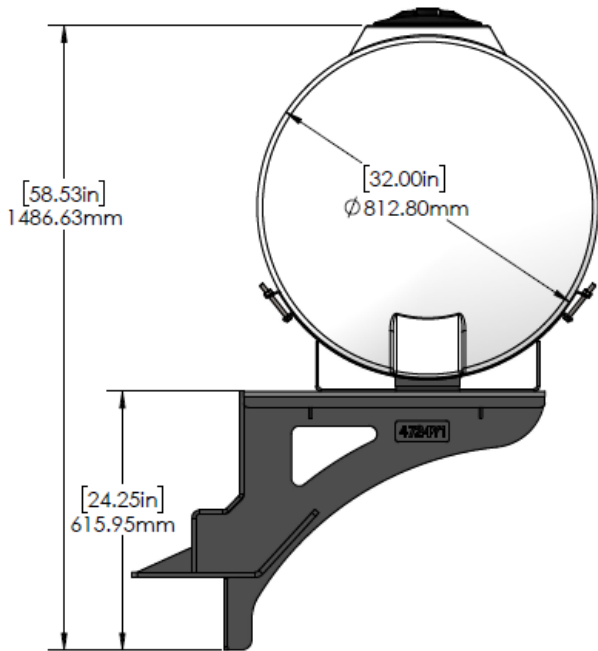

530-03-320200

Kinze 3660/3665 (12R/16R) Bulk Fill - Dual 200 Gal Round Wing Tank Kits

Instruction Sheet: 396-5036Y1

Part Number	Description
727-02-HZ0200-32-W	200 Gallon Round Tank
420-3012Y1-BK	32" Round Tank Saddle
420-3002Y1-BK	200 Gallon Round Tank Support Sheet
420-4724Y1-BK	Kinze Wing Mount Tank Bracket

*Kit includes mounting hardware and U-Bolts