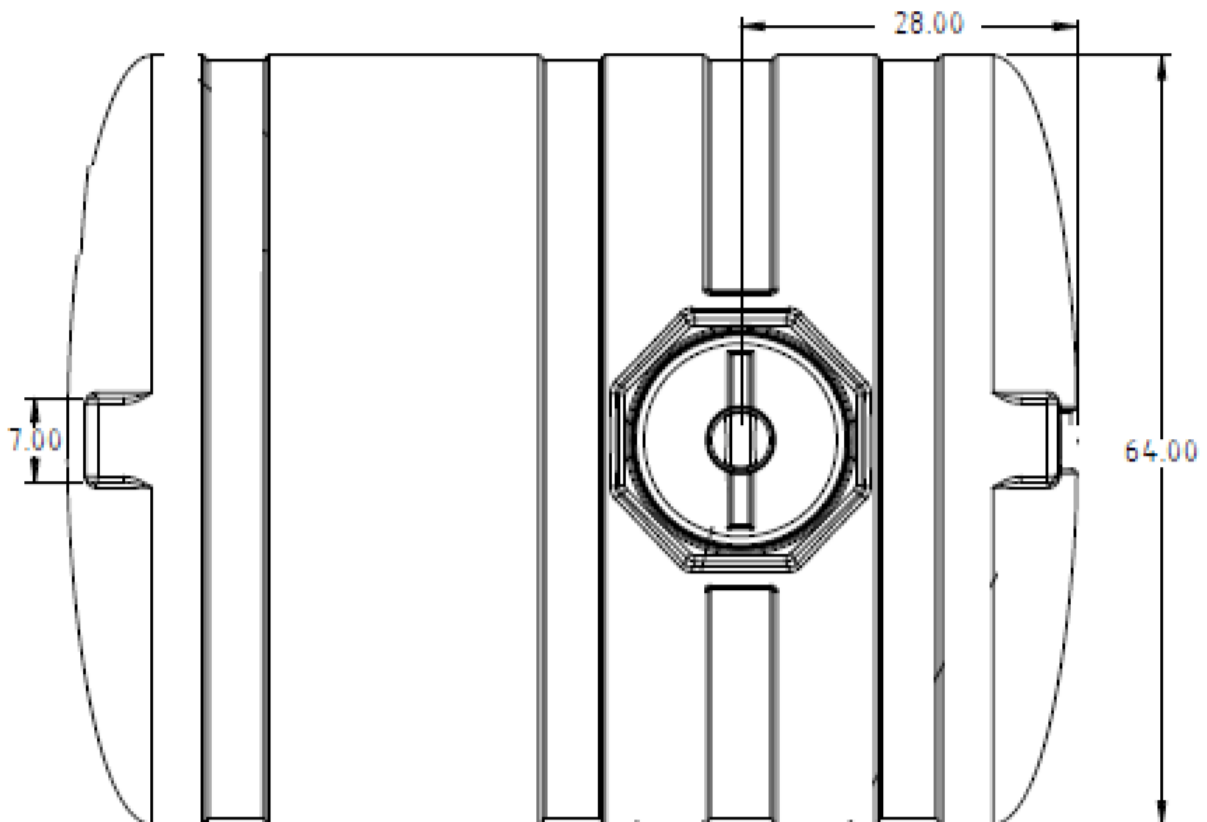

727-01-HE0600-64 - 600 Gallon Elliptical Tank

Center or Offset Sump

White, Yellow, Gray