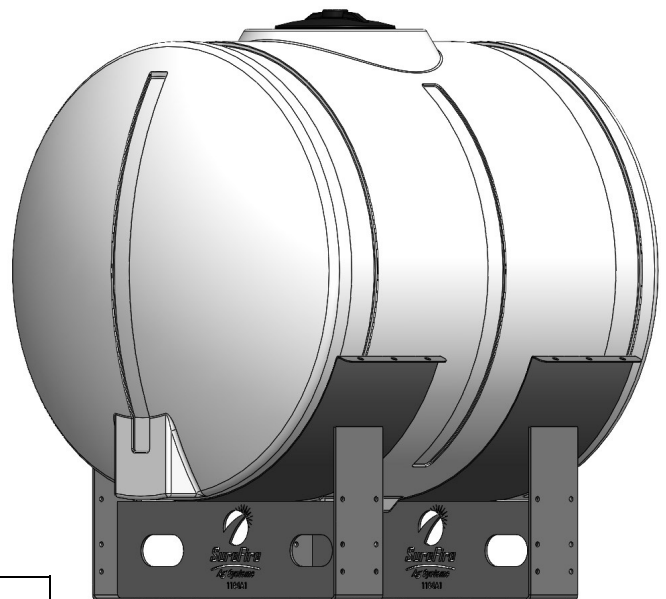

530-00-200150

White 200 Gallon Tank Kit for 38" Tank/ Black Saddles

Instruction Sheet: 396-001610

Part Number	Description
727-02-HZ0200-38-W	Horizontal Tank - 200 Gal - White
420-1104A1-BK	38" Tank Saddle
525-2055	Tank Strap Kit

*Kit includes mounting hardware and U-Bolts