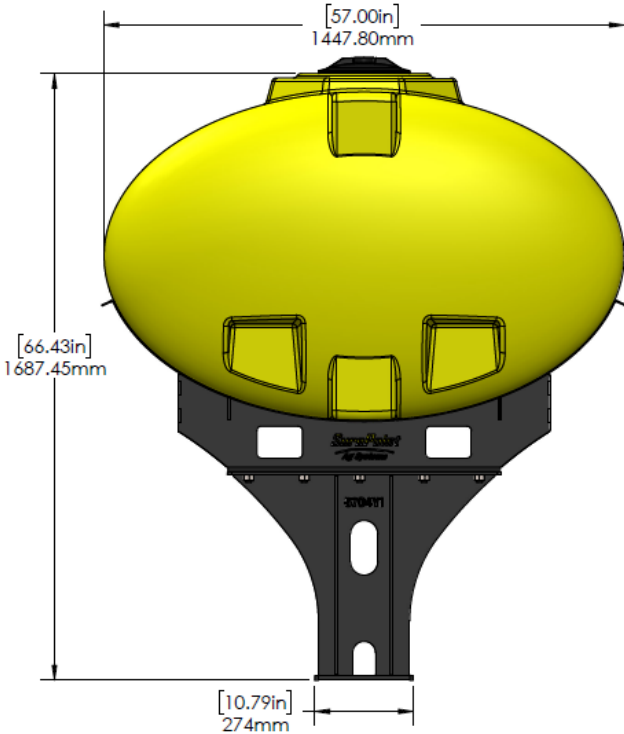

530-01-255500

John Deere 1770/1775 16R30 - 500 Gallon Elliptical Hitch Mount Tank Kit

Instruction Sheet: 396-001310

Part Number	Description
727-01-HE0500-57-OS-Y	Elliptical Tank - 500 Gal - Yellow
421-5638Y1-BK	500 Gallon Elliptical Cradle, Black
421-5704Y1-BK	22" Tank Pedestal

*Kit includes mounting hardware and U-Bolts