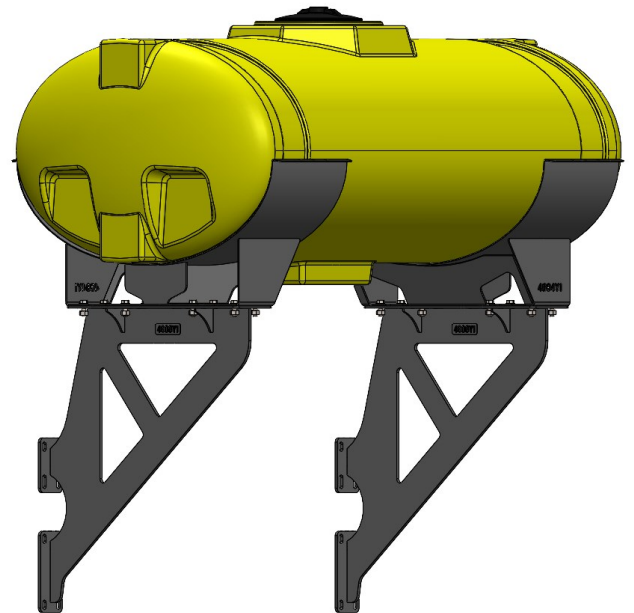

*Kit includes mounting hardware and U-Bolts

530-01-550600

John Deere 1770/1775 24R30 - 200 Gallon Round Wing Mounted Tank Kit

Instruction Sheet: 396-4107Y1

Part Number	Description
727-02-HZ0200-32-Y	Horizontal Tank - 200 Gal - Yellow
420-3834Y1-BK	John Deere 1775NT 24R30 Wing Tank Bracket
420-2507Y1-BK	Tank Saddle Weld Assembly for 32" Tank

*Kit includes mounting hardware and U-Bolts

530-01-550625

John Deere 1775 24R30 Row Box - 200 Gallon Elliptical Wing Mounted Tank Kit (no markers)

Instruction Sheet: 396-4107Y1

Part Number	Description
727-01-HE0200-41-Y	Elliptical Tank - 200 Gal - Yellow
420-4694Y1-BK	200 Gallon Elliptical Tank Saddle
420-4600Y1-BK	24R Wing Tank - Row Box Tank Mount Bracket