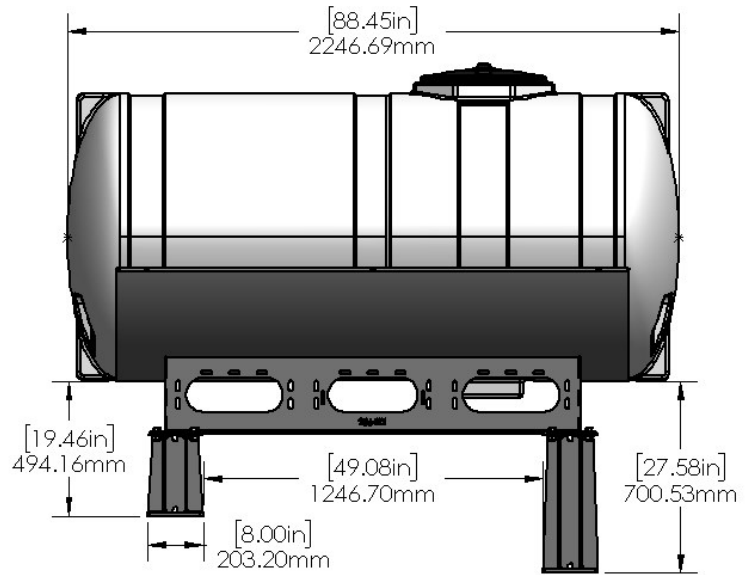

530-03-400275

Kinze 4700/4705 (24R/36R) Bulk Fill - Hitch Mount Tank - 750 Gallon Elliptical Instruction Sheet: 396-5041Y1

Part Number	Description
727-01-HE0750-69-OS-W	Elliptical Tank - 750 Gal - White - Offset Sump
421-2364Y1-BK	750 Gallon Elliptical Cradle
421-2424Y2-BK	20" 600-750 Gallon Tank Pedestal
421-4711Y1-BK	Heavy Duty Tank Stand - 11-7/8" Tall

*Kit includes mounting hardware and U-Bolts