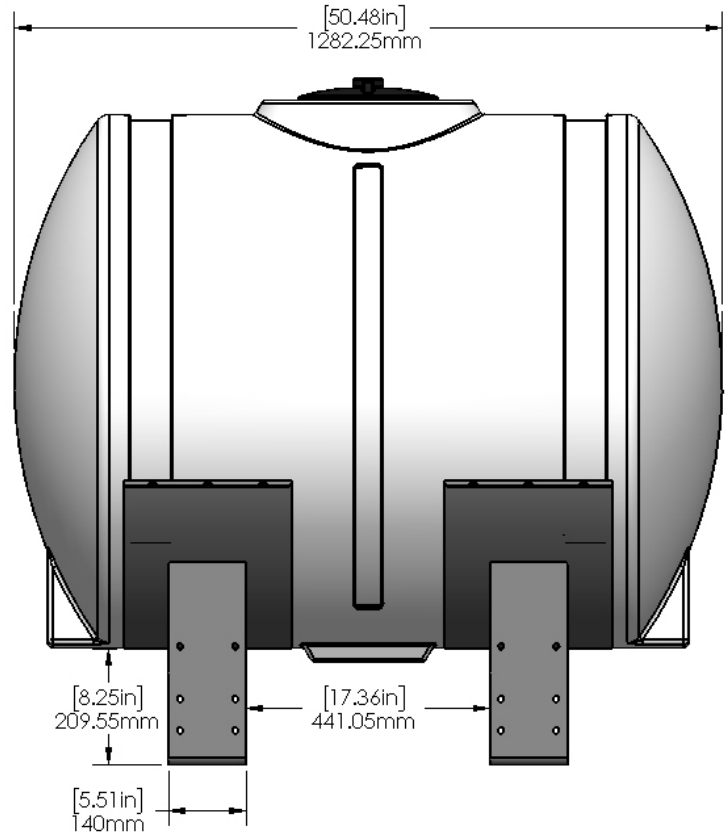

530-00-200150

White 200 Gallon Tank Kit for 38" Tank/ Black Saddles

Instruction Sheet: 396-001610

Part Number	Description
727-02-HZ0200-38-W	Horizontal Tank - 200 Gal - White
420-1104A1-BK	38" Tank Saddle
525-2055	Tank Strap Kit

*Kit includes mounting hardware and U-Bolts