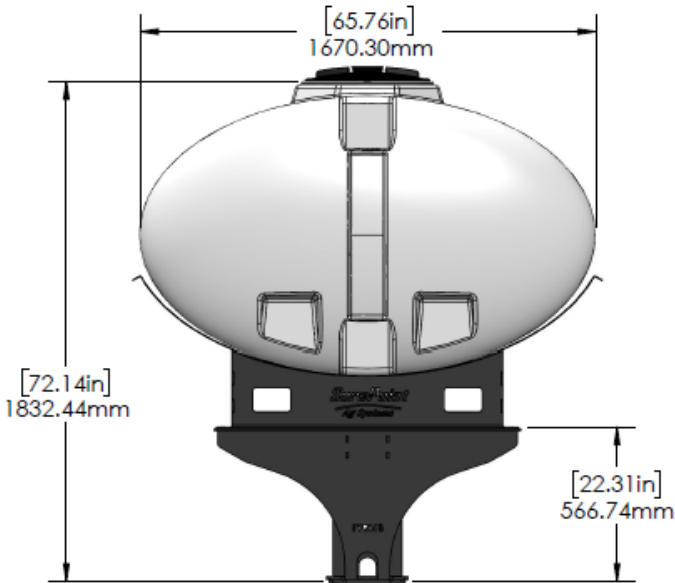

530-02-250700

Case IH 1250/1255 - 600 Gallon Elliptical Hitch Mounted Tank Kit (16R / 24R)

Instruction Sheet: 396-2652Y1