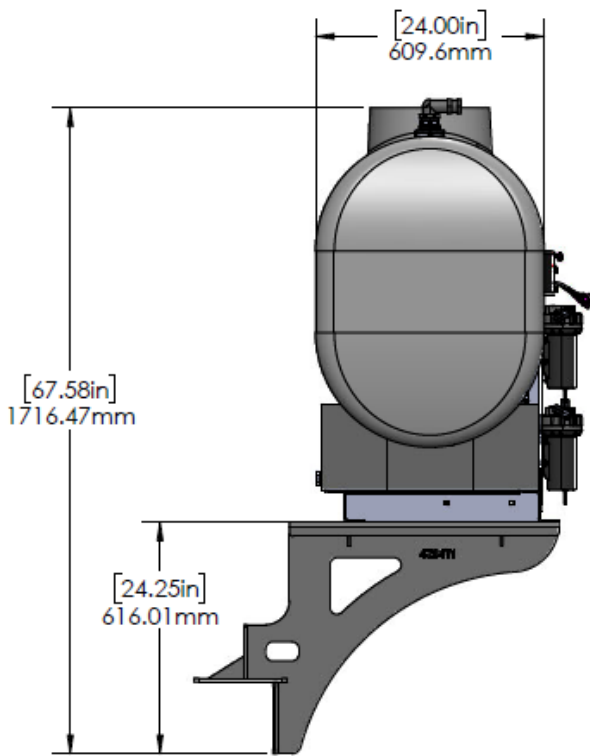

*Kit includes mounting hardware and U-Bolts

530-03-350100

Kinze 3605/3665 - Accelerator Mounting Kit

B
Kinze

Instruction Sheet:

396-5035Y1 - Kinze 3605

396-5036Y1 - Kinze 3665

Part Number	Description
524-01-015501	155 Gallon Accelerator Tank Kit
420-4724Y1-BK	Kinze Wing Mount Tank Bracket