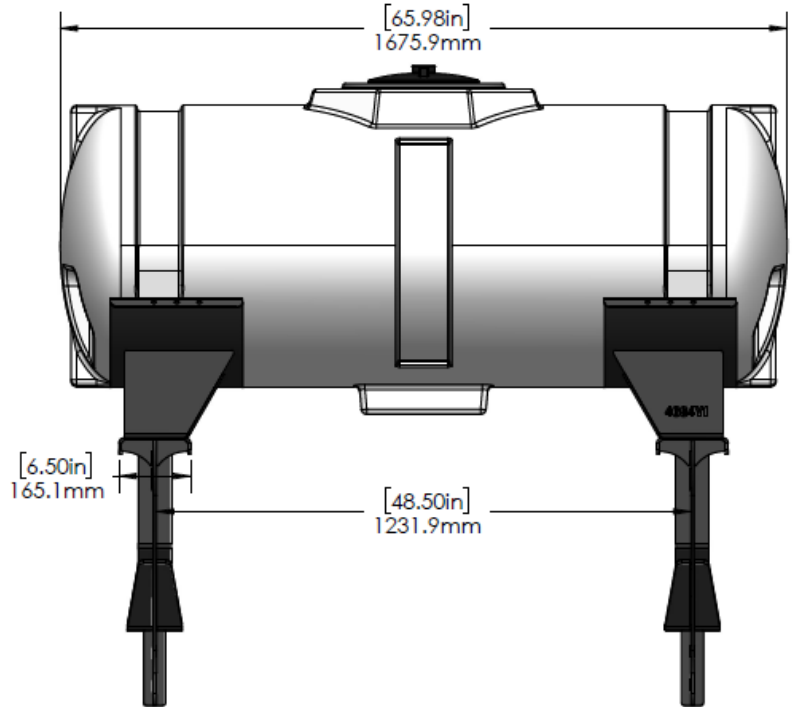

530-03-300210

Kinze 3600/3605 (12R/16R) Bulk Fill - Dual 200 Gal Elliptical Wing Tank Kits

Instruction Sheet: 396-5035Y1

Part Number	Description
727-01-HE0200-41-W	200 Gallon Elliptical Tank
420-4694Y1-BK	200 Gal Elliptical Saddle
420-4724Y1-BK	Kinze Wing Mount Tank Bracket

*Kit includes mounting hardware and U-Bolts