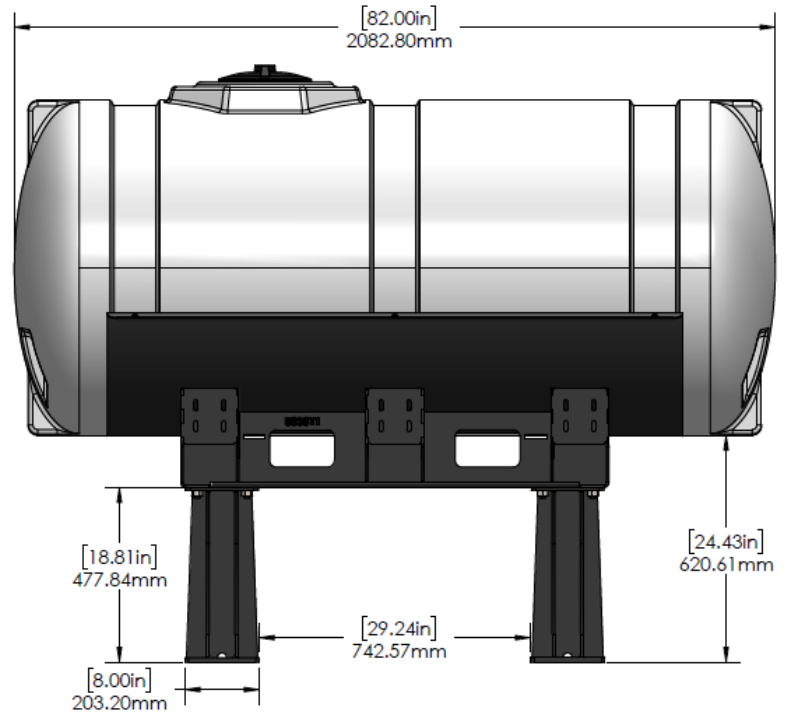

530-03-455050

Kinze 4900/4905 (12R) Row Box - Hitch Mount Tank - 500 Gal Elliptical

Instruction Sheet: 396-5040Y1

Part Number	Description
727-01-HE0500-57-OS-W	Elliptical Tank - 500 Gal - White - Offset Sump
421-5638Y1-BK	500 Gallon Elliptical Cradle
421-5331Y1-BK	18" Tank Pedestal

*Kit includes mounting hardware and U-Bolts