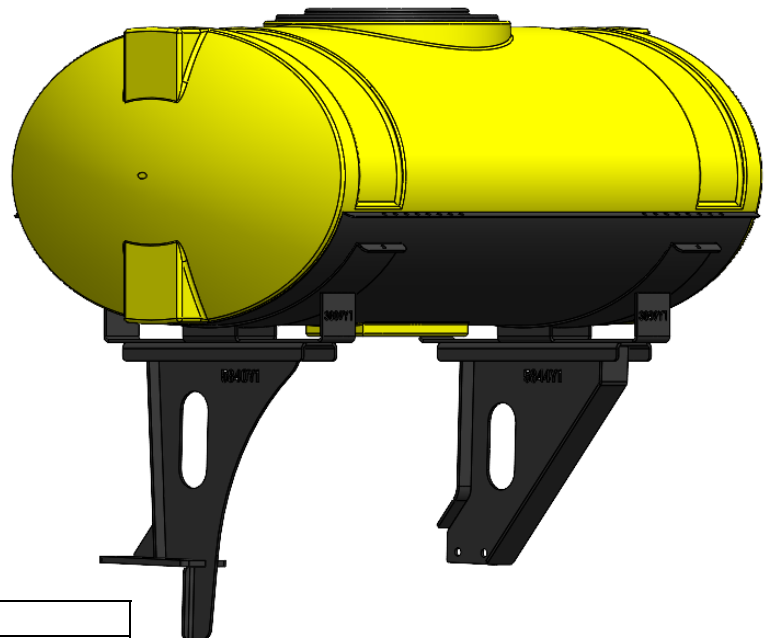

530-01-550275

John Deere 1760/1765NT 12R30 - 150 Gallon Elliptical Wing Mounted Tank Kit

Instruction Sheet: 396-3088Y1

Part Number	Description
727-01-HE0150-38-Y	Elliptical Tank - 150 Gal - Yellow
420-3009Y1-BK	150 Gallon Elliptical Tank Saddle
420-3001Y1-BK	150 Gallon Elliptical Tank Support Sheet
420-5844Y1-BK	JD 1760/1765NT Outer Tank Bracket
420-5840Y1-BK	JD 1760/1765 Inner Tank Bracket

*Kit includes mounting hardware and U-Bolts