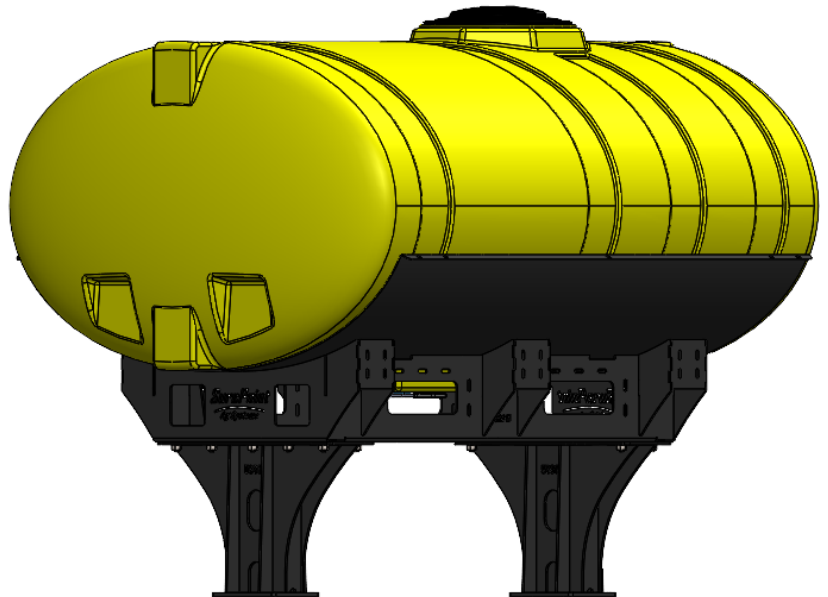

530-01-455960

John Deere DB120 - 600 Gallon Elliptical Hitch Mount Tank Kit

Instruction Sheet: 396-5152Y1

Part Number	Description
727-01-HE0600-64-CS-Y	Elliptical Tank - 600 Gal - Yellow
421-5321Y1-BK	600/750 Gallon Elliptical Tank Cradle
421-5331Y1-BK	18" Tank Pedestal

*Kit includes mounting hardware and U-Bolts