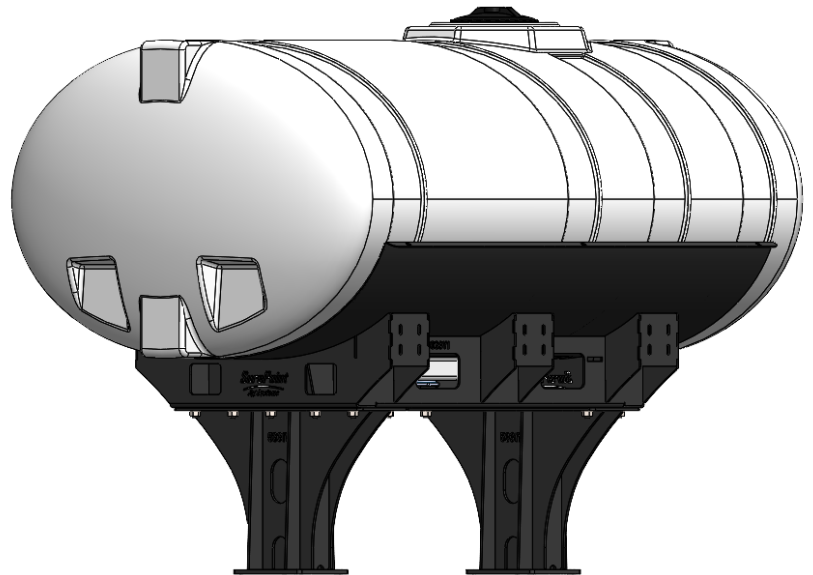

530-03-455150

Kinze 4900/4905 (16R) Hitch Mount Tank - 500 Gal Elliptical - No Markers

Instruction Sheet: 396-4864Y1

Part Number	Description
727-01-HE0500-57-OS-W	Elliptical Tank - 500 Gal - White - Offset Sump
421-5638Y1-BK	500 Gallon Elliptical Cradle
421-5331Y1-BK	18" Tank Pedestal

*Kit includes mounting hardware and U-Bolts