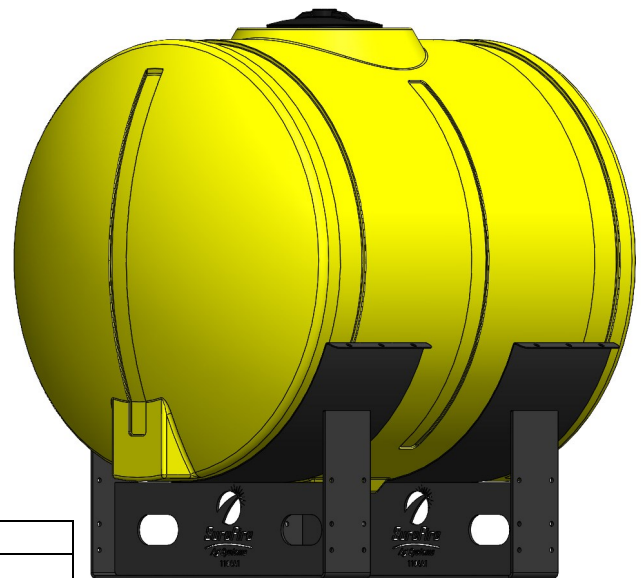

530-00-200250

Yellow 200 Gallon Tank Kit for 38" Tank/ Black Saddles

Instruction Sheet: 396-001610

Part Number	Description
727-02-HZ0200-38-Y	Horizontal Tank - 200 Gal - Yellow
420-1104A1-BK	38" Tank Saddle
525-2055	Tank Strap Kit

*Kit includes mounting hardware and U-Bolts