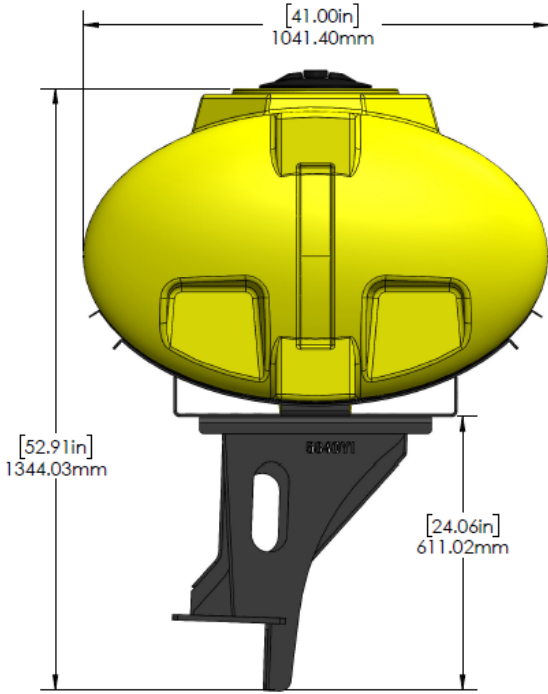

*Kit includes mounting hardware and U-Bolts

530-01-550575

John Deere 1760/1765NT 12R30 - 200

Gallon Elliptical Wing Mounted Tank Kit

Instruction Sheet: 396-3088Y1

Part Number	Description
727-01-HE0200-41-Y	Elliptical Tank - 200 Gal - Yellow
420-3009Y1-BK	150 Gallon Elliptical Tank Saddle
420-3001Y1-BK	150 Gallon Elliptical Tank Support Sheet
420-5844Y1-BK	JD 1760/1765NT Outer Tank Bracket
420-5840Y1-BK	JD 1760/1765 Inner Tank Bracket