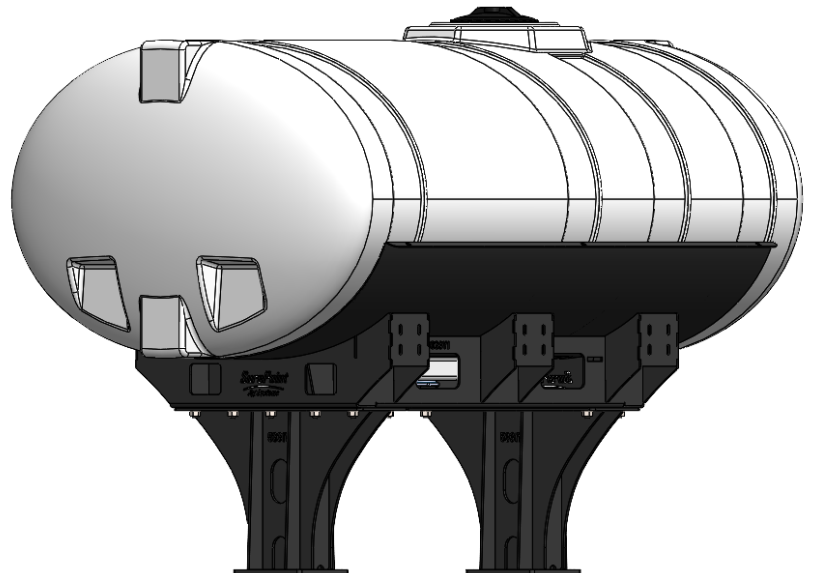

530-03-455050

Kinze 4900/4905 (12R) Row Box - Hitch Mount Tank - 500 Gal Elliptical

Instruction Sheet: 396-5040Y1

Part Number	Description
727-01-HE0500-57-OS-W	Elliptical Tank - 500 Gal - White - Offset Sump
421-5638Y1-BK	500 Gallon Elliptical Cradle
421-5331Y1-BK	18" Tank Pedestal

*Kit includes mounting hardware and U-Bolts