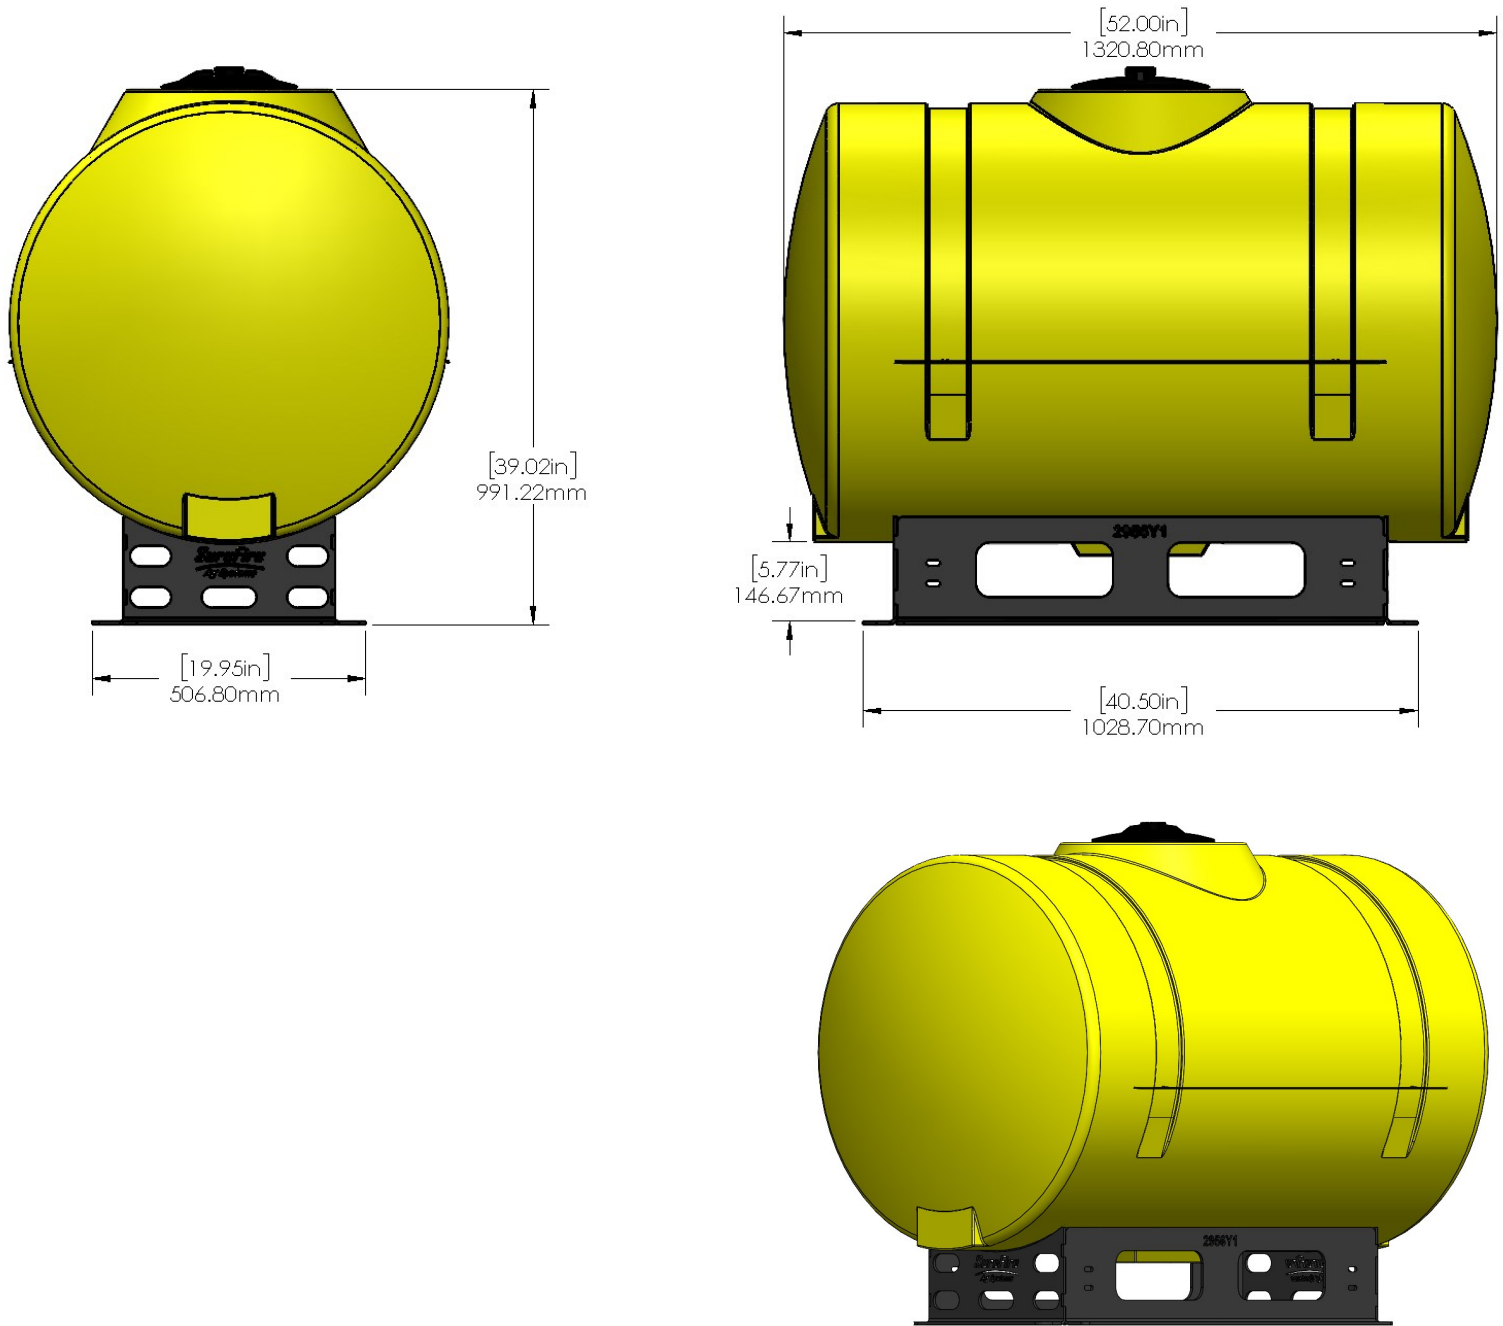

*Kit includes mounting hardware and U-Bolts

530-00-100100

Yellow 150 Gallon Round (32"Ø) Universal Tank Kit with Black Cradle

Part Number	Description
727-02-HZ0150-32-Y	Horizontal Tank - 150 Gal - Yellow
421-2956Y1-BK	110 Gallon Tank Cradle
525-2055	Tank Strap Kit