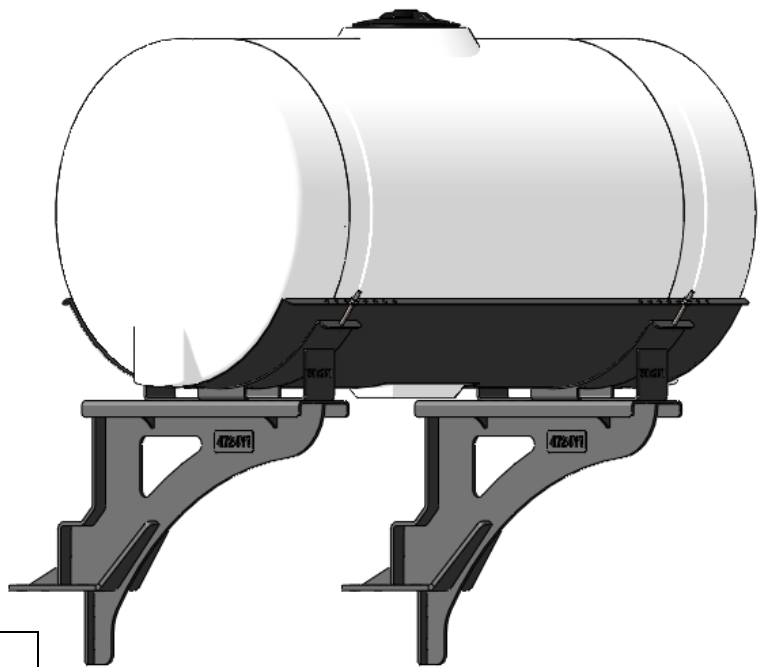

530-03-300200

Kinze 3600/3605 (12R/16R) Bulk Fill - Dual 200 Gal Round Wing Tank Kits

Instruction Sheet: 396-5035Y1

Part Number	Description
727-02-HZ0200-32-W	200 Gallon Round Tank
420-3012Y1-BK	32" Round Tank Saddle
420-3002Y1-BK	200 Gallon Round Tank Support Sheet
420-4724Y1-BK	Kinze Wing Mount Tank Bracket

*Kit includes mounting hardware and U-Bolts