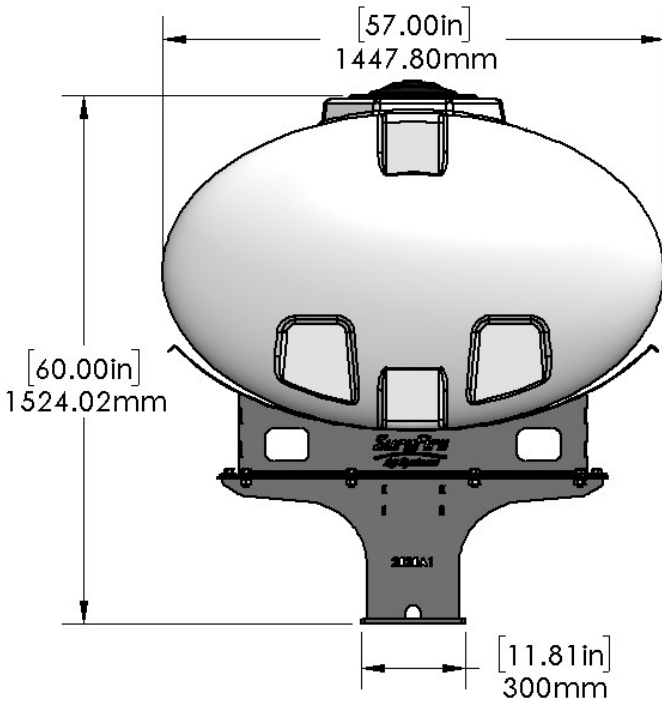

530-03-450240

Kinze 4900/4905 (24R) Hitch Mount Tank - 400 Gal Elliptical

Instruction Sheet: 396-5039Y1

Part Number	Description
727-01-HE0400-57-W	Elliptical Tank - 400 Gal - White - Center Sump
421-1333A2-BK	400 Gallon Elliptical Black Cradle
421-2020A1-BK	16-3/4" - 300-500 Gallon Tank Pedestal

*Kit includes mounting hardware and U-Bolts