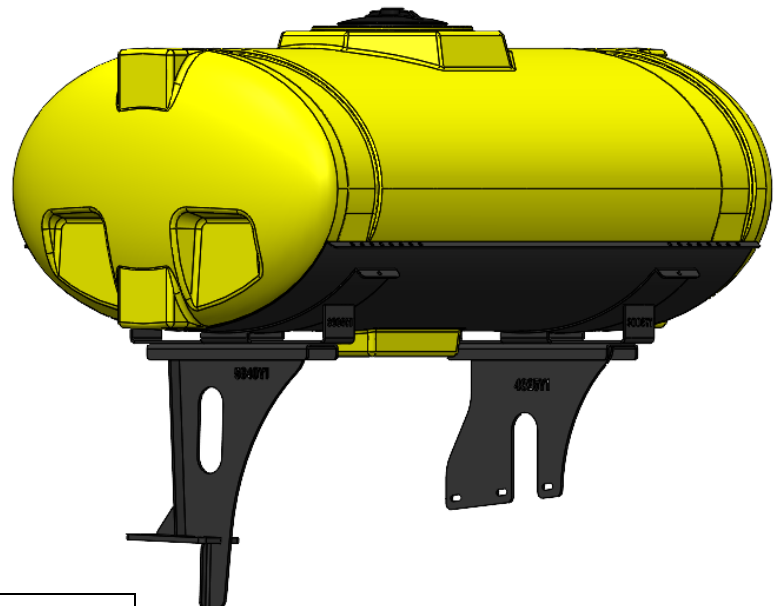

530-01-550500

John Deere 1760/1765 (Non-NT) 12R30 - 200 Gallon Elliptical Wing Mount Tank Kit

Instruction Sheet: 396-3088Y1

Part Number	Description
727-01-HE0200-41-Y	Elliptical Tank - 200 Gal - Yellow
420-3009Y1-BK	150 Gallon Elliptical Tank Saddle
420-3001Y1-BK	150 Gallon Elliptical Tank Support Sheet
420-4925Y1-BK	JD 1760/1765 Outer Tank Bracket (Non-NT)
420-5840Y1-BK	JD 1760/1765 Inner Tank Bracket

*Kit includes mounting hardware and U-Bolts