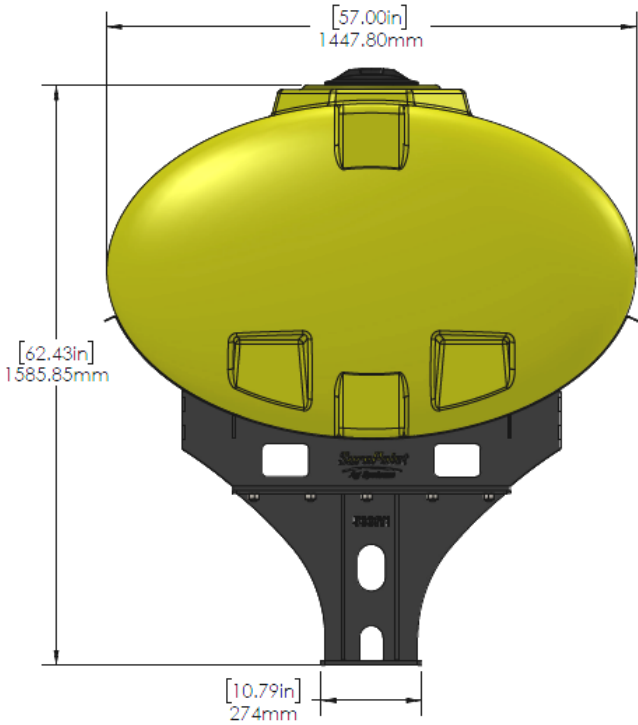

*Kit includes mounting hardware and U-Bolts

530-01-450720

John Deere DB80 - 2-200 Gallon Elliptical Wing Mount Tank Kits

Instruction Sheet: 396-5149Y1

Part Number	Description
727-01-HE0200-41-Y	200 Gal Elliptical Tank - Yellow
420-4694Y1-BK	200 Gallon Elliptical Saddle
420-4966Y1-BK	Wing Tank Mounting Bracket

*Kit includes mounting hardware and U-Bolts

530-01-455750

John Deere DB80 - 500 Gallon Elliptical Hitch Mount Tank Kit

Instruction Sheet: 396-5148Y1

Part Number	Description
727-01-HE0600-64-CS-Y	Elliptical Tank - 600 Gal - Yellow
421-5321Y1-BK	600/750 Gallon Elliptical Tank Cradle
421-5331Y1-BK	18" Tank Pedestal