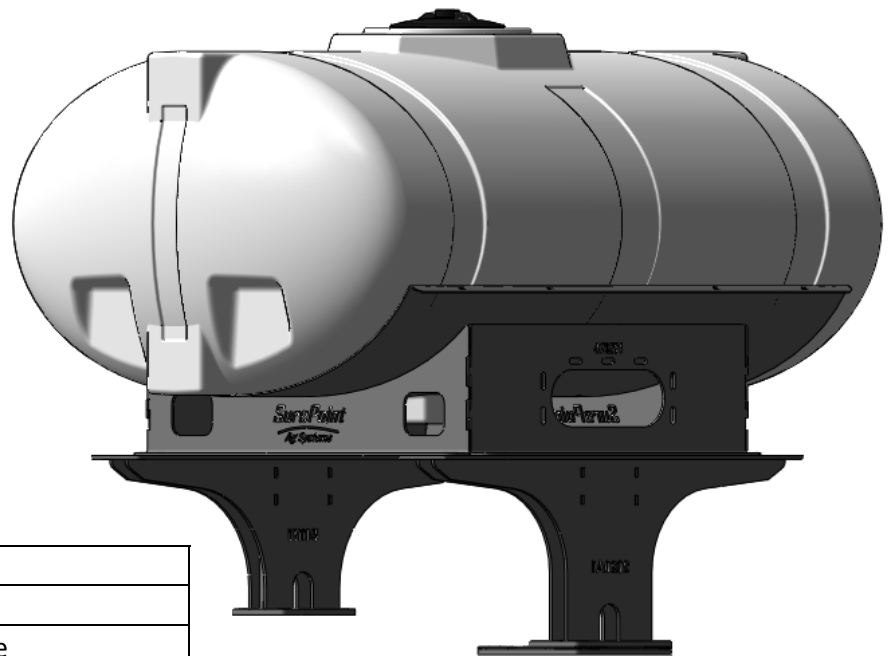

530-03-450030

Kinze 4900/4905 (12R) Bulk Fill - Hitch Mount Tank - 300 Gal Ellip. - No Markers

Instruction Sheet: 396-5040Y1

Part Number	Description
727-01-HE0300-48-W	Elliptical Tank - 300 Gal - White
421-4712Y1-BK	300 Gallon Elliptical Black Cradle
421-2020A1-BK	16-3/4" - 300-500 Gallon Tank Pedestal
435-5411Y1-BK	Kinze 12R 4905 Rear Pedestal
420-5415Y1-BK	U-Bolt Spacer Plate

*Kit includes mounting hardware and U-Bolts