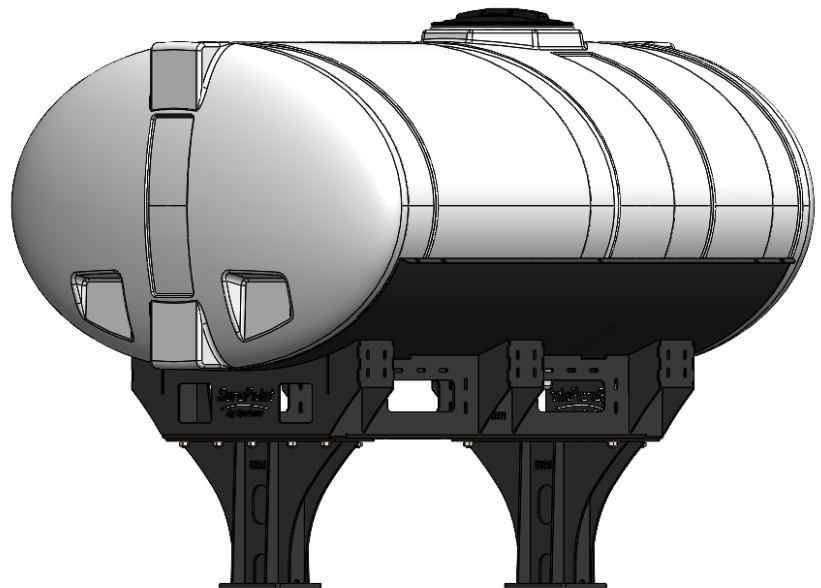

530-00-755100

White 750 Gallon Elliptical Universal Hitch Mount Tank Kit

Part Number	Description
727-01-HE0750-69-OS-W	Elliptical Tank - 750 Gal - White
421-5321Y1-BK	600/750 Gallon Elliptical Tank Cradle
421-5331Y1-BK	18" Tank Pedestal

*Kit includes mounting hardware and U-Bolts