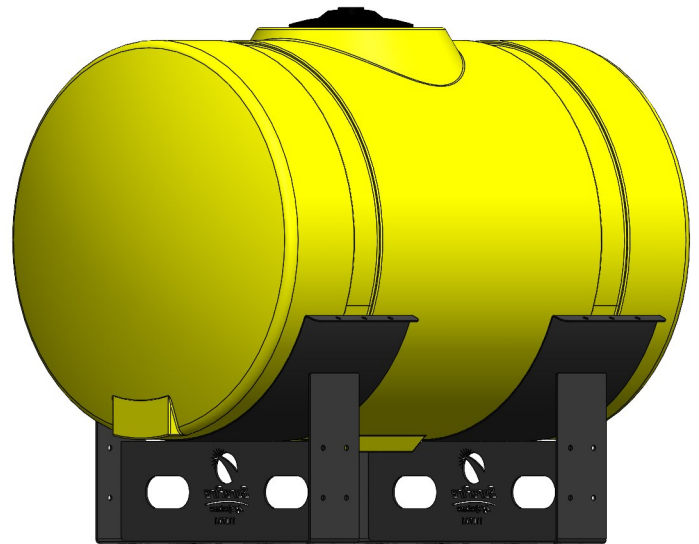

530-00-150200

Yellow 150 Gallon Tank Kit for 32" Tank/ Black Saddles

Instruction Sheet: 396-001600

Part Number	Description
727-02-HZ0150-32-Y	Horizontal Tank - 150 Gal - Yellow
420-1107A1-BK	32" Tank Saddle
525-2055	Tank Strap Kit

*Kit includes mounting hardware and U-Bolts