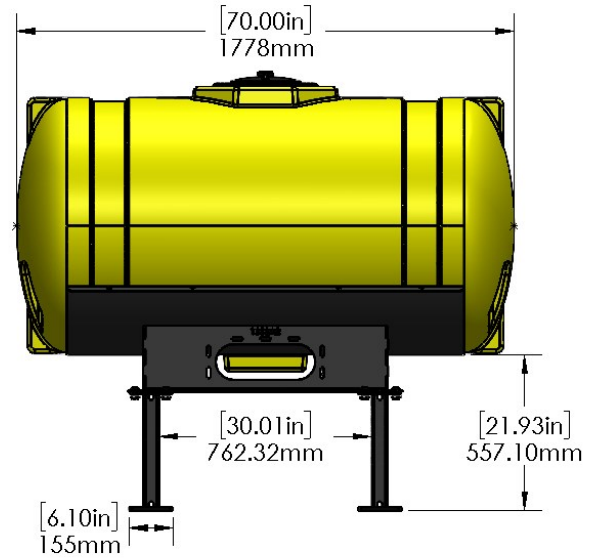

530-01-250400

John Deere 1770/1775 16R30 - 400 Gallon Elliptical Hitch Mount Tank Kit

Instruction Sheet: 396-001310

Part Number	Description
727-01-HE0400-57-Y	Elliptical Tank - 400 Gal - Yellow
421-2020A1-BK	16-3/4" - 300-500 Gallon Tank Pedestal
421-1333A2-BK	400 Gallon Elliptical Cradle

*Kit includes mounting hardware and U-Bolts