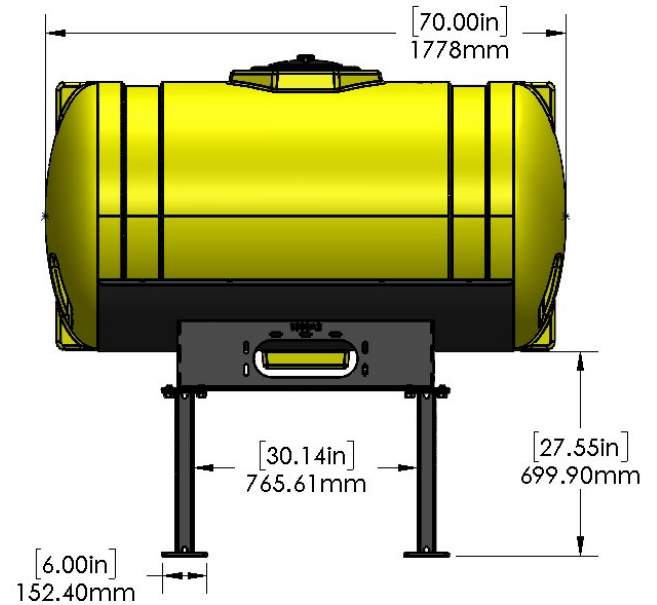

Universal Tank Brackets

Kit Description	Kit Number
Yellow 150 Gallon Round (32"Ø) Universal Tank Kit with Black Cradle	530-00-100100
Yellow 150 Gallon Elliptical Universal Tank Kit with Black Saddles	530-00-100150
Yellow 200 Gallon Round (38"Ø) Universal Tank Kit with Black Cradle	530-00-100200
White 150 Gallon Tank Kit for 32" Tank/ Black Saddles	530-00-150100
Yellow 150 Gallon Tank Kit for 32" Tank/ Black Saddles	530-00-150200
White 200 Gallon Tank Kit for 32" Tank/ Black Saddles	530-00-200100
White 200 Gallon Tank Kit for 38" Tank/ Black Saddles	530-00-200150
Yellow 200 Gallon Tank Kit for 32" Tank/ Black Saddles	530-00-200200
Yellow 200 Gallon Tank Kit for 38" Tank/ Black Saddles	530-00-200250
White 300 Gallon Tank Kit for 38" Tank/ Black Saddles	530-00-300100
Yellow 300 Gallon Tank Kit for 38" Tank/ Black Saddles	530-00-300200
White 400 Gallon Elliptical Universal Hitch Mount Tank Kit	530-00-400100
White 500 Gallon Elliptical Universal Hitch Mount Tank Kit	530-00-500100
White 600 Gallon Elliptical Universal Hitch Mount Tank Kit	530-00-600100
White 750 Gallon Elliptical Universal Hitch Mount Tank Kit	530-00-750100

*Kit includes mounting hardware and U-Bolts

530-01-355400

John Deere 1790/1795 30' - 500 Gallon Elliptical Hitch Tank Kit (No Markers)

Instruction Sheet: 396-001400

Part Number	Description
727-01-HE0500-57-OS-Y	Elliptical Tank - 500 Gal - Yellow
421-5638Y1-BK	500 Gallon Elliptical Cradle, Black
421-5704Y1-BK	22" Tank Pedestal

*Kit includes mounting hardware and U-Bolts

530-01-350500

John Deere 1790/1795 40' - 400 Gallon Elliptical Hitch Mount Tank Kit

Instruction Sheet: 396-001400

Part Number	Description
727-01-HE0400-57-Y	Elliptical Tank - 400 Gal - Yellow
421-3136Y1-BK	22" - 300-500 Gallon Tank Pedestal
421-1333A2-BK	400 Gallon Elliptical Cradle