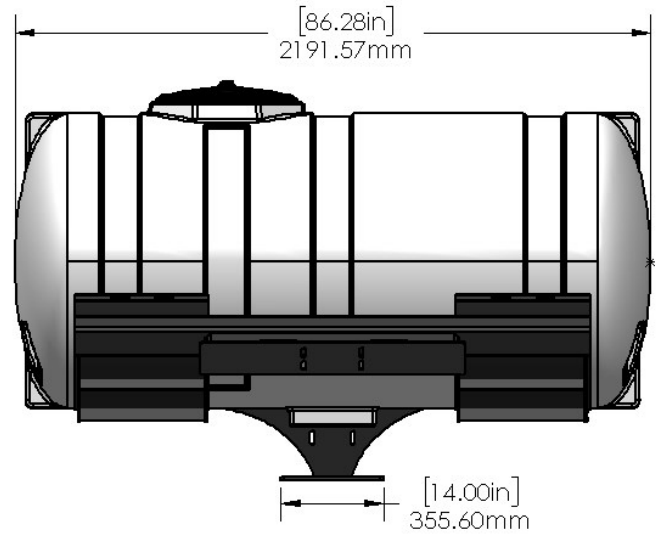

530-02-400600

Case iH 2150 - 600 Gallon Elliptical Tank Kit (16R30/24R30 Bulk Fill)

Instruction Sheet: 396-3848Y1

Part Number	Description
727-01-HE0600-64-CS-W	Elliptical Tank - 600 Gal - White - Center Sump
421-4905Y1-BK	Case 2150 600 Gallon Tank Mount

*Kit includes mounting hardware and U-Bolts