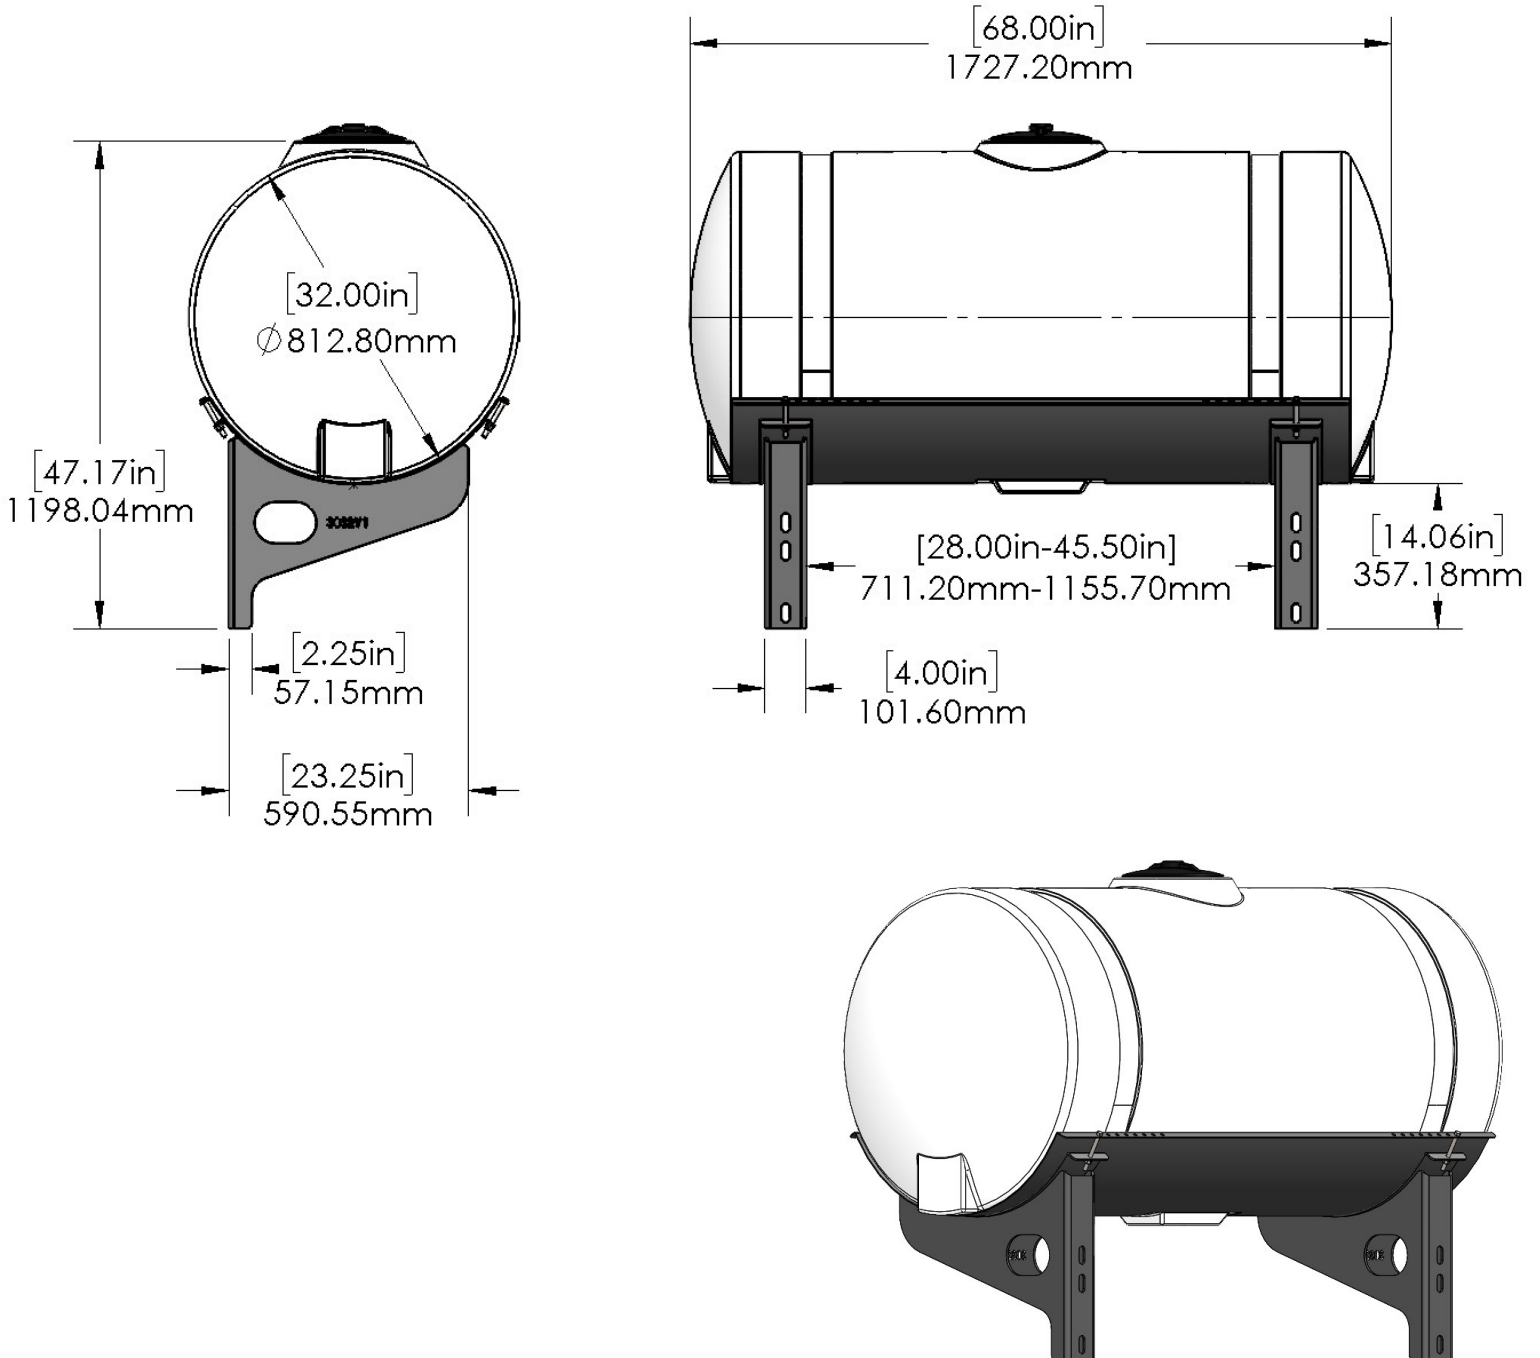

530-03-320300

Kinze 3660/3665 (12R/16R) - Non-Split Row Low Profile Dual 200 Gallon Tanks

Instruction Sheet: 396-5036Y1

Part Number	Description
727-02-HZ0200-32-W	Horizontal Tank - 200 Gal - White
420-3032Y1-BK	Offset Bar Mount Saddle
420-3002Y1-BK	200 Gal Round Tank Support Sheet

*Kit includes mounting hardware and U-Bolts