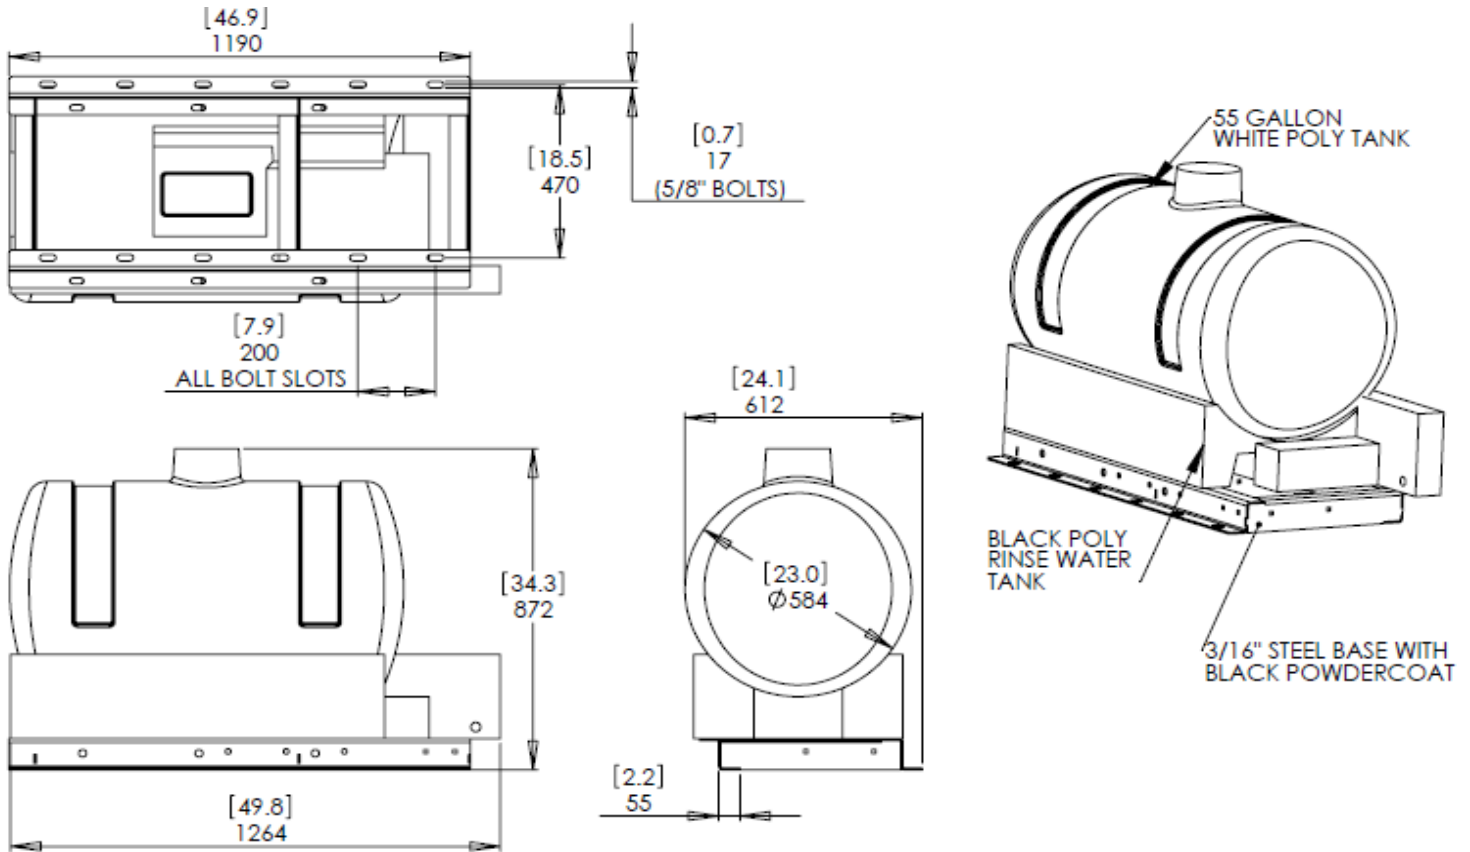

Recommended Fill Kits

- 520-00-1010 - Accelerator Fill Kit - 2" Flange Fill Kit with 1-1/2" Hose
- 520-00-1011 - Accelerator Fill Kit for 2 Tanks- 2" Flange Fill Kit with 1-1/2" Hose
- 520-00-101120 - Dual Accelerator Tank Plumbing Kit (Tank Outlet Plumbed Together)

Recommended Mounting Kits

- 526-02-200275 - Black 6" Pedestal Kit for Saddle or Accelerator
- 526-02-200280 - Green 22" Pedestal Kit for Saddle or Accelerator
- 526-02-200300 - Black 16" Pedestal Kit for Saddle or Accelerator
- 526-02-200305 - Green 22" Pedestal Kit for Saddle or Accelerator
- 526-02-200350 - Black 22" Pedestal Kit for Saddle or Accelerator
- 526-02-200355 - Green 22" Pedestal Kit for Saddle or Accelerator