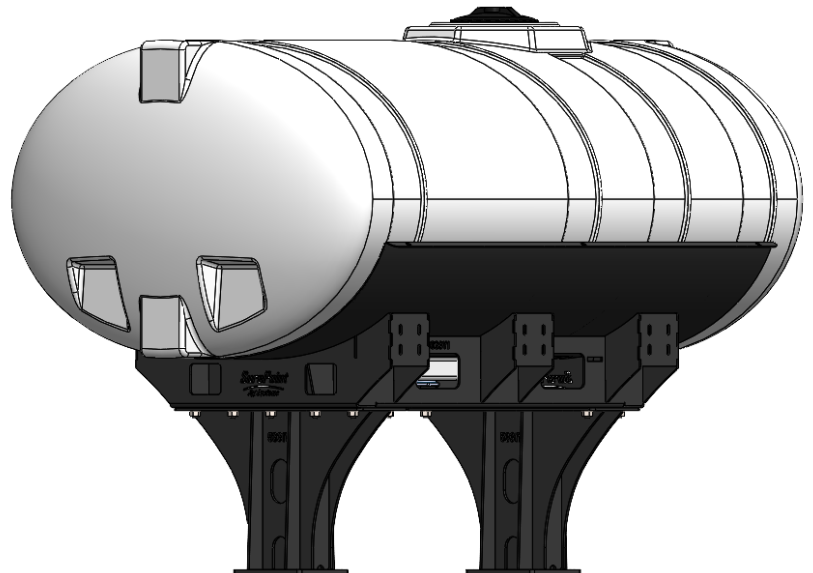

530-03-455250

Kinze 4900/4905 (24R) Hitch Mount Tank - 500 Gal Elliptical

Instruction Sheet: 396-5039Y1

Part Number	Description
727-01-HE0500-57-OS-W	Elliptical Tank - 500 Gal - White - Offset Sump
421-5638Y1-BK	500 Gallon Elliptical Cradle
421-5331Y1-BK	18" Tank Pedestal

*Kit includes mounting hardware and U-Bolts