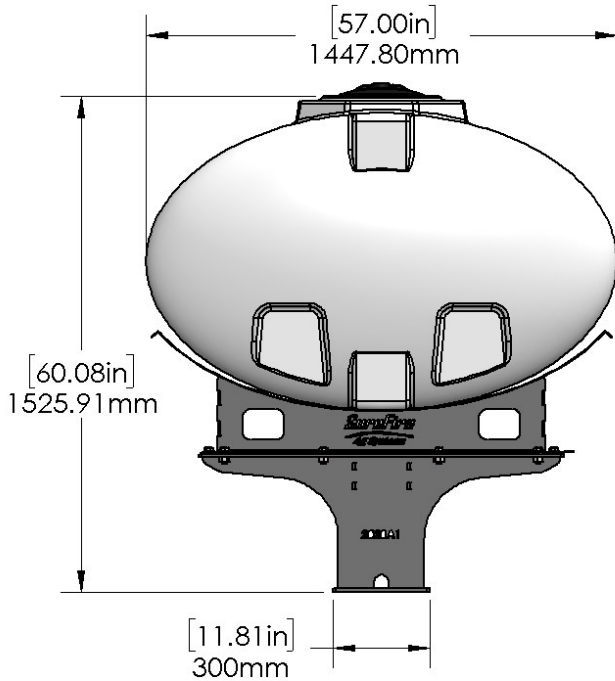

530-03-450040

Kinze 4900/4905 (12R) Row Box - Hitch Mount Tank - 400 Gallon Elliptical

Instruction Sheet: 396-5040Y1

Part Number	Description
727-01-HE0400-57-W	Elliptical Tank - 400 Gal - White
421-1333A2-BK	400 Gallon Elliptical Black Cradle
421-2020A1-BK	16-3/4" - 300-500 Gallon Tank Pedestal

*Kit includes mounting hardware and U-Bolts