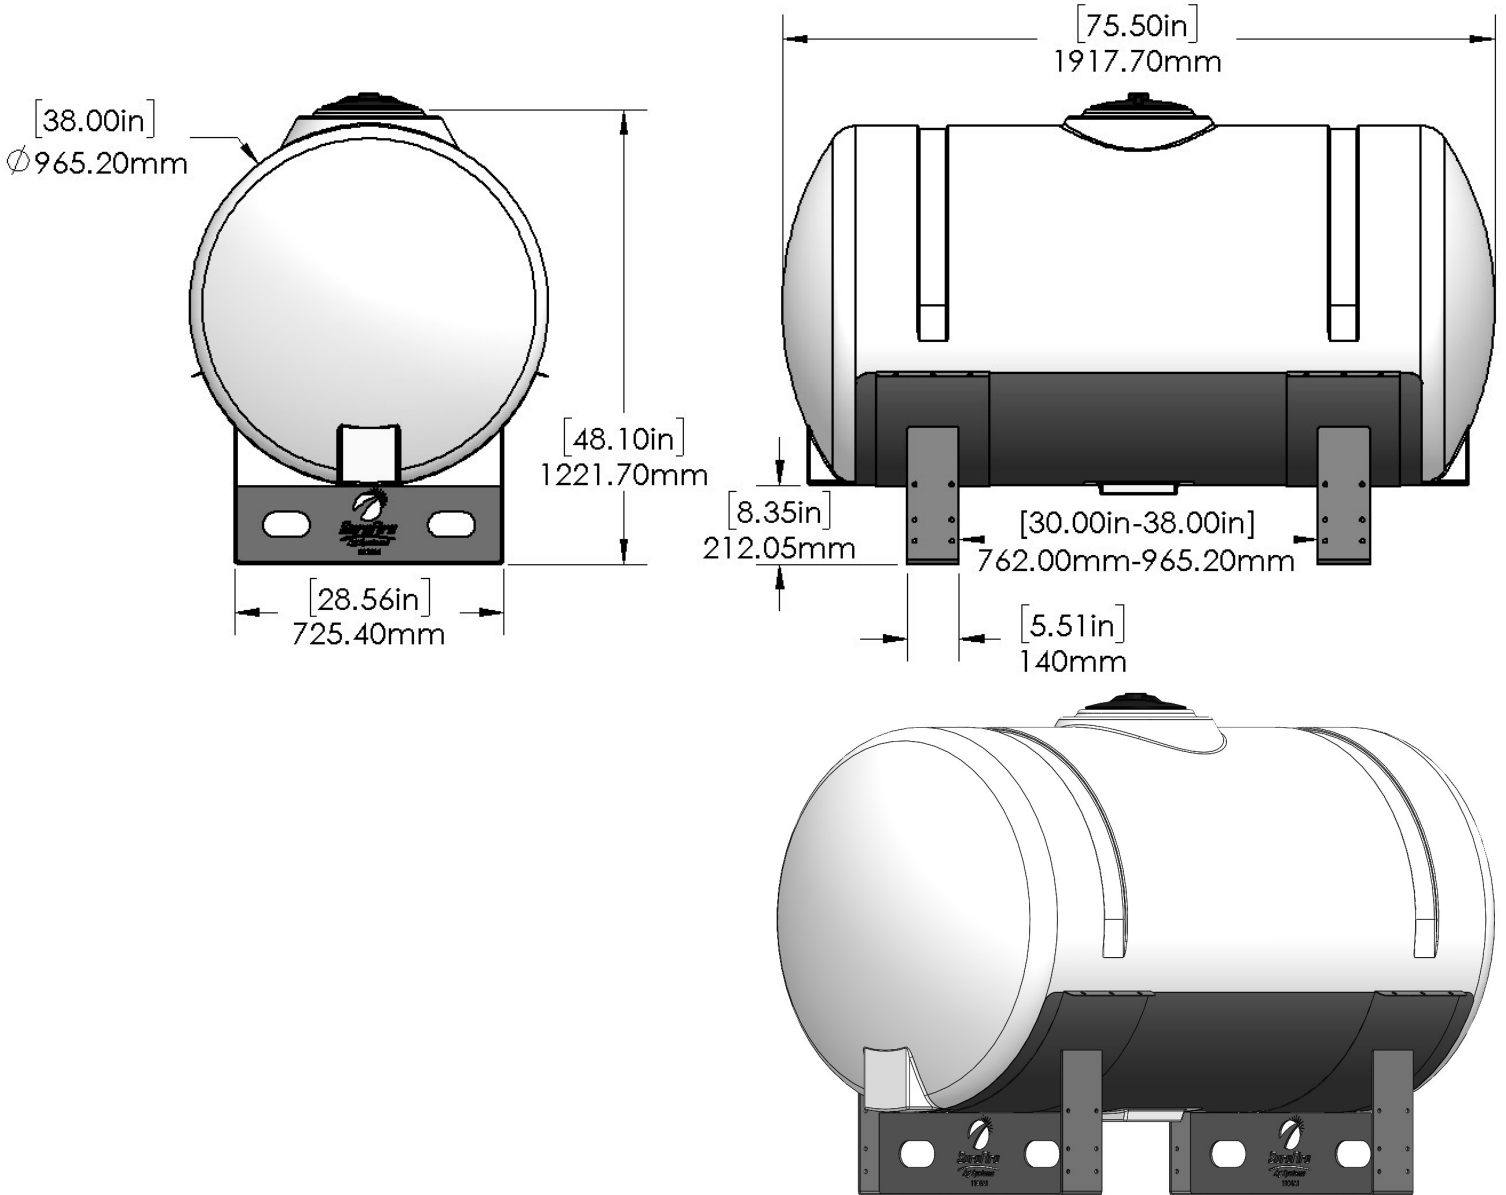

530-00-300100

White 300 Gallon Tank Kit for 38" Tank/ Black Saddles

Instruction Sheet: 396-001610

Part Number	Description
727-02-HZ0300-38-W	Horizontal Tank - 300 Gal - White
420-1104A1-BK	38" Tank Saddle
420-1106A1-BK	38" 300 Gal Support Sheet

*Kit includes mounting hardware and U-Bolts