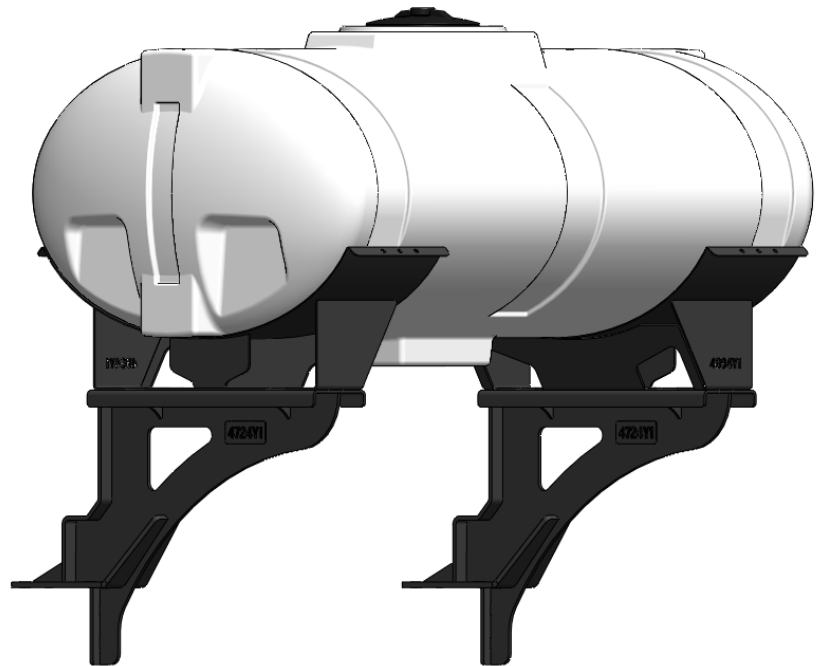

530-03-320210

Kinze 3660/3665 (12R/16R) Bulk Fill - Dual 200 Gal Elliptical Wing Tank Kits

Instruction Sheet: 396-5036Y1

Part Number	Description
727-01-HE0200-41-W	200 Gallon Elliptical Tank
420-4694Y1-BK	200 Gal Elliptical Saddle
420-4724Y1-BK	Kinze Wing Mount Tank Bracket

*Kit includes mounting hardware and U-Bolts