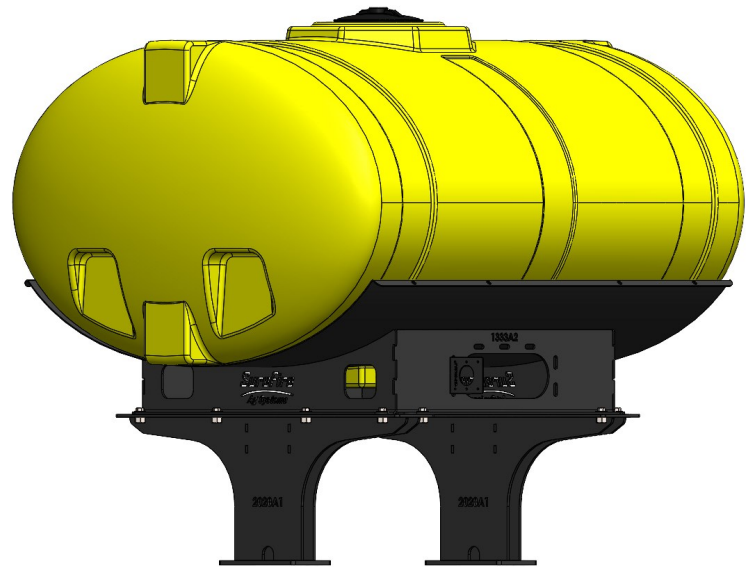

530-01-250750

John Deere 1770/1775 12R30 - 400 Gallon Elliptical Hitch Mount Tank Kit

Instruction Sheet: 396-001390

Part Number	Description
727-01-HE0400-57-Y	Elliptical Tank - 400 Gal - Yellow
421-2020A1-BK	16-3/4" - 300-500 Gallon Tank Pedestal
421-1333A2-BK	400 Gallon Elliptical Cradle

*Kit includes mounting hardware and U-Bolts