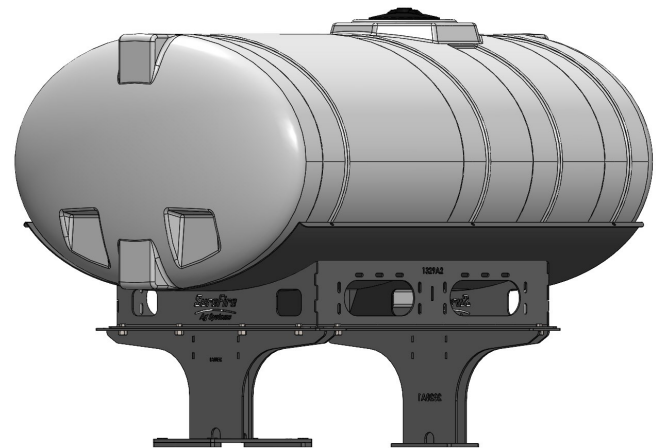

530-02-150500

Case iH 1250/1255 24R30 - 500 Gallon Elliptical Hitch Mount Tank Kit

Instruction Sheet: 396-3095Y1

Part Number	Description
727-01-HE0500-57-OS-W	Elliptical Tank - 500 Gal - White - Offset Sump
421-1329A2-BK	500 Gallon Elliptical Cradle, Black
421-2020A1-BK	16-3/4" - 300-500 Gallon Tank Pedestal
421-2059A1-BK	Large Base Planter Hitch Mount for Tank Cradle

*Kit includes mounting hardware and U-Bolts

Tank Kit Catalog

©2022 SurePoint Ag Systems, Inc.—All Rights Reserved

Revised 5/30/2023