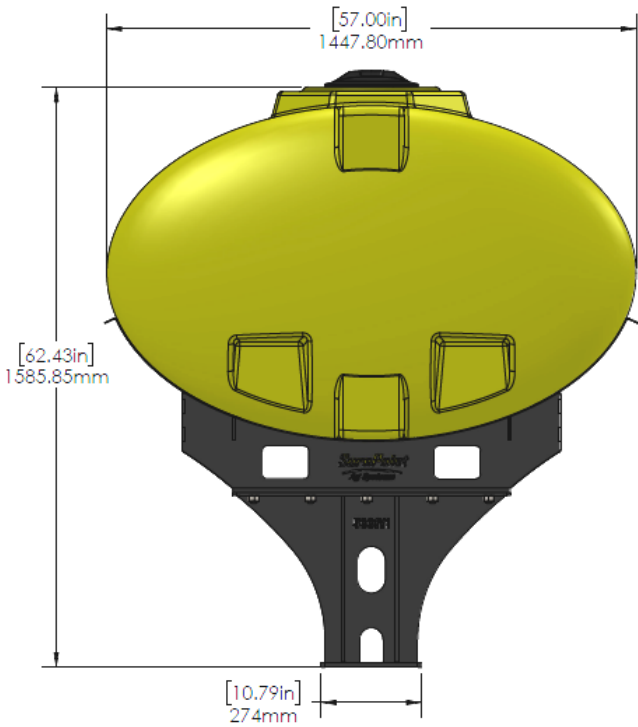

530-01-455950

John Deere DB120 - 500 Gallon Elliptical Hitch Mount Tank Kit

Instruction Sheet: 396-5152Y1

Part Number	Description
727-01-HE0600-64-CS-Y	Elliptical Tank - 600 Gal - Yellow
421-5321Y1-BK	600/750 Gallon Elliptical Tank Cradle
421-5331Y1-BK	18" Tank Pedestal

*Kit includes mounting hardware and U-Bolts