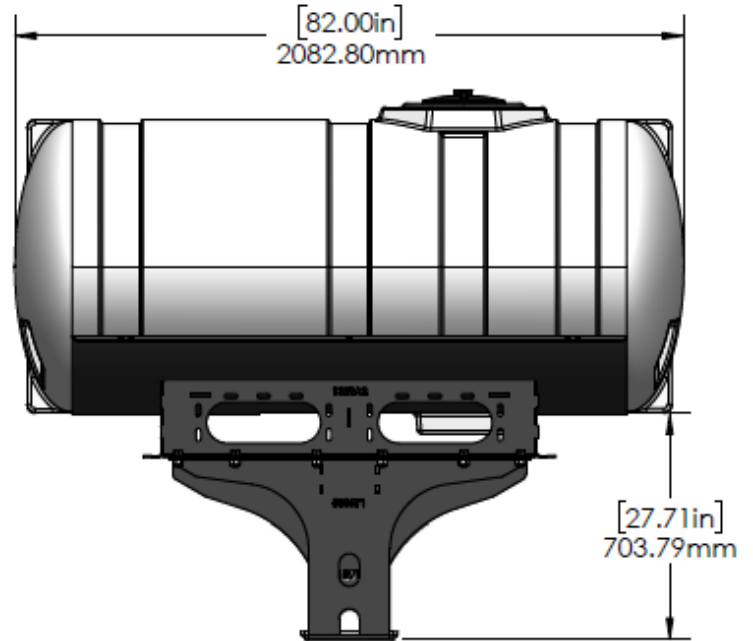

530-02-250675

Case IH 1250/1255 - 500 Gallon Elliptical Hitch Mount Tank Kit (12R30 without Markers) Instruction Sheet: 396-2652Y1

Part Number	Description
727-01-400APP	Horizontal Tank - 400 Gal
421-2409Y1-BK	400 Gallon Horizontal Cradle
421-3136Y1-BK	22" - 300-500 Gallon Tank Pedestal
421-5159Y1-BK	Case 1250/1255 Rear Tank Pedestal

*Kit includes mounting hardware and U-Bolts