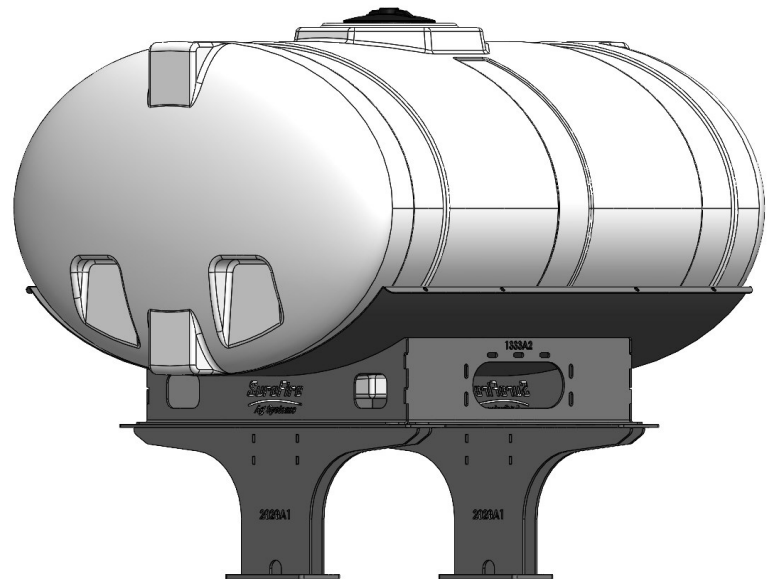

530-03-450140

Kinze 4900/4905 (16R) Hitch Mount Tank - 400 Gal Elliptical

Instruction Sheet: 396-4864Y1

Part Number	Description
727-01-HE0400-57-W	Elliptical Tank - 400 Gal - White
421-1333A2-BK	400 Gallon Elliptical Black Cradle
421-2020A1-BK	16-3/4" - 300-500 Gallon Tank Pedestal

*Kit includes mounting hardware and U-Bolts