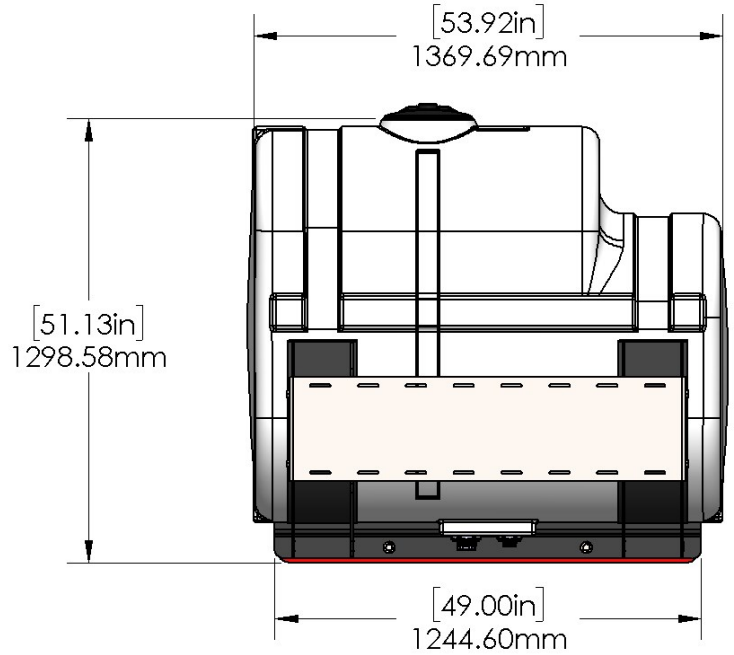

530-02-300200

Case IH 2140 - 200 Gallon Side Mount Tank Kit (Two Tanks)

Instruction Sheet: 396-5118Y1

Part Number	Description
727-08-CAW0200-24-W	White Sidemount Cutaway Tank - 200 Gal White
420-4155Y1-BK	Case 2140 - 200 Gallon Cutaway Tank Mount Weldment
420-4154Y1-BK	Case 2140 - 200 Gallon Cutaway Tank Mount Front Plate

*Kit includes mounting hardware