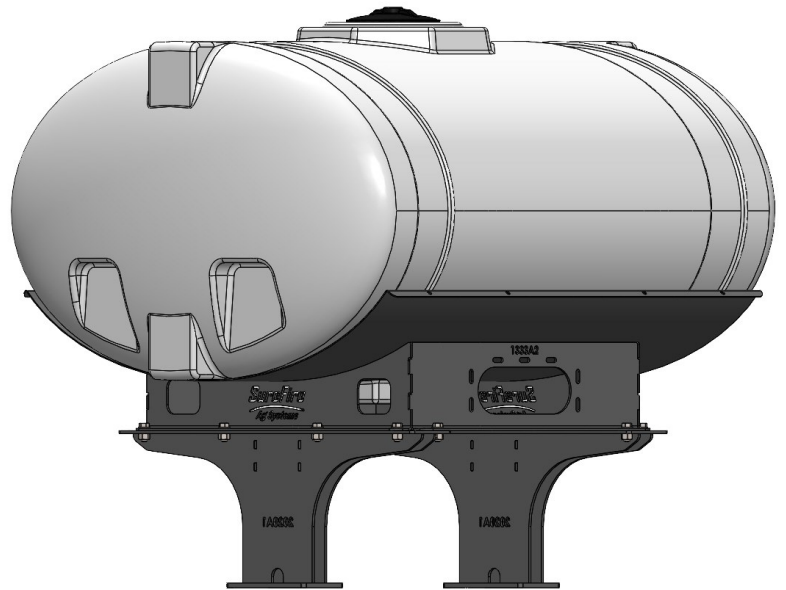

*Kit includes mounting hardware and U-Bolts

530-00-400100

White 400 Gallon Elliptical Universal Hitch Mount Tank Kit

Part Number	Description
727-01-HE0400-57-W	Elliptical Tank - 400 Gal -White
421-1333A2-BK	400 Gallon Elliptical Black Cradle
421-2020A1-BK	16-3/4" - 300-500 Gallon Tank Pedestal