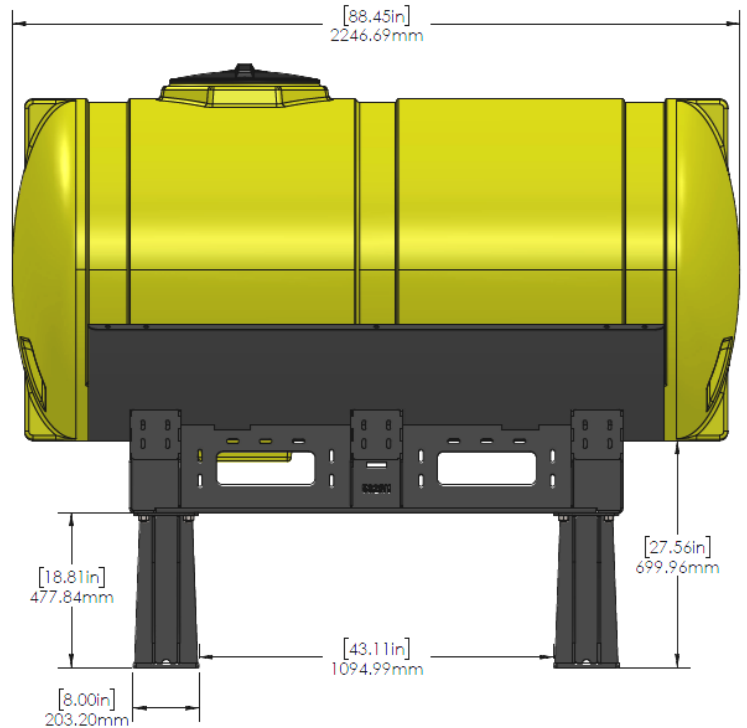

530-01-455575

John Deere DB60 - 750 Gallon Elliptical Hitch Mount Tank Kit

Instruction Sheet: 396-5146Y1

Part Number	Description
727-01-HE0750-69-OS-Y	Elliptical Tank - 750 Gal - Yellow
421-5321Y1-BK	600/750 Gallon Elliptical Tank Cradle
421-5331Y1-BK	18" Tank Pedestal

*Kit includes mounting hardware and U-Bolts