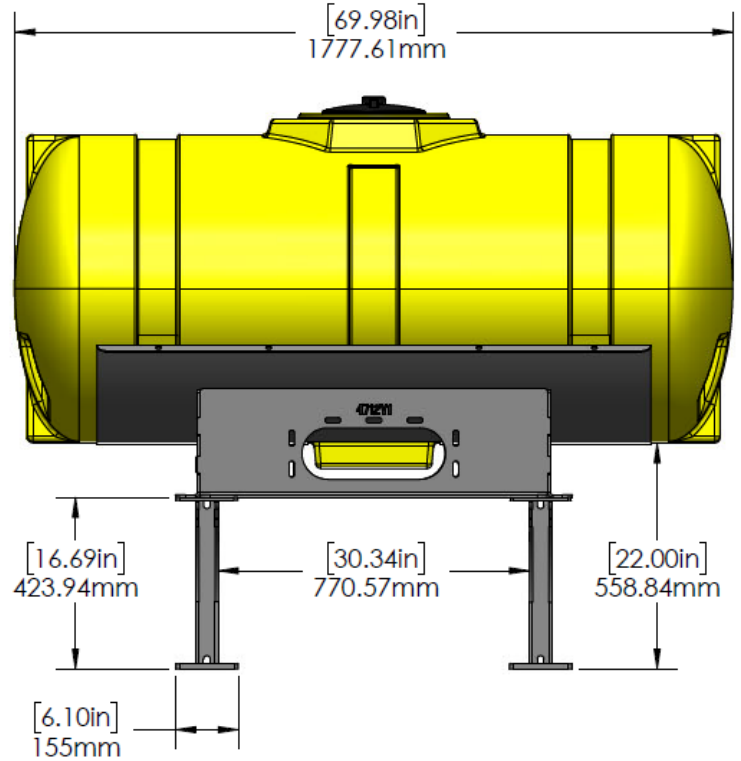

530-01-025300

300 Gal Tank, Cradle, & Hardware for John Deere Hitch Applications

Part Number	Description
727-01-HE0300-48-Y	Elliptical Tank - 300 Gallon - Yellow
421-4712Y1-BK	300 Gallon Elliptical Cradle
421-2020A1-BK	16-3/4" - 300-500 Gallon Tank Pedestal

*Kit includes mounting hardware and U-Bolts