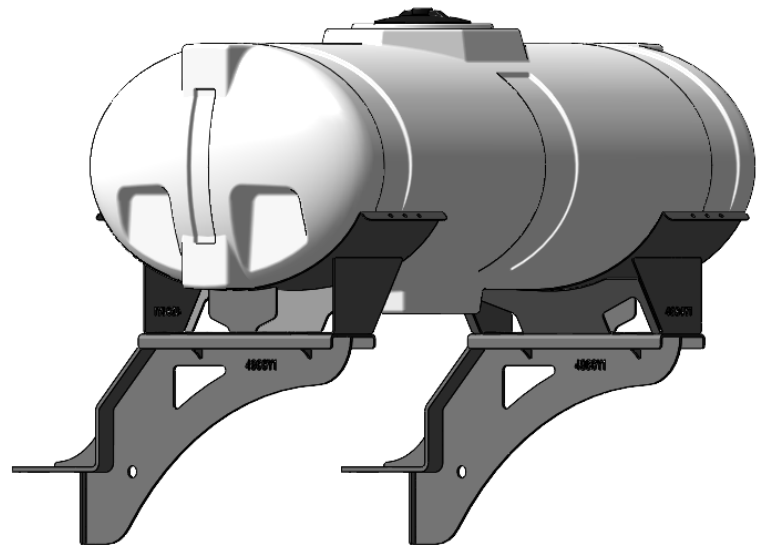

530-03-425000

Kinze 4900/4905 (16R) Bulk Fill - Wing Mounted Tanks - Dual 200 Gal Elliptical Instruction Sheet: 396-5038Y1

Part Number	Description
727-01-HE0200-41-W	200 Gallon Elliptical Tank
420-4694Y1-BK	200 Gallon Elliptical Tank Saddle
435-4869Y1-BK	Kinze 16 Row 200 Gal Wing Tank Pedestal

*Kit includes mounting hardware and U-Bolts