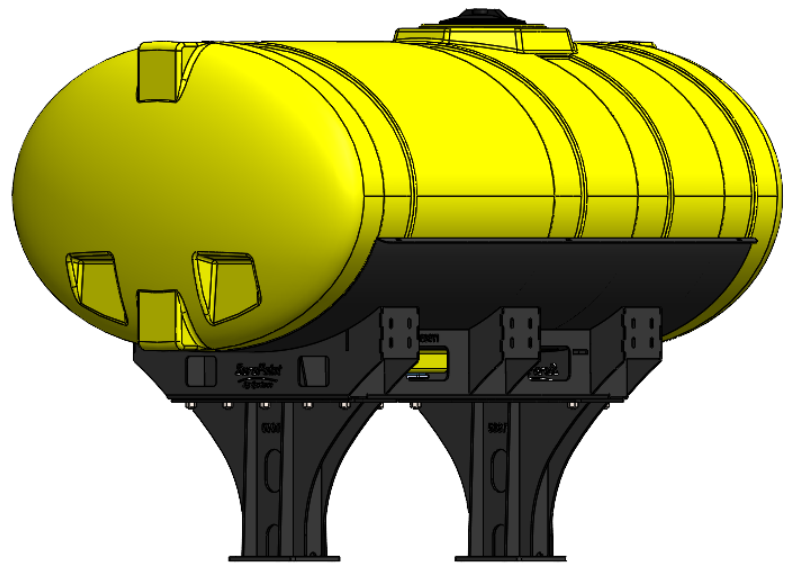

530-01-455750

John Deere DB80 - 500 Gallon Elliptical Hitch Mount Tank Kit

Instruction Sheet: 396-5148Y1

Part Number	Description
727-01-HE0600-64-CS-Y	Elliptical Tank - 600 Gal - Yellow
421-5321Y1-BK	600/750 Gallon Elliptical Tank Cradle
421-5331Y1-BK	18" Tank Pedestal

*Kit includes mounting hardware and U-Bolts