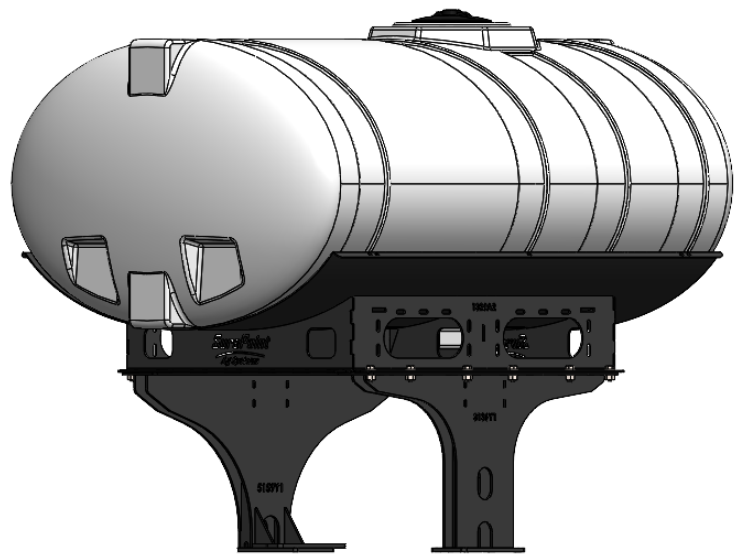

530-02-250675

Case IH 1250/1255 - 500 Gallon Elliptical Hitch Mount Tank Kit (12R30 without Markers) Instruction Sheet: 396-2652Y1

Part Number	Description
727-01-400APP	Horizontal Tank - 400 Gal
421-2409Y1-BK	400 Gallon Horizontal Cradle
421-3136Y1-BK	22" - 300-500 Gallon Tank Pedestal
421-5159Y1-BK	Case 1250/1255 Rear Tank Pedestal

*Kit includes mounting hardware and U-Bolts