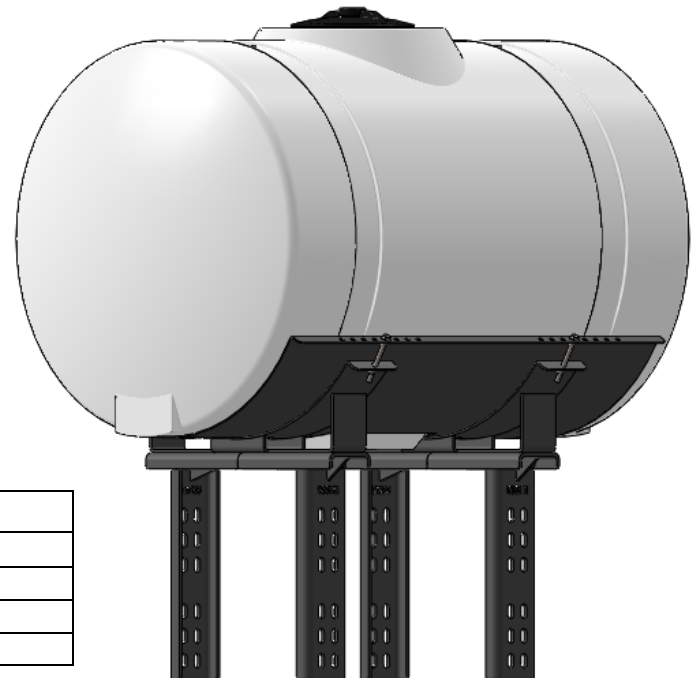

530-03-300300

Kinze 3600/3605 (16R) - Row Box Split Row Dual 150 Gallon Tanks - No Markers

Instruction Sheet: 396-5035Y1

Part Number	Description
727-02-HZ0150-32-W	150 Gal Horizontal Tank
420-3012Y1-BK	32" Tank Saddle
420-3003Y1-BK	150 Gal Round Tank Support Sheet
420-5551Y1-BK	Split H-Style Mounting Bracket

*Kit includes mounting hardware and U-Bolts