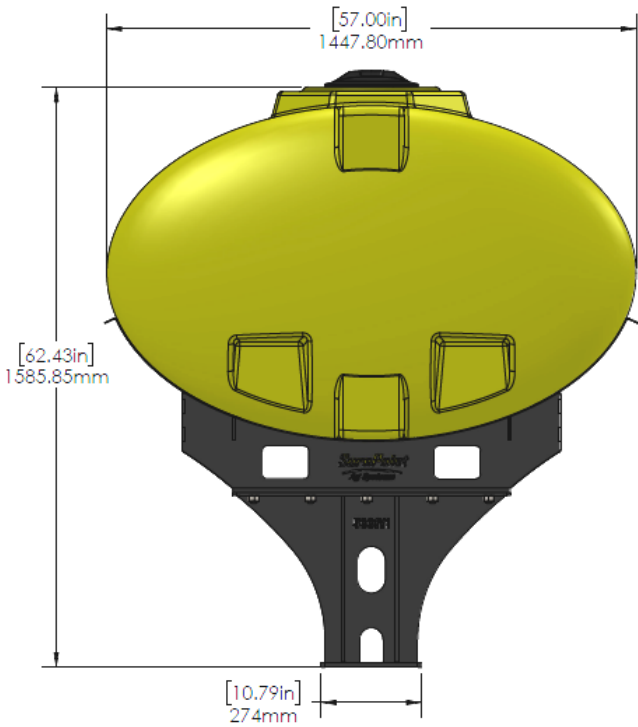

*Kit includes mounting hardware and U-Bolts

530-01-355400

John Deere 1790/1795 30' - 500 Gallon Elliptical Hitch Tank Kit (No Markers)

Instruction Sheet: 396-001400

Part Number	Description
727-01-HE0500-57-OS-Y	Elliptical Tank - 500 Gal - Yellow
421-5638Y1-BK	500 Gallon Elliptical Cradle, Black
421-5704Y1-BK	22" Tank Pedestal

*Kit includes mounting hardware and U-Bolts

530-01-350500

John Deere 1790/1795 40' - 400 Gallon Elliptical Hitch Mount Tank Kit

Instruction Sheet: 396-001400

Part Number	Description
727-01-HE0400-57-Y	Elliptical Tank - 400 Gal - Yellow
421-3136Y1-BK	22" - 300-500 Gallon Tank Pedestal
421-1333A2-BK	400 Gallon Elliptical Cradle

*Kit includes mounting hardware and U-Bolts

530-01-355700

John Deere 1790/1795 40' - 500 Gallon Elliptical Hitch Mount Tank Kit

Instruction Sheet: 396-001400

Part Number	Description
727-01-HE0500-57-OS-Y	Elliptical Tank - 500 Gal - Yellow
421-5638Y1-BK	500 Gallon Elliptical Cradle, Black
421-5331Y1-BK	18" Tank Pedestal