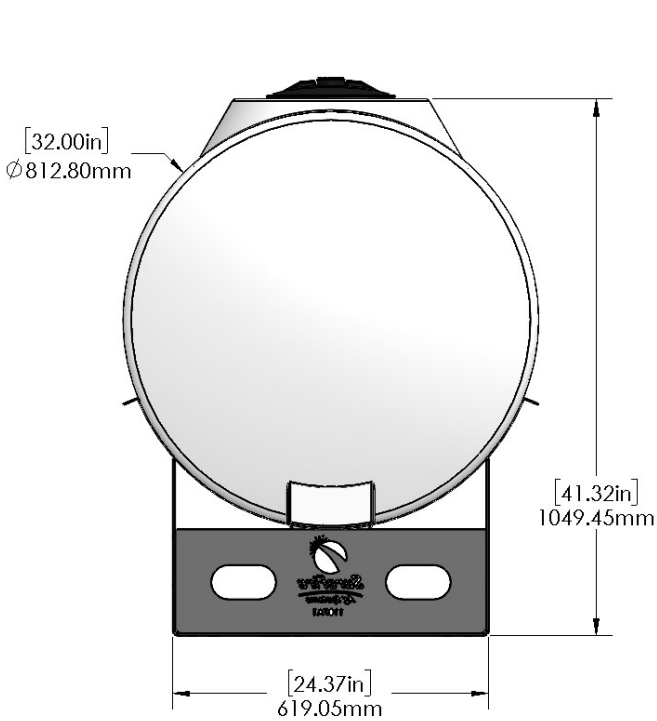

530-00-150100

White 150 Gallon Tank Kit for 32" Tank/ Black Saddles

Instruction Sheet: 396-001600

Part Number	Description
727-02-HZ0150-32-W	Horizontal Tank - 150 Gal - White
420-1107A1-BK	32" Tank Saddle
525-2055	Tank Strap Kit

*Kit includes mounting hardware and U-Bolts