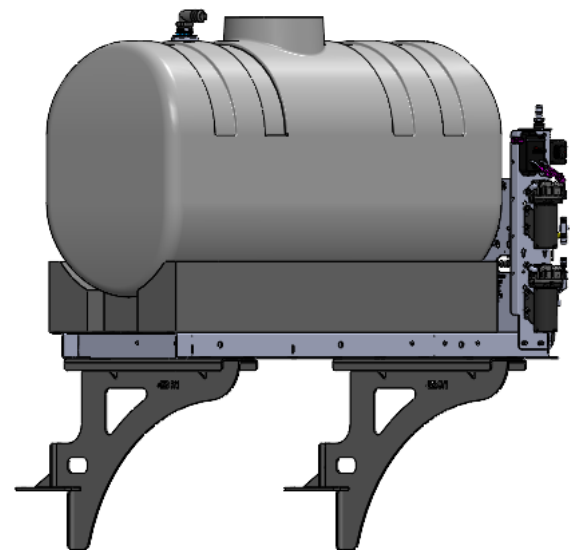

530-03-350100

Kinze 3605/3665 - Accelerator Mounting Kit

B
Kinze

Instruction Sheet:

396-5035Y1 - Kinze 3605

396-5036Y1 - Kinze 3665

Part Number	Description
524-01-015501	155 Gallon Accelerator Tank Kit
420-4724Y1-BK	Kinze Wing Mount Tank Bracket

*Kit includes mounting hardware and U-Bolts