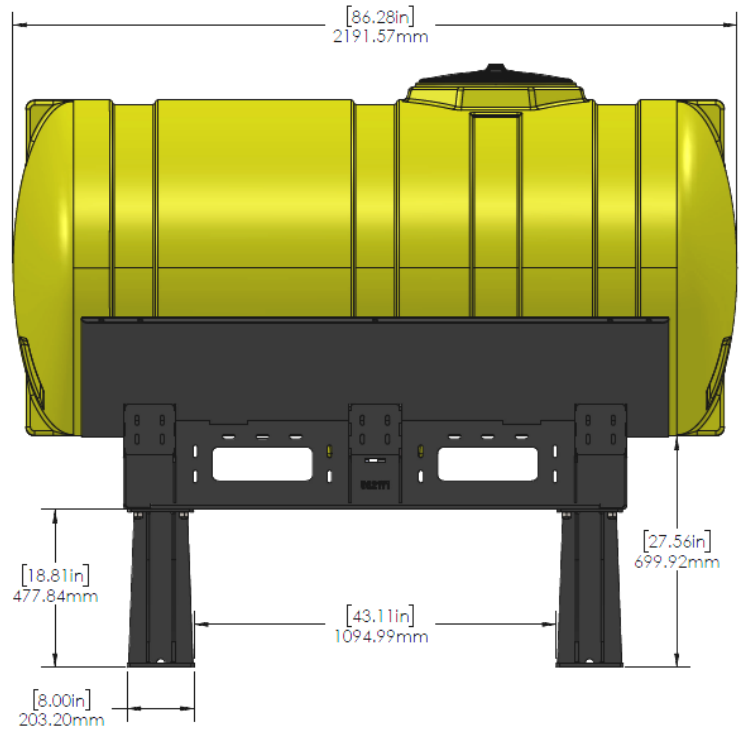

530-01-455860

John Deere DB90 - 600 Gallon Elliptical Hitch Mount Tank Kit

Instruction Sheet: 396-5150Y1

Part Number	Description
727-01-HE0600-64-CS-Y	Elliptical Tank - 600 Gal - Yellow
421-5321Y1-BK	600/750 Gallon Elliptical Tank Cradle
421-5331Y1-BK	18" Tank Pedestal

*Kit includes mounting hardware and U-Bolts