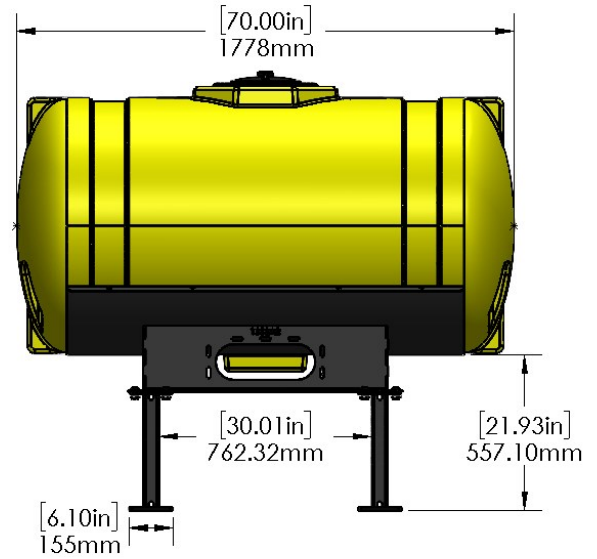

530-01-250750

John Deere 1770/1775 12R30 - 400 Gallon Elliptical Hitch Mount Tank Kit

Instruction Sheet: 396-001390

Part Number	Description
727-01-HE0400-57-Y	Elliptical Tank - 400 Gal - Yellow
421-2020A1-BK	16-3/4" - 300-500 Gallon Tank Pedestal
421-1333A2-BK	400 Gallon Elliptical Cradle

*Kit includes mounting hardware and U-Bolts