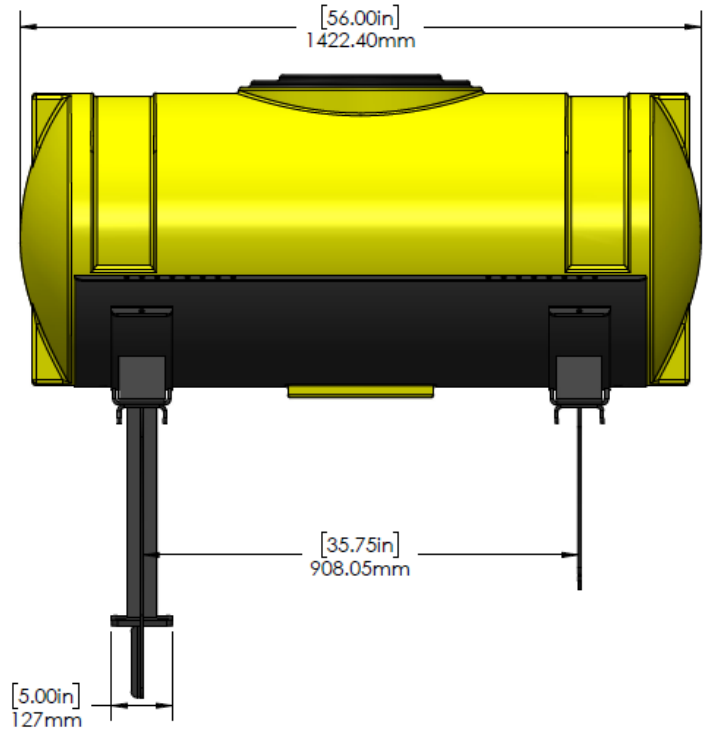

530-01-550250

John Deere 1760/1765 (Non-NT) 12R30 - 150 Gallon Elliptical Wing Mount Tank Kit

Instruction Sheet: 396-3088Y1

Part Number	Description
727-01-HE0150-38-Y	Elliptical Tank - 150 Gal - Yellow
420-3009Y1-BK	150 Gallon Elliptical Tank Saddle
420-3001Y1-BK	150 Gallon Elliptical Tank Support Sheet
420-4925Y1-BK	JD 1760/1765 Outer Tank Bracket (Non-NT)
420-5840Y1-BK	JD 1760/1765 Inner Tank Bracket

*Kit includes mounting hardware and U-Bolts