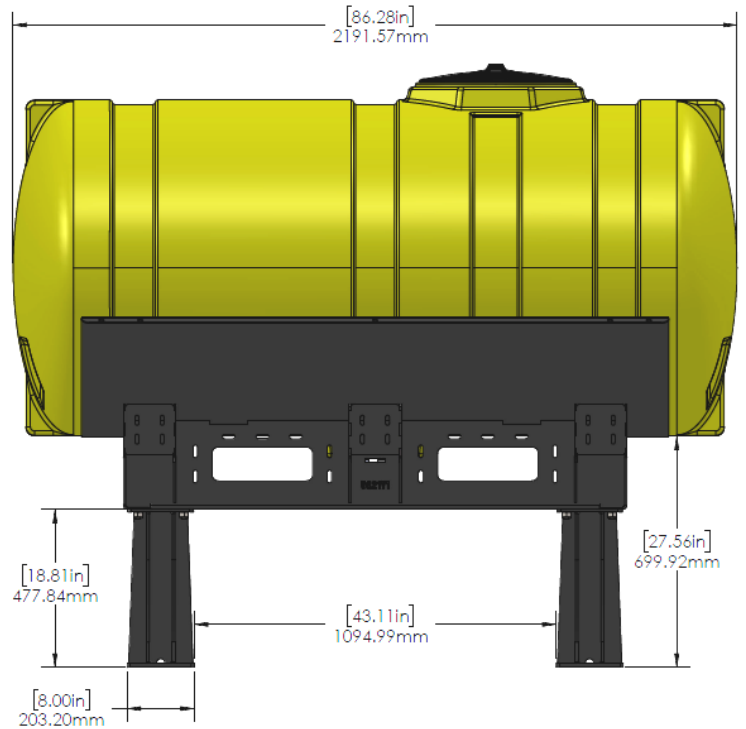

530-01-355800

John Deere 1790/1795 40' - 600 Gallon Ellip Hitch Mount Tank Kit (no markers)

Instruction Sheet: 396-001310

Part Number	Description
727-01-HE0600-64-CS-Y	Elliptical Tank - 600 Gal - Yellow
421-5321Y1-BK	600/750 Gallon Elliptical Tank Cradle
421-5331Y1-BK	18" Tank Pedestal

*Kit includes mounting hardware and U-Bolts