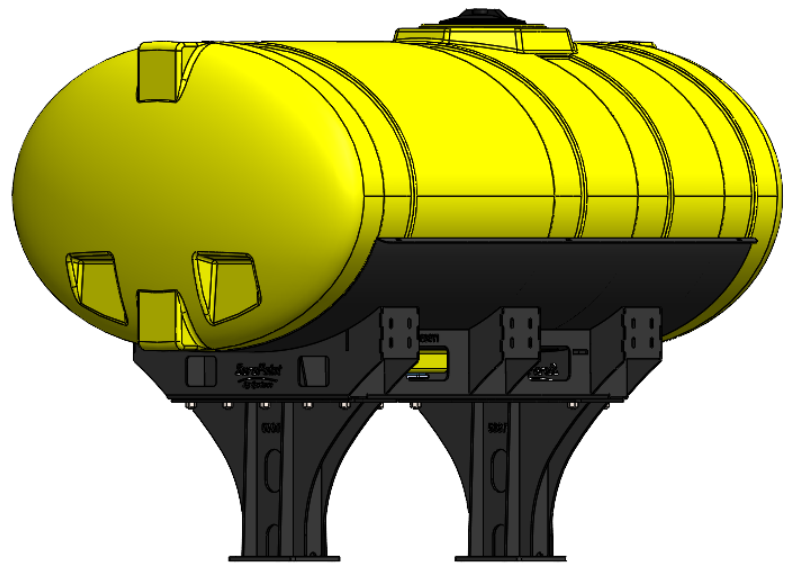

530-01-455565

John Deere DB60 - 500 Gallon Elliptical Hitch Mount Tank Kit

Instruction Sheet: 396-5146Y1

Part Number	Description
727-01-HE0600-64-CS-Y	Elliptical Tank - 600 Gal - Yellow
421-5321Y1-BK	600/750 Gallon Elliptical Tank Cradle
421-5331Y1-BK	18" Tank Pedestal

*Kit includes mounting hardware and U-Bolts