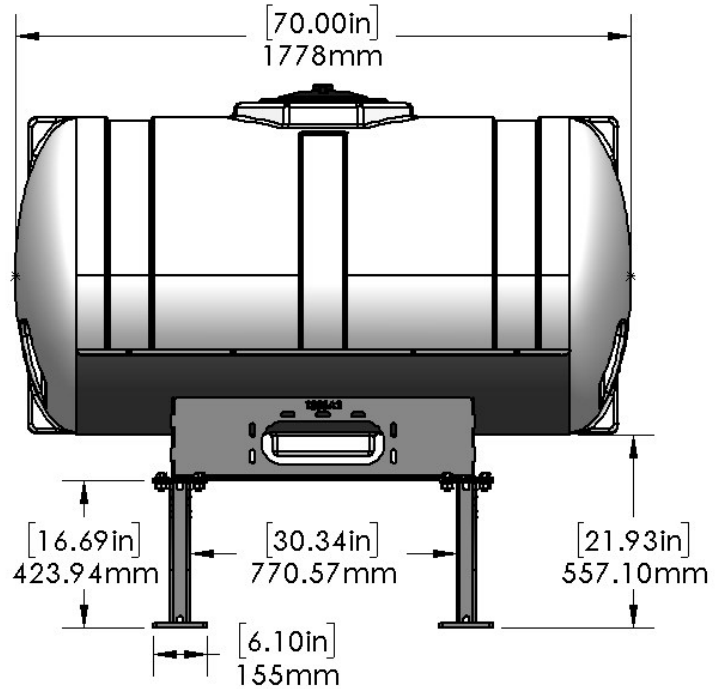

530-03-450240

Kinze 4900/4905 (24R) Hitch Mount Tank - 400 Gal Elliptical

Instruction Sheet: 396-5039Y1

Part Number	Description
727-01-HE0400-57-W	Elliptical Tank - 400 Gal - White - Center Sump
421-1333A2-BK	400 Gallon Elliptical Black Cradle
421-2020A1-BK	16-3/4" - 300-500 Gallon Tank Pedestal

*Kit includes mounting hardware and U-Bolts