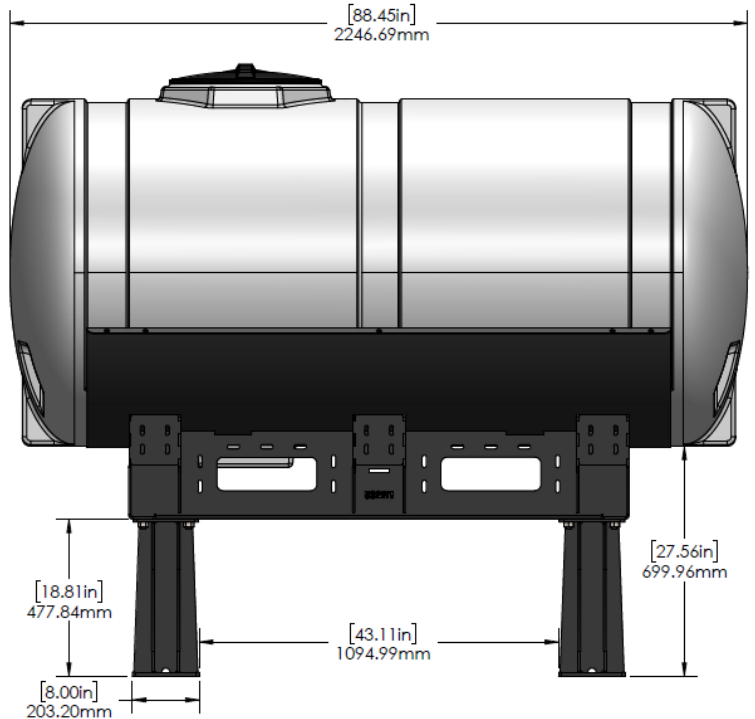

530-00-755100

White 750 Gallon Elliptical Universal Hitch Mount Tank Kit

Part Number	Description
727-01-HE0750-69-OS-W	Elliptical Tank - 750 Gal - White
421-5321Y1-BK	600/750 Gallon Elliptical Tank Cradle
421-5331Y1-BK	18" Tank Pedestal

*Kit includes mounting hardware and U-Bolts