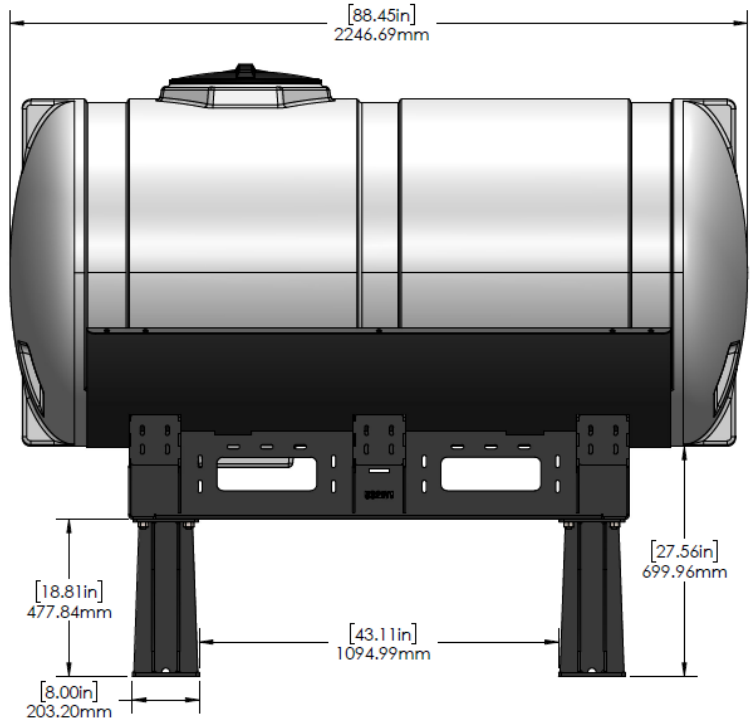

530-03-455275

Kinze 4900/4905 (24R) Hitch Mount Tank - 750 Gal Elliptical

Instruction Sheet: 396-5039Y1

Part Number	Description
727-01-HE0750-69-OS-W	Elliptical Tank - 750 Gal - White
421-5321Y1-BK	600/750 Gallon Elliptical Tank Cradle
421-5331Y1-BK	18" Tank Pedestal

*Kit includes mounting hardware and U-Bolts