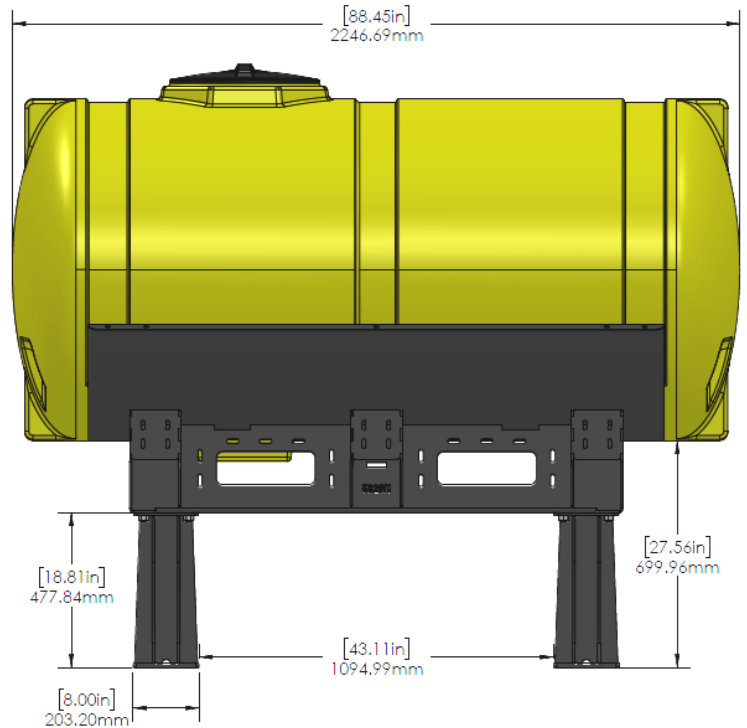

530-01-455975

John Deere DB120 - 750 Gallon Elliptical Hitch Mount Tank Kit

Instruction Sheet: 396-5152Y1

Part Number	Description
727-01-HE0750-69-OS-Y	Elliptical Tank - 750 Gal - Yellow
421-5321Y1-BK	600/750 Gallon Elliptical Tank Cradle
421-5331Y1-BK	18" Tank Pedestal

*Kit includes mounting hardware and U-Bolts