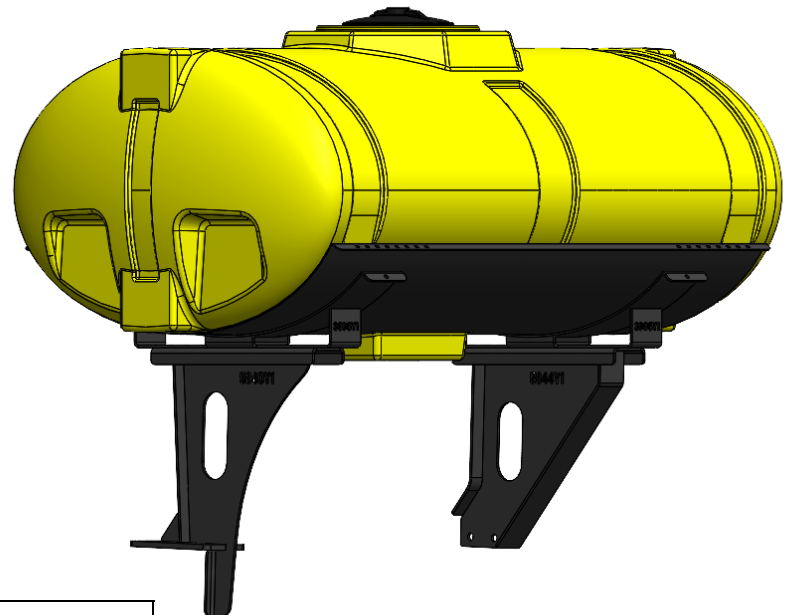

*Kit includes mounting hardware and U-Bolts

530-01-550575

John Deere 1760/1765NT 12R30 - 200

Gallon Elliptical Wing Mounted Tank Kit

Instruction Sheet: 396-3088Y1

Part Number	Description
727-01-HE0200-41-Y	Elliptical Tank - 200 Gal - Yellow
420-3009Y1-BK	150 Gallon Elliptical Tank Saddle
420-3001Y1-BK	150 Gallon Elliptical Tank Support Sheet
420-5844Y1-BK	JD 1760/1765NT Outer Tank Bracket
420-5840Y1-BK	JD 1760/1765 Inner Tank Bracket