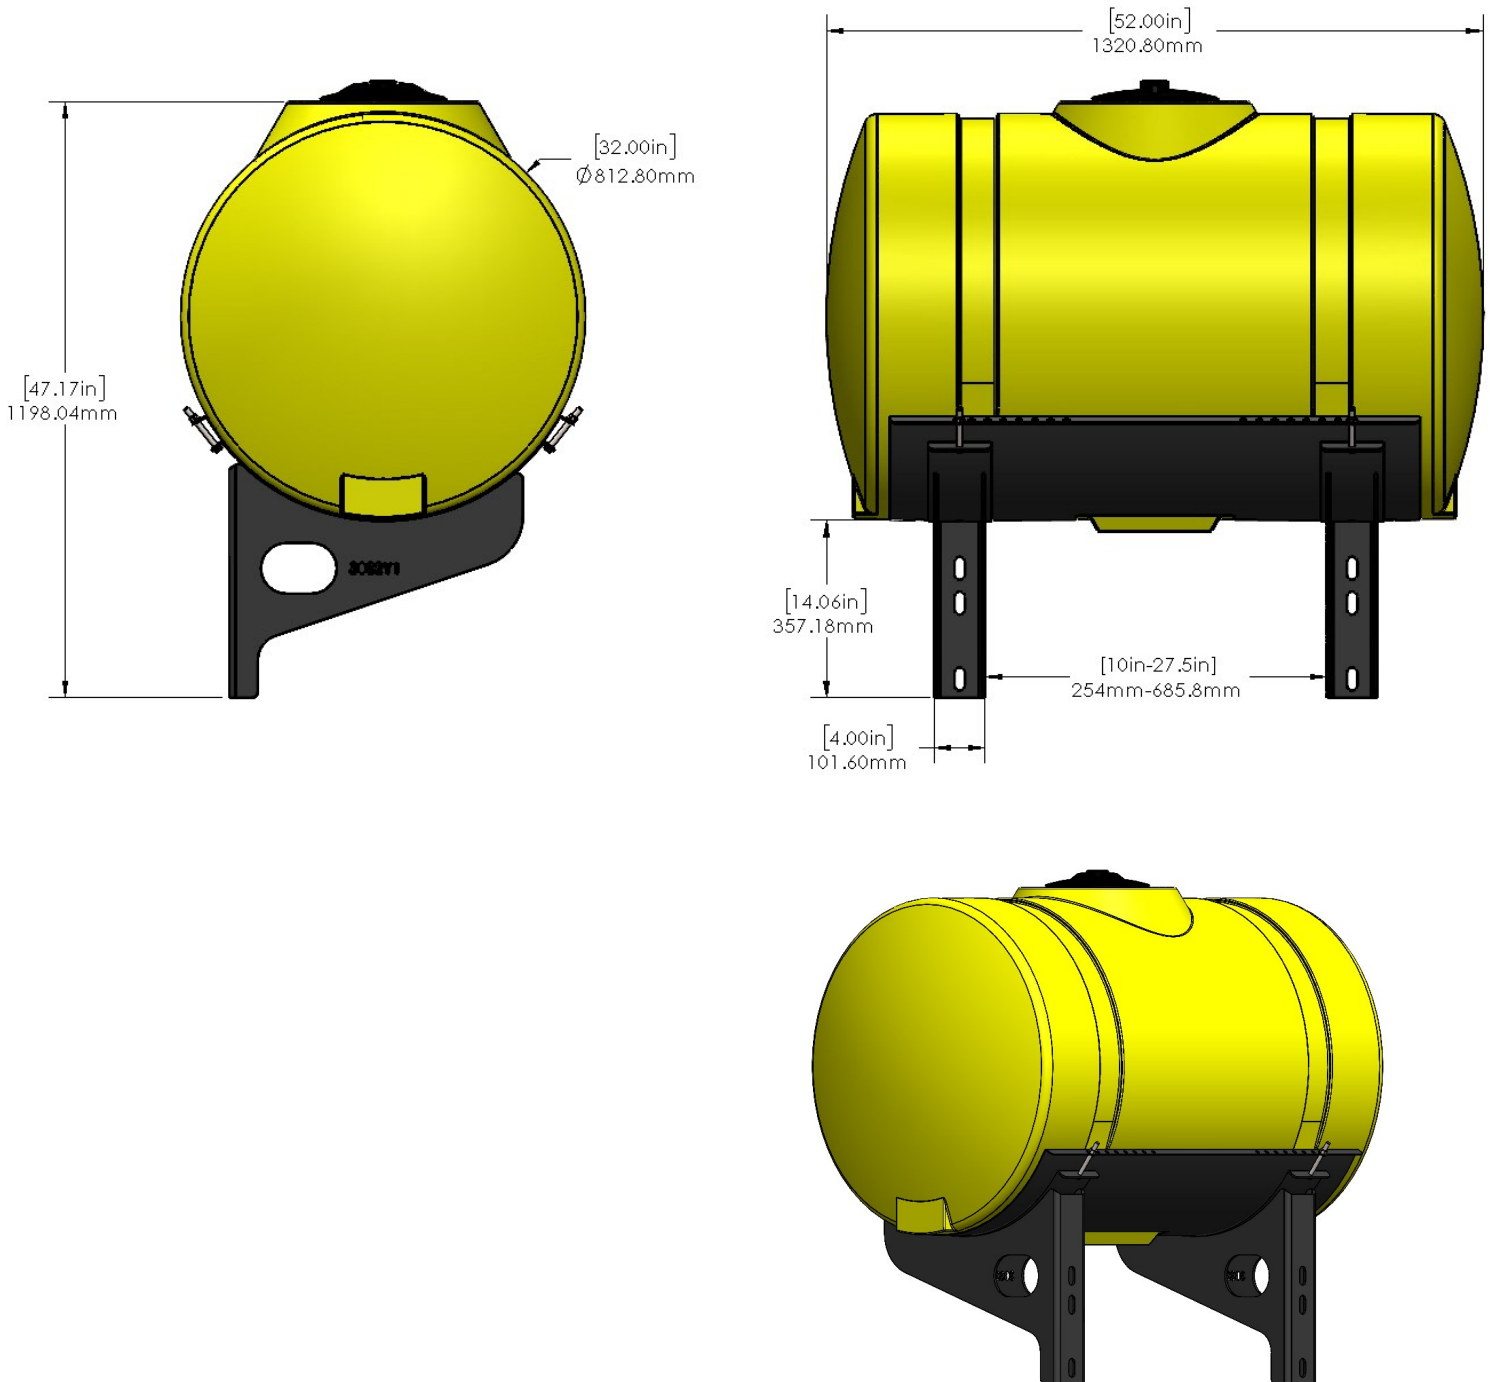

Universal Tank Brackets

Kit Description	Kit Number
Yellow 150 Gallon Round (32"Ø) Universal Tank Kit with Black Cradle	530-00-100100
Yellow 150 Gallon Elliptical Universal Tank Kit with Black Saddles	530-00-100150
Yellow 200 Gallon Round (38"Ø) Universal Tank Kit with Black Cradle	530-00-100200
White 150 Gallon Tank Kit for 32" Tank/ Black Saddles	530-00-150100
Yellow 150 Gallon Tank Kit for 32" Tank/ Black Saddles	530-00-150200
White 200 Gallon Tank Kit for 32" Tank/ Black Saddles	530-00-200100
White 200 Gallon Tank Kit for 38" Tank/ Black Saddles	530-00-200150
Yellow 200 Gallon Tank Kit for 32" Tank/ Black Saddles	530-00-200200
Yellow 200 Gallon Tank Kit for 38" Tank/ Black Saddles	530-00-200250
White 300 Gallon Tank Kit for 38" Tank/ Black Saddles	530-00-300100
Yellow 300 Gallon Tank Kit for 38" Tank/ Black Saddles	530-00-300200
White 400 Gallon Elliptical Universal Hitch Mount Tank Kit	530-00-400100
White 500 Gallon Elliptical Universal Hitch Mount Tank Kit	530-00-500100
White 600 Gallon Elliptical Universal Hitch Mount Tank Kit	530-00-600100
White 750 Gallon Elliptical Universal Hitch Mount Tank Kit	530-00-750100

530-01-025150

150 Gal Tank, Bracket, & Hardware for John Deere Applications

Part Number	Description
727-02-HZ0150-32-Y	Horizontal Tank - 150 Gal - Yellow - 32" X 52"
420-3032Y1-BK	Offset Bar Mount Saddle for 32" Tank
420-3003Y1-BK	150 Gallon Round - 32" Tank Support Sheet

*Kit includes mounting hardware and U-Bolts

530-01-025200

200 Gal Tank, Bracket, and Hardware for John Deere Applications

Part Number	Description
727-02-HZ0200-32-Y	Horizontal Tank - 200 Gal - Yellow - 32" X 68"
420-3032Y1-BK	Offset Bar Mount Saddle for 32" Tank
420-3002Y1-BK	200 Gallon Round Cradle