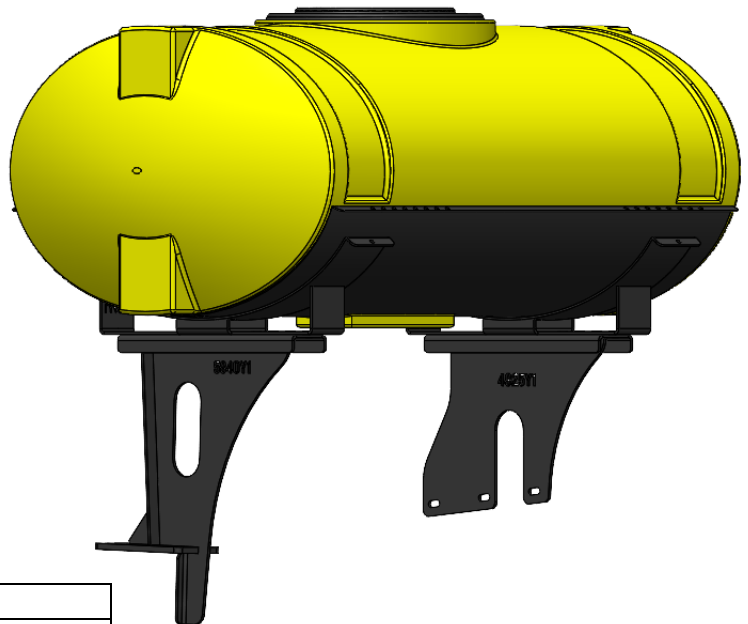

530-01-550250

John Deere 1760/1765 (Non-NT) 12R30 - 150 Gallon Elliptical Wing Mount Tank Kit

Instruction Sheet: 396-3088Y1

Part Number	Description
727-01-HE0150-38-Y	Elliptical Tank - 150 Gal - Yellow
420-3009Y1-BK	150 Gallon Elliptical Tank Saddle
420-3001Y1-BK	150 Gallon Elliptical Tank Support Sheet
420-4925Y1-BK	JD 1760/1765 Outer Tank Bracket (Non-NT)
420-5840Y1-BK	JD 1760/1765 Inner Tank Bracket

*Kit includes mounting hardware and U-Bolts