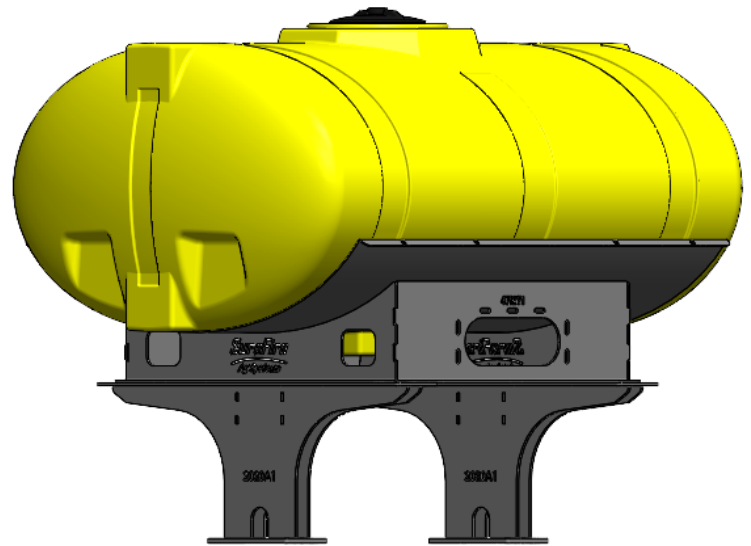

*Kit includes mounting hardware and U-Bolts

530-01-025200

200 Gal Tank, Bracket, and Hardware for John Deere Applications

Part Number	Description
727-02-HZ0200-32-Y	Horizontal Tank - 200 Gal - Yellow - 32" X 68"
420-3032Y1-BK	Offset Bar Mount Saddle for 32" Tank
420-3002Y1-BK	200 Gallon Round Cradle

*Kit includes mounting hardware and U-Bolts

530-01-025300

300 Gal Tank, Cradle, & Hardware for John Deere Hitch Applications

Part Number	Description
727-01-HE0300-48-Y	Elliptical Tank - 300 Gallon - Yellow
421-4712Y1-BK	300 Gallon Elliptical Cradle
421-2020A1-BK	16-3/4" - 300-500 Gallon Tank Pedestal