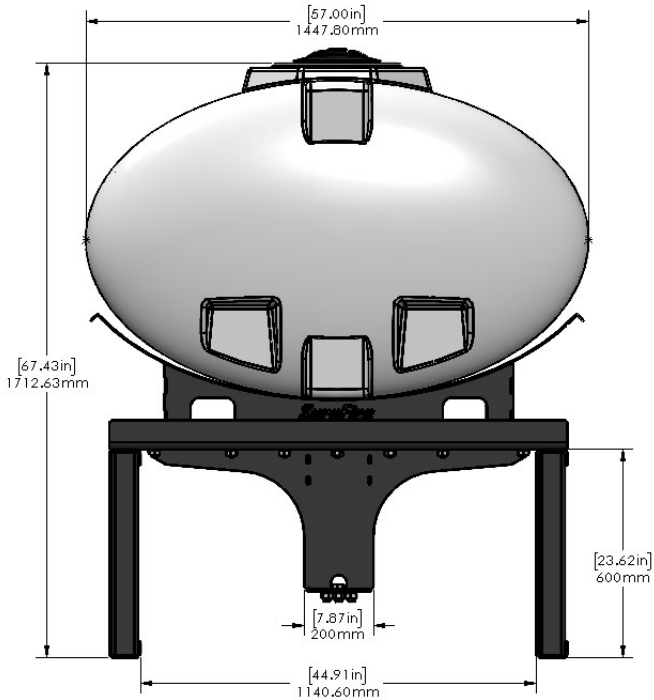

530-02-250550

Case IH 1250/1255 - 500 Gallon Elliptical Tank Kit Rear Hitch Mount Tank Kit (12R30/16R30 Non-Bulk Fill)

Instruction Sheet: 396-2652Y1

Part Number	Description
727-01-HE0500-57-OS-W	Elliptical Tank - 500 Gal - White - Offset Sump
421-1329A2-BK	500 Gallon Elliptical Cradle, Black
421-2033A1-BK	CaseIH 12&16 Row Front Support for Hitch Mount 500 Gallon Tank Cradle
400-2040A1-BK	CaseIH 12&16 Row Rear Support for hitch mount 500 gallon cradle

*Kit includes mounting hardware and U-Bolts