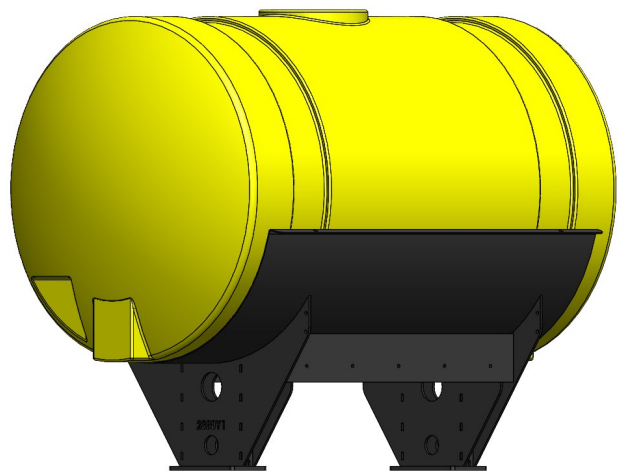

*Kit includes mounting hardware and U-Bolts

530-01-250750

John Deere 1770/1775 12R30 - 400 Gallon Elliptical Hitch Mount Tank Kit

Instruction Sheet: 396-001390

Part Number	Description
727-01-HE0400-57-Y	Elliptical Tank - 400 Gal - Yellow
421-2020A1-BK	16-3/4" - 300-500 Gallon Tank Pedestal
421-1333A2-BK	400 Gallon Elliptical Cradle

*Kit includes mounting hardware and U-Bolts

530-01-255850

John Deere 1770/1775 12R30 - 500 Gallon Elliptical Hitch Mount Tank Kit

Instruction Sheet: 396-001390

Part Number	Description
727-01-HE0500-57-OS-Y	Elliptical Tank - 500 Gal - Yellow
421-5638Y1-BK	500 Gallon Elliptical Cradle, Black
421-5704Y1-BK	22" Tank Pedestal

*Kit includes mounting hardware and U-Bolts

530-01-350300

John Deere 1790/1795 30' - 400 Gallon Round Hitch Mount Tank Kit

Instruction Sheet: 396-2874Y1

Part Number	Description
727-02-400APP	Horizontal Tank - 400 Gallon
421-2880Y1-BK	400 Gallon Round Tank Cradle
525-3000	3" Tanks Strap Kit for 400-1000 gal tank

*Kit includes mounting hardware and U-Bolts

530-01-355400

John Deere 1790/1795 30' - 500 Gallon Elliptical Hitch Tank Kit (No Markers)

Instruction Sheet: 396-001400

Part Number	Description
727-01-HE0500-57-OS-Y	Elliptical Tank - 500 Gal - Yellow
421-5638Y1-BK	500 Gallon Elliptical Cradle, Black
421-5704Y1-BK	22" Tank Pedestal