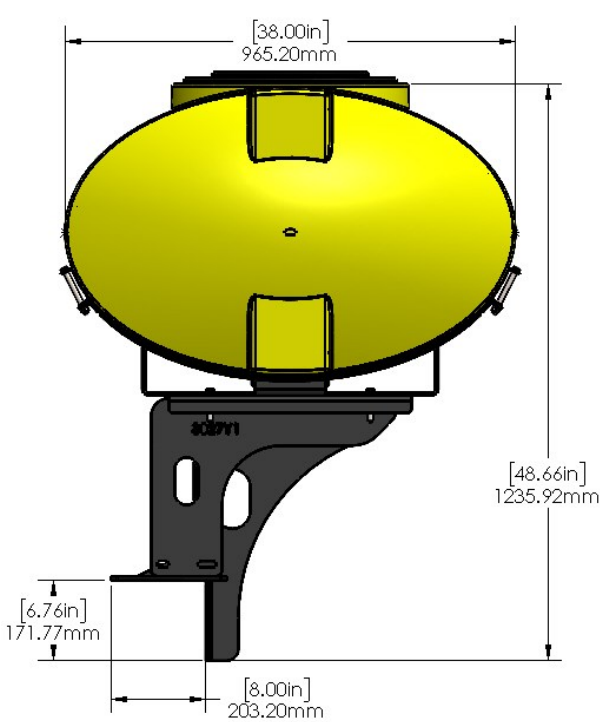

530-01-700500

John Deere 1780

150 Gallon Elliptical Tank Kit

Part Number	Description
727-01-RAV150E	Elliptical Tank - 150 Gal - Yellow
420-3017Y1-BK	Offset Bar Mount for 100-200 Gallon Tanks
420-3009Y1-BK	150 Gallon Elliptical Tank Saddle

*Kit includes mounting hardware and U-Bolts