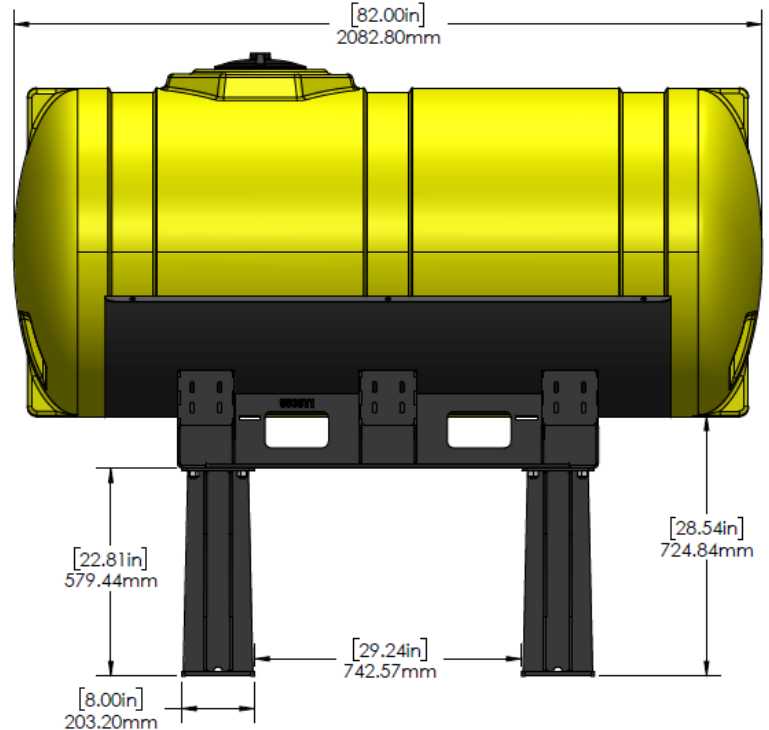

530-01-155500

John Deere 1770/1775 24R30 - 500 Gallon Elliptical Hitch Mount Tank Kit

Instruction Sheet: 396-001290

Part Number	Description
727-01-HE0500-57-OS-Y	Elliptical Tank - 500 Gal - Yellow
421-5638Y1-BK	500 Gallon Elliptical Cradle, Black
421-5704Y1-BK	22" Tank Pedestal

*Kit includes mounting hardware and U-Bolts