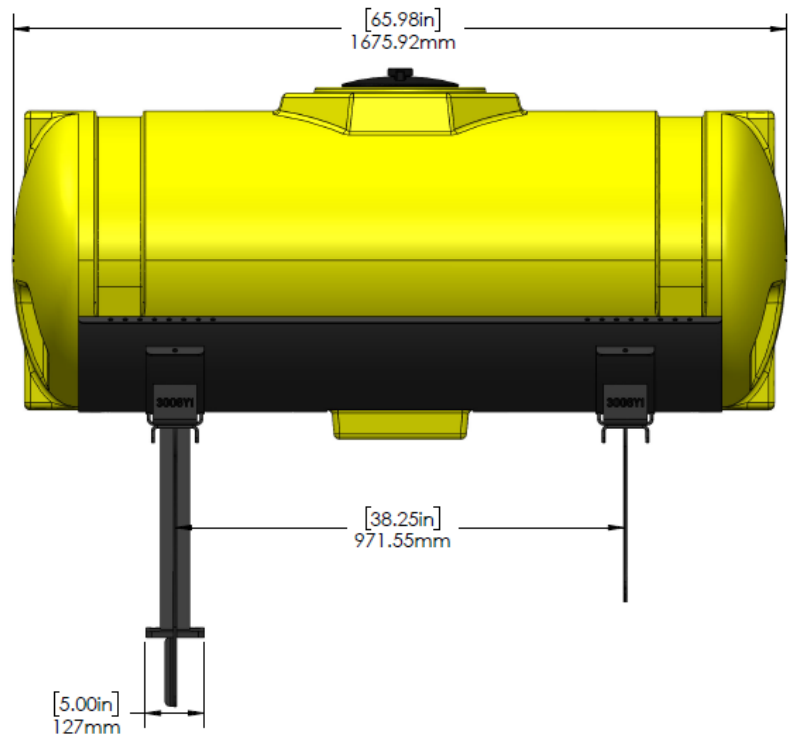

530-01-550500

John Deere 1760/1765 (Non-NT) 12R30 - 200 Gallon Elliptical Wing Mount Tank Kit

Instruction Sheet: 396-3088Y1

Part Number	Description
727-01-HE0200-41-Y	Elliptical Tank - 200 Gal - Yellow
420-3009Y1-BK	150 Gallon Elliptical Tank Saddle
420-3001Y1-BK	150 Gallon Elliptical Tank Support Sheet
420-4925Y1-BK	JD 1760/1765 Outer Tank Bracket (Non-NT)
420-5840Y1-BK	JD 1760/1765 Inner Tank Bracket

*Kit includes mounting hardware and U-Bolts