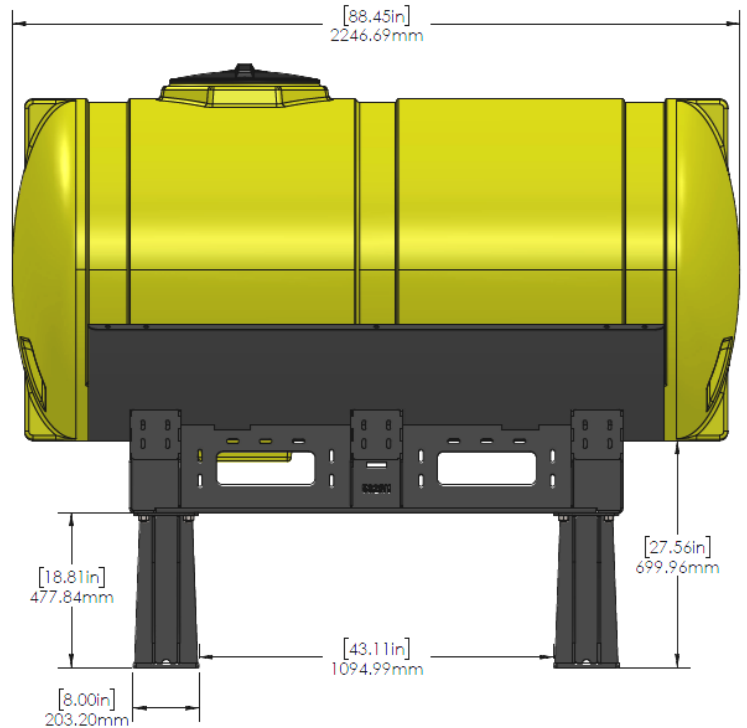

530-01-155600

John Deere 1770/1775 24R30 - 750 Gallon Elliptical Hitch Mount Tank Kit

Instruction Sheet: 396-001290

Part Number	Description
727-01-HE0750-69-OS-Y	Elliptical Tank - 750 Gal - Yellow
421-5321Y1-BK	600/750 Gallon Elliptical Tank Cradle
421-5331Y1-BK	18" Tank Pedestal

*Kit includes mounting hardware and U-Bolts