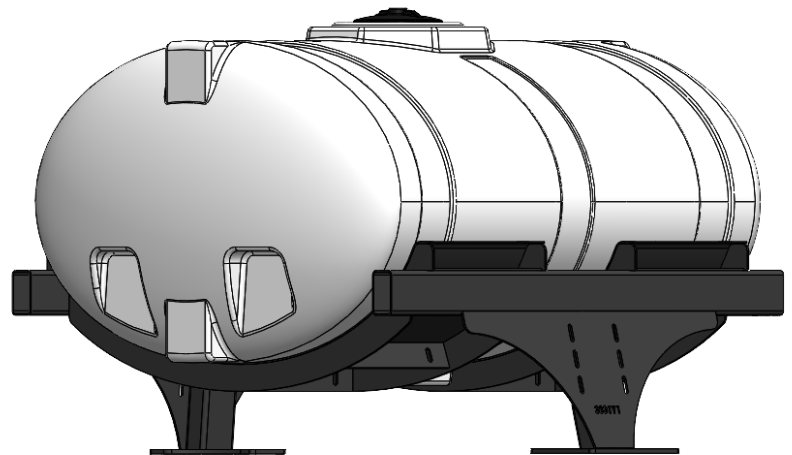

530-02-425400

Case iH 2150 - 400 Gallon Elliptical Tank Kit (12R30/16R30/24R30 Box Planter)

Instruction Sheet: 396-3848Y1

Part Number	Description
727-01-HE0400-57-W	Elliptical Tank - 400 Gal - White
420-3806Y1-BK	Case 2150 Saddle - 400/500 Gallon
420-3801Y1-BK	Case 2150 Front Tank Mount Pedestal
420-5433Y1-BK	Case 2150 16R Box Planter Rear Support

*Kit includes mounting hardware and U-Bolts