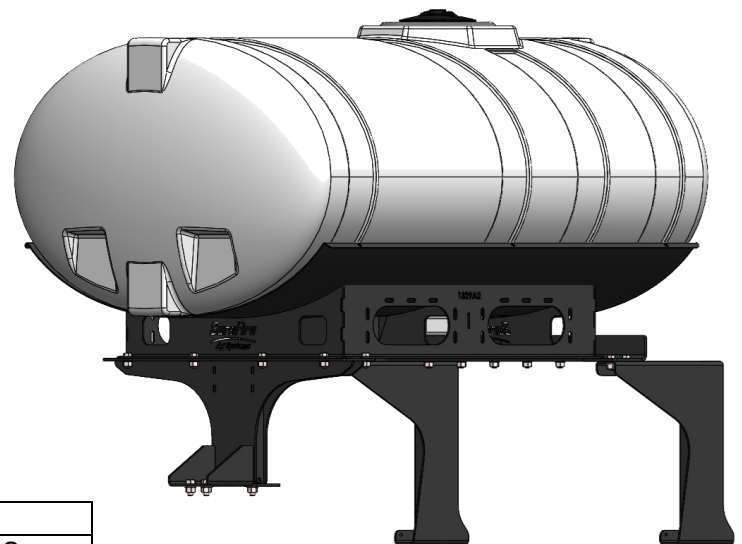

530-02-250550

Case IH 1250/1255 - 500 Gallon Elliptical Tank Kit Rear Hitch Mount Tank Kit (12R30/16R30 Non-Bulk Fill)

Instruction Sheet: 396-2652Y1

Part Number	Description
727-01-HE0500-57-OS-W	Elliptical Tank - 500 Gal - White - Offset Sump
421-1329A2-BK	500 Gallon Elliptical Cradle, Black
421-2033A1-BK	CaseIH 12&16 Row Front Support for Hitch Mount 500 Gallon Tank Cradle
400-2040A1-BK	CaseIH 12&16 Row Rear Support for hitch mount 500 gallon cradle

*Kit includes mounting hardware and U-Bolts