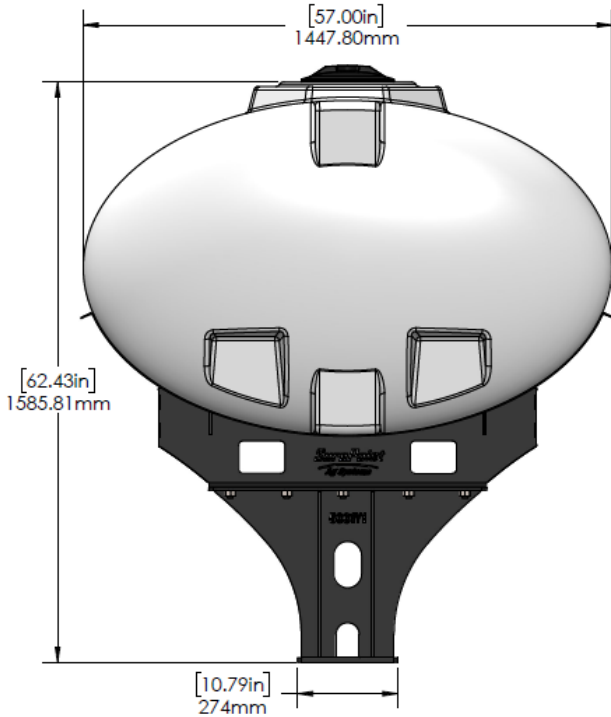

530-03-455250

Kinze 4900/4905 (24R) Hitch Mount Tank - 500 Gal Elliptical

Instruction Sheet: 396-5039Y1

Part Number	Description
727-01-HE0500-57-OS-W	Elliptical Tank - 500 Gal - White - Offset Sump
421-5638Y1-BK	500 Gallon Elliptical Cradle
421-5331Y1-BK	18" Tank Pedestal

*Kit includes mounting hardware and U-Bolts