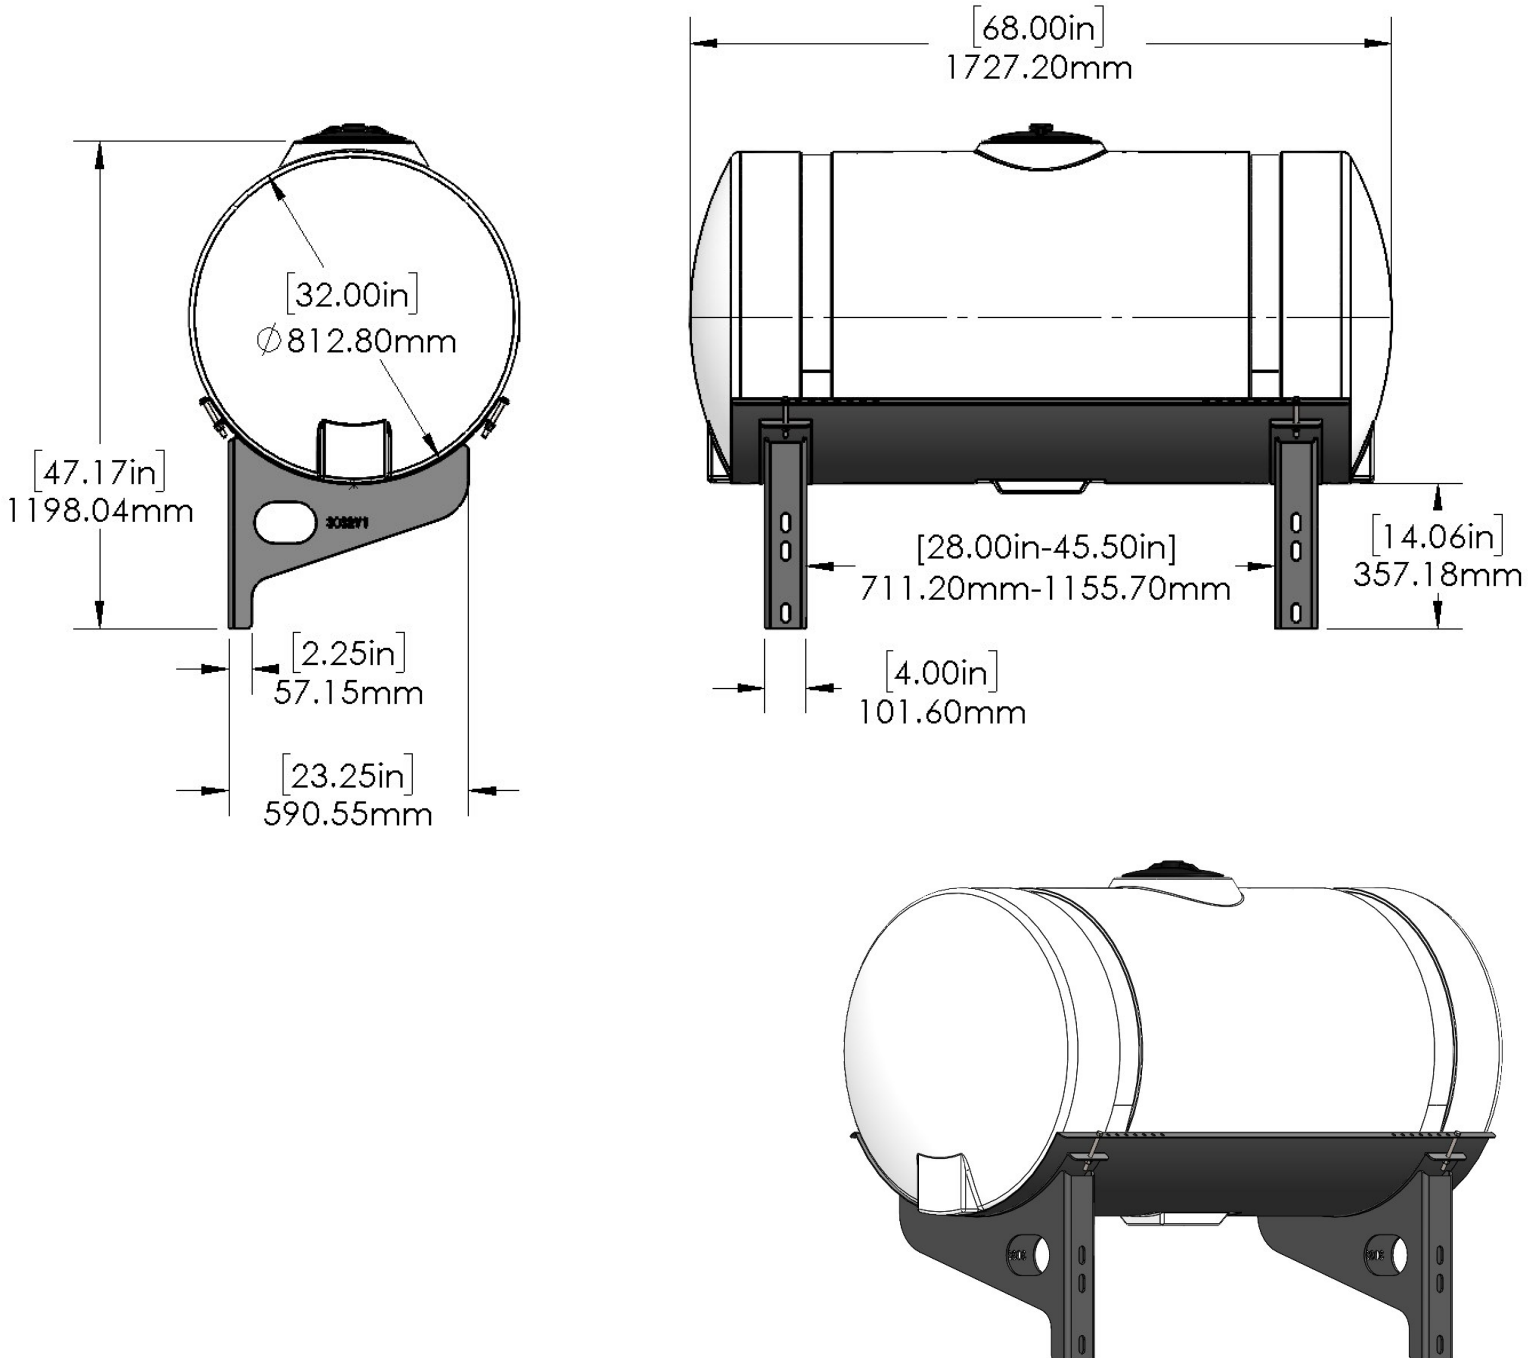

530-03-300400

Kinze 3600/3605 (12R/16R) - Non-Split Row Low Profile Dual 200 Gal Tank Kits

Instruction Sheet: 396-5035Y1

Part Number	Description
727-02-HZ0200-32-W	Horizontal Tank - 200 Gal - White
420-3032Y1-BK	Offset Bar Mount Saddle
420-3002Y1-BK	200 Gal Round Tank Support Sheet

*Kit includes mounting hardware and U-Bolts