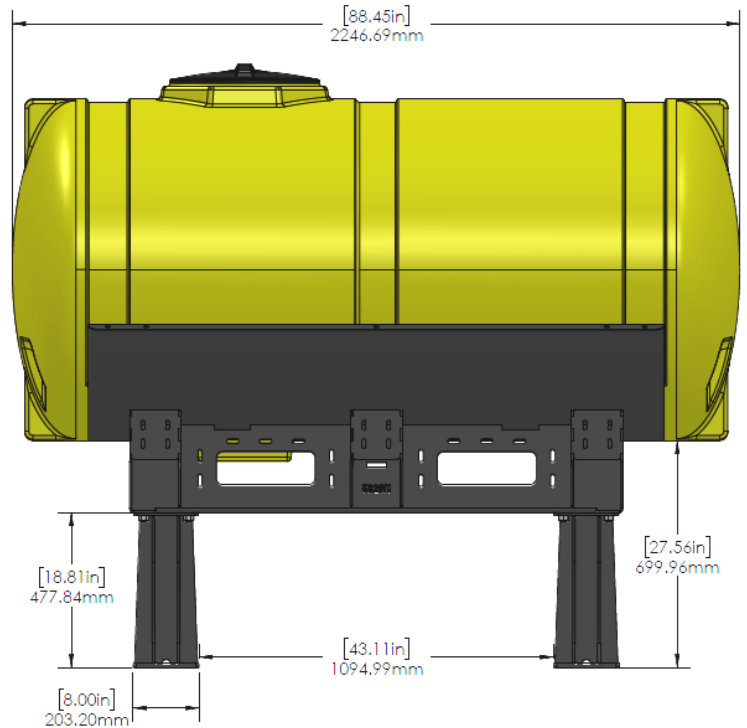

530-01-455775

John Deere DB80 - 750 Gallon Elliptical Hitch Mount Tank Kit

Instruction Sheet: 396-5148Y1

Part Number	Description
727-01-HE0750-69-OS-Y	Elliptical Tank - 750 Gal - Yellow
421-5321Y1-BK	600/750 Gallon Elliptical Tank Cradle
421-5331Y1-BK	18" Tank Pedestal

*Kit includes mounting hardware and U-Bolts