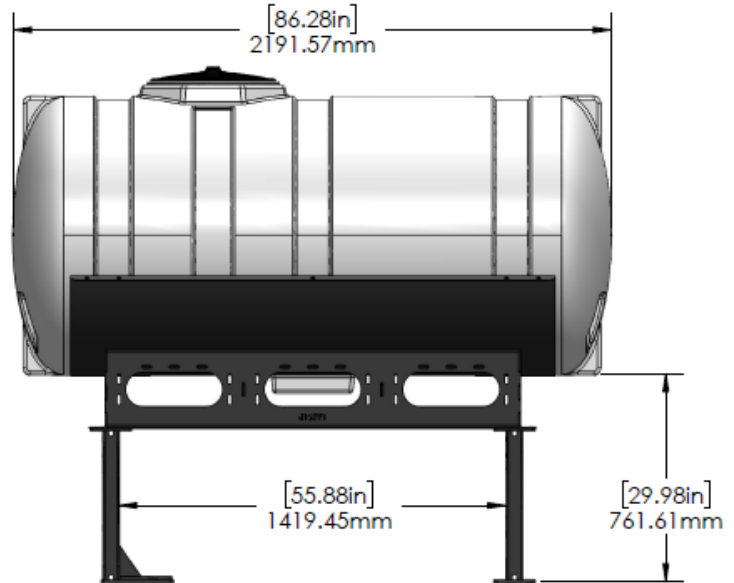

530-02-250700

Case IH 1250/1255 - 600 Gallon Elliptical Hitch Mounted Tank Kit (16R / 24R)

Instruction Sheet: 396-2652Y1