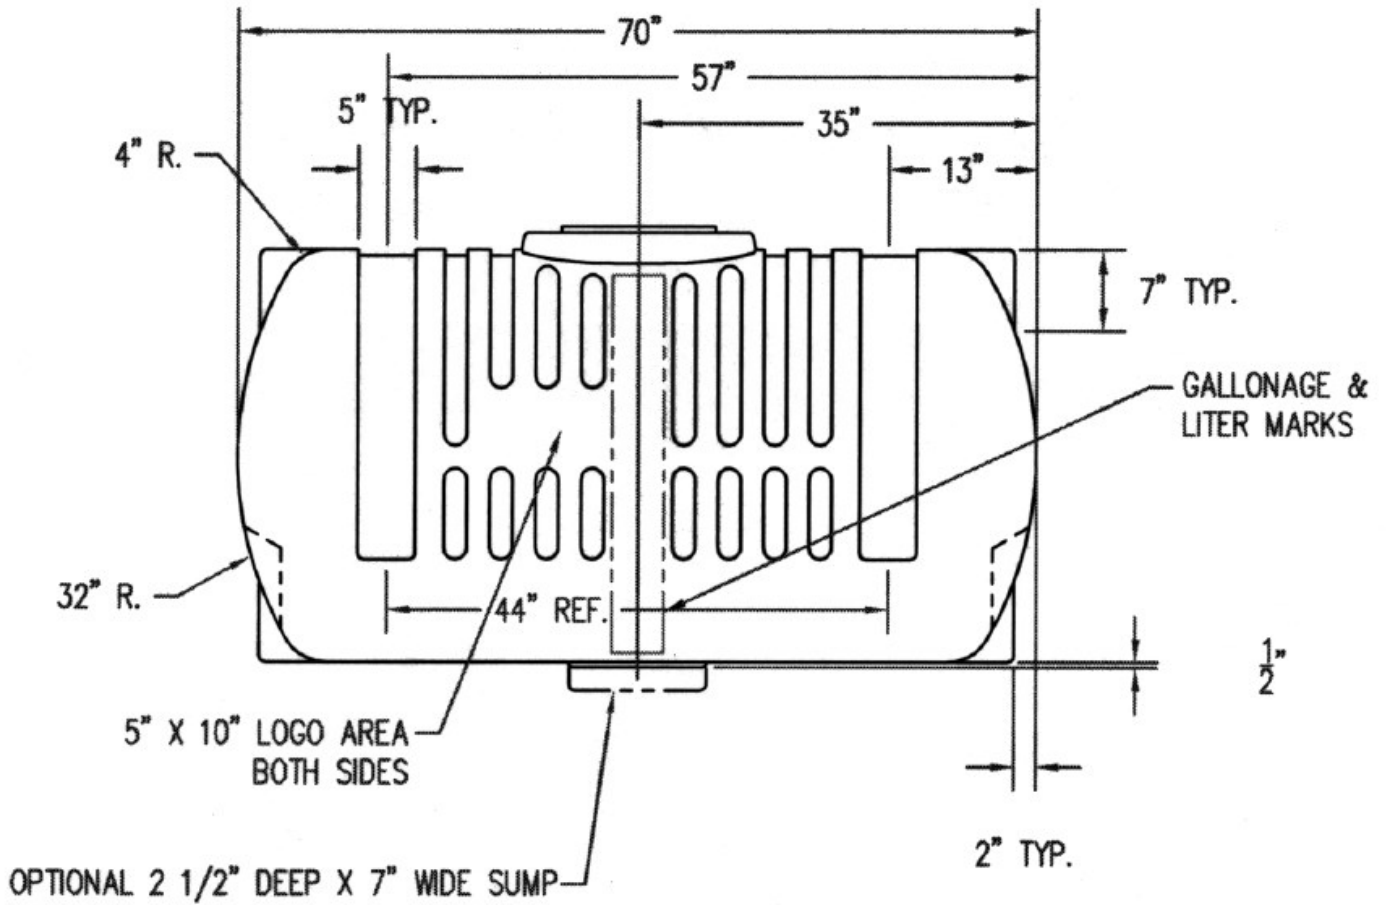

727-01-HE0400-57 - 400 Gallon Elliptical Tank

Center Sump

White, Yellow, Gray