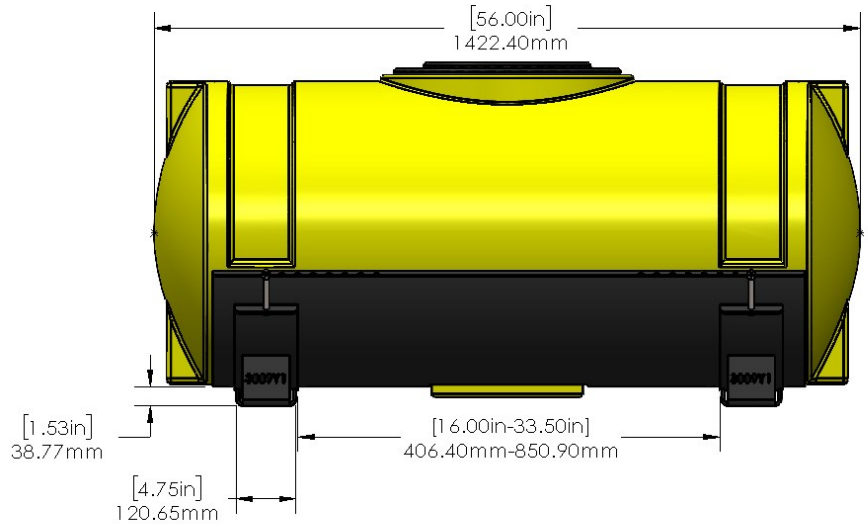

530-00-100150

Yellow 150 Gallon Elliptical Universal Tank Kit with Black Saddles

Part Number	Description
727-01-RAV150E	Elliptical Tank - 150 Gal - Yellow
420-3009Y1-BK	150 Gallon Elliptical Tank Cradle
420-3001Y1	150 Gallon Elliptical Tank Support Sheet

*Kit includes mounting hardware and U-Bolts