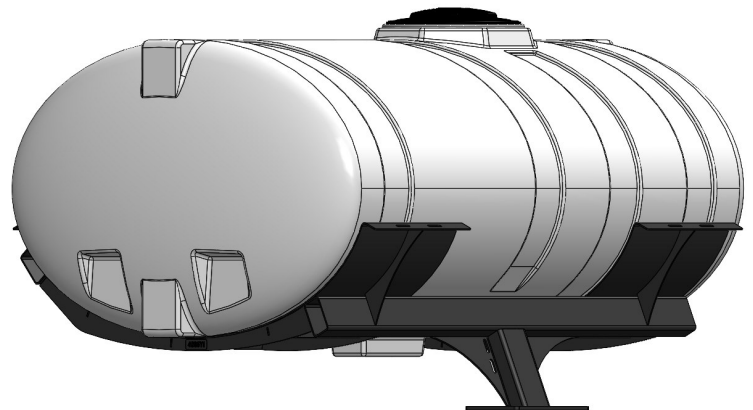

530-02-400600

Case iH 2150 - 600 Gallon Elliptical Tank Kit (16R30/24R30 Bulk Fill)

Instruction Sheet: 396-3848Y1

Part Number	Description
727-01-HE0600-64-CS-W	Elliptical Tank - 600 Gal - White - Center Sump
421-4905Y1-BK	Case 2150 600 Gallon Tank Mount

*Kit includes mounting hardware and U-Bolts