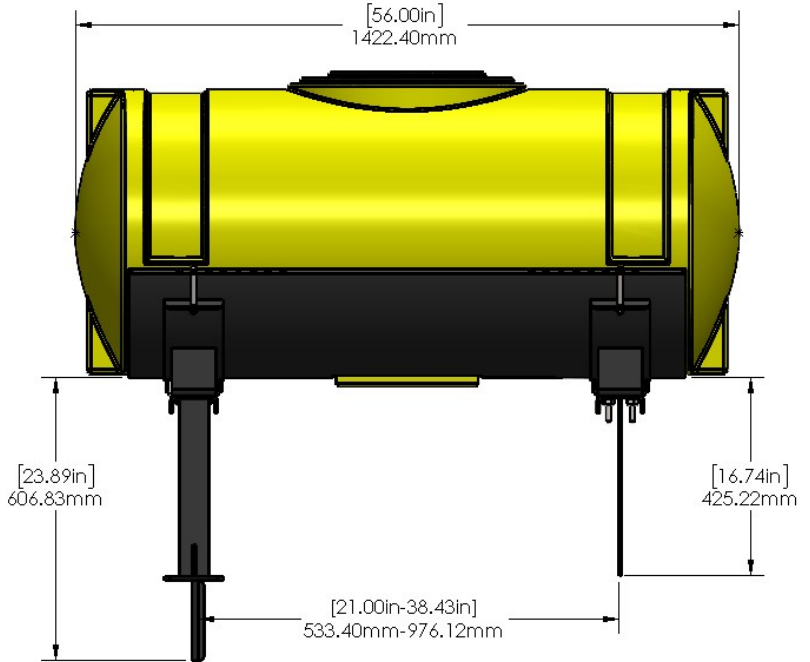

530-01-700500

John Deere 1780

150 Gallon Elliptical Tank Kit

Part Number	Description
727-01-RAV150E	Elliptical Tank - 150 Gal - Yellow
420-3017Y1-BK	Offset Bar Mount for 100-200 Gallon Tanks
420-3009Y1-BK	150 Gallon Elliptical Tank Saddle

*Kit includes mounting hardware and U-Bolts