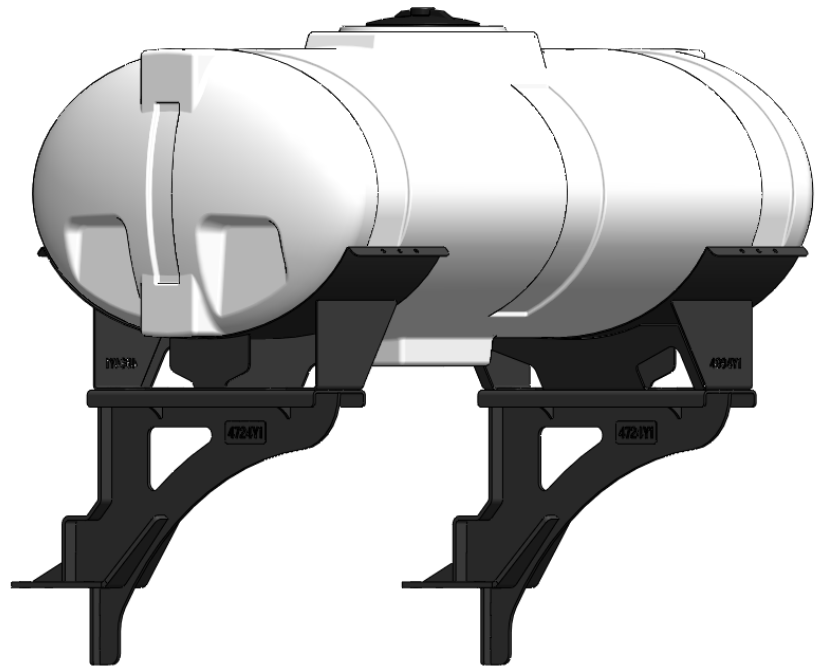

530-03-300210

Kinze 3600/3605 (12R/16R) Bulk Fill - Dual 200 Gal Elliptical Wing Tank Kits

Instruction Sheet: 396-5035Y1

Part Number	Description
727-01-HE0200-41-W	200 Gallon Elliptical Tank
420-4694Y1-BK	200 Gal Elliptical Saddle
420-4724Y1-BK	Kinze Wing Mount Tank Bracket

*Kit includes mounting hardware and U-Bolts