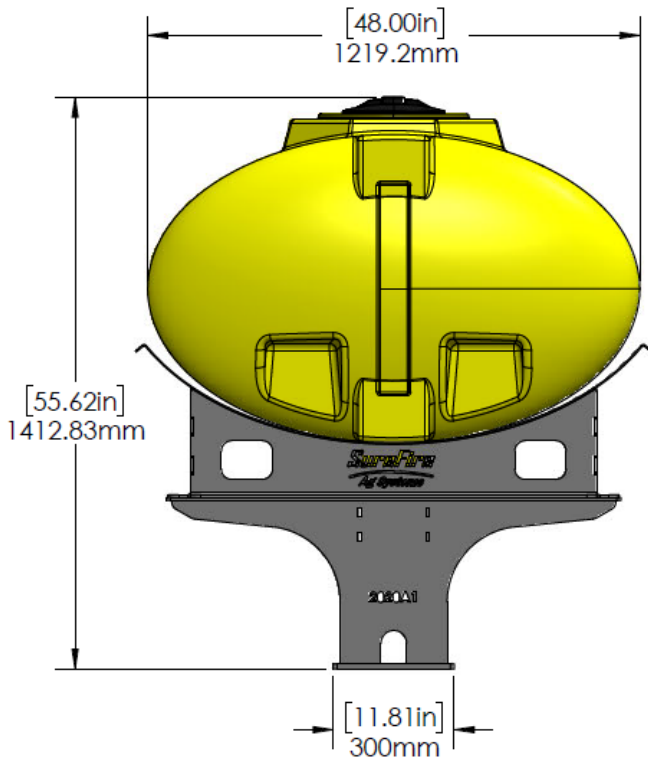

*Kit includes mounting hardware and U-Bolts

530-01-025200

200 Gal Tank, Bracket, and Hardware for John Deere Applications

Part Number	Description
727-02-HZ0200-32-Y	Horizontal Tank - 200 Gal - Yellow - 32" X 68"
420-3032Y1-BK	Offset Bar Mount Saddle for 32" Tank
420-3002Y1-BK	200 Gallon Round Cradle

*Kit includes mounting hardware and U-Bolts

530-01-025300

300 Gal Tank, Cradle, & Hardware for John Deere Hitch Applications

Part Number	Description
727-01-HE0300-48-Y	Elliptical Tank - 300 Gallon - Yellow
421-4712Y1-BK	300 Gallon Elliptical Cradle
421-2020A1-BK	16-3/4" - 300-500 Gallon Tank Pedestal