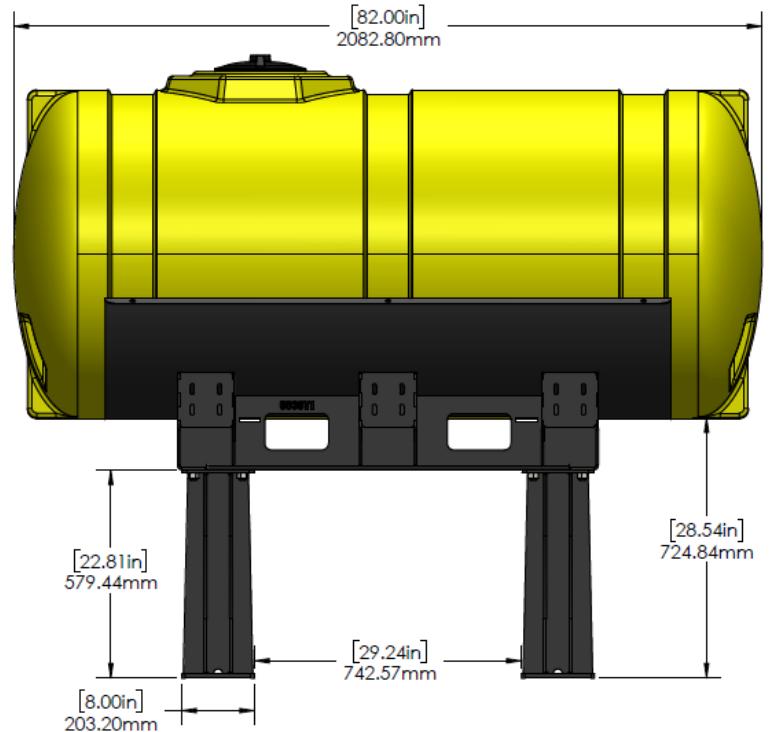

530-01-255850

John Deere 1770/1775 12R30 - 500 Gallon Elliptical Hitch Mount Tank Kit

Instruction Sheet: 396-001390

Part Number	Description
727-01-HE0500-57-OS-Y	Elliptical Tank - 500 Gal - Yellow
421-5638Y1-BK	500 Gallon Elliptical Cradle, Black
421-5704Y1-BK	22" Tank Pedestal

*Kit includes mounting hardware and U-Bolts