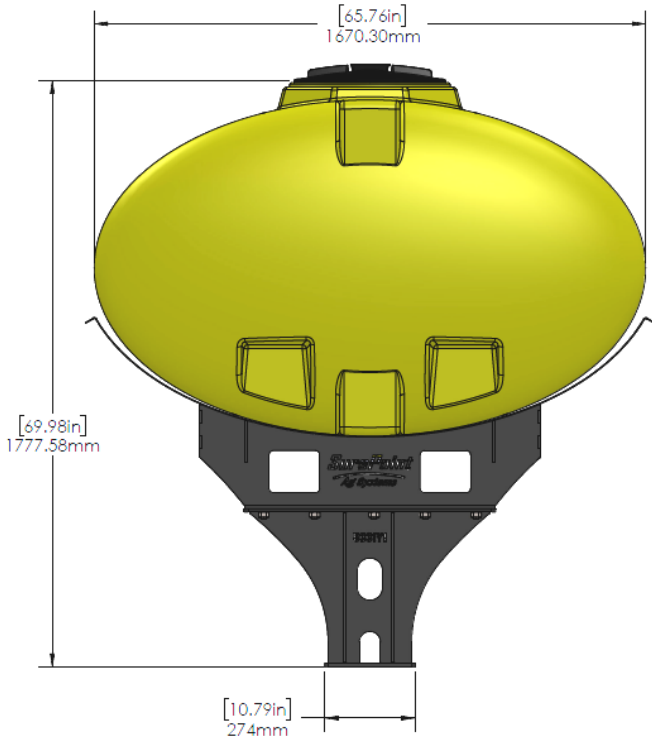

530-01-155550

John Deere 1770/1775 24R30 - 600 Gallon Elliptical Hitch Mount Tank Kit

Instruction Sheet: 396-001290

Part Number	Description
727-01-HE0600-64-CS-Y	Elliptical Tank - 600 Gal - Yellow
421-5321Y1-BK	600/750 Gallon Elliptical Tank Cradle
421-5331Y1-BK	18" Tank Pedestal

*Kit includes mounting hardware and U-Bolts