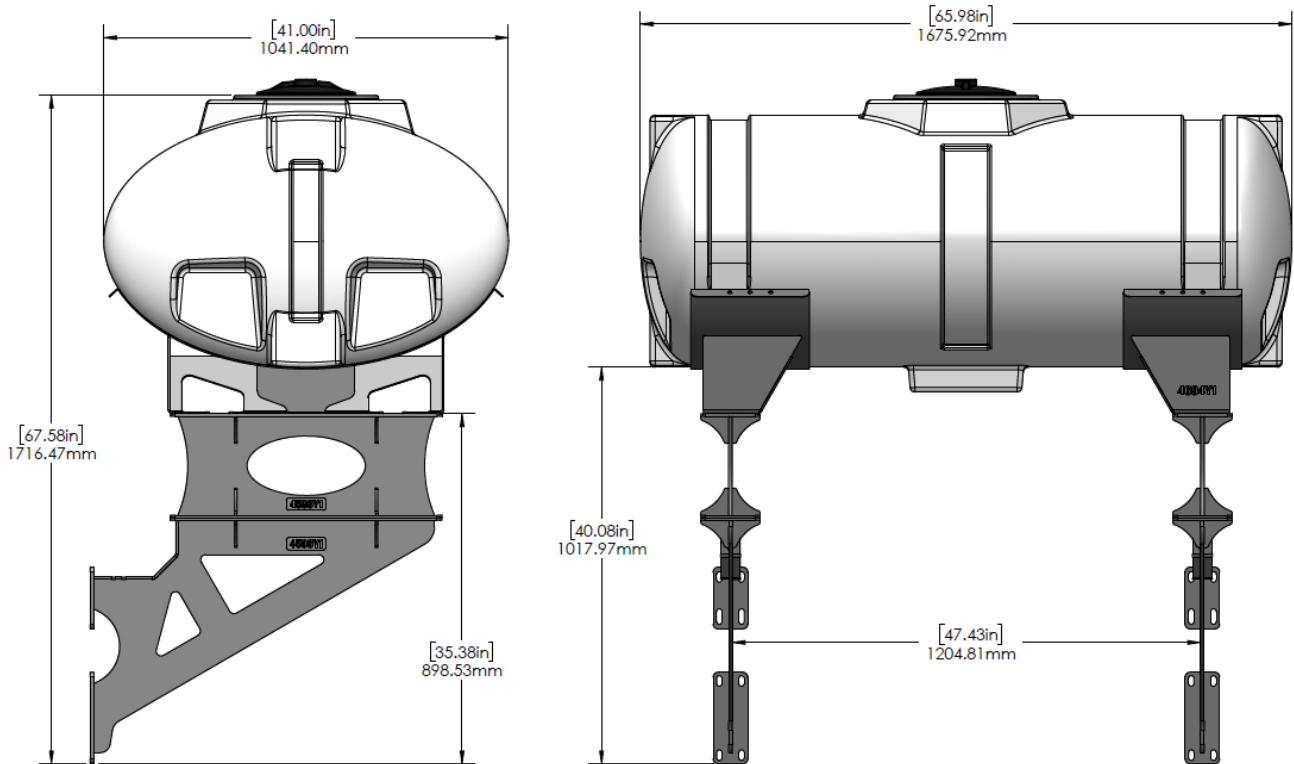

530-03-425025

Kinze 4900/4905 (24R) Row Box - Wing Mounted Tanks - Dual 200 Gal Elliptical Instruction Sheet: 396-5037Y1

Part Number	Description
727-01-HE0200-41-W	Elliptical Tank - 200 Gal - White
420-4694Y1-BK	200 Gallon Elliptical Tank Saddle
420-4596Y1-BK	24R Wing Tank - Bulk Fill Tank Mounting Bracket
420-4598Y1-BK	24R Wing Tank - Row Box Riser Bracket

*Kit includes mounting hardware and U-Bolts