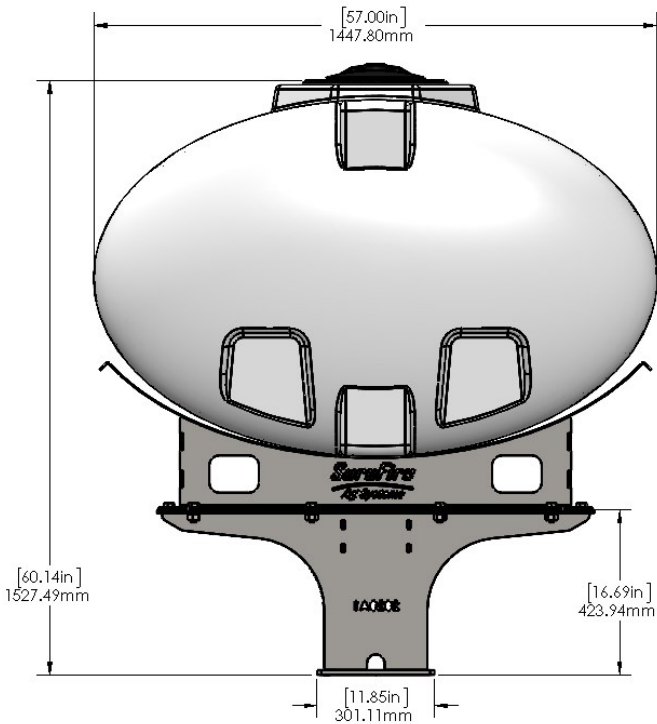

530-02-150750

Case iH 1250/1255 24R30 - 400 Gallon Elliptical Hitch Mount Tank Kit

Instruction Sheet: 396-001700

Part Number	Description
727-01-HE0400-57-W	Elliptical Tank - 400 Gal - White
421-1333A2-BK	400 Gallon Elliptical Cradle
421-2020A1-BK	16-3/4" - 300-500 Gallon Tank Pedestal

*Kit includes mounting hardware and U-Bolts