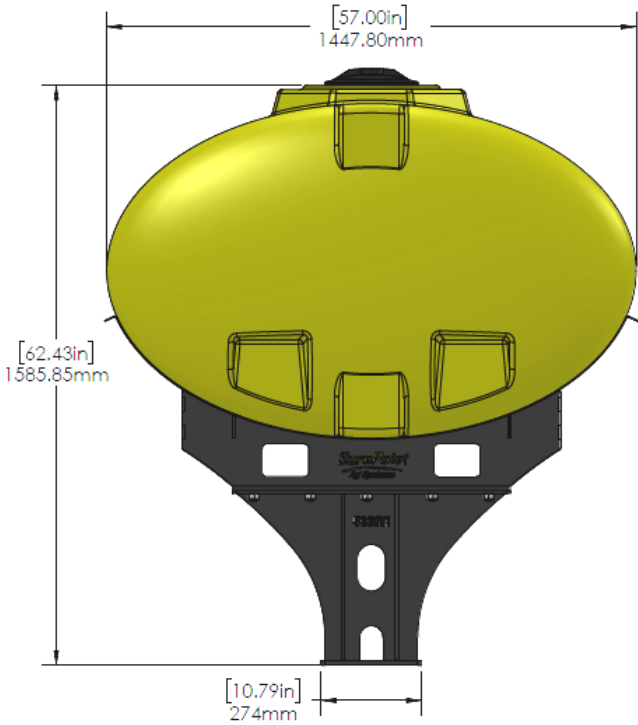

530-01-455565

John Deere DB60 - 500 Gallon Elliptical Hitch Mount Tank Kit

Instruction Sheet: 396-5146Y1

Part Number	Description
727-01-HE0600-64-CS-Y	Elliptical Tank - 600 Gal - Yellow
421-5321Y1-BK	600/750 Gallon Elliptical Tank Cradle
421-5331Y1-BK	18" Tank Pedestal

*Kit includes mounting hardware and U-Bolts