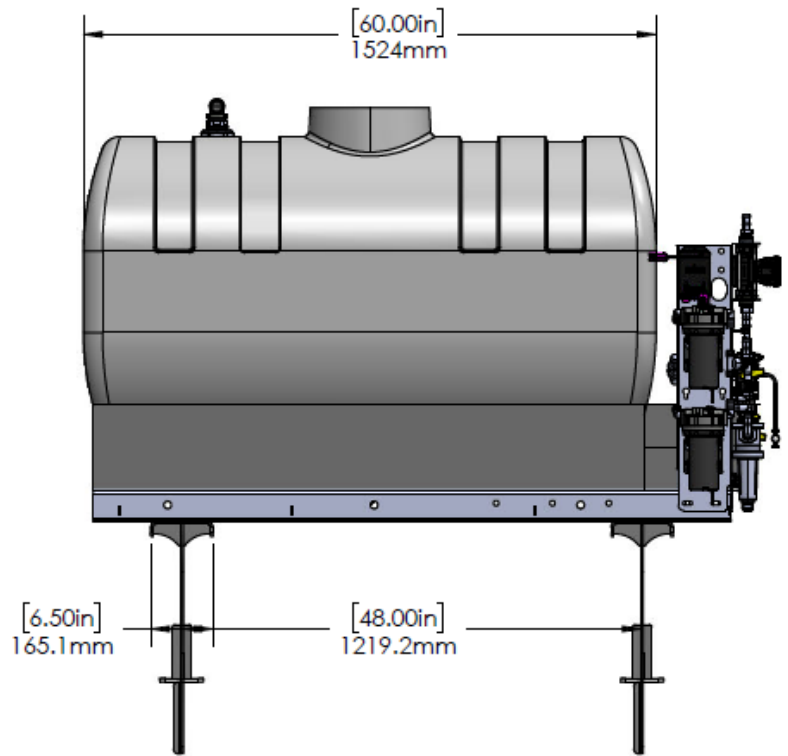

*Kit includes mounting hardware and U-Bolts

530-03-350100

Kinze 3605/3665 - Accelerator Mounting Kit

B
Kinze

Instruction Sheet:

396-5035Y1 - Kinze 3605

396-5036Y1 - Kinze 3665

Part Number	Description
524-01-015501	155 Gallon Accelerator Tank Kit
420-4724Y1-BK	Kinze Wing Mount Tank Bracket