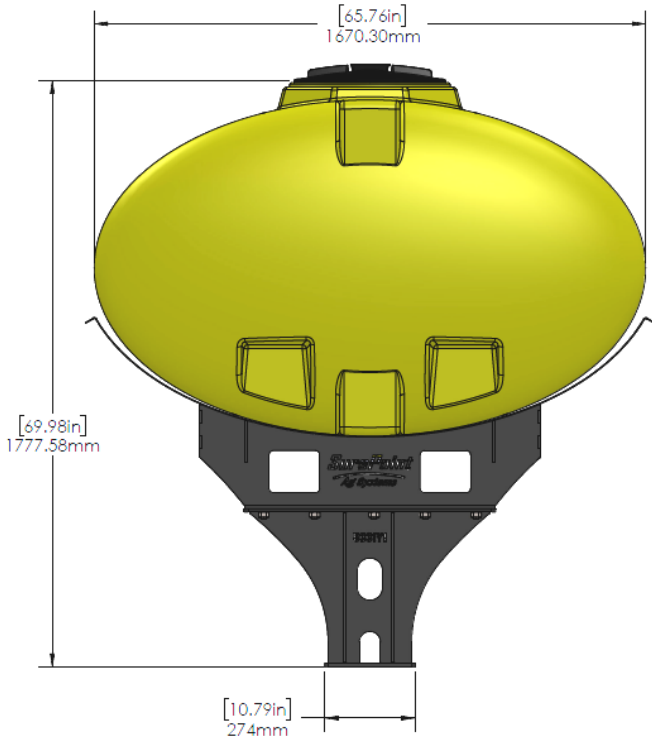

530-01-455860

John Deere DB90 - 600 Gallon Elliptical Hitch Mount Tank Kit

Instruction Sheet: 396-5150Y1

Part Number	Description
727-01-HE0600-64-CS-Y	Elliptical Tank - 600 Gal - Yellow
421-5321Y1-BK	600/750 Gallon Elliptical Tank Cradle
421-5331Y1-BK	18" Tank Pedestal

*Kit includes mounting hardware and U-Bolts