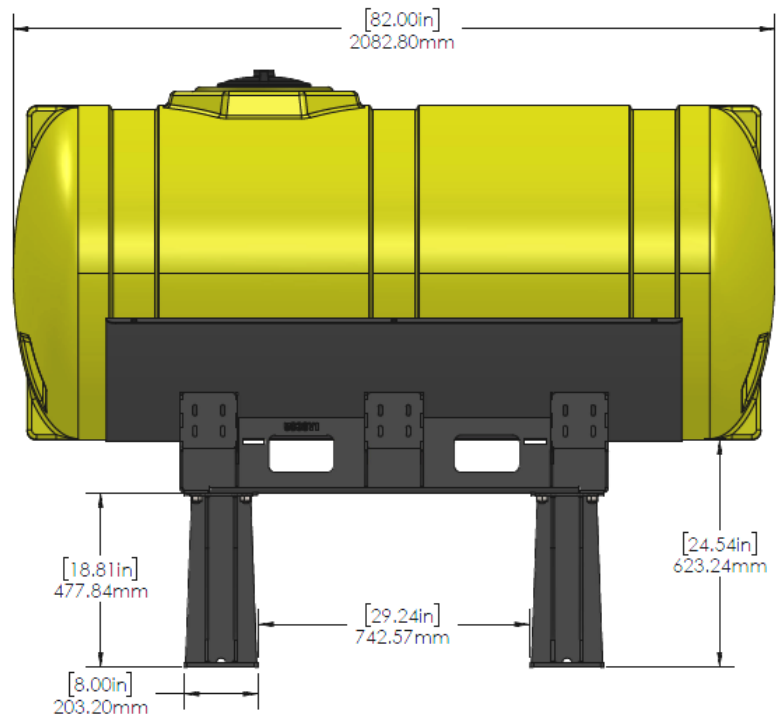

530-01-355700

John Deere 1790/1795 40' - 500 Gallon Elliptical Hitch Mount Tank Kit

Instruction Sheet: 396-001400

Part Number	Description
727-01-HE0500-57-OS-Y	Elliptical Tank - 500 Gal - Yellow
421-5638Y1-BK	500 Gallon Elliptical Cradle, Black
421-5331Y1-BK	18" Tank Pedestal

*Kit includes mounting hardware and U-Bolts