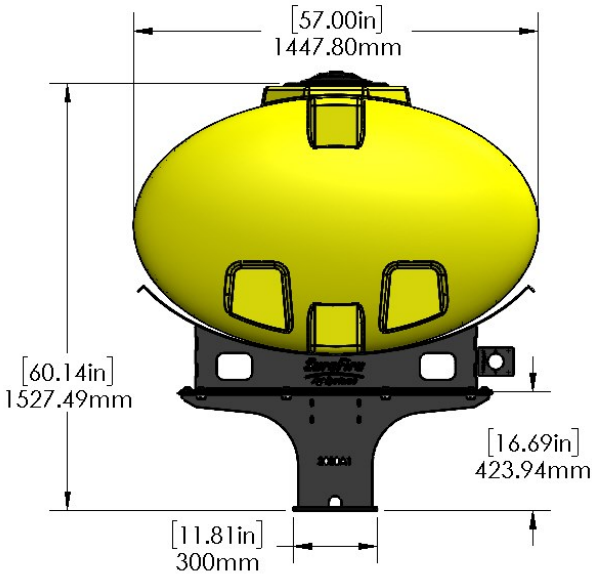

*Kit includes mounting hardware and U-Bolts

530-01-255600

John Deere 1770/1775 16R30 - 750 Gallon Elliptical Hitch Mount Tank Kit

Instruction Sheet: 396-001310

Part Number	Description
727-01-HE0750-69-OS-Y	Elliptical Tank - 750 Gal - Yellow
421-5321Y1-BK	600/750 Gallon Elliptical Tank Cradle
421-5331Y1-BK	18" Tank Pedestal

*Kit includes mounting hardware and U-Bolts

530-01-250750

John Deere 1770/1775 12R30 - 400 Gallon Elliptical Hitch Mount Tank Kit

Instruction Sheet: 396-001390

Part Number	Description
727-01-HE0400-57-Y	Elliptical Tank - 400 Gal - Yellow
421-2020A1-BK	16-3/4" - 300-500 Gallon Tank Pedestal
421-1333A2-BK	400 Gallon Elliptical Cradle