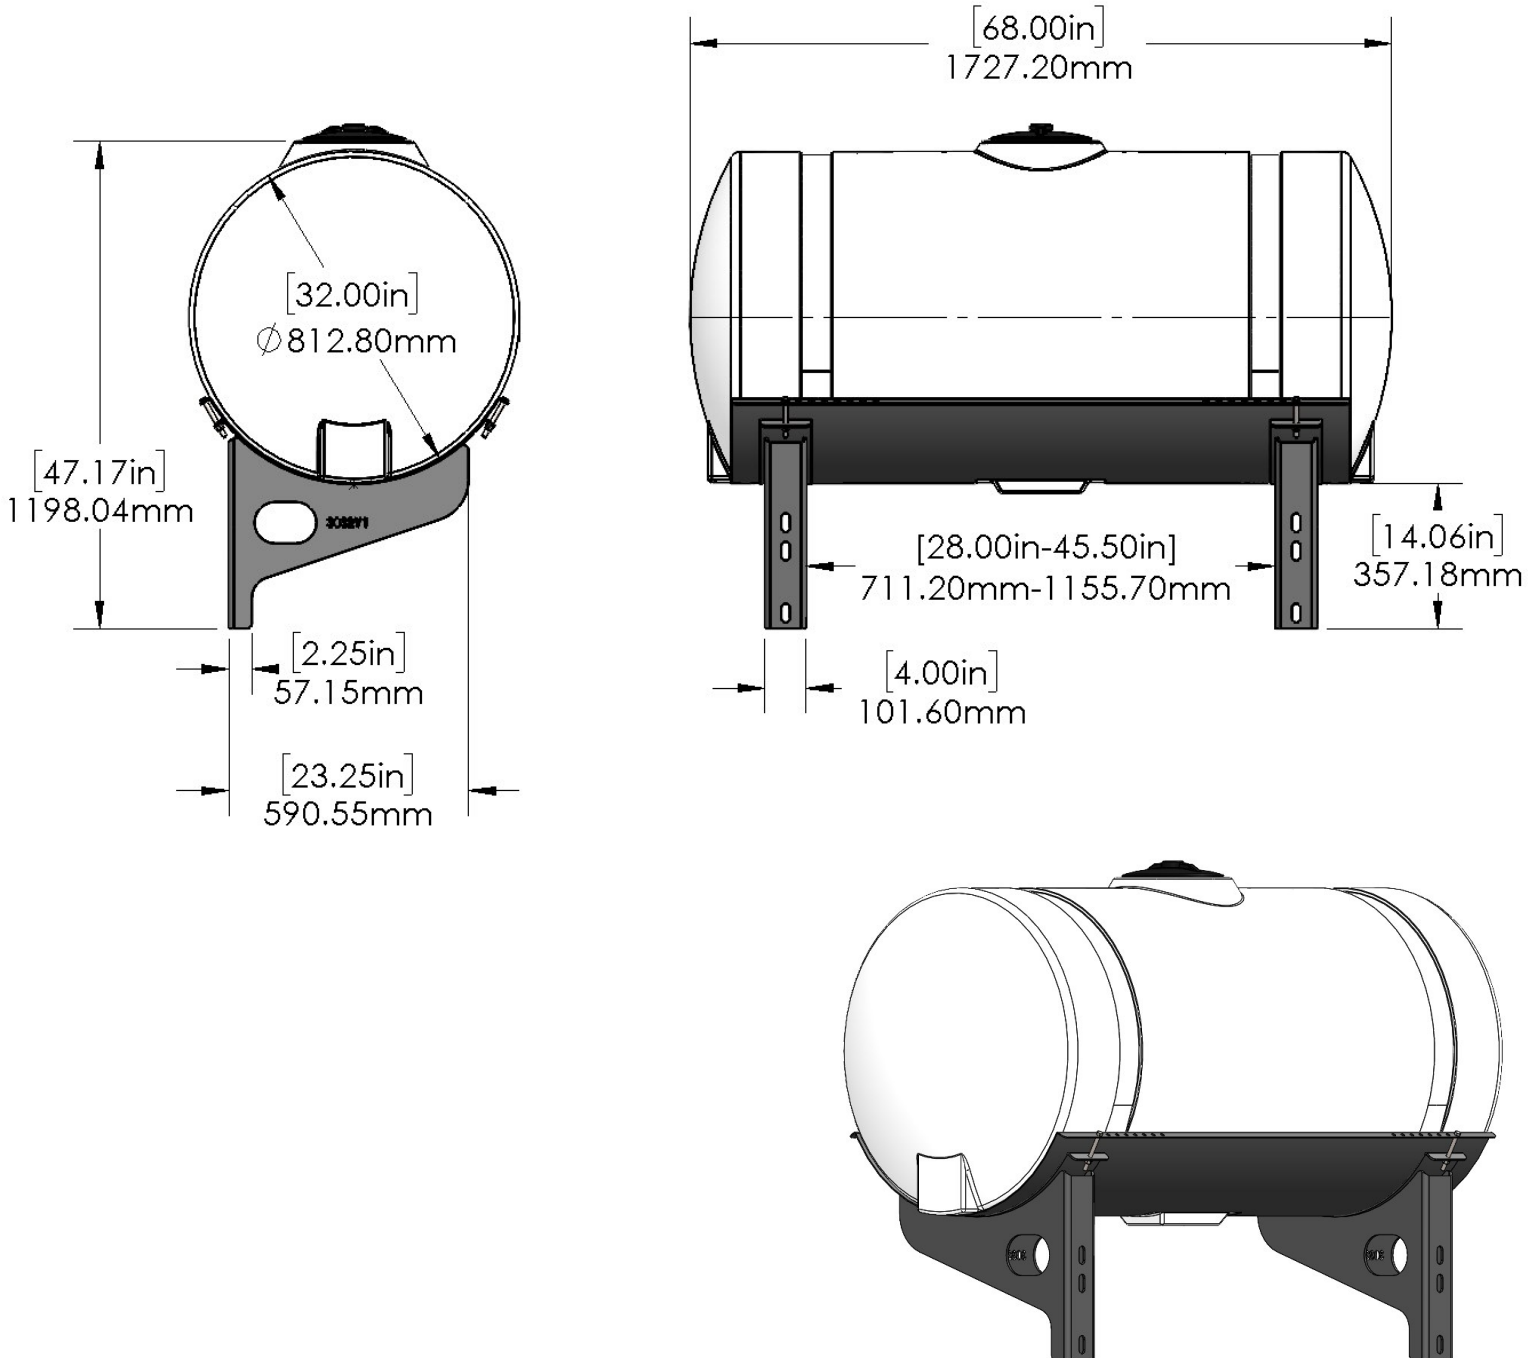

530-03-210300

Kinze 3000/3005 (8R) Single Frame Non-Split Row Dual 200 Gallon Tanks

Instruction Sheet: 396-5568Y1

Part Number	Description
727-02-HZ0200-32-W	Horizontal Tank - 200 Gal - White
420-3032Y1-BK	Offset Bar Mount Saddle
420-3002Y1-BK	200 Gal Round Tank Support Sheet

*Kit includes mounting hardware and U-Bolts