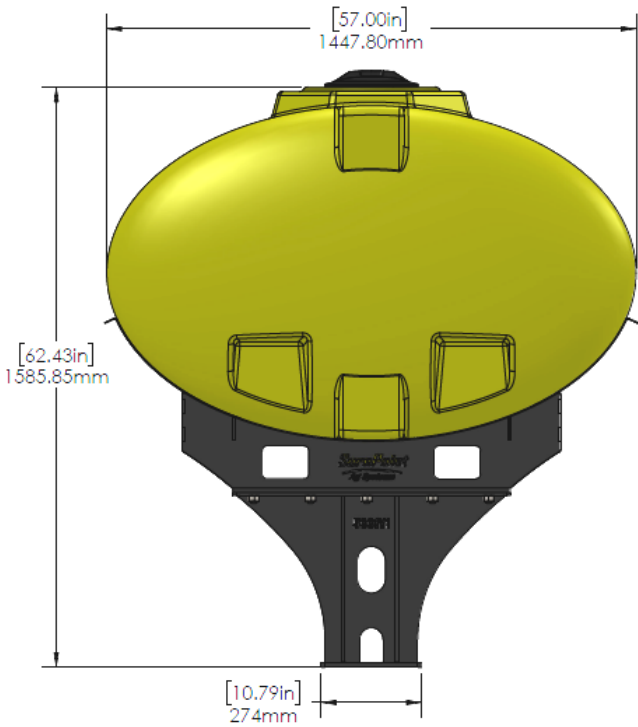

530-01-455850

John Deere DB90 - 500 Gallon Elliptical Hitch Mount Tank Kit

Instruction Sheet: 396-5150Y1

Part Number	Description
727-01-HE0600-64-CS-Y	Elliptical Tank - 600 Gal - Yellow
421-5321Y1-BK	600/750 Gallon Elliptical Tank Cradle
421-5331Y1-BK	18" Tank Pedestal

*Kit includes mounting hardware and U-Bolts