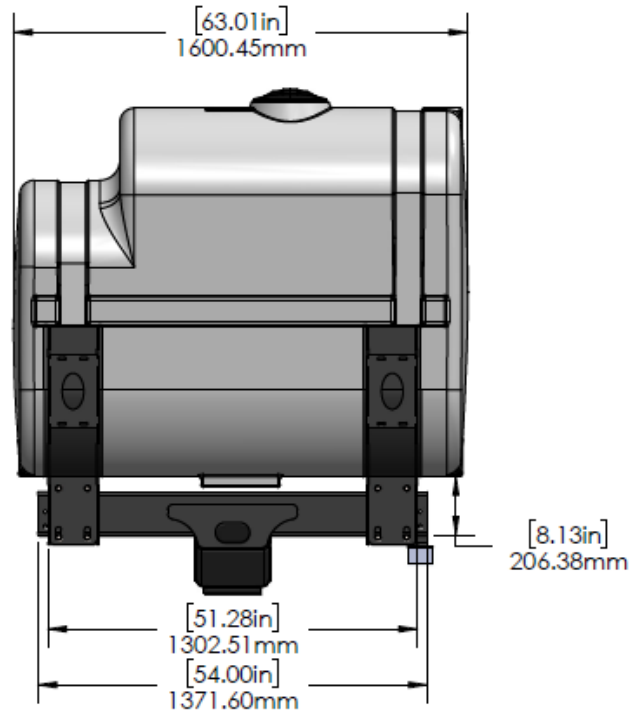

530-04-200250

Fendt Momentum Dual 250 Gallon Cutaway Saddle Tank Kit Instruction Sheet: 396-5479Y1

Part Number	Description
727-08-CAW0250-24-W	White Sidemount Cutaway Tank - 250 Gal
400-5080Y1-BK	Direct To Bar 200 Gal Cutaway Tank Cradle
430-5226Y1-BK	Fendt Momentum Saddle Tank Mount Bar

*Kit includes mounting hardware and U-Bolts