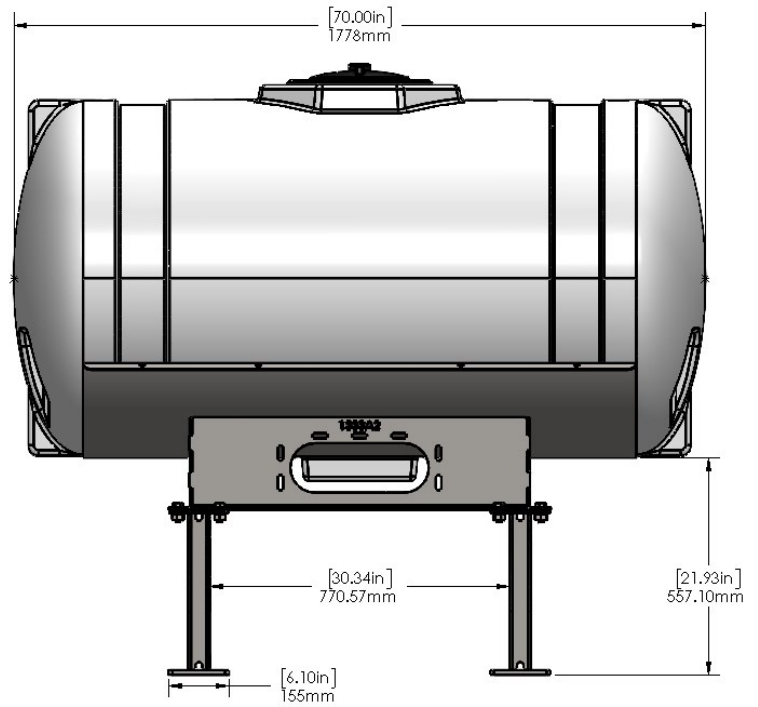

530-02-150750

Case iH 1250/1255 24R30 - 400 Gallon Elliptical Hitch Mount Tank Kit

Instruction Sheet: 396-001700

Part Number	Description
727-01-HE0400-57-W	Elliptical Tank - 400 Gal - White
421-1333A2-BK	400 Gallon Elliptical Cradle
421-2020A1-BK	16-3/4" - 300-500 Gallon Tank Pedestal

*Kit includes mounting hardware and U-Bolts