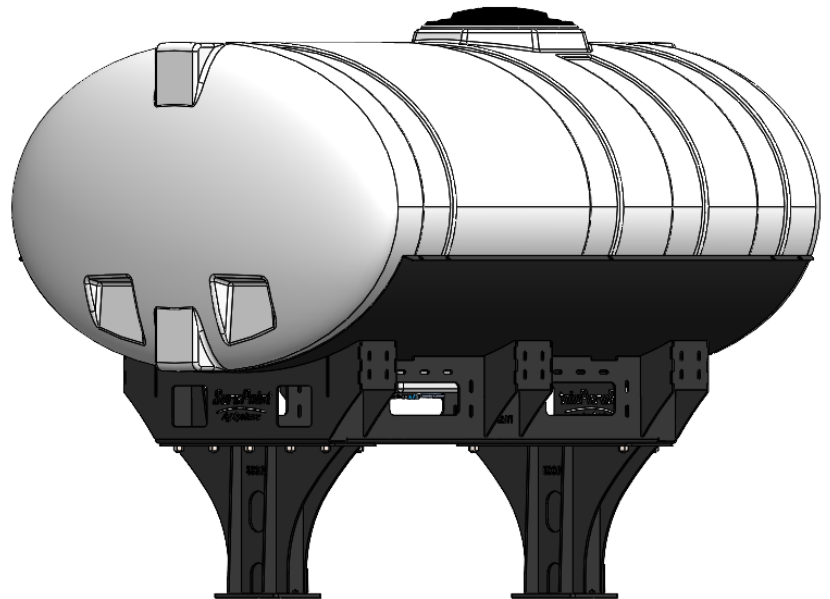

530-00-605100

White 600 Gallon Elliptical Universal Hitch Mount Tank Kit

Part Number	Description
727-01-HE0600-64-CS-W	Elliptical Tank - 600 Gal - White
421-5321Y1-BK	600/750 Gallon Elliptical Tank Cradle
421-5331Y1-BK	18" Tank Pedestal

*Kit includes mounting hardware and U-Bolts