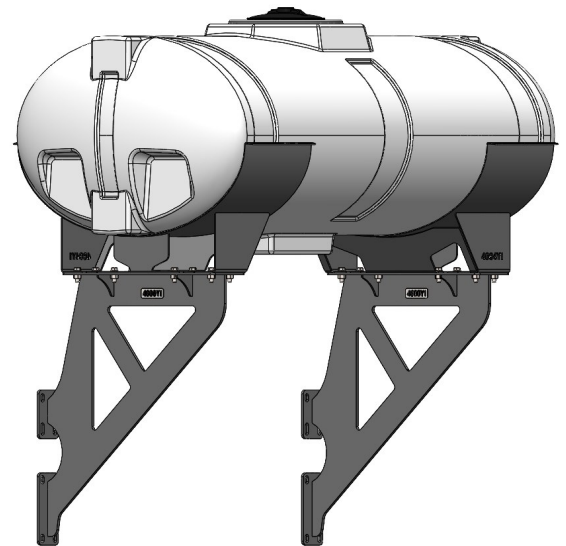

530-02-450025

Case iH 1255 24R Row Box - 200 Gallon Wing Mounted Tank Kit Instruction Sheet: 396-4705Y1

Part Number	Description
727-01-HE0200-41-W	Elliptical Tank - 200 Gal - White - Center Sump
420-4694Y1-BK	200 Gallon Elliptical Tank Saddle
420-4600Y1-BK	24R Wing Tank - Row Box Tank Mount Bracket

*Kit includes mounting hardware and U-Bolts