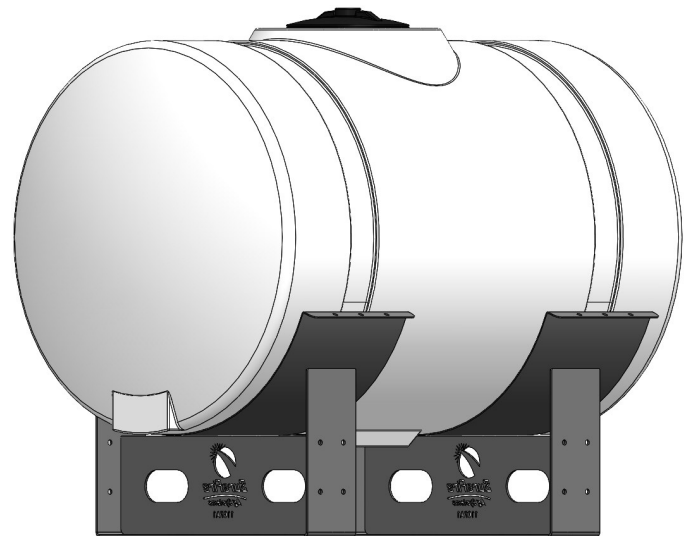

530-00-150100

White 150 Gallon Tank Kit for 32" Tank/ Black Saddles

Instruction Sheet: 396-001600

Part Number	Description
727-02-HZ0150-32-W	Horizontal Tank - 150 Gal - White
420-1107A1-BK	32" Tank Saddle
525-2055	Tank Strap Kit

*Kit includes mounting hardware and U-Bolts