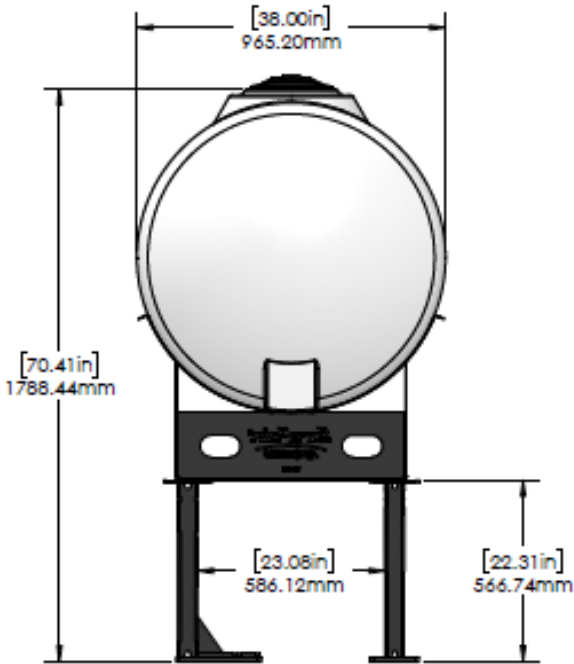

530-02-250500

Case iH 1250/1255 - 300 Gallon Round Hitch Mount Tank Kit (12R/16R Bulk Fill)

Instruction Sheet: 396-2652Y1

Part Number	Description
727-02-HZ0300-38-W	Horizontal Tank - 300 Gal - White
421-2409Y1-BK	400 Gallon Horizontal Cradle
421-3136Y1-BK	22" - 300-500 Gallon Tank Pedestal
421-5159Y1-BK	Case 1250/1255 Rear Tank Pedestal

*Kit includes mounting hardware and U-Bolts