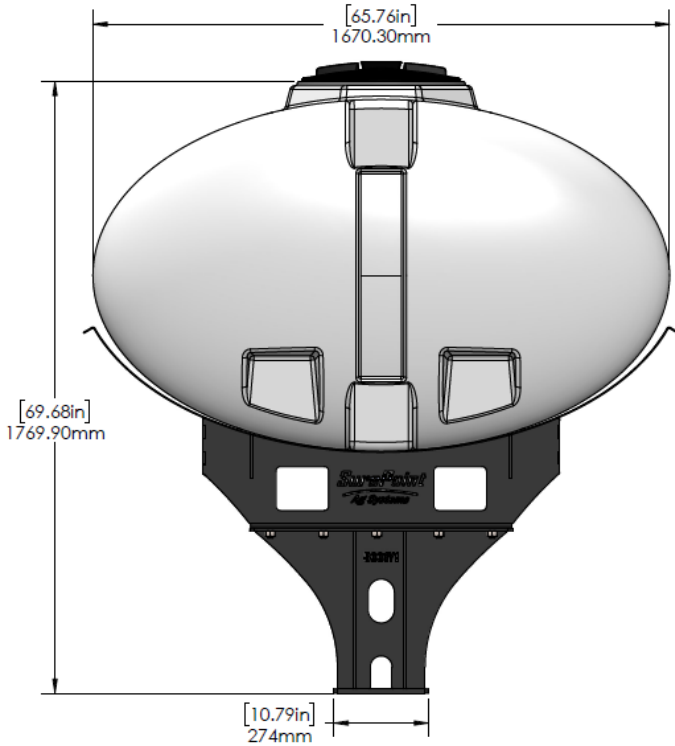

530-03-455160

Kinze 4900/4905 (16R) Hitch Mount Tank - 600 Gal Elliptical - No Markers

Instruction Sheet: 396-4864Y1

Part Number	Description
727-01-HE0600-64-CS-W	Elliptical Tank - 600 Gal - White
421-5321Y1-BK	600/750 Gallon Elliptical Tank Cradle
421-5331Y1-BK	18" Tank Pedestal

*Kit includes mounting hardware and U-Bolts