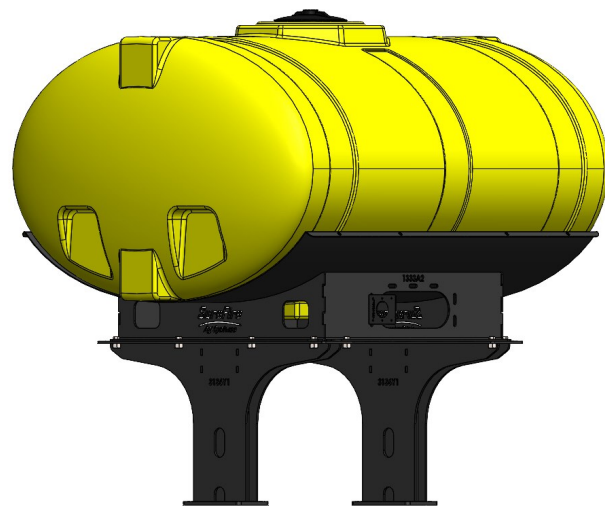

*Kit includes mounting hardware and U-Bolts

530-01-350300

John Deere 1790/1795 30' - 400 Gallon Round Hitch Mount Tank Kit

Instruction Sheet: 396-2874Y1

Part Number	Description
727-02-400APP	Horizontal Tank - 400 Gallon
421-2880Y1-BK	400 Gallon Round Tank Cradle
525-3000	3" Tanks Strap Kit for 400-1000 gal tank

*Kit includes mounting hardware and U-Bolts

530-01-355400

John Deere 1790/1795 30' - 500 Gallon Elliptical Hitch Tank Kit (No Markers)

Instruction Sheet: 396-001400

Part Number	Description
727-01-HE0500-57-OS-Y	Elliptical Tank - 500 Gal - Yellow
421-5638Y1-BK	500 Gallon Elliptical Cradle, Black
421-5704Y1-BK	22" Tank Pedestal

*Kit includes mounting hardware and U-Bolts

530-01-350500

John Deere 1790/1795 40' - 400 Gallon Elliptical Hitch Mount Tank Kit

Instruction Sheet: 396-001400

Part Number	Description
727-01-HE0400-57-Y	Elliptical Tank - 400 Gal - Yellow
421-3136Y1-BK	22" - 300-500 Gallon Tank Pedestal
421-1333A2-BK	400 Gallon Elliptical Cradle