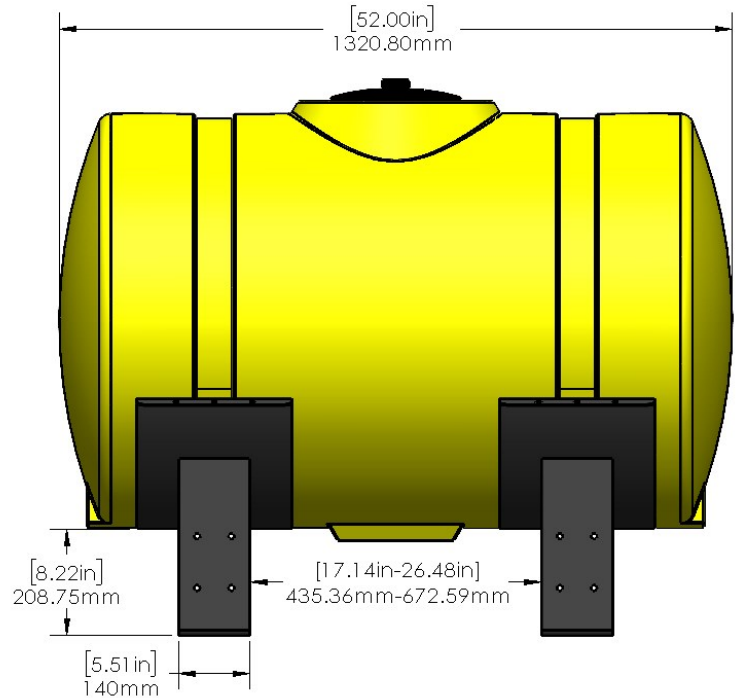

530-00-150200

Yellow 150 Gallon Tank Kit for 32" Tank/ Black Saddles

Instruction Sheet: 396-001600

Part Number	Description
727-02-HZ0150-32-Y	Horizontal Tank - 150 Gal - Yellow
420-1107A1-BK	32" Tank Saddle
525-2055	Tank Strap Kit

*Kit includes mounting hardware and U-Bolts