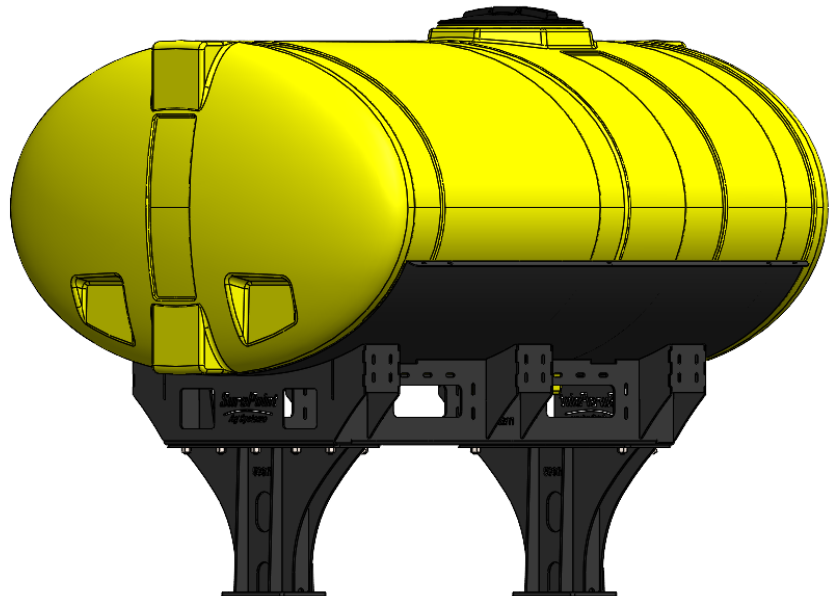

530-01-455875

John Deere DB90 - 750 Gallon Elliptical Hitch Mount Tank Kit

Instruction Sheet: 396-5150Y1

Part Number	Description
727-01-HE0750-69-OS-Y	Elliptical Tank - 750 Gal - Yellow
421-5321Y1-BK	600/750 Gallon Elliptical Tank Cradle
421-5331Y1-BK	18" Tank Pedestal

*Kit includes mounting hardware and U-Bolts