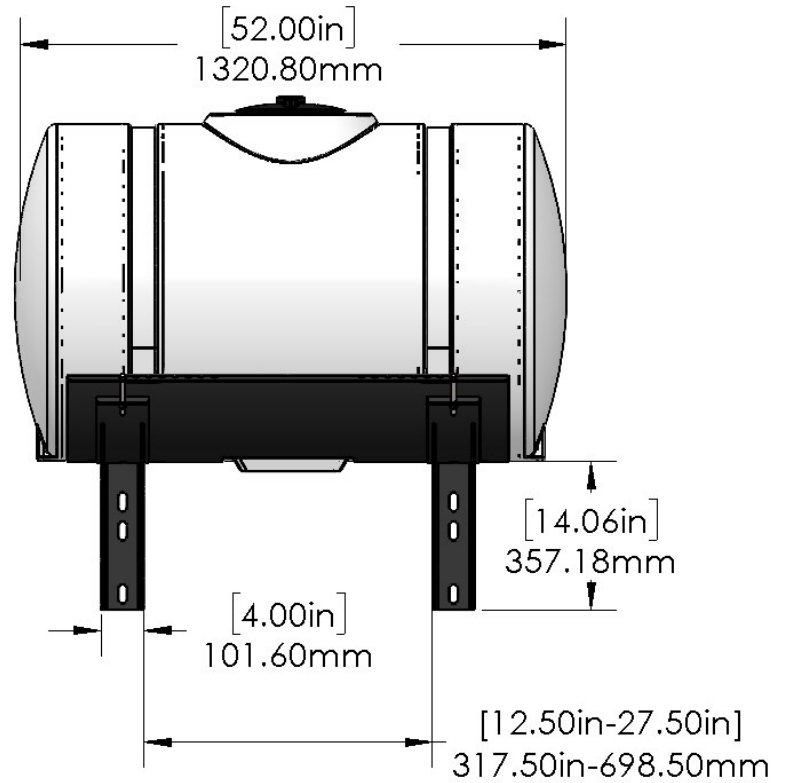

530-03-210100

Kinze 3000/3005 (4R/6R/8R) Single Frame Non-Split Row Dual 150 Gallon Tanks

Instruction Sheet: 396-5568Y1

Part Number	Description
727-02-HZ0150-32-W	150 Gal Horizontal Tank
420-3032Y1-BK	Offset Bar Mount Saddle
420-3003Y1-BK	150 Gal Round Tank Support Sheet

*Kit includes mounting hardware and U-Bolts