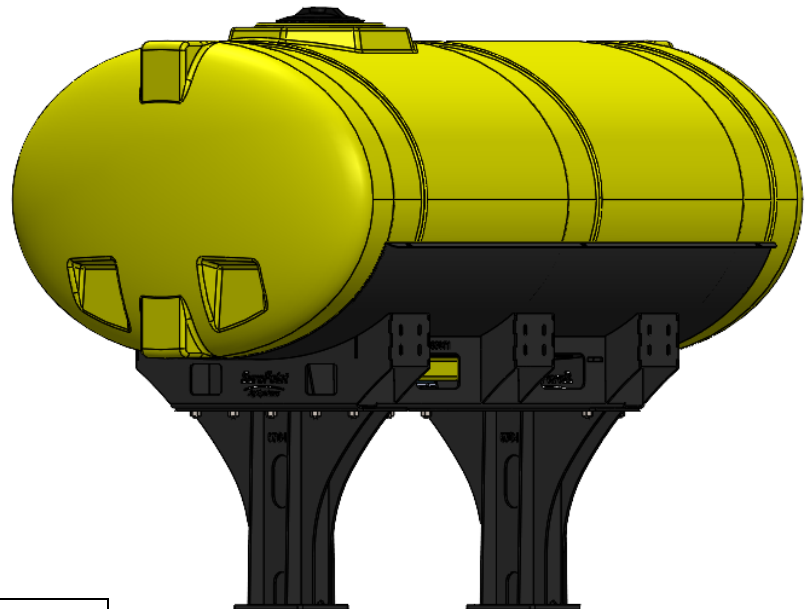

Universal Tank Brackets

Kit Description	Kit Number
Yellow 150 Gallon Round (32"Ø) Universal Tank Kit with Black Cradle	530-00-100100
Yellow 150 Gallon Elliptical Universal Tank Kit with Black Saddles	530-00-100150
Yellow 200 Gallon Round (38"Ø) Universal Tank Kit with Black Cradle	530-00-100200
White 150 Gallon Tank Kit for 32" Tank/ Black Saddles	530-00-150100
Yellow 150 Gallon Tank Kit for 32" Tank/ Black Saddles	530-00-150200
White 200 Gallon Tank Kit for 32" Tank/ Black Saddles	530-00-200100
White 200 Gallon Tank Kit for 38" Tank/ Black Saddles	530-00-200150
Yellow 200 Gallon Tank Kit for 32" Tank/ Black Saddles	530-00-200200
Yellow 200 Gallon Tank Kit for 38" Tank/ Black Saddles	530-00-200250
White 300 Gallon Tank Kit for 38" Tank/ Black Saddles	530-00-300100
Yellow 300 Gallon Tank Kit for 38" Tank/ Black Saddles	530-00-300200
White 400 Gallon Elliptical Universal Hitch Mount Tank Kit	530-00-400100
White 500 Gallon Elliptical Universal Hitch Mount Tank Kit	530-00-500100
White 600 Gallon Elliptical Universal Hitch Mount Tank Kit	530-00-600100
White 750 Gallon Elliptical Universal Hitch Mount Tank Kit	530-00-750100

*Kit includes mounting hardware and U-Bolts

530-01-350300

John Deere 1790/1795 30' - 400 Gallon Round Hitch Mount Tank Kit

Instruction Sheet: 396-2874Y1

Part Number	Description
727-02-400APP	Horizontal Tank - 400 Gallon
421-2880Y1-BK	400 Gallon Round Tank Cradle
525-3000	3" Tanks Strap Kit for 400-1000 gal tank

*Kit includes mounting hardware and U-Bolts

530-01-355400

John Deere 1790/1795 30' - 500 Gallon Elliptical Hitch Tank Kit (No Markers)

Instruction Sheet: 396-001400

Part Number	Description
727-01-HE0500-57-OS-Y	Elliptical Tank - 500 Gal - Yellow
421-5638Y1-BK	500 Gallon Elliptical Cradle, Black
421-5704Y1-BK	22" Tank Pedestal