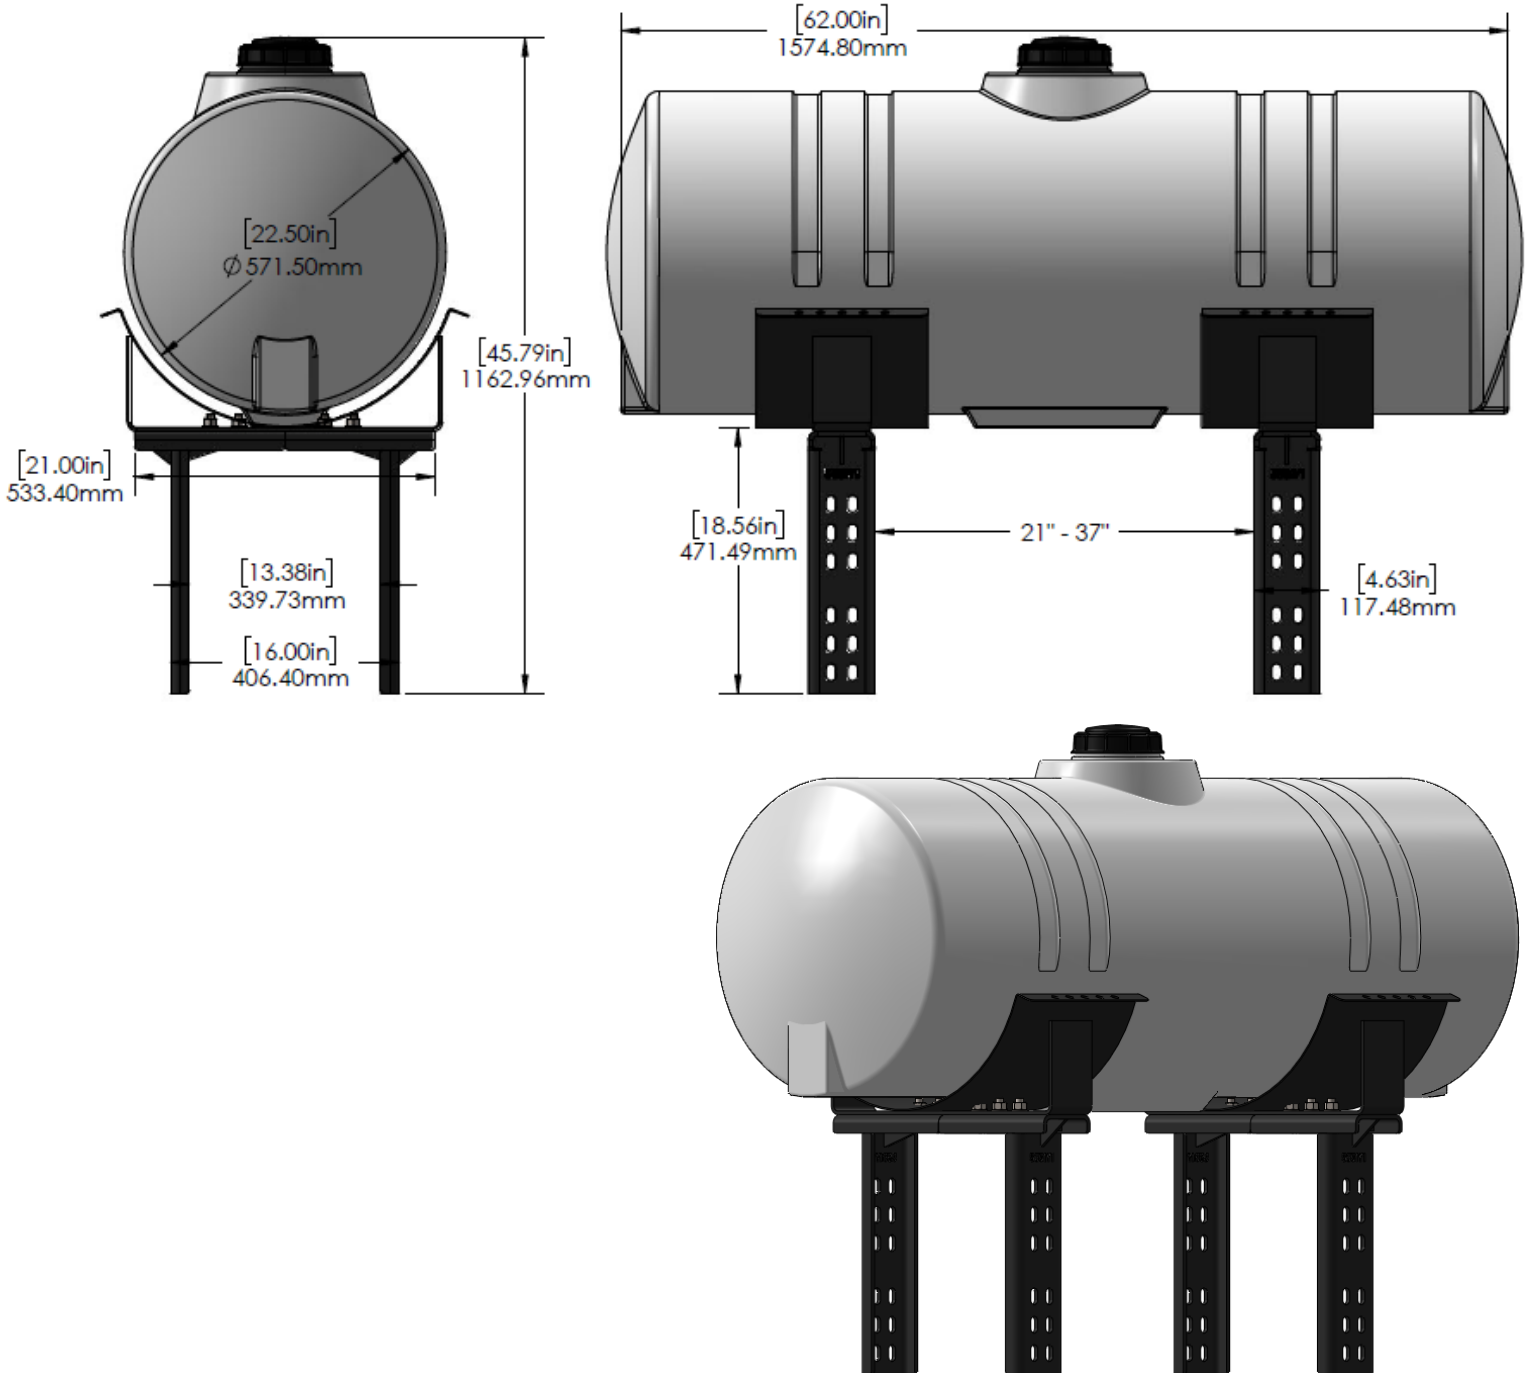

530-03-300350

Kinze 3600/3605 (16R) - Row Box Split Row Dual 100 Gallon Tanks - No Markers

Instruction Sheet: 396-5035Y1

Part Number	Description
727-02-HZ0100-23-W	100 Gal Horizontal Tank
420-2483Y1-BK	23" Tank Saddle
420-5551Y1-BK	Split H-Style Mounting Bracket

*Kit includes mounting hardware and U-Bolts