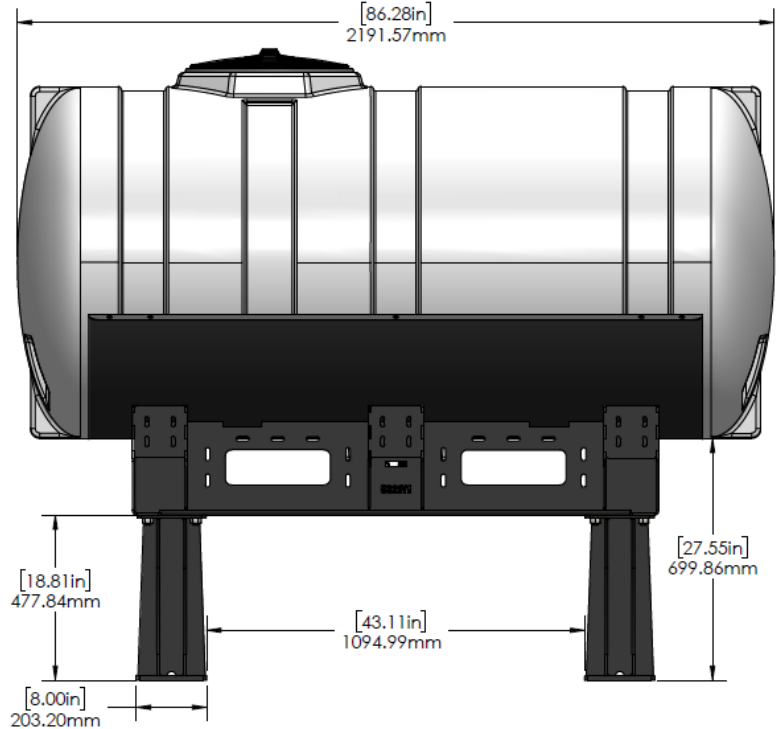

530-03-455260

Kinze 4900/4905 (24R) Hitch Mount Tank - 600 Gal Elliptical

Instruction Sheet: 396-5039Y1

Part Number	Description
727-01-HE0600-64-CS-W	Elliptical Tank - 600 Gal - White
421-5321Y1-BK	600/750 Gallon Elliptical Tank Cradle
421-5331Y1-BK	18" Tank Pedestal

*Kit includes mounting hardware and U-Bolts