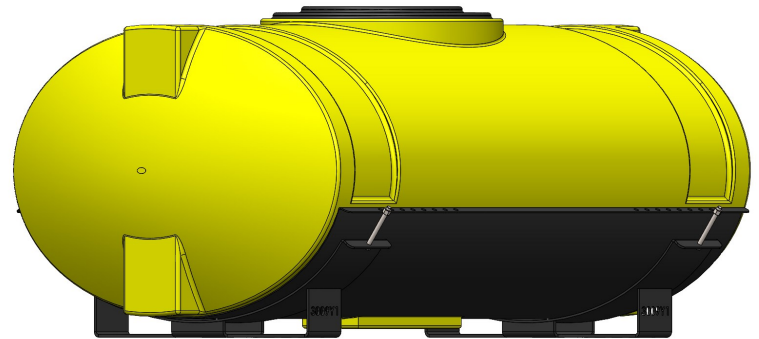

530-00-100150

Yellow 150 Gallon Elliptical Universal Tank Kit with Black Saddles

Part Number	Description
727-01-RAV150E	Elliptical Tank - 150 Gal - Yellow
420-3009Y1-BK	150 Gallon Elliptical Tank Cradle
420-3001Y1	150 Gallon Elliptical Tank Support Sheet

*Kit includes mounting hardware and U-Bolts