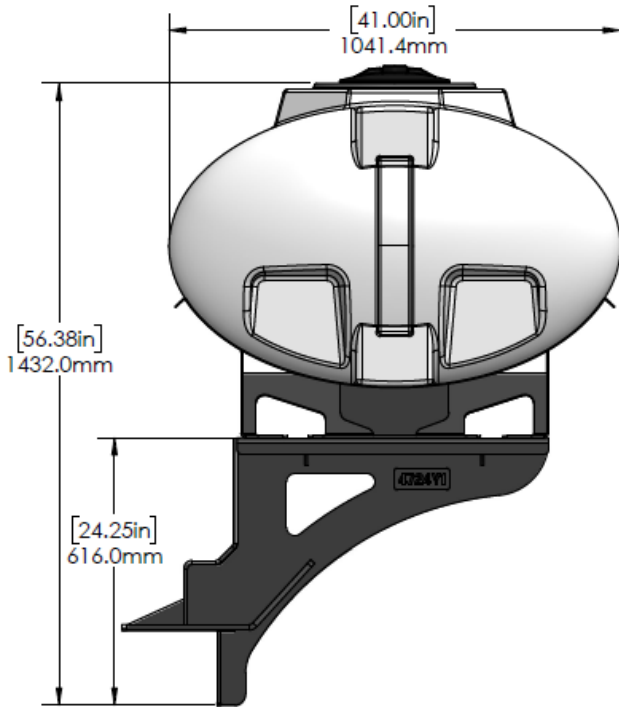

530-03-300210

Kinze 3600/3605 (12R/16R) Bulk Fill - Dual 200 Gal Elliptical Wing Tank Kits

Instruction Sheet: 396-5035Y1

Part Number	Description
727-01-HE0200-41-W	200 Gallon Elliptical Tank
420-4694Y1-BK	200 Gal Elliptical Saddle
420-4724Y1-BK	Kinze Wing Mount Tank Bracket

*Kit includes mounting hardware and U-Bolts