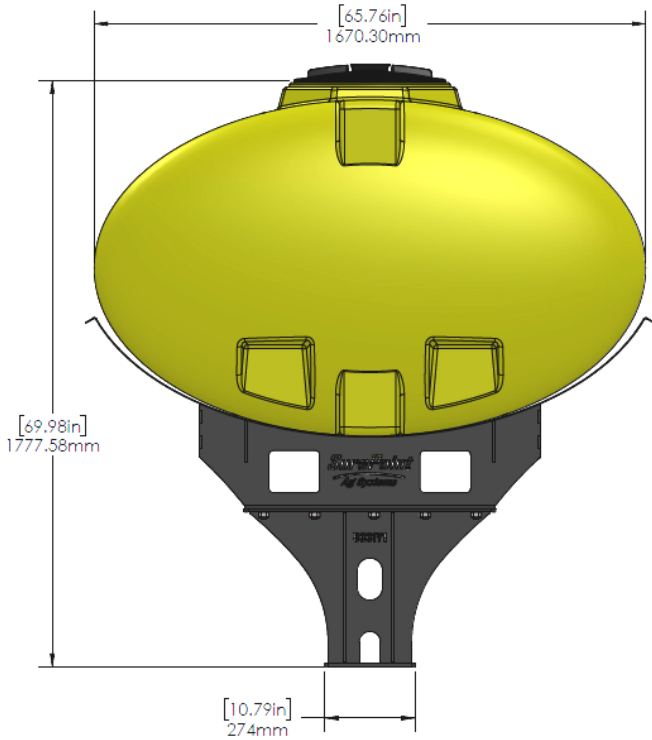

530-01-355800

John Deere 1790/1795 40' - 600 Gallon Ellip Hitch Mount Tank Kit (no markers)

Instruction Sheet: 396-001310

Part Number	Description
727-01-HE0600-64-CS-Y	Elliptical Tank - 600 Gal - Yellow
421-5321Y1-BK	600/750 Gallon Elliptical Tank Cradle
421-5331Y1-BK	18" Tank Pedestal

*Kit includes mounting hardware and U-Bolts