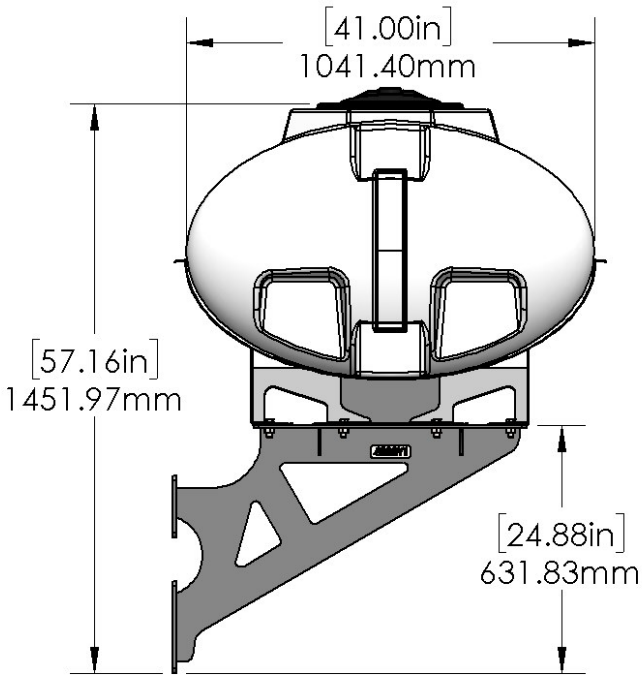

530-02-450050

Case iH 1255 24R30 Bulk Fill - 200 Gallon Wing Mounted Tank Kit Instruction Sheet: 396-4705Y1

Part Number	Description
727-01-HE0200-41-W	Elliptical Tank - 200 Gal - White - Center Sump
420-4694Y1-BK	200 Gallon Elliptical Tank Saddle
420-4596Y1-BK	24R Wing Tank - Bulk Fill Tank Mount Bracket

*Kit includes mounting hardware and U-Bolts