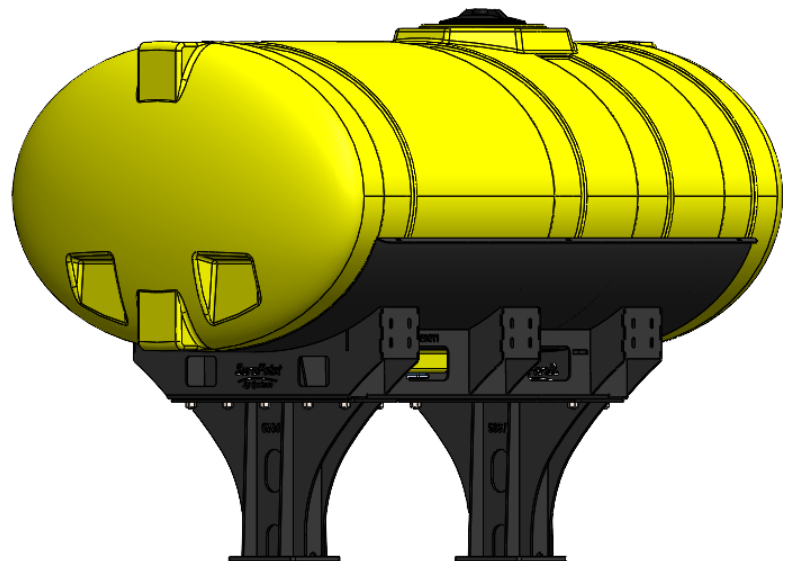

530-01-455950

John Deere DB120 - 500 Gallon Elliptical Hitch Mount Tank Kit

Instruction Sheet: 396-5152Y1

Part Number	Description
727-01-HE0600-64-CS-Y	Elliptical Tank - 600 Gal - Yellow
421-5321Y1-BK	600/750 Gallon Elliptical Tank Cradle
421-5331Y1-BK	18" Tank Pedestal

*Kit includes mounting hardware and U-Bolts