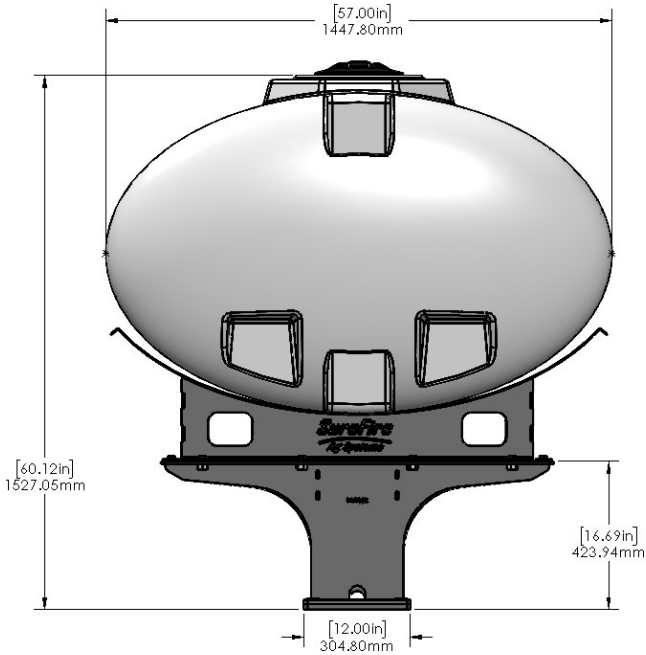

530-02-150500

Case iH 1250/1255 24R30 - 500 Gallon Elliptical Hitch Mount Tank Kit

Instruction Sheet: 396-3095Y1

Part Number	Description
727-01-HE0500-57-OS-W	Elliptical Tank - 500 Gal - White - Offset Sump
421-1329A2-BK	500 Gallon Elliptical Cradle, Black
421-2020A1-BK	16-3/4" - 300-500 Gallon Tank Pedestal
421-2059A1-BK	Large Base Planter Hitch Mount for Tank Cradle

*Kit includes mounting hardware and U-Bolts

Tank Kit Catalog

©2022 SurePoint Ag Systems, Inc.—All Rights Reserved

Revised 5/30/2023