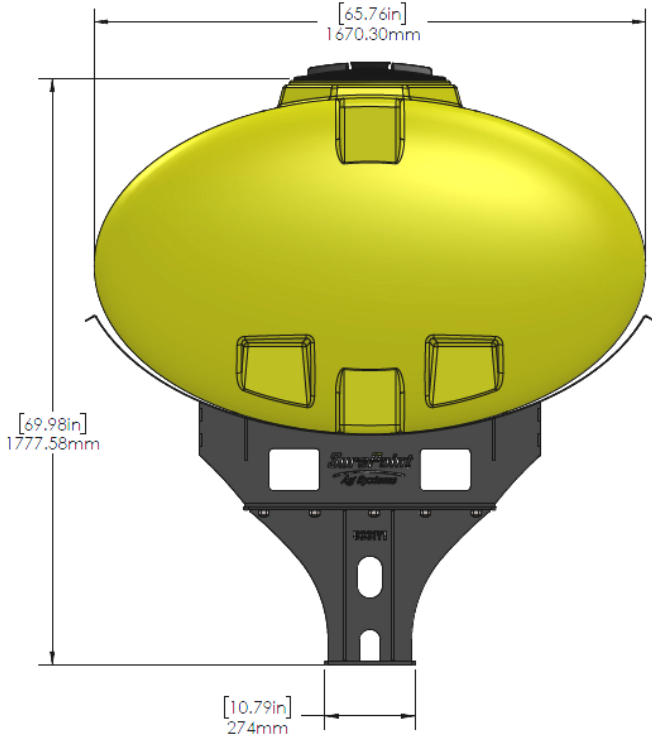

530-01-455760

John Deere DB80 - 600 Gallon Elliptical Hitch Mount Tank Kit

Instruction Sheet: 396-5148Y1

Part Number	Description
727-01-HE0600-64-CS-Y	Elliptical Tank - 600 Gal - Yellow
421-5321Y1-BK	600/750 Gallon Elliptical Tank Cradle
421-5331Y1-BK	18" Tank Pedestal

*Kit includes mounting hardware and U-Bolts