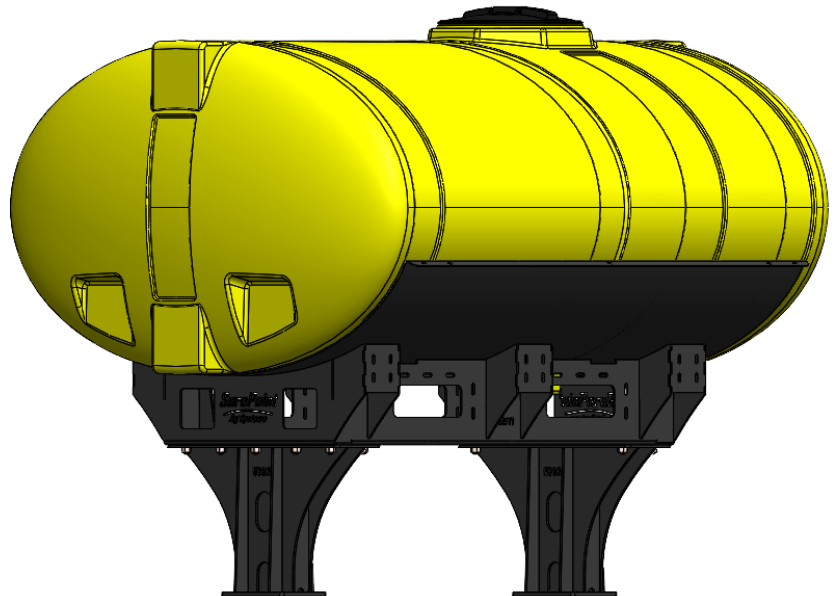

530-01-255600

John Deere 1770/1775 16R30 - 750 Gallon Elliptical Hitch Mount Tank Kit

Instruction Sheet: 396-001310

Part Number	Description
727-01-HE0750-69-OS-Y	Elliptical Tank - 750 Gal - Yellow
421-5321Y1-BK	600/750 Gallon Elliptical Tank Cradle
421-5331Y1-BK	18" Tank Pedestal

*Kit includes mounting hardware and U-Bolts