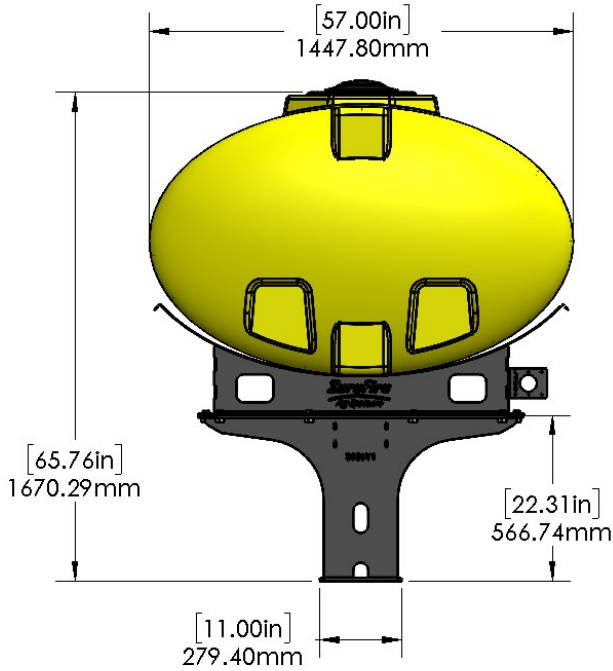

*Kit includes mounting hardware and U-Bolts

530-01-355400

John Deere 1790/1795 30' - 500 Gallon Elliptical Hitch Tank Kit (No Markers)

Instruction Sheet: 396-001400

Part Number	Description
727-01-HE0500-57-OS-Y	Elliptical Tank - 500 Gal - Yellow
421-5638Y1-BK	500 Gallon Elliptical Cradle, Black
421-5704Y1-BK	22" Tank Pedestal

*Kit includes mounting hardware and U-Bolts

530-01-350500

John Deere 1790/1795 40' - 400 Gallon Elliptical Hitch Mount Tank Kit

Instruction Sheet: 396-001400

Part Number	Description
727-01-HE0400-57-Y	Elliptical Tank - 400 Gal - Yellow
421-3136Y1-BK	22" - 300-500 Gallon Tank Pedestal
421-1333A2-BK	400 Gallon Elliptical Cradle