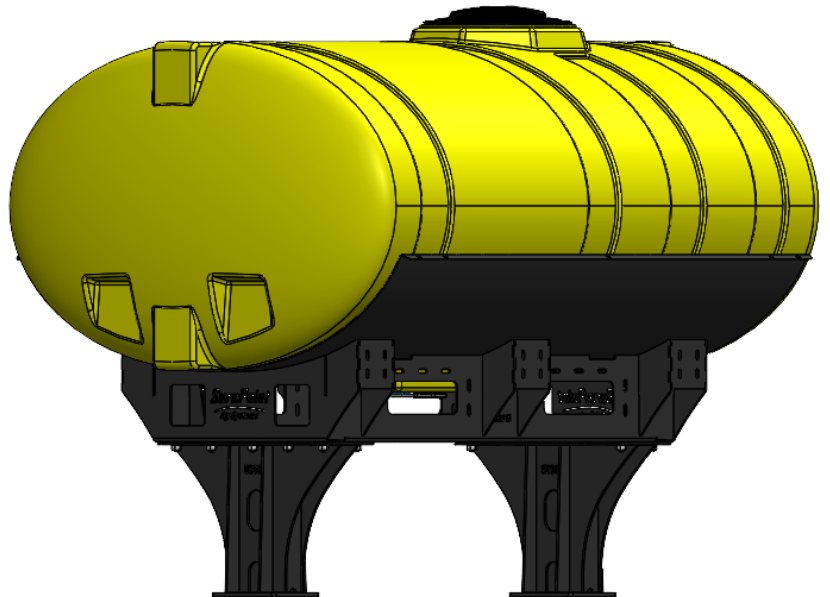

**Kit includes mounting hardware and U-Bolts*

530-01-455565

John Deere DB60 - 500 Gallon Elliptical Hitch Mount Tank Kit

Instruction Sheet: 396-5146Y1

Part Number	Description
727-01-HE0600-64-CS-Y	Elliptical Tank - 600 Gal - Yellow
421-5321Y1-BK	600/750 Gallon Elliptical Tank Cradle
421-5331Y1-BK	18" Tank Pedestal

*Kit includes mounting hardware and U-Bolts

530-01-455570

John Deere DB60 - 600 Gallon Elliptical Hitch Mount Tank Kit

Instruction Sheet: 396-5146Y1

Part Number	Description
727-01-HE0600-64-CS-Y	Elliptical Tank - 600 Gal - Yellow
421-5321Y1-BK	600/750 Gallon Elliptical Tank Cradle
421-5331Y1-BK	18" Tank Pedestal