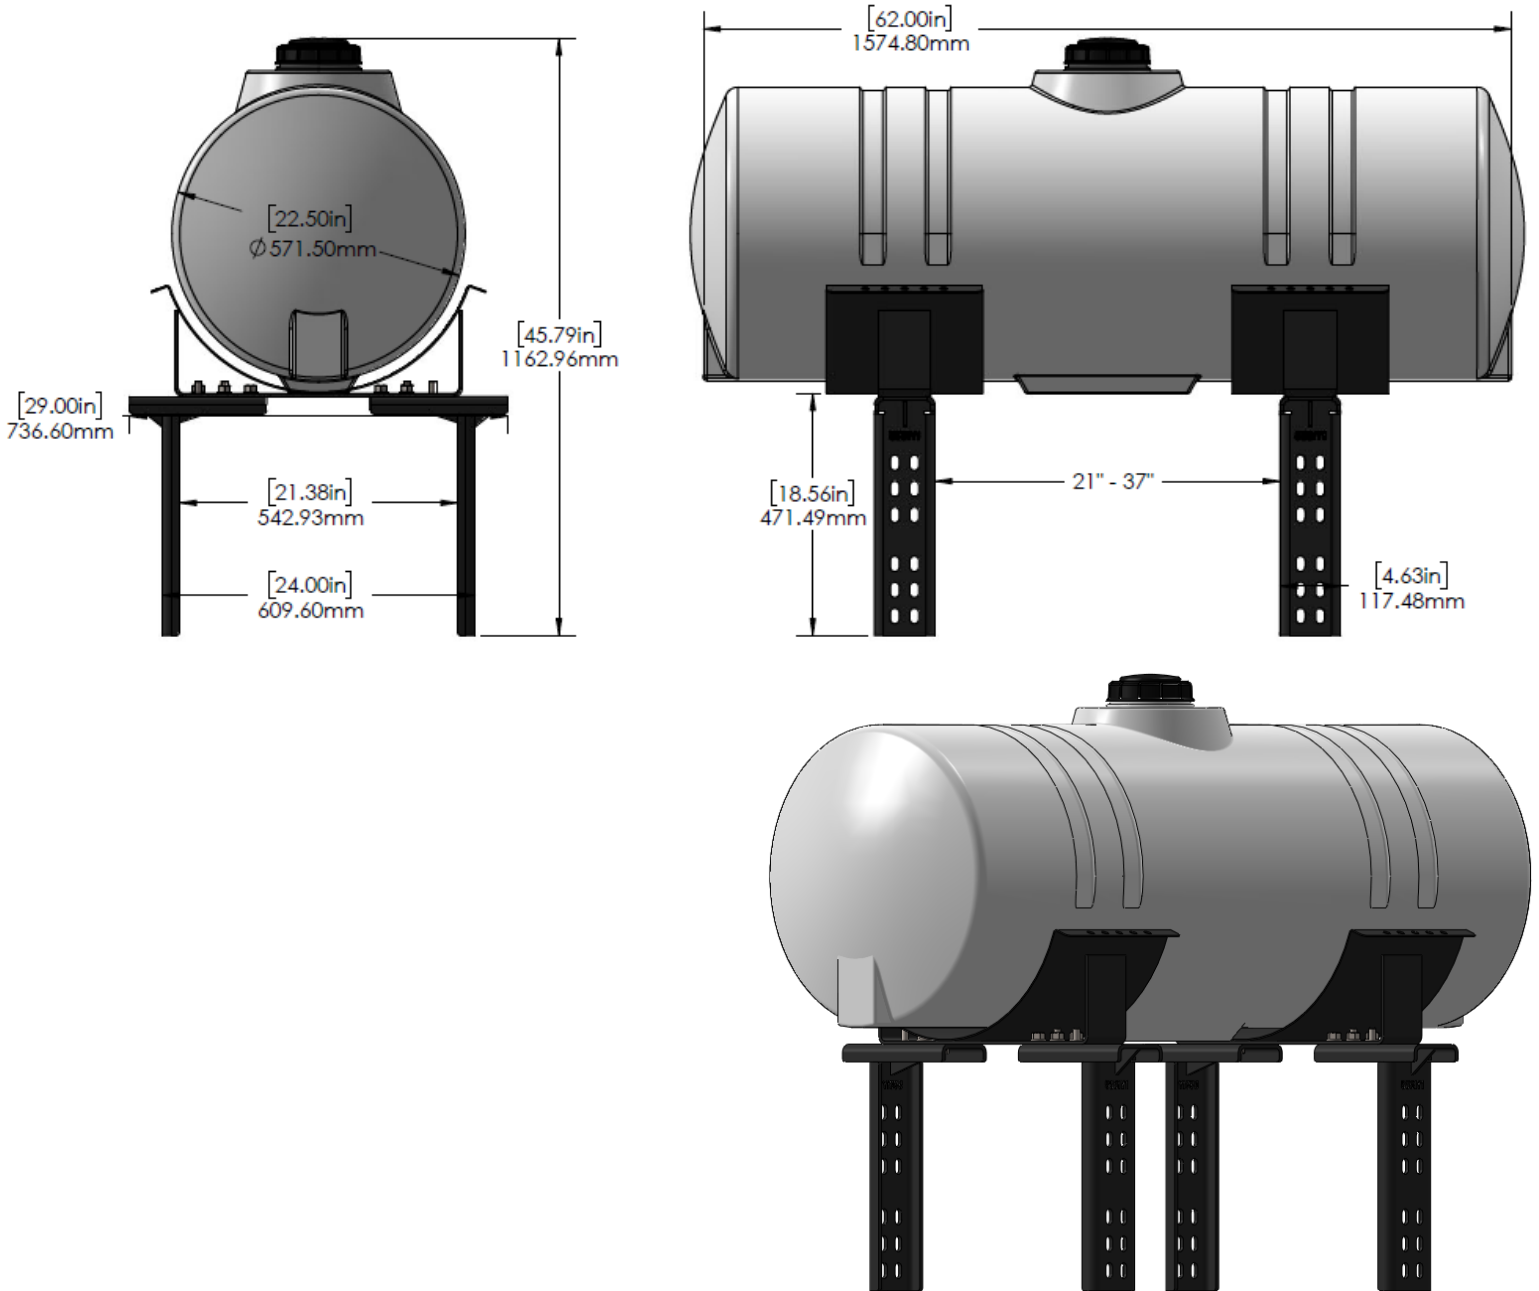

*Kit includes mounting hardware and U-Bolts

530-03-210400

Kinze 3000/3005 (6R/8R) Double Frame Dual 100 Gallon Tanks - Use With Markers

Instruction Sheet: 396-5568Y1

B
Kinze

Part Number	Description
727-02-HZ0100-23-W	100 Gal Horizontal Tank
420-2483Y1-BK	23" Tank Saddle
420-5551Y1-BK	Split H-Style Mounting Bracket