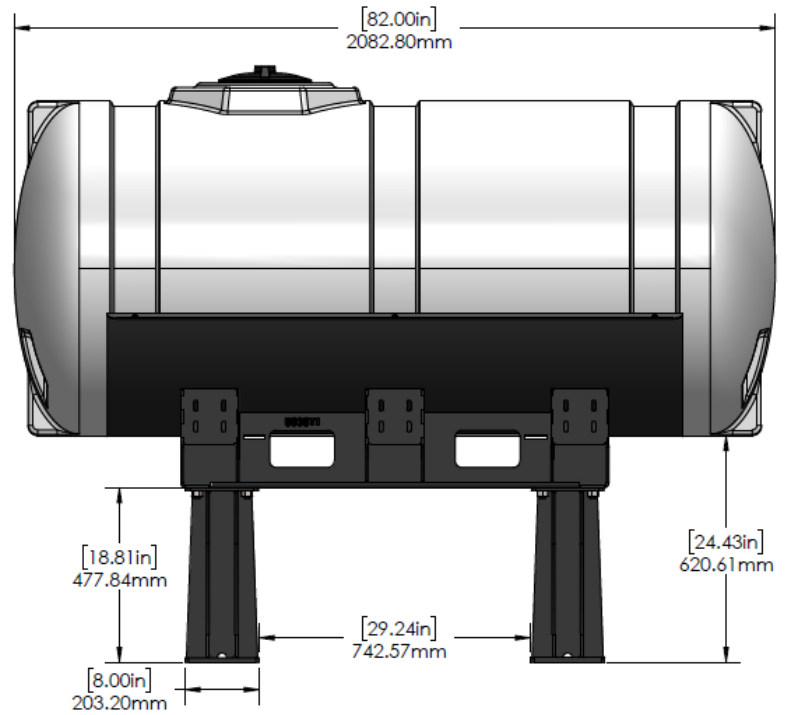

530-02-255600

Case IH 1250/1255 - 500 Gallon Elliptical Hitch Mount Tank Kit (16R30 No Markers)

Instruction Sheet: 396-2652Y1

Part Number	Description
727-01-HE0500-57-OS-W	Elliptical Tank - 500 Gal - White - Offset Sump
421-5638Y1-BK	500 Gallon Elliptical Cradle
421-5331Y1-BK	18" Tank Pedestal

*Kit includes mounting hardware and U-Bolts