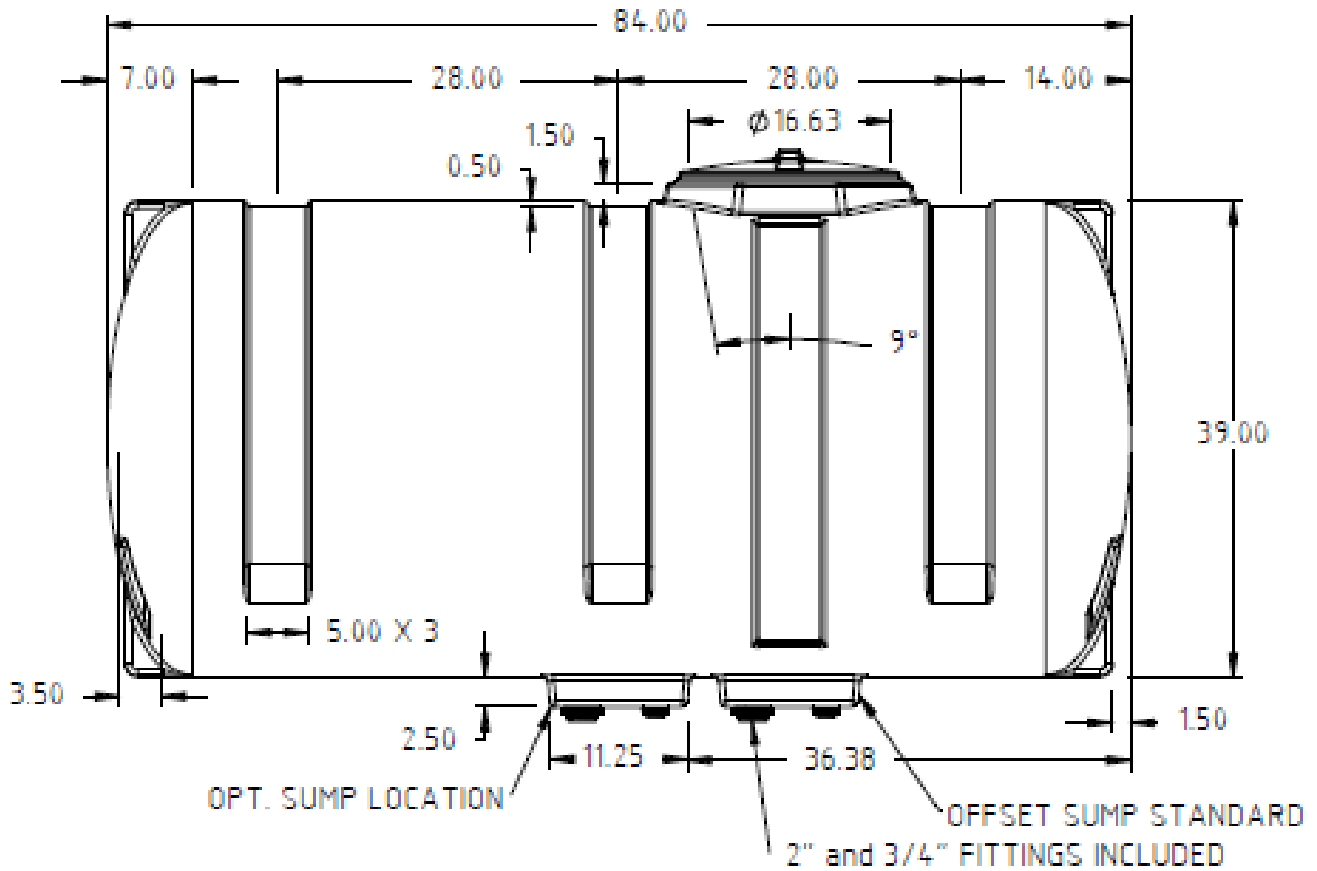

727-01-HE0600-64 - 600 Gallon Elliptical Tank

Center or Offset Sump

White, Yellow, Gray