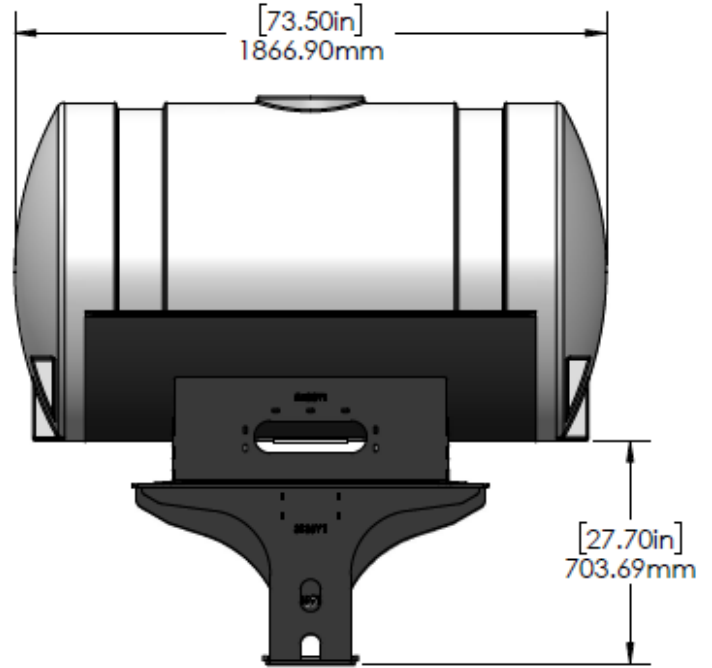

530-02-250650

Case IH 1250/1255 - 400 Gallon Round Hitch Mount Tank Kit (16R30 Bulk Fill)

Instruction Sheet: 396-2652Y1

Part Number	Description
727-01-400APP	Horizontal Tank - 400 Gal
421-2409Y1-BK	400 Gallon Horizontal Cradle
421-3136Y1-BK	22" - 300-500 Gallon Tank Pedestal
421-5159Y1-BK	Case 1250/1255 Rear Tank Pedestal

*Kit includes mounting hardware and U-Bolts