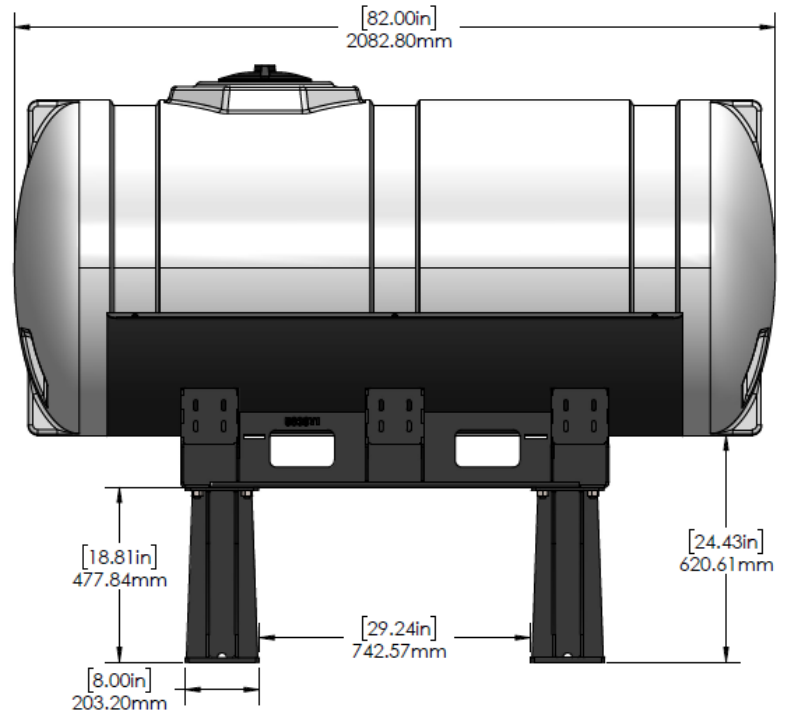

530-03-455150

Kinze 4900/4905 (16R) Hitch Mount Tank - 500 Gal Elliptical - No Markers

Instruction Sheet: 396-4864Y1

Part Number	Description
727-01-HE0500-57-OS-W	Elliptical Tank - 500 Gal - White - Offset Sump
421-5638Y1-BK	500 Gallon Elliptical Cradle
421-5331Y1-BK	18" Tank Pedestal

*Kit includes mounting hardware and U-Bolts