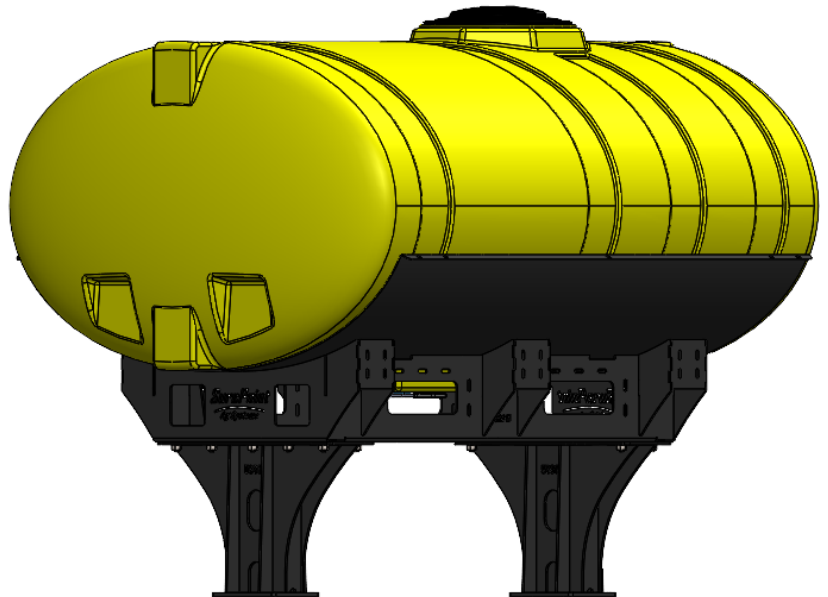

Universal Tank Brackets

Kit Description	Kit Number
Yellow 150 Gallon Round (32"Ø) Universal Tank Kit with Black Cradle	530-00-100100
Yellow 150 Gallon Elliptical Universal Tank Kit with Black Saddles	530-00-100150
Yellow 200 Gallon Round (38"Ø) Universal Tank Kit with Black Cradle	530-00-100200
White 150 Gallon Tank Kit for 32" Tank/ Black Saddles	530-00-150100
Yellow 150 Gallon Tank Kit for 32" Tank/ Black Saddles	530-00-150200
White 200 Gallon Tank Kit for 32" Tank/ Black Saddles	530-00-200100
White 200 Gallon Tank Kit for 38" Tank/ Black Saddles	530-00-200150
Yellow 200 Gallon Tank Kit for 32" Tank/ Black Saddles	530-00-200200
Yellow 200 Gallon Tank Kit for 38" Tank/ Black Saddles	530-00-200250
White 300 Gallon Tank Kit for 38" Tank/ Black Saddles	530-00-300100
Yellow 300 Gallon Tank Kit for 38" Tank/ Black Saddles	530-00-300200
White 400 Gallon Elliptical Universal Hitch Mount Tank Kit	530-00-400100
White 500 Gallon Elliptical Universal Hitch Mount Tank Kit	530-00-500100
White 600 Gallon Elliptical Universal Hitch Mount Tank Kit	530-00-600100
White 750 Gallon Elliptical Universal Hitch Mount Tank Kit	530-00-750100

*Kit includes mounting hardware and U-Bolts

530-01-255500

John Deere 1770/1775 16R30 - 500 Gallon Elliptical Hitch Mount Tank Kit

Instruction Sheet: 396-001310

Part Number	Description
727-01-HE0500-57-OS-Y	Elliptical Tank - 500 Gal - Yellow
421-5638Y1-BK	500 Gallon Elliptical Cradle, Black
421-5704Y1-BK	22" Tank Pedestal

*Kit includes mounting hardware and U-Bolts

530-01-255550

John Deere 1770/1775 16R30 - 600 Gallon Elliptical Hitch Mount Tank Kit

Instruction Sheet: 396-001310

Part Number	Description
727-01-HE0600-64-CS-Y	Elliptical Tank - 600 Gal - Yellow
421-5321Y1-BK	600/750 Gallon Elliptical Tank Cradle
421-5331Y1-BK	18" Tank Pedestal