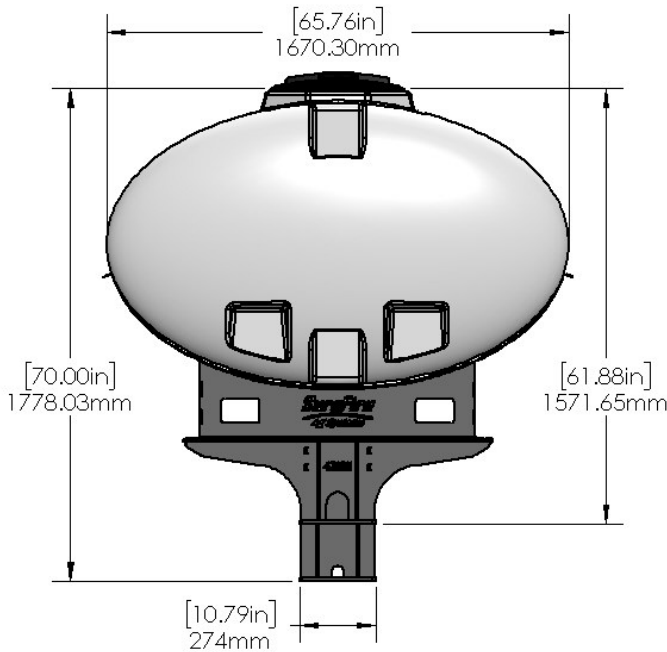

530-03-400260

Kinze 4700/4705 (24R/36R) Bulk Fill - Hitch Mount Tank - 600 Gallon Elliptical Instruction Sheet: 396-5041Y1

Part Number	Description
727-01-HE0600-64-CS-W	Elliptical Tank - 600 Gal - White - Center Sump
421-4105Y1-BK	600 Gallon Elliptical Cradle
421-2424Y2-BK	20" 600-750 Gallon Tank Pedestal
421-4711Y1-BK	Heavy Duty Tank Stand - 11-7/8" Tall

*Kit includes mounting hardware and U-Bolts