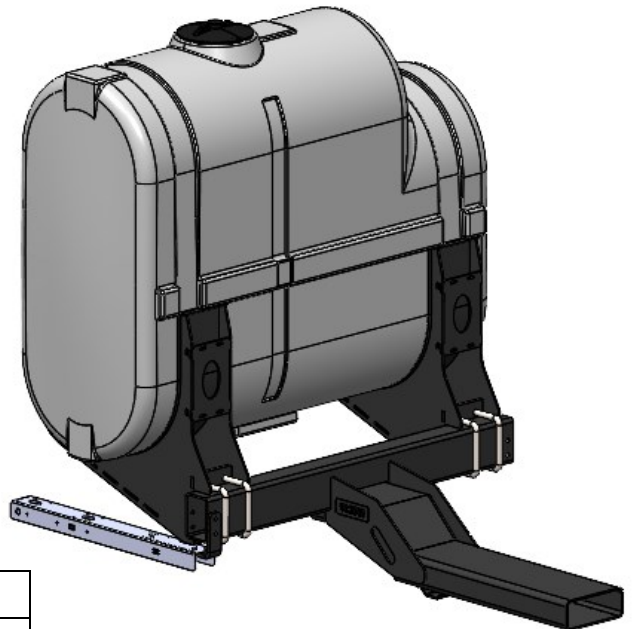

530-04-200250

Fendt Momentum Dual 250 Gallon Cutaway Saddle Tank Kit Instruction Sheet: 396-5479Y1

Part Number	Description
727-08-CAW0250-24-W	White Sidemount Cutaway Tank - 250 Gal
400-5080Y1-BK	Direct To Bar 200 Gal Cutaway Tank Cradle
430-5226Y1-BK	Fendt Momentum Saddle Tank Mount Bar

*Kit includes mounting hardware and U-Bolts