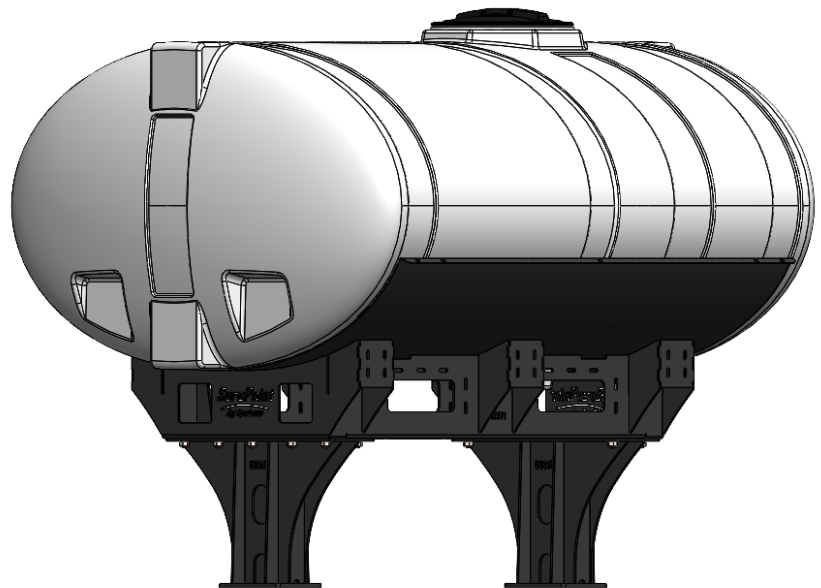

530-03-455175

Kinze 4900/4905 (16R) Hitch Mount Tank - 750 Gal Elliptical - No Markers

Instruction Sheet: 396-4864Y1

Part Number	Description
727-01-HE0750-69-OS-W	Elliptical Tank - 750 Gal - White
421-5321Y1-BK	600/750 Gallon Elliptical Tank Cradle
421-5331Y1-BK	18" Tank Pedestal

*Kit includes mounting hardware and U-Bolts