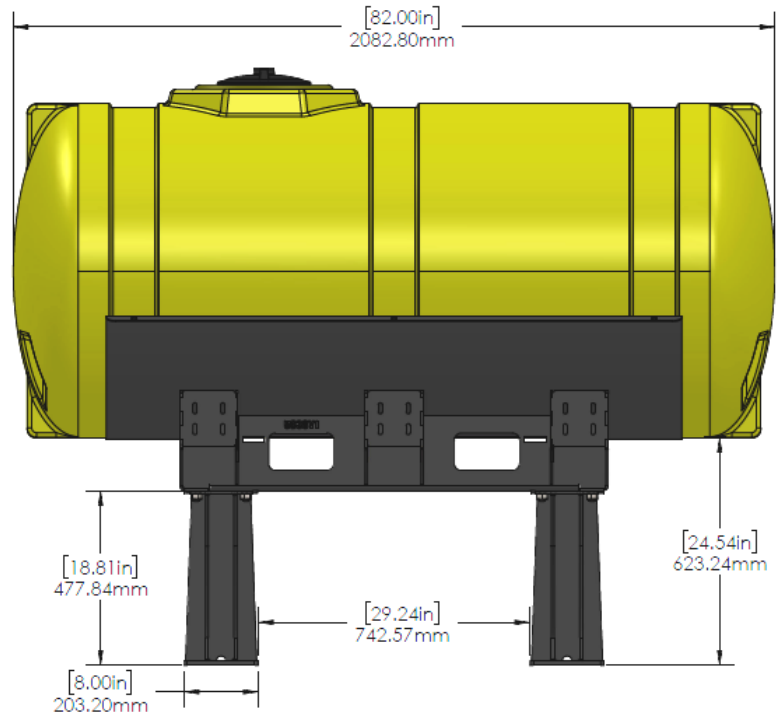

530-01-455550

John Deere DB44 (and smaller) - 500 Gallon Elliptical Hitch Mount Tank Kit Instruction Sheet: 396-4108Y1

Part Number	Description
727-01-HE0500-57-OS-Y	Elliptical Tank - 500 Gal - Yellow
421-5638Y1-BK	500 Gallon Elliptical Cradle, Black
421-5331Y1-BK	18" Tank Pedestal

*Kit includes mounting hardware and U-Bolts