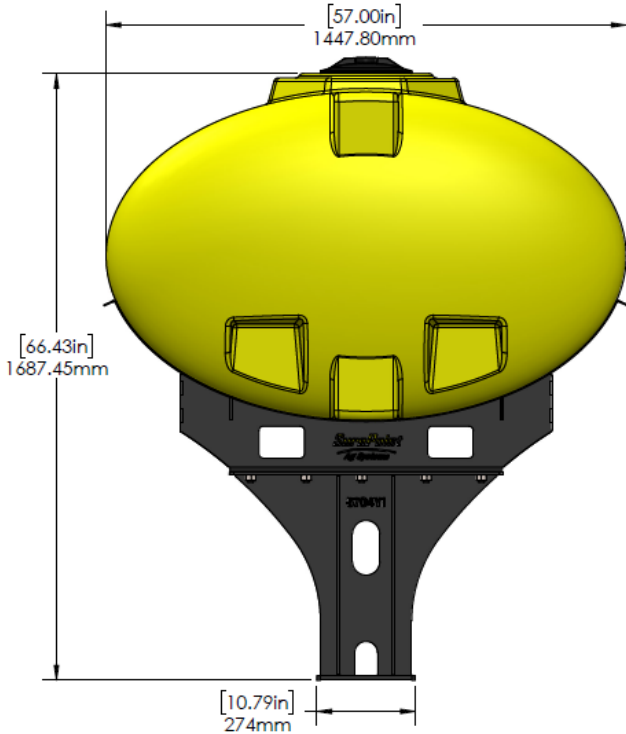

530-01-155500

John Deere 1770/1775 24R30 - 500 Gallon Elliptical Hitch Mount Tank Kit

Instruction Sheet: 396-001290

Part Number	Description
727-01-HE0500-57-OS-Y	Elliptical Tank - 500 Gal - Yellow
421-5638Y1-BK	500 Gallon Elliptical Cradle, Black
421-5704Y1-BK	22" Tank Pedestal

*Kit includes mounting hardware and U-Bolts