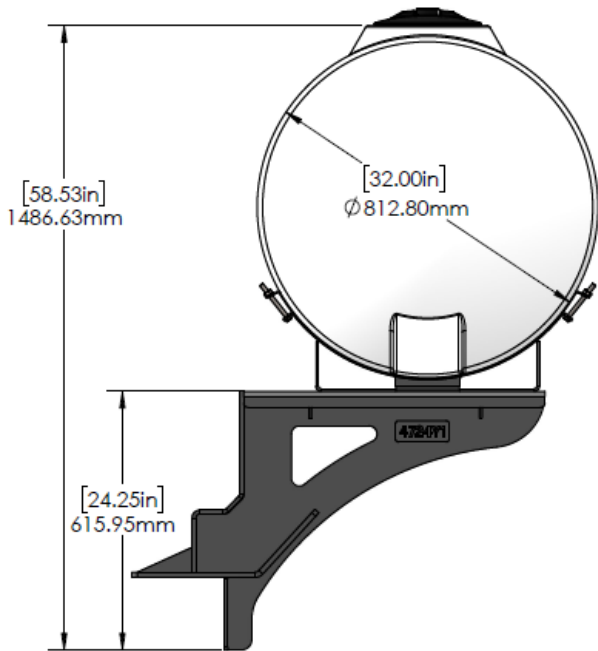

530-03-300200

Kinze 3600/3605 (12R/16R) Bulk Fill - Dual 200 Gal Round Wing Tank Kits

Instruction Sheet: 396-5035Y1

Part Number	Description
727-02-HZ0200-32-W	200 Gallon Round Tank
420-3012Y1-BK	32" Round Tank Saddle
420-3002Y1-BK	200 Gallon Round Tank Support Sheet
420-4724Y1-BK	Kinze Wing Mount Tank Bracket

*Kit includes mounting hardware and U-Bolts