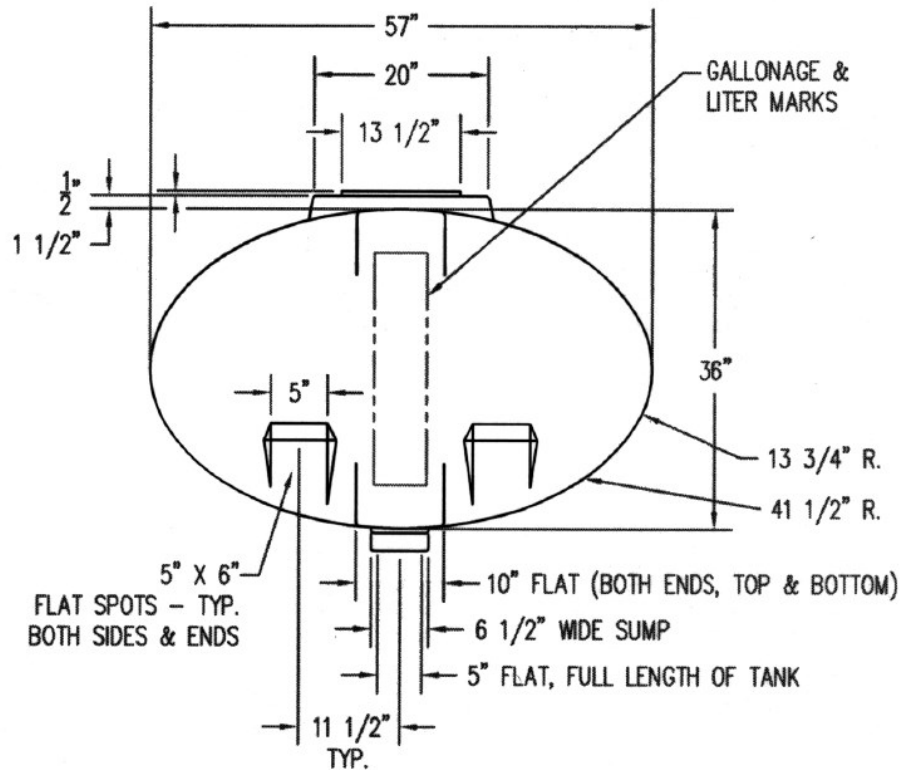

727-01-HE0400-57 - 400 Gallon Elliptical Tank

Center Sump

White, Yellow, Gray