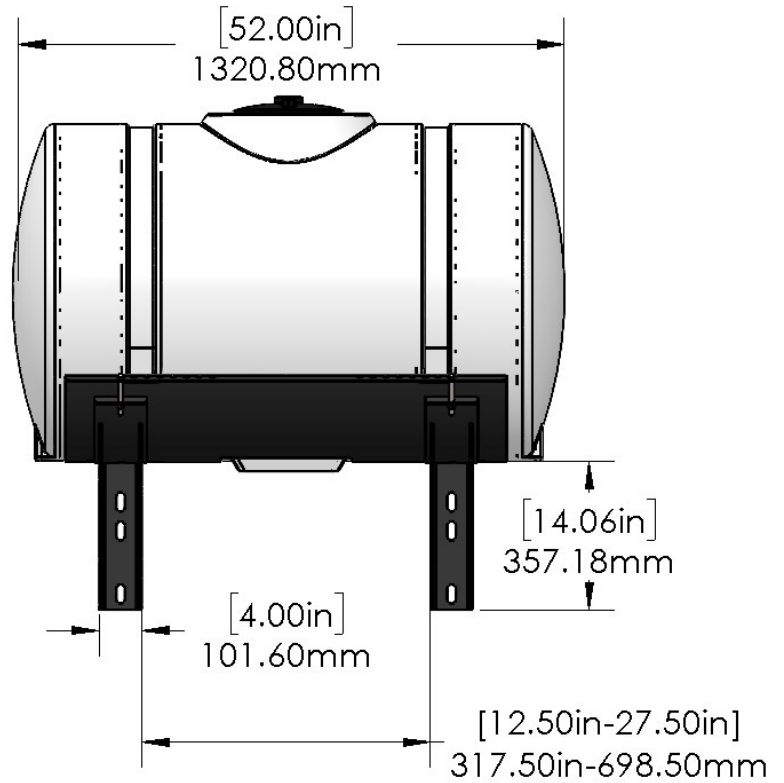

530-03-230100

Kinze 3500/3505 (6R/8R) Non-Split Row Dual 150 Gallon Tanks

Instruction Sheet: 396-5570Y1

Part Number	Description
727-02-HZ0150-32-W	150 Gal Horizontal Tank
420-3032Y1-BK	Offset Bar Mount Saddle
420-3003Y1-BK	150 Gal Round Tank Support Sheet

*Kit includes mounting hardware and U-Bolts