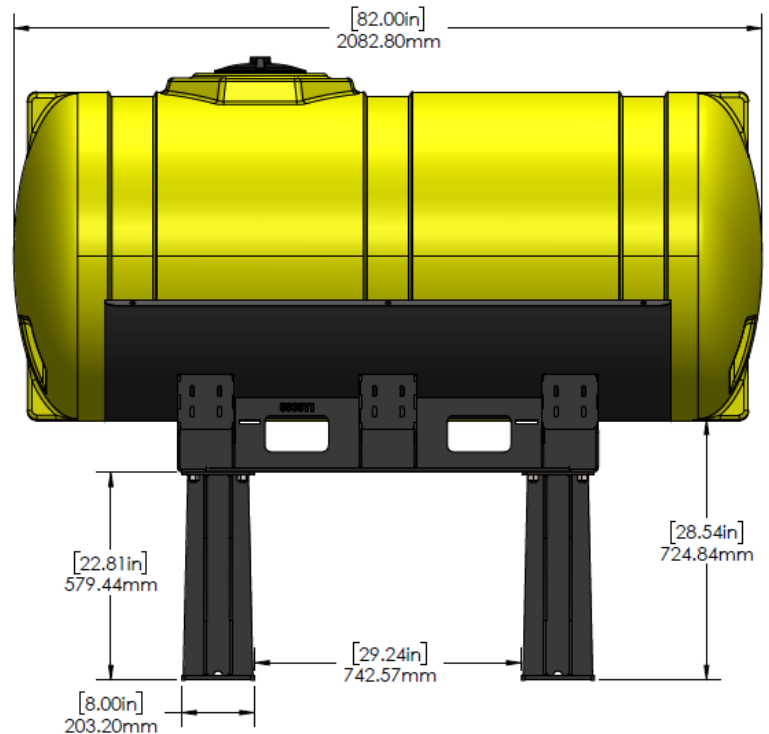

Universal Tank Brackets

Kit Description	Kit Number
Yellow 150 Gallon Round (32"Ø) Universal Tank Kit with Black Cradle	530-00-100100
Yellow 150 Gallon Elliptical Universal Tank Kit with Black Saddles	530-00-100150
Yellow 200 Gallon Round (38"Ø) Universal Tank Kit with Black Cradle	530-00-100200
White 150 Gallon Tank Kit for 32" Tank/ Black Saddles	530-00-150100
Yellow 150 Gallon Tank Kit for 32" Tank/ Black Saddles	530-00-150200
White 200 Gallon Tank Kit for 32" Tank/ Black Saddles	530-00-200100
White 200 Gallon Tank Kit for 38" Tank/ Black Saddles	530-00-200150
Yellow 200 Gallon Tank Kit for 32" Tank/ Black Saddles	530-00-200200
Yellow 200 Gallon Tank Kit for 38" Tank/ Black Saddles	530-00-200250
White 300 Gallon Tank Kit for 38" Tank/ Black Saddles	530-00-300100
Yellow 300 Gallon Tank Kit for 38" Tank/ Black Saddles	530-00-300200
White 400 Gallon Elliptical Universal Hitch Mount Tank Kit	530-00-400100
White 500 Gallon Elliptical Universal Hitch Mount Tank Kit	530-00-500100
White 600 Gallon Elliptical Universal Hitch Mount Tank Kit	530-00-600100
White 750 Gallon Elliptical Universal Hitch Mount Tank Kit	530-00-750100

*Kit includes mounting hardware and U-Bolts

530-01-350300

John Deere 1790/1795 30' - 400 Gallon Round Hitch Mount Tank Kit

Instruction Sheet: 396-2874Y1

Part Number	Description
727-02-400APP	Horizontal Tank - 400 Gallon
421-2880Y1-BK	400 Gallon Round Tank Cradle
525-3000	3" Tanks Strap Kit for 400-1000 gal tank

*Kit includes mounting hardware and U-Bolts

530-01-355400

John Deere 1790/1795 30' - 500 Gallon Elliptical Hitch Tank Kit (No Markers)

Instruction Sheet: 396-001400

Part Number	Description
727-01-HE0500-57-OS-Y	Elliptical Tank - 500 Gal - Yellow
421-5638Y1-BK	500 Gallon Elliptical Cradle, Black
421-5704Y1-BK	22" Tank Pedestal