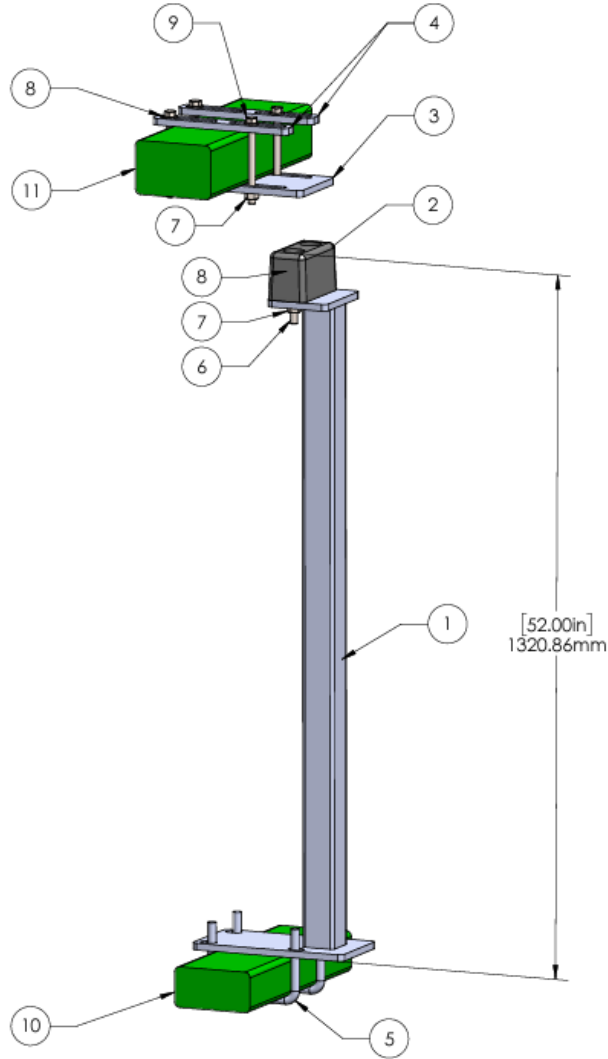

396-4521Y1

530-01-450610 - John Deere DB60 Marker Stop Kit

ITEM NO.	PART NUMBER	DESCRIPTION	QTY.
1	400-2928Y1	Marker Stop Bracket	1
2	399-2939Y1	John Deere A54297 Bumper	1
3	400-2929Y1	Bumper Stop Plate	1
4	400-2930Y1	Clamping Plate	2
5	380-1046	5/8" U-Bolt Kit - fits 6" x 5" tube (6" opening) includes flat & Lock washer, Nut	2
6	300-080400-5	1/2" x 4" Hex Head Bolt-G5	2
7	323-08	1/2" Flange Nut	6
8	330-08	1/2" Flat Washer	6
9	300-080600-5	1/2" x 6" Hex Head Bolt-G5	4
10	JD DB60 Air Tube	John Deere DB 60 Air Tube Frame	1
11	JD DB60 Marker Arm	John Deere DB 60 Marker Arm	1