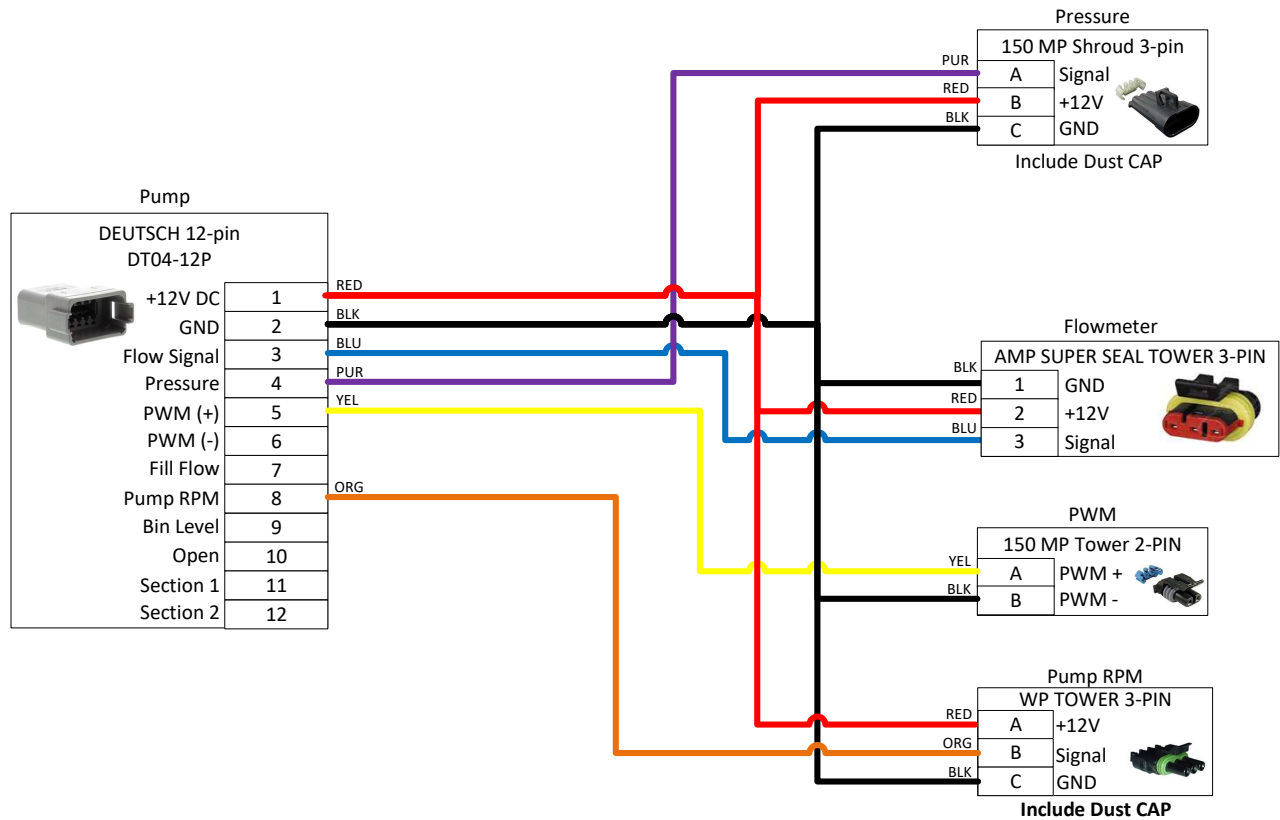

207-3462Y2

Final Cable for SureFire Liquid Pump System (pwm, flow, pres., pump rpm)

**Wire 18AWG
unless otherwise
specified**

Part No:	207-3462Y2	Drawn By:	Brandon Cavenee		
Description:	Final Cable for SureFire Liquid Pump System (pwm, flow, pres., pump rpm)	Last Edit Date:	6/4/2021	Revision	A-03
Copyright 2018 SureFire Ag Systems, Reproduction or other use of drawing without express written permission from SureFire Ag Systems is forbidden		Page of Pages	1	of	2

207-3462Y2

Final Cable for SureFire Liquid Pump System (pwm, flow, pres., pump rpm)

REVISIONS

- A-01 Original Drawing
- A-02 Disconnecting PWM(-) from main connector. Connecting PWM(-) on PWM connector to Ground. Incrementing to Y2.
- A-03 Removed "Fill Flowmeter" connector.

	Part No:	207-3462Y2	Drawn By:	Brandon Cavenee		
	Description:	Final Cable for SureFire Liquid Pump System (pwm, flow, pres., pump rpm)	Last Edit Date:	6/4/2021	Revision	A-03
	Copyright 2018 SureFire Ag Systems, Reproduction or other use of drawing without express written permission from SureFire Ag Systems is forbidden			Page of Pages	2	of 2