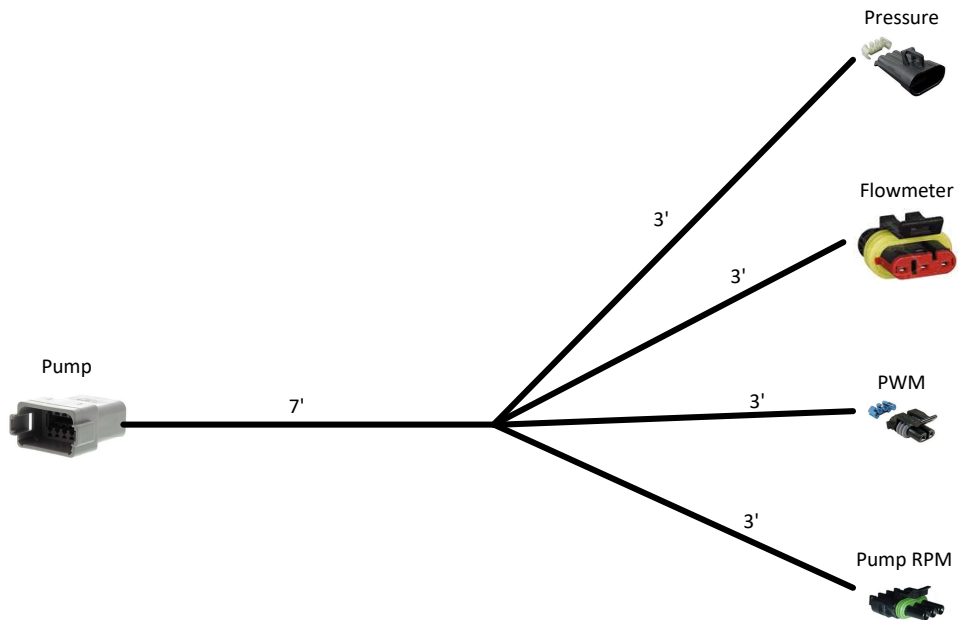

207-3462Y2

Final Cable for SureFire Liquid Pump System (pwm, flow, pres., pump rpm)

**Wire 18AWG
unless otherwise
specified**

Part No:	207-3462Y2	Drawn By:	Brandon Cavenee		
Description:	Final Cable for SureFire Liquid Pump System (pwm, flow, pres., pump rpm)	Last Edit Date:	6/4/2021	Revision	A-03
Copyright 2018 SureFire Ag Systems, Reproduction or other use of drawing without express written permission from SureFire Ag Systems is forbidden		Page of Pages	1	of	2

207-3462Y2

Final Cable for SureFire Liquid Pump System (pwm, flow, pres., pump rpm)

REVISIONS

- A-01 Original Drawing
- A-02 Disconnecting PWM(-) from main connector. Connecting PWM(-) on PWM connector to Ground. Incrementing to Y2.
- A-03 Removed "Fill Flowmeter" connector.

	Part No:	207-3462Y2	Drawn By:	Brandon Cavenee		
	Description:	Final Cable for SureFire Liquid Pump System (pwm, flow, pres., pump rpm)	Last Edit Date:	6/4/2021	Revision	A-03
	Copyright 2018 SureFire Ag Systems, Reproduction or other use of drawing without express written permission from SureFire Ag Systems is forbidden			Page of Pages	2	of 2