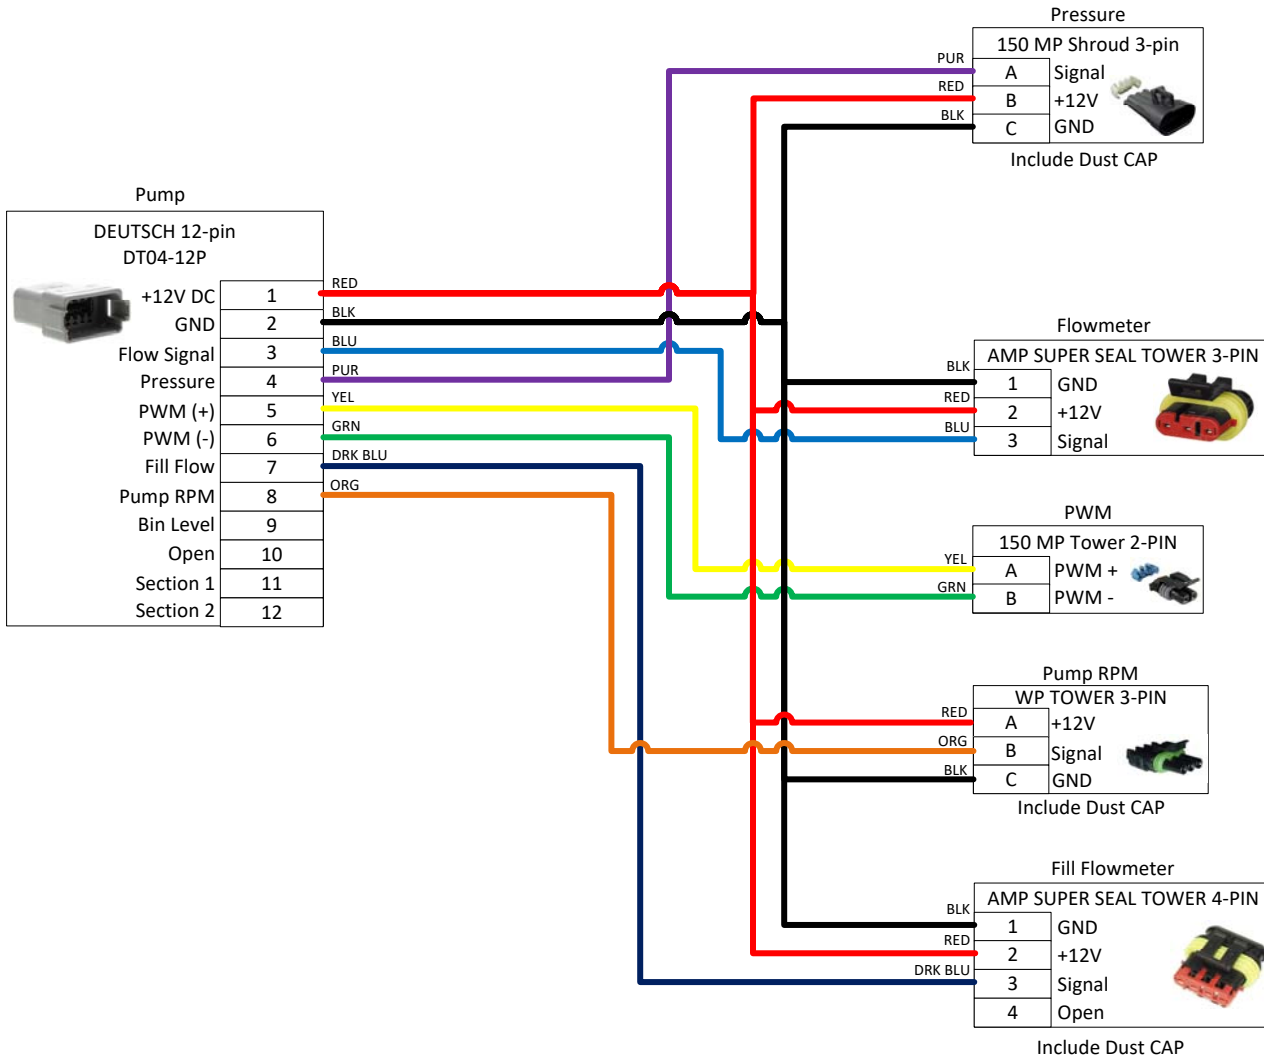

207-3462Y1

Final Cable for SureFire Liquid Pump System (pwm, flow, pres., pump rpm, fill flow)

**Wire 18AWG
unless otherwise
specified**

	Part No:	207-3462Y1	Drawn By:	Brandon Cavenee		
	Description:	Final Cable for SureFire Liquid Pump System (pwm, flow, pres., pump rpm, fill flow)	Last Edit Date:	10/31/2016	Revision	A-01
	Copyright 2016 SureFire Ag Systems, Reproduction or other use of drawing without express written permission from SureFire Ag Systems is forbidden			Page of Pages	1	of 2

207-3462Y1

Final Cable for SureFire Liquid Pump System (pwm, flow, pres., pump rpm, fill flow)

REVISIONS

A-01 Original Drawing

	Part No:	207-3462Y1	Drawn By:	Brandon Cavenee		
	Description:	Final Cable for SureFire Liquid Pump System (pwm, flow, pres., pump rpm, fill flow)	Last Edit Date:	10/31/2016	Revision	A-01
	Copyright 2016 SureFire Ag Systems, Reproduction or other use of drawing without express written permission from SureFire Ag Systems is forbidden			Page of Pages	2	of 2