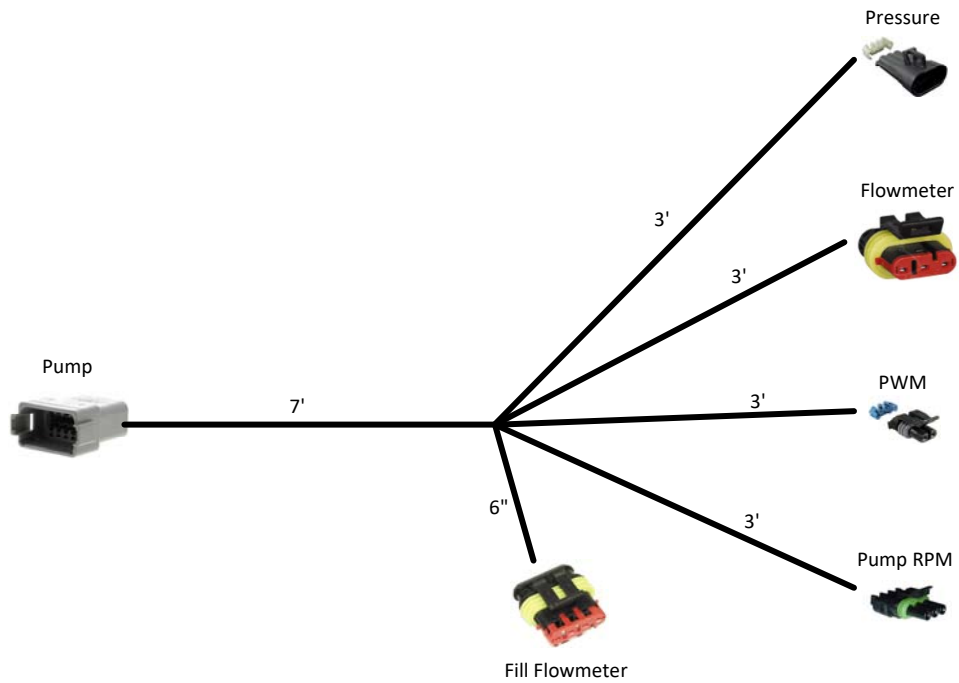

207-3462Y1

Final Cable for SureFire Liquid Pump System (pwm, flow, pres., pump rpm, fill flow)

**Wire 18AWG
unless otherwise
specified**

	Part No:	207-3462Y1	Drawn By:	Brandon Cavenee		
	Description:	Final Cable for SureFire Liquid Pump System (pwm, flow, pres., pump rpm, fill flow)	Last Edit Date:	10/31/2016	Revision	A-01
	Copyright 2016 SureFire Ag Systems, Reproduction or other use of drawing without express written permission from SureFire Ag Systems is forbidden			Page of Pages	1	of 2

207-3462Y1

Final Cable for SureFire Liquid Pump System (pwm, flow, pres., pump rpm, fill flow)

REVISIONS

A-01 Original Drawing

	Part No:	207-3462Y1	Drawn By:	Brandon Cavenee		
	Description:	Final Cable for SureFire Liquid Pump System (pwm, flow, pres., pump rpm, fill flow)	Last Edit Date:	10/31/2016	Revision	A-01
	Copyright 2016 SureFire Ag Systems, Reproduction or other use of drawing without express written permission from SureFire Ag Systems is forbidden			Page of Pages	2	of 2