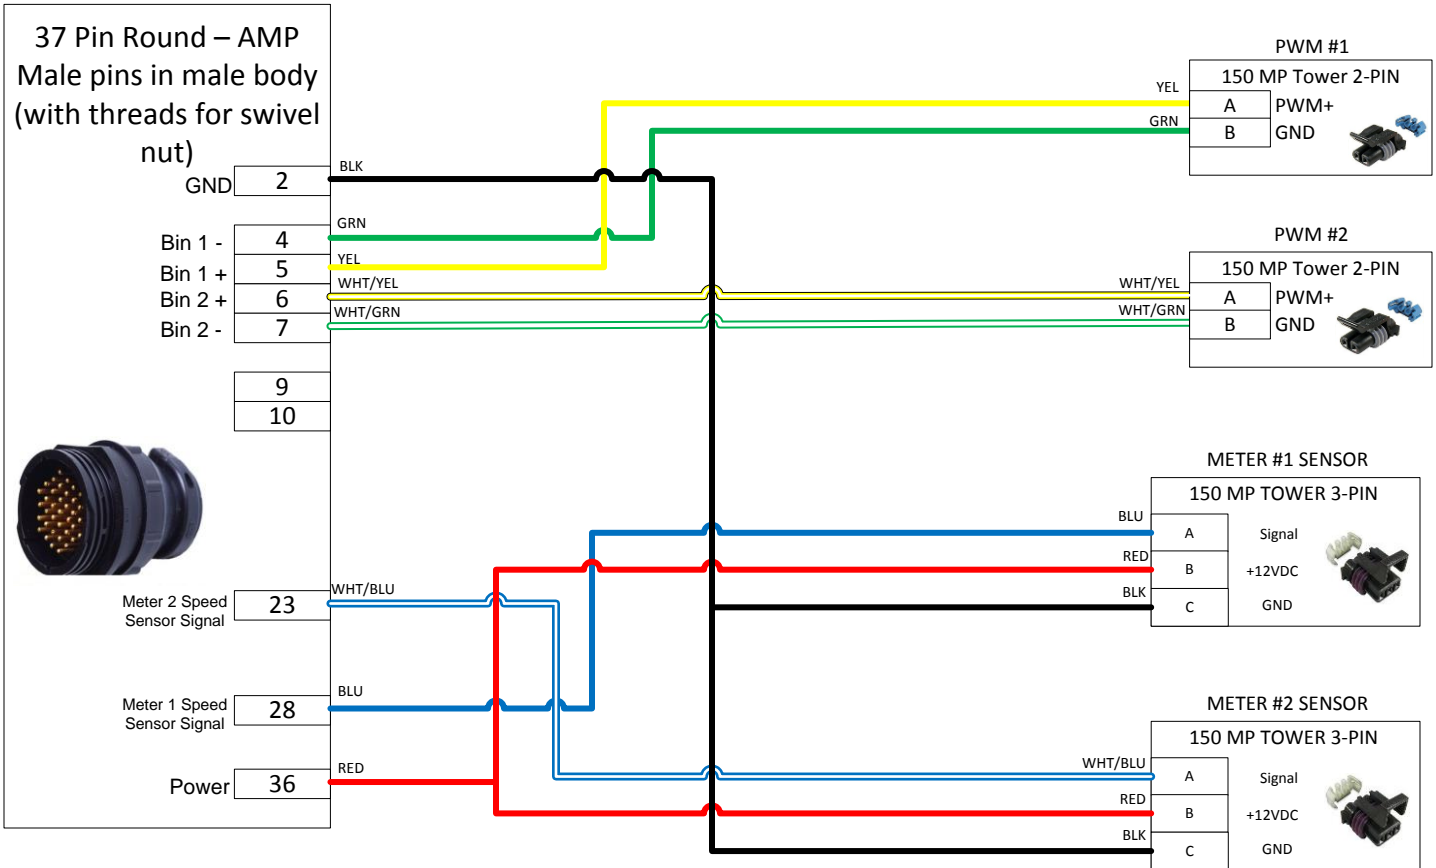

## 2-Product Cable for JD Dry Rate Controller

Wire Size: 18 AWG unless otherwise specified

	Part No:	207-2847Y1	Drawn By:	JD Schmechel			
	Description:	2-Product Cable for JD Dry Rate Controller		Last Edit Date:	1/22/2015 10:09:56 AM	Revision	A-01
	Copyright 2014 SureFire Ag Systems, Reproduction or other use of drawing without express written permission from SureFire Ag Systems is forbidden				Page of Pages	1 of 3	

207-2847Y1

2-Product Cable for JD Dry Rate Controller

**REVISIONS**

A-01 Original Drawing

Part No:	207-2847Y1	Drawn By:	JD Schmechel		
Description:	2-Product Cable for JD Dry Rate Controller	Last Edit Date:	1/22/2015 10:09:56 AM	Revision	A-01
Copyright 2014 SureFire Ag Systems, Reproduction or other use of drawing without express written permission from SureFire Ag Systems is forbidden		Page of Pages	2	of	3

207-2847Y1

2-Product Cable for JD Dry Rate Controller

	Part No:	207-2847Y1	Drawn By:	JD Schmechel		
	Description:	2-Product Cable for JD Dry Rate Controller	Last Edit Date:	1/22/2015 10:09:56 AM	Revision	A-01
	Copyright 2014 SureFire Ag Systems, Reproduction or other use of drawing without express written permission from SureFire Ag Systems is forbidden		Page of Pages	3	of	3