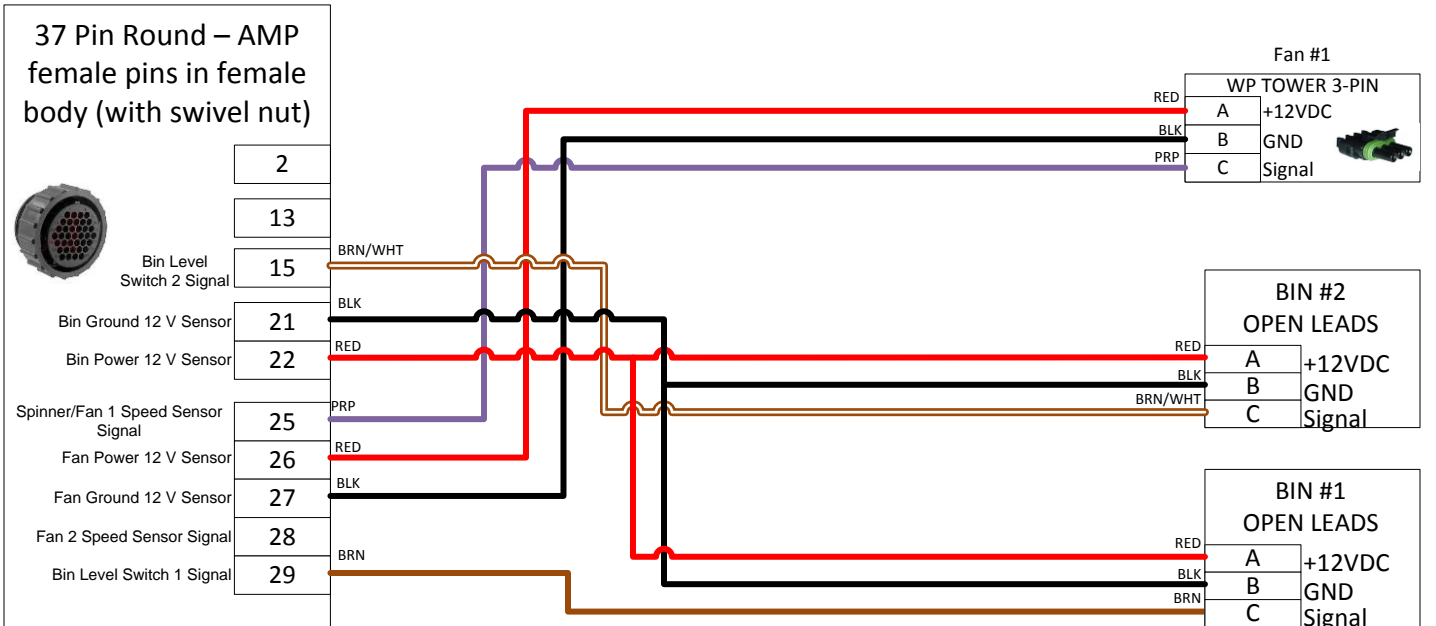

## 2-Product Cable for JD Dry Rate Controller

Wire Size: 18 AWG unless otherwise specified

	Part No:	207-2847Y1	Drawn By:	JD Schmechel			
	Description:	2-Product Cable for JD Dry Rate Controller		Last Edit Date:	1/22/2015 10:09:56 AM	Revision	A-01
	Copyright 2014 SureFire Ag Systems, Reproduction or other use of drawing without express written permission from SureFire Ag Systems is forbidden				Page of Pages	1 of 3	

207-2847Y1

2-Product Cable for JD Dry Rate Controller

**REVISIONS**

A-01 Original Drawing

Part No:	207-2847Y1	Drawn By:	JD Schmechel		
Description:	2-Product Cable for JD Dry Rate Controller	Last Edit Date:	1/22/2015 10:09:56 AM	Revision	A-01
Copyright 2014 SureFire Ag Systems, Reproduction or other use of drawing without express written permission from SureFire Ag Systems is forbidden		Page of Pages	2	of	3

207-2847Y1

2-Product Cable for JD Dry Rate Controller

	Part No:	207-2847Y1	Drawn By:	JD Schmechel		
	Description:	2-Product Cable for JD Dry Rate Controller	Last Edit Date:	1/22/2015 10:09:56 AM	Revision	A-01
	Copyright 2014 SureFire Ag Systems, Reproduction or other use of drawing without express written permission from SureFire Ag Systems is forbidden		Page of Pages	3	of	3