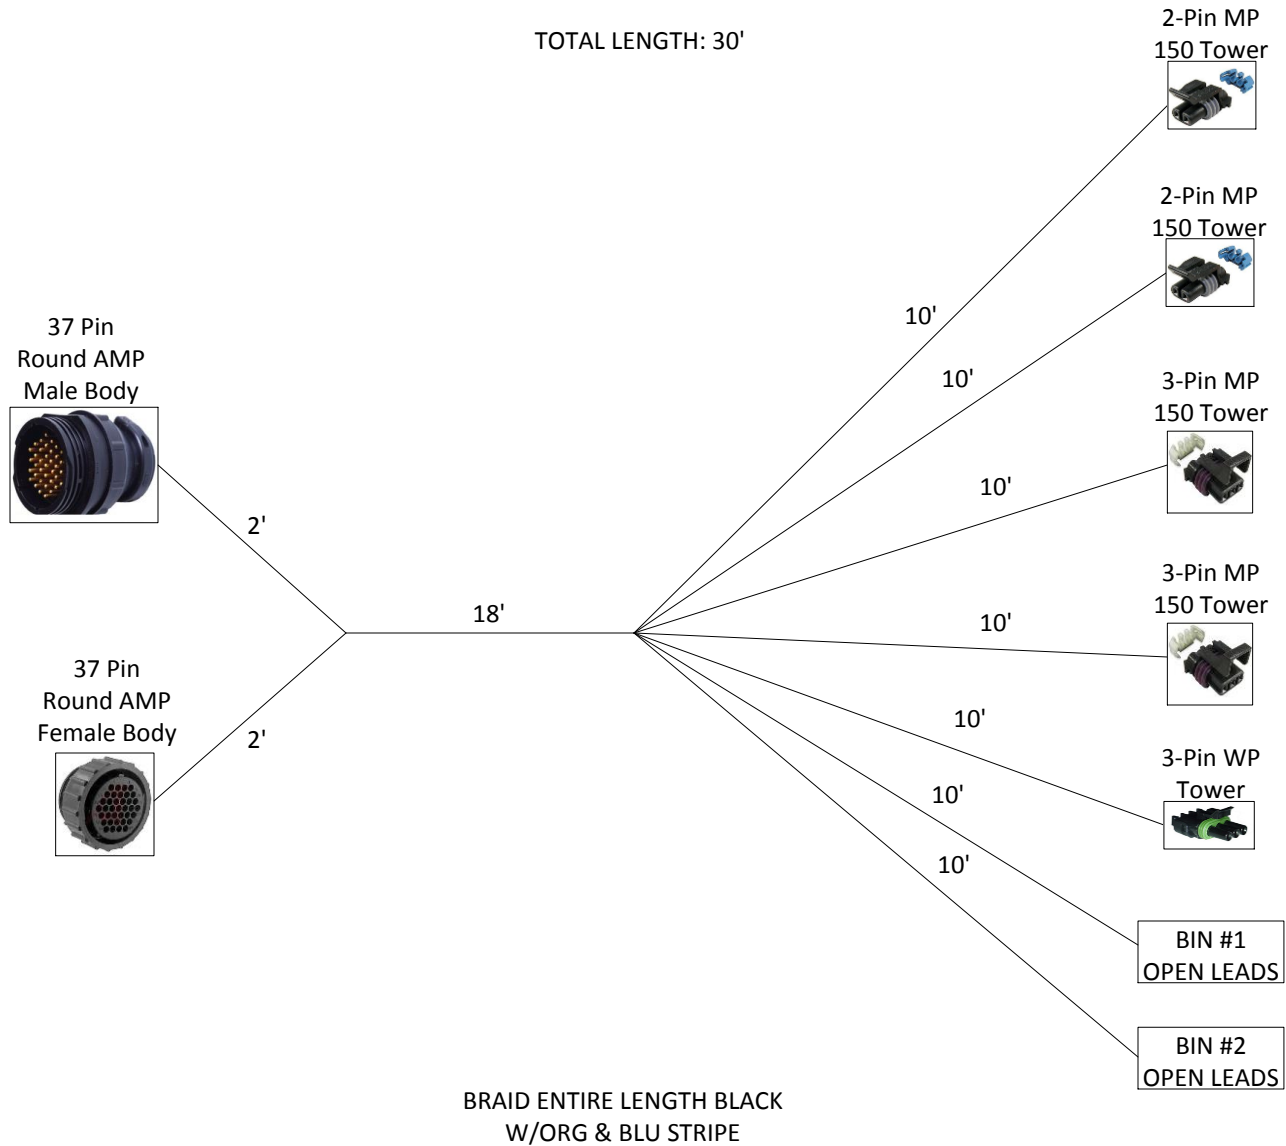

## 2-Product Cable for JD Dry Rate Controller

Wire Size: 18 AWG unless otherwise specified

	Part No:	207-2847Y1	Drawn By:	JD Schmechel			
	Description:	2-Product Cable for JD Dry Rate Controller		Last Edit Date:	1/22/2015 10:09:56 AM	Revision	A-01
	Copyright 2014 SureFire Ag Systems, Reproduction or other use of drawing without express written permission from SureFire Ag Systems is forbidden				Page of Pages	1 of 3	

207-2847Y1

2-Product Cable for JD Dry Rate Controller

**REVISIONS**

A-01 Original Drawing

Part No:	207-2847Y1	Drawn By:	JD Schmechel		
Description:	2-Product Cable for JD Dry Rate Controller	Last Edit Date:	1/22/2015 10:09:56 AM	Revision	A-01
Copyright 2014 SureFire Ag Systems, Reproduction or other use of drawing without express written permission from SureFire Ag Systems is forbidden		Page of Pages	2	of	3

207-2847Y1

2-Product Cable for JD Dry Rate Controller

	Part No:	207-2847Y1	Drawn By:	JD Schmechel		
	Description:	2-Product Cable for JD Dry Rate Controller	Last Edit Date:	1/22/2015 10:09:56 AM	Revision	A-01
	Copyright 2014 SureFire Ag Systems, Reproduction or other use of drawing without express written permission from SureFire Ag Systems is forbidden		Page of Pages	3	of	3