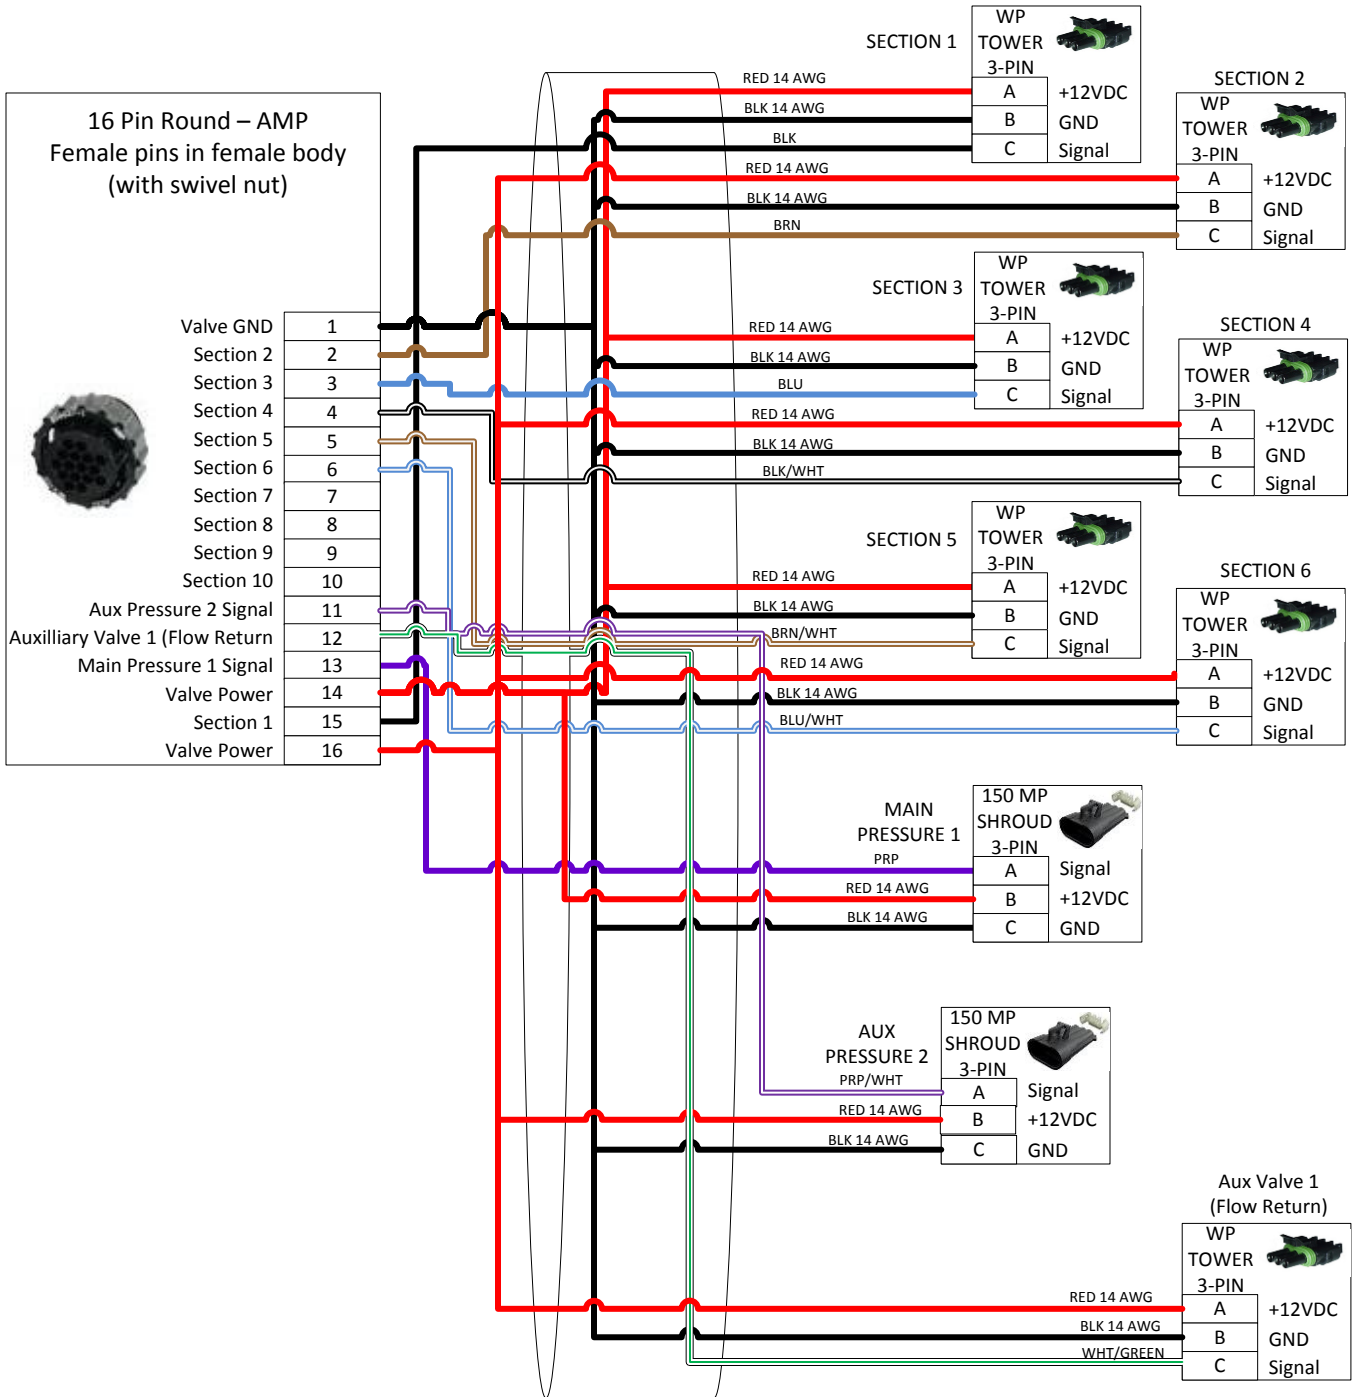

207-215466 Y2

6 Section Boom Harness w/ 2 Pressure and Auxilliary Valve 1 (Flow Return)

Wire Length: 10'

All wire gauge 18 AWG
Unless Specified

Provide dust caps for WP and MP connectors

Project:	207-215466 Y2	Drawn By:	Dirk Ricker Rev. by Mark Wolters
Filename:	6 Section Boom Harness w/ 2 Pressure and Aux Valve 1 (Flow Return)	Date:	9/12/2012 08/20/2013
Copyright 2012-2013 SureFire Ag Systems		Page of Pages	1 of 1