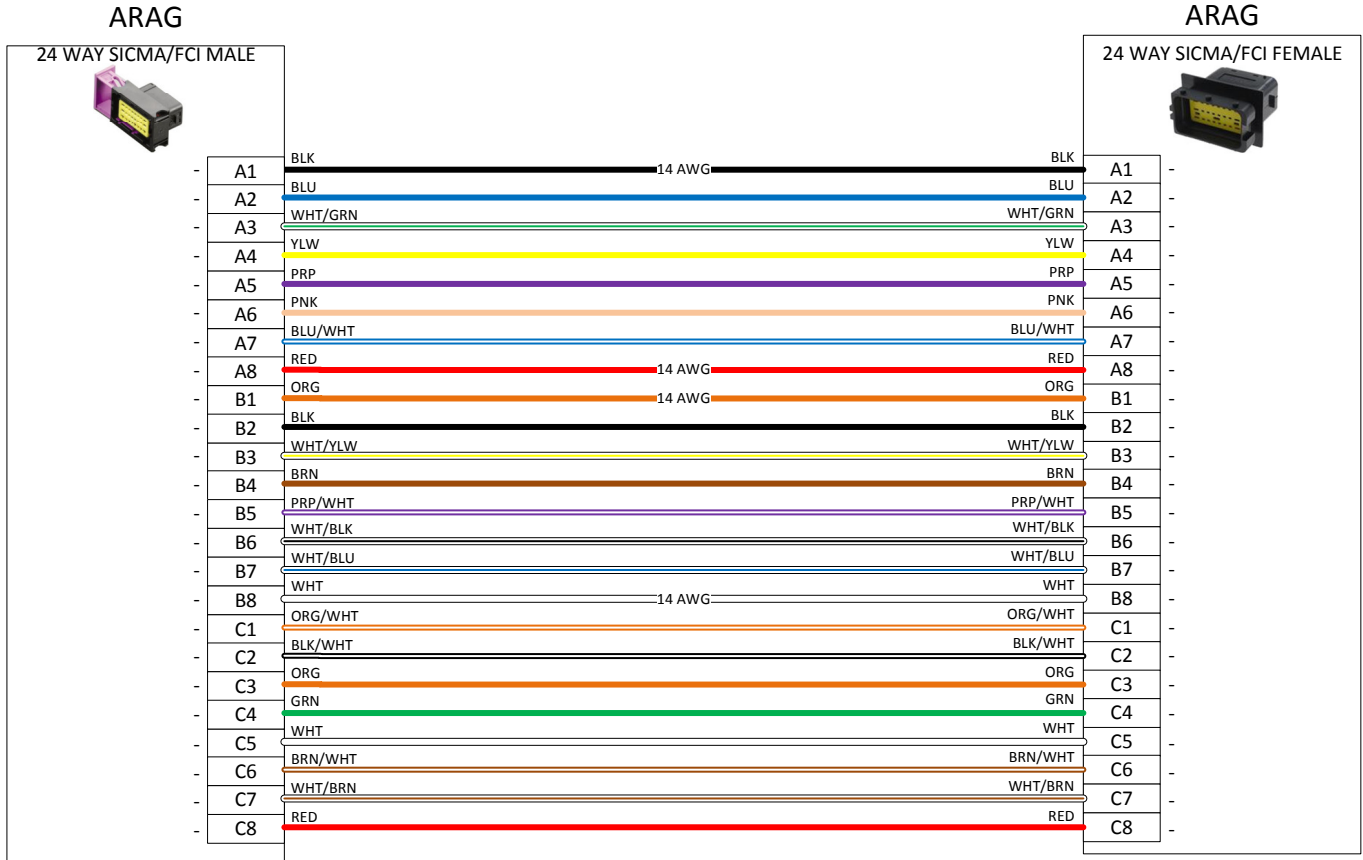

206-24-2901 Through 2906Y1

ARAG Black SICMA Extension

Wire Size: 18 AWG unless otherwise specified

Part Number	Length
206-24-2901Y1	5'
206-24-2902Y1	10'
206-24-2903Y1	20'
206-24-2904Y1	30'
206-24-2905Y1	40'
206-24-2906Y1	50'

Part No:	206-24-2901 Through 2906Y1	Drawn By:	Dirk Ricker		
Description:	ARAG Black SICMA Extension	Last Edit Date:	3/3/2015 3:53:35 PM	Revision	A-01
Copyright 2014 SureFire Ag Systems, Reproduction or other use of drawing without express written permission from SureFire Ag Systems is forbidden		Page of Pages	1	of	3

206-24-2901 Through 2906Y1
 ARAG Black SICMA Extension

Part Number	Length
206-24-2901Y1	5'
206-24-2902Y1	10'
206-24-2903Y1	20'
206-24-2904Y1	30'
206-24-2905Y1	40'
206-24-2906Y1	50'

REVISIONS

A-01 Original Drawing