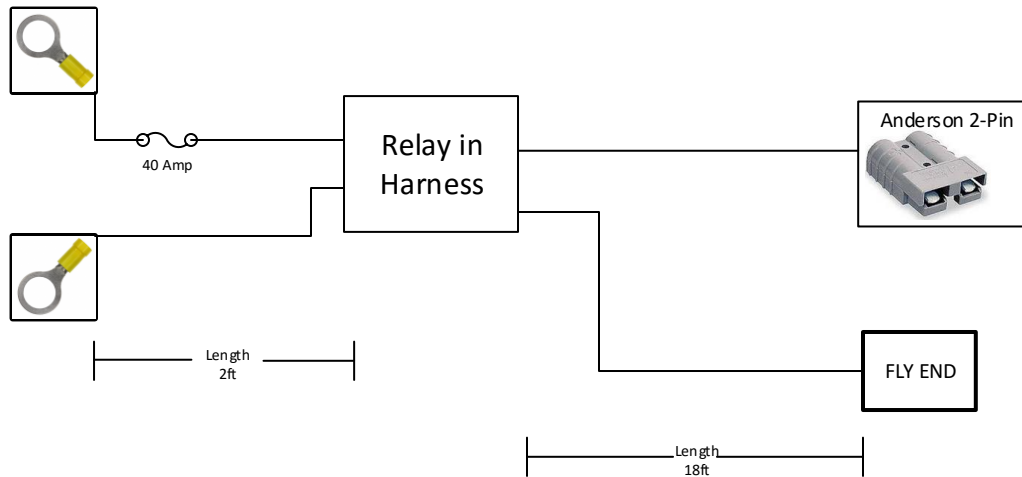

# 205-3119Y1-BR Relayed EPD Power Harness

Wire Size: 6 AWG unless otherwise specified

Braided

	Part No:	205-3119Y1-BR	Drawn By:	JD Schmechel		
	Description:	Relayed EPD Power Harness	Last Edit Date:	11/5/2015 3:44:12 PM	Revision	A-01
	Copyright 2014 SureFire Ag Systems, Reproduction or other use of drawing without express written permission from SureFire Ag Systems is forbidden			Page of Pages	1	of

## Relayed EPD Power Harness

Total Length 20'

### REVISIONS

A-01 Original Drawing

<b>Part No:</b>	205-3119Y1-BR	<b>Drawn By:</b>	JD Schmechel		
<b>Description:</b>	Relayed EPD Power Harness	<b>Last Edit Date:</b>	11/5/2015 3:44:12 PM	<b>Revision</b>	A-01
Copyright 2014 SureFire Ag Systems, Reproduction or other use of drawing without express written permission from SureFire Ag Systems is forbidden		<b>Page of Pages</b>	2	of	3

205-3119Y1-BR  
Relayed EPD Power Harness

Part No:	205-3119Y1-BR	Drawn By:	JD Schmechel		
Description:	Relayed EPD Power Harness	Last Edit Date:	11/5/2015 3:44:12 PM	Revision	A-01
Copyright 2014 SureFire Ag Systems, Reproduction or other use of drawing without express written permission from SureFire Ag Systems is forbidden		Page of Pages	3	of	3