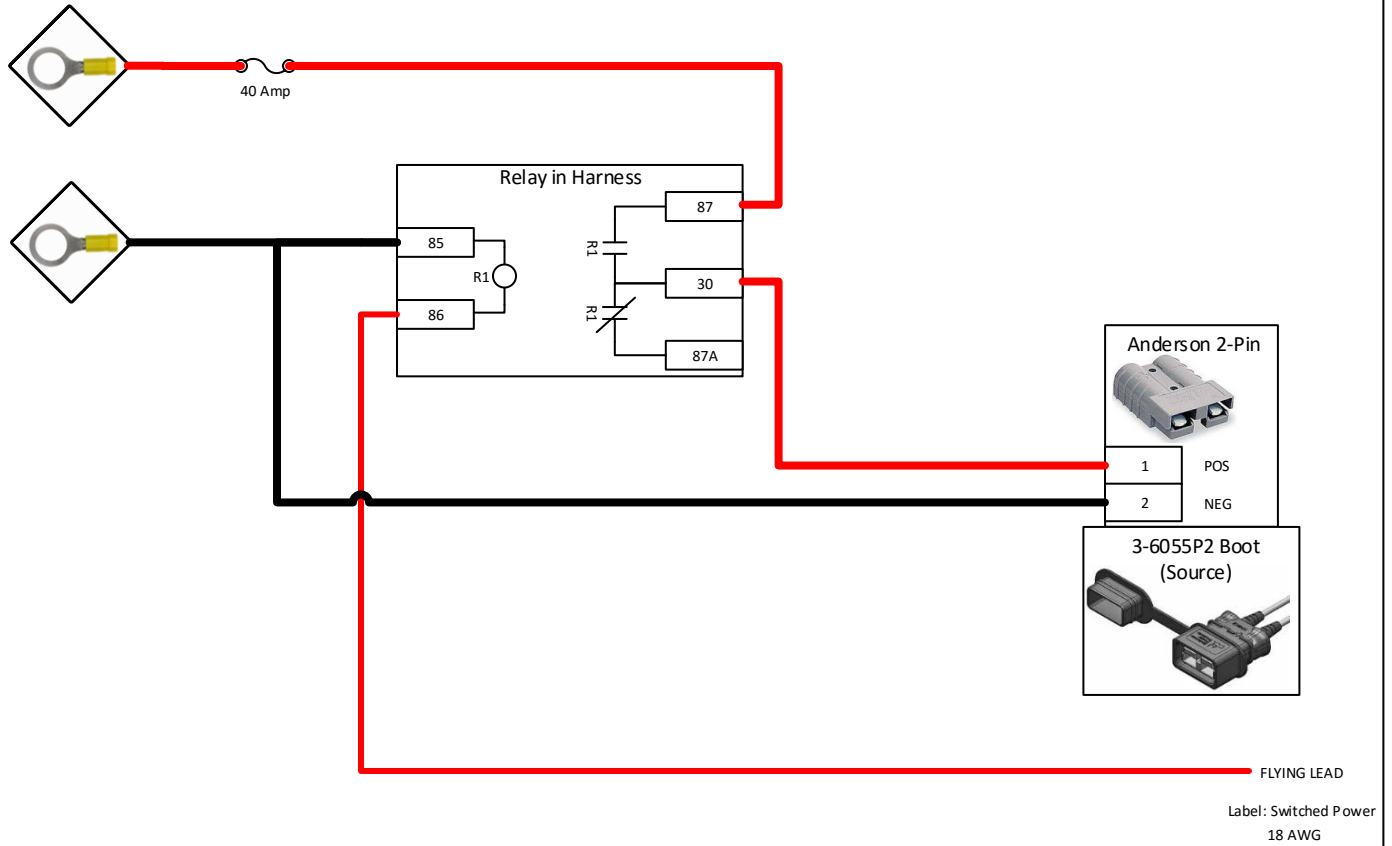

# 205-3119Y1-BR Relayed EPD Power Harness

Wire Size: 6 AWG unless otherwise specified

Braided

	Part No:	205-3119Y1-BR	Drawn By:	JD Schmechel		
	Description:	Relayed EPD Power Harness	Last Edit Date:	11/5/2015 3:44:12 PM	Revision	A-01
	Copyright 2014 SureFire Ag Systems, Reproduction or other use of drawing without express written permission from SureFire Ag Systems is forbidden			Page of Pages	1	of

## Relayed EPD Power Harness

Total Length 20'

### REVISIONS

A-01 Original Drawing

<b>Part No:</b>	205-3119Y1-BR	<b>Drawn By:</b>	JD Schmechel		
<b>Description:</b>	Relayed EPD Power Harness	<b>Last Edit Date:</b>	11/5/2015 3:44:12 PM	<b>Revision</b>	A-01
Copyright 2014 SureFire Ag Systems, Reproduction or other use of drawing without express written permission from SureFire Ag Systems is forbidden		<b>Page of Pages</b>	2	of	3