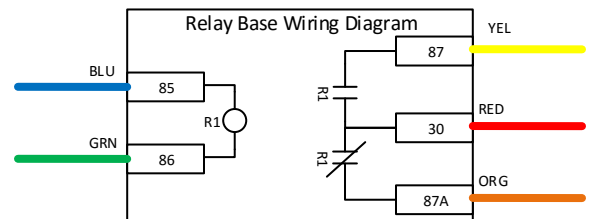

# 205-3119Y1-BR Relayed EPD Power Harness

Wire Size: 6 AWG unless otherwise specified

Braided

	Part No:	205-3119Y1-BR	Drawn By:	JD Schmechel		
	Description:	Relayed EPD Power Harness	Last Edit Date:	11/5/2015 3:44:12 PM	Revision	A-01
	Copyright 2014 SureFire Ag Systems, Reproduction or other use of drawing without express written permission from SureFire Ag Systems is forbidden			Page of Pages	1	of

## Relayed EPD Power Harness

Total Length 20'