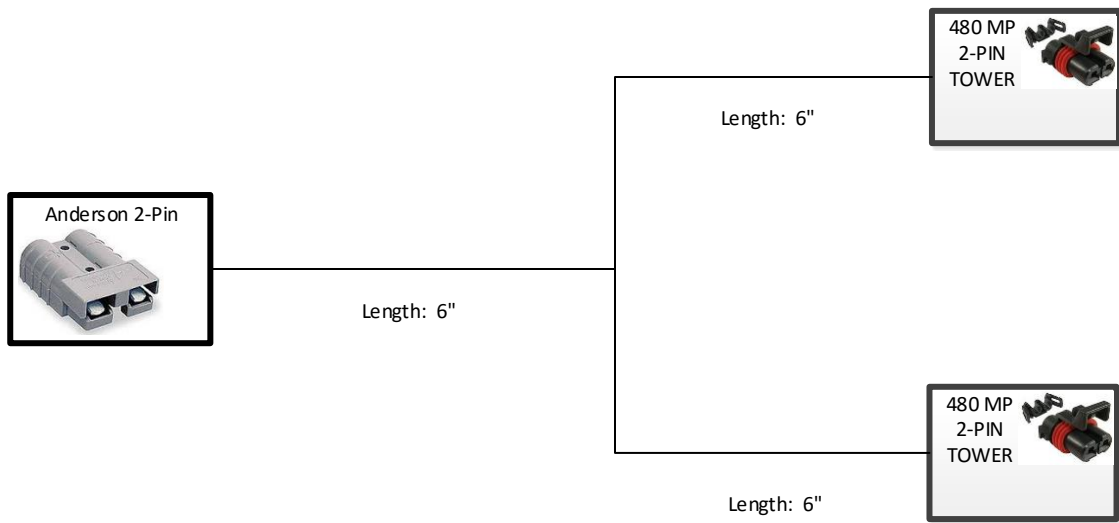

205-3116Y1-BR

40 Amp EPD 2 Pump Y Cable (Anderson x 2 480 MP)

Wire Size: 18 AWG unless otherwise specified

Part No:	205-3116Y1-BR	Drawn By:	JD Schmechel		
Description:	40 Amp EPD 2 Pump Y Cable (Anderson x 2 480 MP)	Last Edit Date:	11/5/2015 3:53:11 PM	Revision	A-01
Copyright 2014 SureFire Ag Systems, Reproduction or other use of drawing without express written permission from SureFire Ag Systems is forbidden		Page of Pages	1	of	3

205-3116Y1-BR
 40 Amp EPD 2 Pump Y Cable (Anderson x 2 480 MP)

REVISIONS

A-01 Original Drawing

	Part No:	205-3116Y1-BR	Drawn By:	JD Schmechel		
	Description:	40 Amp EPD 2 Pump Y Cable (Anderson x 2 480 MP)	Last Edit Date:	11/5/2015 3:53:11 PM	Revision	A-01
	Copyright 2014 SureFire Ag Systems, Reproduction or other use of drawing without express written permission from SureFire Ag Systems is forbidden			Page of Pages	2	of 3

205-3116Y1-BR

40 Amp EPD 2 Pump Y Cable (Anderson x 2 480 MP)

Part No:	205-3116Y1-BR	Drawn By:	JD Schmechel		
Description:	40 Amp EPD 2 Pump Y Cable (Anderson x 2 480 MP)	Last Edit Date:	11/5/2015 3:53:11 PM	Revision	A-01
Copyright 2014 SureFire Ag Systems, Reproduction or other use of drawing without express written permission from SureFire Ag Systems is forbidden		Page of Pages	3	of	3