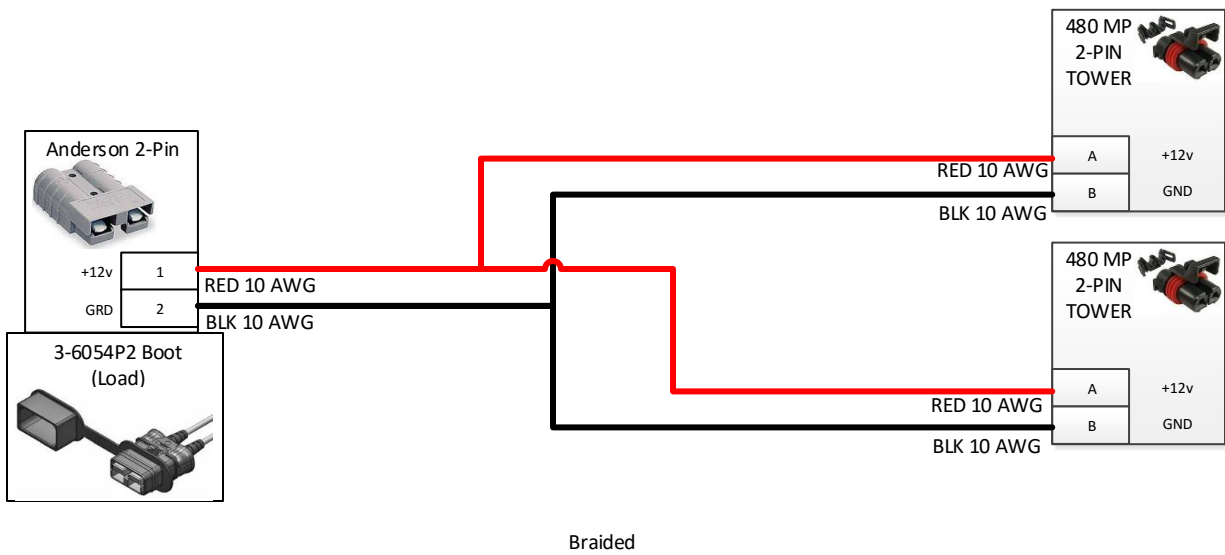

205-3116Y1-BR

40 Amp EPD 2 Pump Y Cable (Anderson x 2 480 MP)

Wire Size: 18 AWG unless otherwise specified

Part No:	205-3116Y1-BR	Drawn By:	JD Schmechel		
Description:	40 Amp EPD 2 Pump Y Cable (Anderson x 2 480 MP)	Last Edit Date:	11/5/2015 3:53:11 PM	Revision	A-01
Copyright 2014 SureFire Ag Systems, Reproduction or other use of drawing without express written permission from SureFire Ag Systems is forbidden		Page of Pages	1	of	3

205-3116Y1-BR
 40 Amp EPD 2 Pump Y Cable (Anderson x 2 480 MP)

REVISIONS

A-01 Original Drawing

	Part No:	205-3116Y1-BR	Drawn By:	JD Schmechel		
	Description:	40 Amp EPD 2 Pump Y Cable (Anderson x 2 480 MP)	Last Edit Date:	11/5/2015 3:53:11 PM	Revision	A-01
	Copyright 2014 SureFire Ag Systems, Reproduction or other use of drawing without express written permission from SureFire Ag Systems is forbidden			Page of Pages	2	of 3

205-3116Y1-BR

40 Amp EPD 2 Pump Y Cable (Anderson x 2 480 MP)

Part No:	205-3116Y1-BR	Drawn By:	JD Schmechel		
Description:	40 Amp EPD 2 Pump Y Cable (Anderson x 2 480 MP)	Last Edit Date:	11/5/2015 3:53:11 PM	Revision	A-01
Copyright 2014 SureFire Ag Systems, Reproduction or other use of drawing without express written permission from SureFire Ag Systems is forbidden		Page of Pages	3	of	3