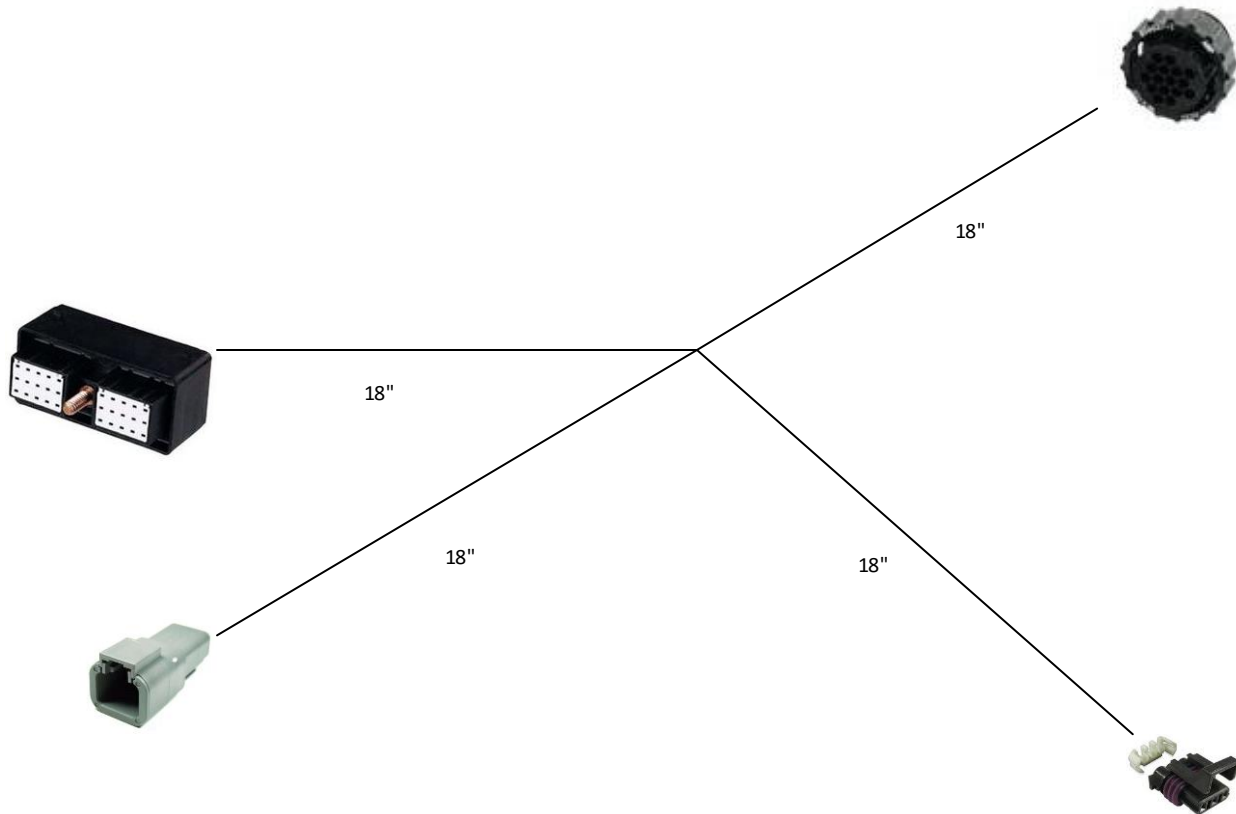

201-3284Y1

Trimble Field IQ Module to one 16 Pin Raven Pinout

	Part No:	201-3284Y1	Drawn By:	JD Schmechel		
	Description:	Trimble Field IQ Module to one 16 Pin Raven Pinout	Last Edit Date:	4/4/2016 2:32:06 PM	Revision	A-01
	Copyright 2014 SureFire Ag Systems, Reproduction or other use of drawing without express written permission from SureFire Ag Systems is forbidden			Page of Pages	1	of 3

201-3284Y1

Trimble Field IQ Module to one 16 Pin Raven Pinout

REVISIONS

A-01 Original Drawing

Part No:	201-3284Y1	Drawn By:	JD Schmechel		
Description:	Trimble Field IQ Module to one 16 Pin Raven Pinout	Last Edit Date:	4/4/2016 2:32:06 PM	Revision	A-01
Copyright 2014 SureFire Ag Systems, Reproduction or other use of drawing without express written permission from SureFire Ag Systems is forbidden		Page of Pages	2	of	3

201-3284Y1

Trimble Field IQ Module to one 16 Pin Raven Pinout

	Part No:	201-3284Y1	Drawn By:	JD Schmechel		
	Description:	Trimble Field IQ Module to one 16 Pin Raven Pinout	Last Edit Date:	4/4/2016 2:32:06 PM	Revision	A-01
	Copyright 2014 SureFire Ag Systems, Reproduction or other use of drawing without express written permission from SureFire Ag Systems is forbidden			Page of Pages	3	of 3