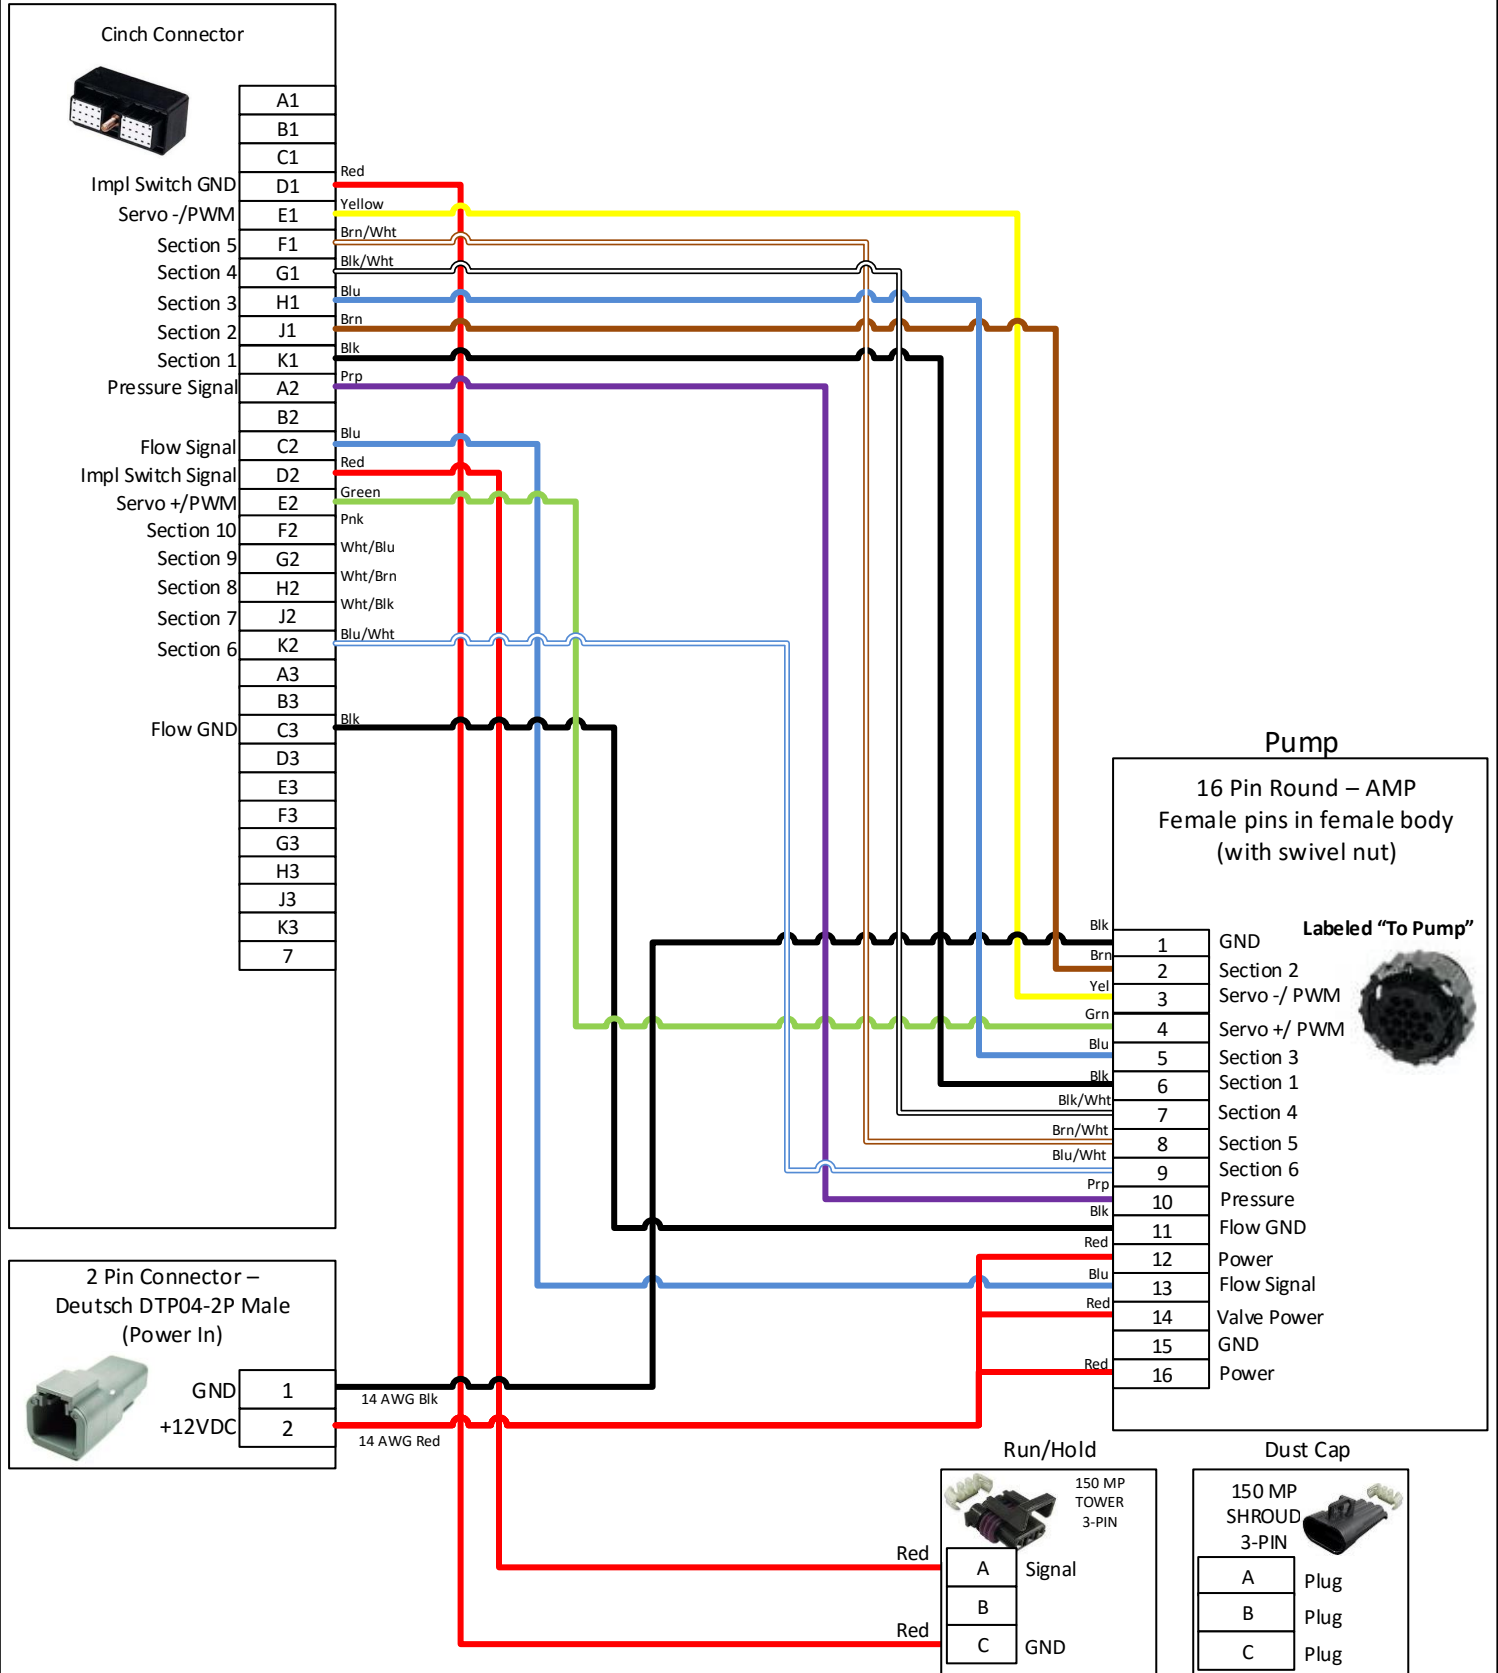

201-3284Y1

Trimble Field IQ Module to one 16 Pin Raven Pinout

	Part No:	201-3284Y1	Drawn By:	JD Schmechel		
	Description:	Trimble Field IQ Module to one 16 Pin Raven Pinout	Last Edit Date:	4/4/2016 2:32:06 PM	Revision	A-01
	Copyright 2014 SureFire Ag Systems, Reproduction or other use of drawing without express written permission from SureFire Ag Systems is forbidden			Page of Pages	1	of 3

201-3284Y1

Trimble Field IQ Module to one 16 Pin Raven Pinout

REVISIONS

A-01 Original Drawing

Part No:	201-3284Y1	Drawn By:	JD Schmechel		
Description:	Trimble Field IQ Module to one 16 Pin Raven Pinout	Last Edit Date:	4/4/2016 2:32:06 PM	Revision	A-01
Copyright 2014 SureFire Ag Systems, Reproduction or other use of drawing without express written permission from SureFire Ag Systems is forbidden		Page of Pages	2	of	3

201-3284Y1

Trimble Field IQ Module to one 16 Pin Raven Pinout

	Part No:	201-3284Y1	Drawn By:	JD Schmechel		
	Description:	Trimble Field IQ Module to one 16 Pin Raven Pinout	Last Edit Date:	4/4/2016 2:32:06 PM	Revision	A-01
	Copyright 2014 SureFire Ag Systems, Reproduction or other use of drawing without express written permission from SureFire Ag Systems is forbidden			Page of Pages	3	of 3