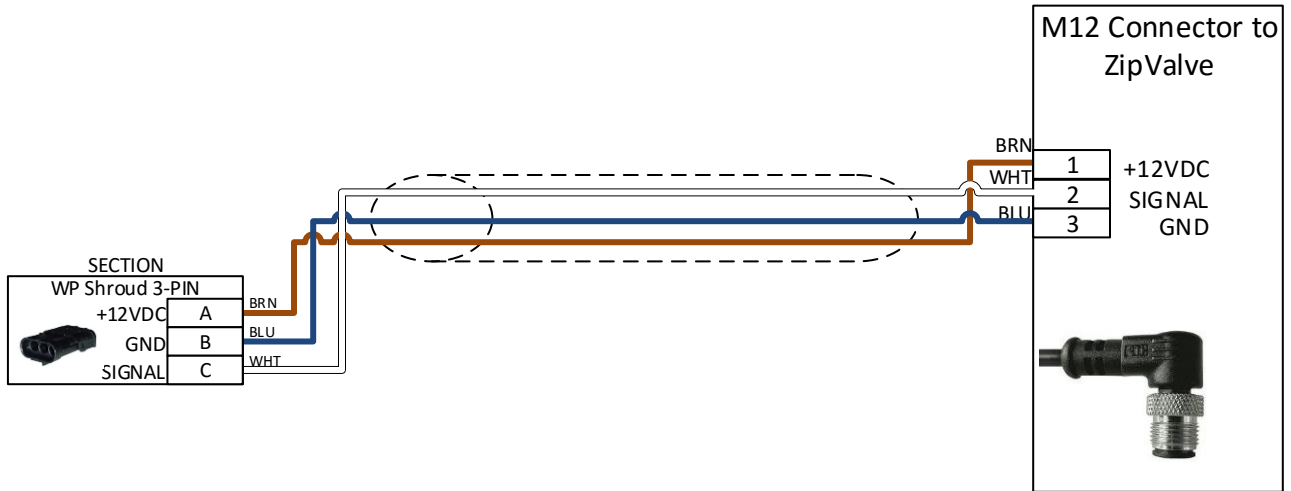

201-3158Y1 ZipValve WP Section Cable

**Wire 18AWG
unless otherwise
specified**

	Part No:	201-3158Y1	Drawn By:	Albert E. Popp		
	Description:	ZipValve WP Section Cable	Last Edit Date:	11/25/2015 9:49:33 AM	Revision	A-01
	Copyright 2015 SureFire Ag Systems, Reproduction or other use of drawing without express written permission from SureFire Ag Systems is forbidden			Page of Pages	1	of 3

201-3158Y1
ZipValve WP Section Cable

REVISIONS

A-01 Original Drawing

	Part No:	201-3158Y1	Drawn By:	Albert E. Popp		
	Description:	ZipValve WP Section Cable	Last Edit Date:	11/25/2015 9:49:33 AM	Revision	A-01
	Copyright 2014 Sure Fire Ag Systems, Reproduction or other use of drawing without express written permission from SureFire Ag Systems is forbidden			Page of Pages	2	of 3

201-3158Y1
ZipValve WP Section Cable

	Part No:	201-3158Y1	Drawn By:	Albert E. Popp		
	Description:	ZipValve WP Section Cable	Last Edit Date:	11/25/2015 9:49:33 AM	Revision	A-01
	Copyright 2014 Sure Fire Ag Systems, Reproduction or other use of drawing without express written permission from SureFire Ag Systems is forbidden			Page of Pages	3	of 3