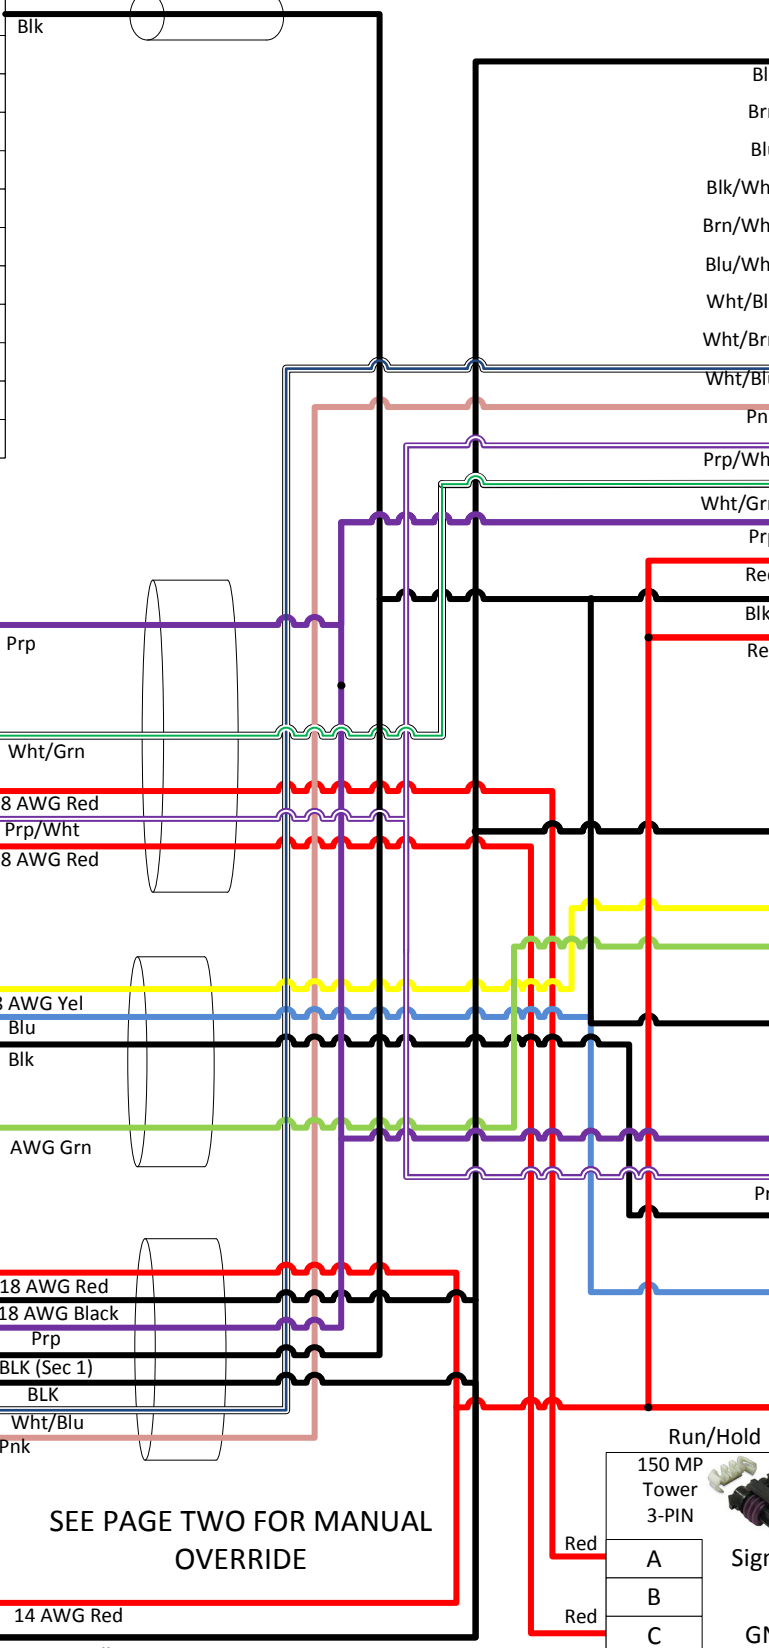

Agitation Pressure
Pressure 1 (Main)
Aux Valve 1
Aux Valve 2
Impl Switch Signal
Pressure 2 (AUX)
Impl Switch GND

8 Pin Channel 1 (PWM and Flow) Connector – Deutsch DT06-08S Female

1
2
3
4
5
6
7
8

Servo +/-PWM
Flow Signal
Flow GND
Servo -/PWM

MultiTube Controller 8 Pin Deutsch DT06-08S Female

1
2
3
4
5
6
7
8

+12VDC
GND
Pressure 1
PWM+
PWM-
Section 9
Section 10

2 Pin (Power In) Connector – Deutsch DTP04-2P Male

1
2

+12VDC
Ground

16 Pin Round – AMP Male pins in male body (with threads for swivel nut)

Attach Dust cover to Connector

16 Pin Round – AMP Female pins in female body (with swivel nut)

SEE PAGE TWO FOR MANUAL OVERRIDE

Part No:	201-3151Y1		Drawn By:	Dirk Ricker		
Description:	Ag Leader Adapter Cable Single Sec with MultiTube Adapter, Constant PWM for Agitation		Last Edit Date:	10/12/2015 4:26:28 PM	Revision	A-01
Copyright 2015 SureFire Ag Systems, Reproduction or other use of drawing without express written permission from SureFire Ag Systems is forbidden			Page of Pages	1 of 3		

201-3151Y1

Ag Leader Adapter Cable Single Sec with MultiTube Adapter, Constant PWM for Agitation

Part No:	201-3151Y1	Drawn By:	Dirk Ricker		
Description:	Ag Leader Adapter Cable Single Sec with MultiTube Adapter, Constant PWM for Agitation	Last Edit Date:	10/12/2015 4:26:28 PM	Revision	A-01
Copyright 2015 SureFire Ag Systems, Reproduction or other use of drawing without express written permission from SureFire Ag Systems is forbidden		Page of Pages	2 of 3		