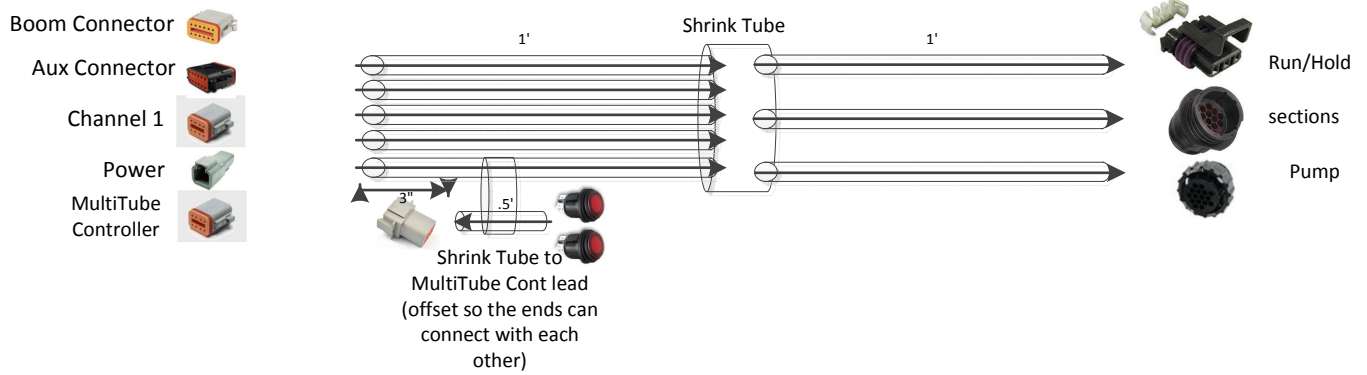

Attach Dust cover to Connector

16 Pin Round – AMP Female pins in female body (with swivel nut)

SEE PAGE TWO FOR MANUAL OVERRIDE

Part No:	201-3151Y1		Drawn By:	Dirk Ricker		
Description:	Ag Leader Adapter Cable Single Sec with MultiTube Adapter, Constant PWM for Agitation		Last Edit Date:	10/12/2015 4:26:28 PM	Revision	A-01
Copyright 2015 SureFire Ag Systems, Reproduction or other use of drawing without express written permission from SureFire Ag Systems is forbidden			Page of Pages	1 of 3		

201-3151Y1

Ag Leader Adapter Cable Single Sec with MultiTube Adapter, Constant PWM for Agitation

Part No:	201-3151Y1	Drawn By:	Dirk Ricker		
Description:	Ag Leader Adapter Cable Single Sec with MultiTube Adapter, Constant PWM for Agitation	Last Edit Date:	10/12/2015 4:26:28 PM	Revision	A-01
Copyright 2015 SureFire Ag Systems, Reproduction or other use of drawing without express written permission from SureFire Ag Systems is forbidden		Page of Pages	2 of 3		

201-3151Y1

Ag Leader Adapter Cable Single Sec with MultiTube Adapter, Constant PWM for Agitation

REVISIONS

A-01 Original Drawing

Part No:	201-3151Y1	Drawn By:	Dirk Ricker		
Description:	Ag Leader Adapter Cable Single Sec with MultiTube Adapter, Constant PWM for Agitation	Last Edit Date:	10/12/2015 4:26:28 PM	Revision	A-01
Copyright 2015 SureFire Ag Systems, Reproduction or other use of drawing without express written permission from SureFire Ag Systems is forbidden		Page of Pages	3	of	3