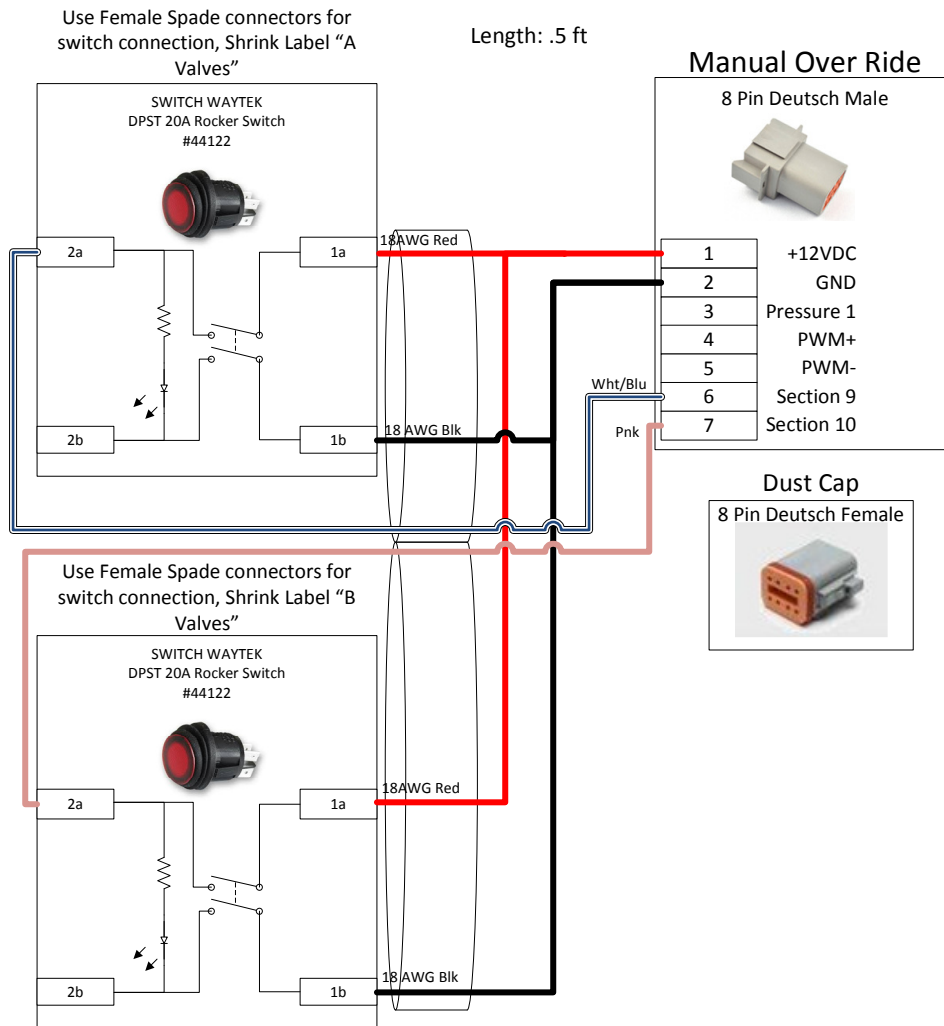

MultiTube Controller 8 Pin Deutsch DT06-08S Female

1
2
3
4
5
6
7
8

+12VDC
GND
Pressure 1
PWM+
PWM-
Section 9
Section 10

2 Pin (Power In) Connector – Deutsch DTP04-2P Male

1
2

+12VDC
Ground

16 Pin Round – AMP Male pins in male body (with threads for swivel nut)

Attach Dust cover to Connector

16 Pin Round – AMP Female pins in female body (with swivel nut)

SEE PAGE TWO FOR MANUAL OVERRIDE

Part No:	201-3151Y1		Drawn By:	Dirk Ricker		
Description:	Ag Leader Adapter Cable Single Sec with MultiTube Adapter, Constant PWM for Agitation		Last Edit Date:	10/12/2015 4:26:28 PM	Revision	A-01
Copyright 2015 SureFire Ag Systems, Reproduction or other use of drawing without express written permission from SureFire Ag Systems is forbidden			Page of Pages	1 of 3		

201-3151Y1

Ag Leader Adapter Cable Single Sec with MultiTube Adapter, Constant PWM for Agitation

Part No:	201-3151Y1	Drawn By:	Dirk Ricker		
Description:	Ag Leader Adapter Cable Single Sec with MultiTube Adapter, Constant PWM for Agitation	Last Edit Date:	10/12/2015 4:26:28 PM	Revision	A-01
Copyright 2015 SureFire Ag Systems, Reproduction or other use of drawing without express written permission from SureFire Ag Systems is forbidden		Page of Pages	2 of 3		

201-3151Y1

Ag Leader Adapter Cable Single Sec with MultiTube Adapter, Constant PWM for Agitation

REVISIONS

A-01 Original Drawing

Part No:	201-3151Y1	Drawn By:	Dirk Ricker		
Description:	Ag Leader Adapter Cable Single Sec with MultiTube Adapter, Constant PWM for Agitation	Last Edit Date:	10/12/2015 4:26:28 PM	Revision	A-01
Copyright 2015 SureFire Ag Systems, Reproduction or other use of drawing without express written permission from SureFire Ag Systems is forbidden		Page of Pages	3	of	3