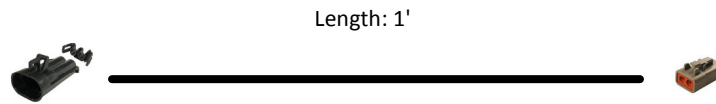

## 2 Pin 480 Shroud To 2 Pin Deutsch Tower Adapter

Part No:	201-2932Y1	Drawn By:	Dirk Ricker		
Description:	2 Pin 480 Shroud To 2 Pin Deutsch Tower Adapter	Last Edit Date:	3/18/2015 4:08:01 PM	Revision	A-01
Copyright 2015 SureFire Ag Systems, Reproduction or other use of drawing without express written permission from SureFire Ag Systems is forbidden		Page of Pages	1	of	3

## 2 Pin 480 Shroud To 2 Pin Deutsch Tower Adapter