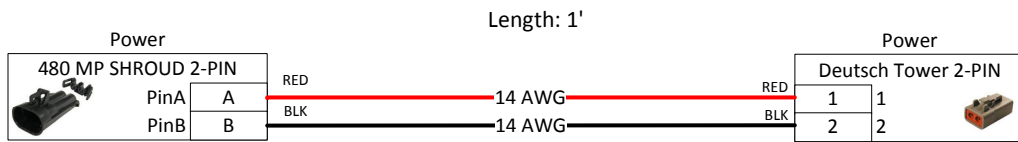

## 2 Pin 480 Shroud To 2 Pin Deutsch Tower Adapter

Part No:	201-2932Y1	Drawn By:	Dirk Ricker		
Description:	2 Pin 480 Shroud To 2 Pin Deutsch Tower Adapter	Last Edit Date:	3/18/2015 4:08:01 PM	Revision	A-01
Copyright 2015 SureFire Ag Systems, Reproduction or other use of drawing without express written permission from SureFire Ag Systems is forbidden		Page of Pages	1	of	3