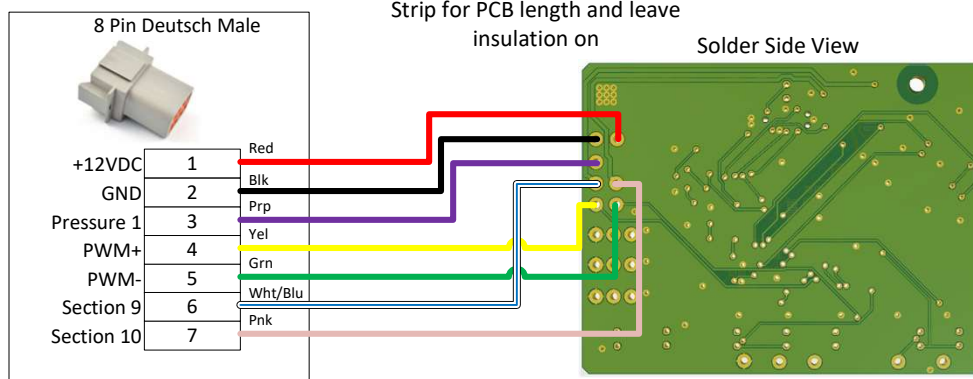

Wire Size: 18 AWG unless otherwise specified

201-2546Y1

8 Pin Deutch to MultiTube Controller

MultiTube Controller

MultiTube Controller

Project:

201-2546Y1

Drawn By:

Albert Popp

Filename:

8 Pin Deutch to MultiTube Controller

Date:

2/19/2011

Copyright 2012-2013 SureFire Ag Systems

Page of Pages

1 of 1