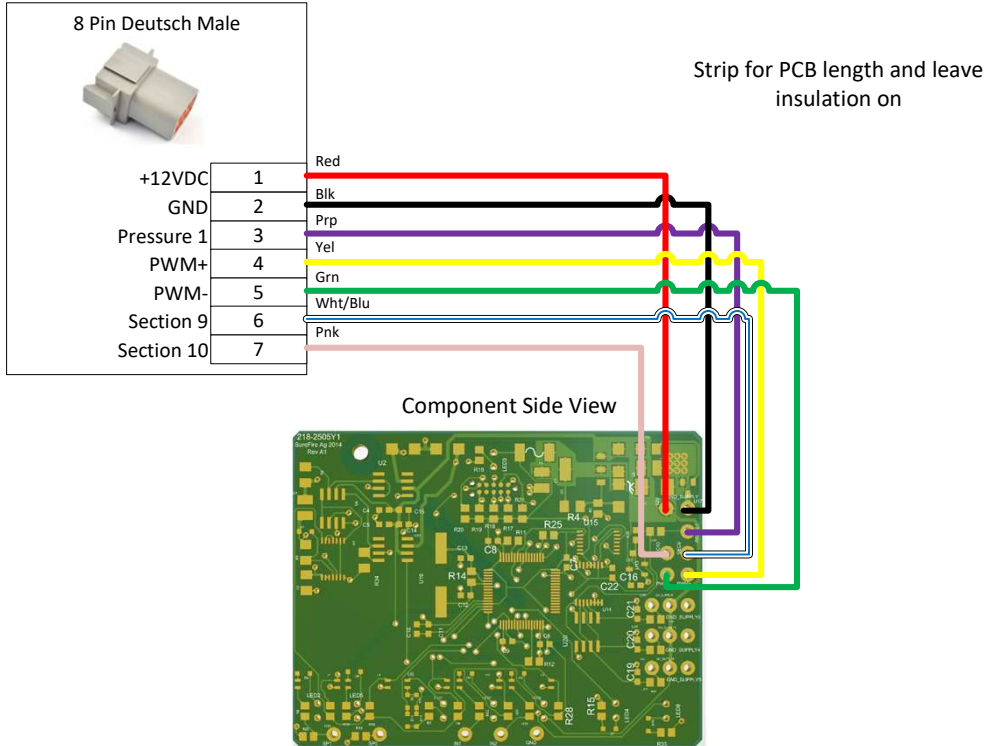

Wire Size: 18 AWG unless otherwise specified

201-2546Y1

8 Pin Deutch to MultiTube Controller

MultiTube Controller

MultiTube Controller

Project:

201-2546Y1

Drawn By:

Albert Popp

Filename:

8 Pin Deutch to MultiTube Controller

Date:

2/19/2011

Copyright 2012-2013 SureFire Ag Systems

Page of Pages

1 of 1