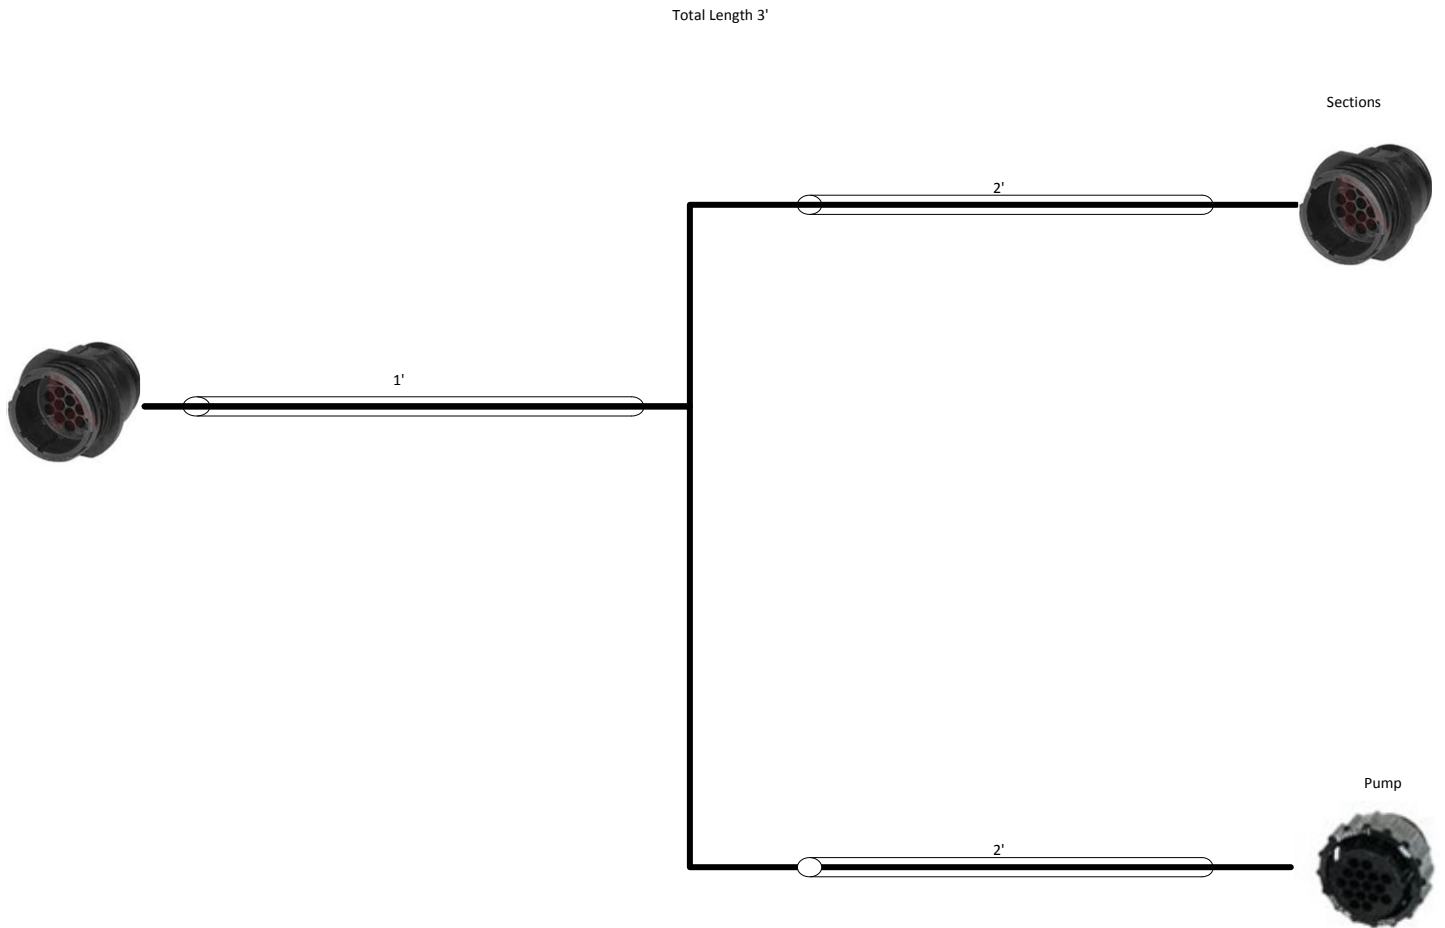

# Raven Adapter Cable - 16 pin to twin 16 pins

Wire Size: 18 AWG unless otherwise specified

	Part No:	201-215463	Drawn By:	Albert E. Popp		
	Description:	Raven Adapter Cable - 16 pin to twin 16 pins	Last Edit Date:	2/12/2015 9:06:19 AM	Revision	A-02
	Copyright 2014 SureFire Ag Systems, Reproduction or other use of drawing without express written permission from SureFire Ag Systems is forbidden			Page of Pages	1	of 3

# Raven Adapter Cable - 16 pin to twin 16 pins

## REVISIONS

- A-01 Original Drawing
- A-02 Joined Power together from pins 14 and 16

	Part No:	201-215463	Drawn By:	Albert E. Popp		
	Description:	Raven Adapter Cable - 16 pin to twin 16 pins	Last Edit Date:	2/12/2015 9:06:19 AM	Revision	A-02
	Copyright 2014 SureFire Ag Systems, Reproduction or other use of drawing without express written permission from SureFire Ag Systems is forbidden			Page of Pages	2	of 3

201-215463

Raven Adapter Cable - 16 pin to twin 16 pins

	Part No:	201-215463	Drawn By:	Albert E. Popp		
	Description:	Raven Adapter Cable - 16 pin to twin 16 pins	Last Edit Date:	2/12/2015 9:06:19 AM	Revision	A-02
	Copyright 2014 SureFire Ag Systems, Reproduction or other use of drawing without express written permission from SureFire Ag Systems is forbidden			Page of Pages	3	of 3