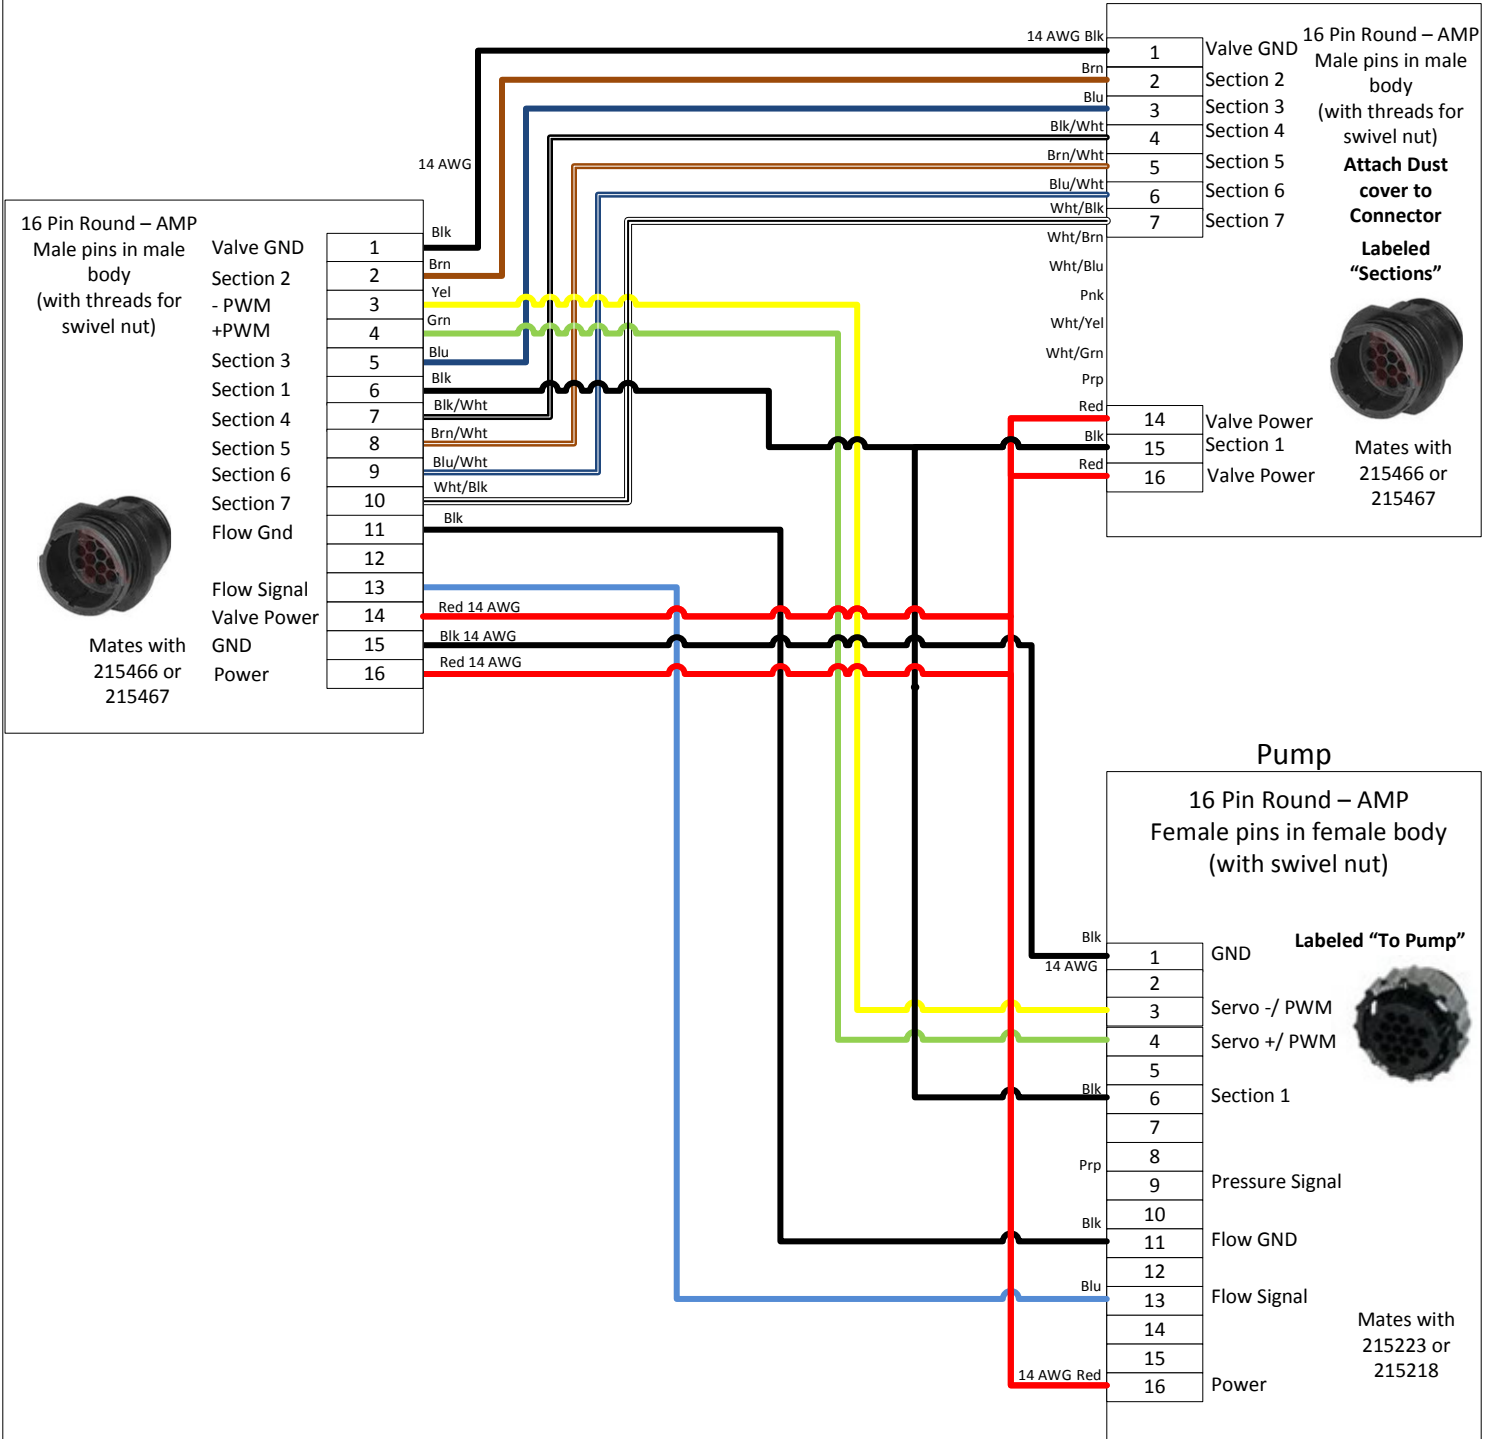

# Raven Adapter Cable - 16 pin to twin 16 pins

Wire Size: 18 AWG unless otherwise specified

	Part No:	201-215463	Drawn By:	Albert E. Popp		
	Description:	Raven Adapter Cable - 16 pin to twin 16 pins	Last Edit Date:	2/12/2015 9:06:19 AM	Revision	A-02
	Copyright 2014 SureFire Ag Systems, Reproduction or other use of drawing without express written permission from SureFire Ag Systems is forbidden			Page of Pages	1	of 3

# Raven Adapter Cable - 16 pin to twin 16 pins

## REVISIONS

- A-01 Original Drawing
- A-02 Joined Power together from pins 14 and 16

	Part No:	201-215463	Drawn By:	Albert E. Popp		
	Description:	Raven Adapter Cable - 16 pin to twin 16 pins	Last Edit Date:	2/12/2015 9:06:19 AM	Revision	A-02
	Copyright 2014 SureFire Ag Systems, Reproduction or other use of drawing without express written permission from SureFire Ag Systems is forbidden			Page of Pages	2	of 3

201-215463

Raven Adapter Cable - 16 pin to twin 16 pins

	Part No:	201-215463	Drawn By:	Albert E. Popp		
	Description:	Raven Adapter Cable - 16 pin to twin 16 pins	Last Edit Date:	2/12/2015 9:06:19 AM	Revision	A-02
	Copyright 2014 SureFire Ag Systems, Reproduction or other use of drawing without express written permission from SureFire Ag Systems is forbidden			Page of Pages	3	of 3