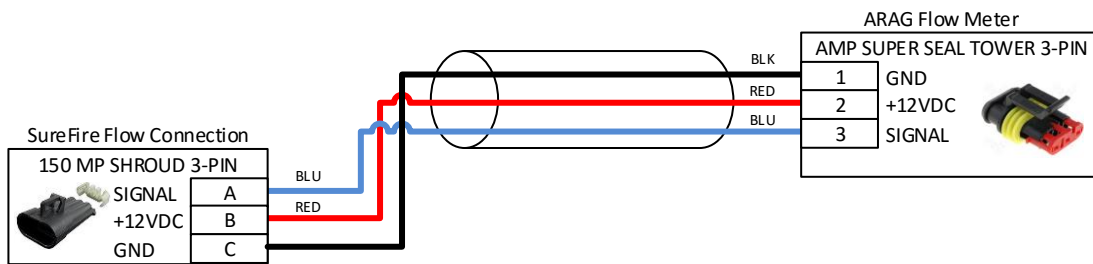

# ARAG Flow Meter Adapter

**Wire 18AWG  
unless otherwise  
specified**

Part No:

201-17842

Drawn By:

Albert E. Popp

Description:

ARAG Flow Meter Adapter

1 of 3

201-17842  
ARAG Flow Meter Adapter

**REVISIONS**

A-01 Original Drawing

	Part No:	201-17842	Drawn By:	Albert E. Popp		
	Description:	ARAG Flow Meter Adapter	Last Edit Date:	3/1/2016 10:56:44 AM	Revision	A-01
	Copyright 2014 SureFire Ag Systems, Reproduction or other use of drawing without express written permission from SureFire Ag Systems is forbidden			Page of Pages	2	of 3