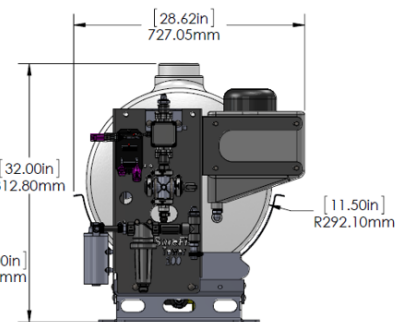

Notes

Physical Properties of Toolbars

Measurement A: _____

Measurement B: _____

U-bolt #1: (for tank mounting)

Measurement C: _____

Measurement D: _____

U-bolt #2: (for mounting "T" bracket)

Measurement C: _____

Measurement D: _____

Commonly used tank & bracket options

110 Gallon Tank

55 Gallon Tank

110 Gallon Tank

55 Gallon Tank

6" Pedestal