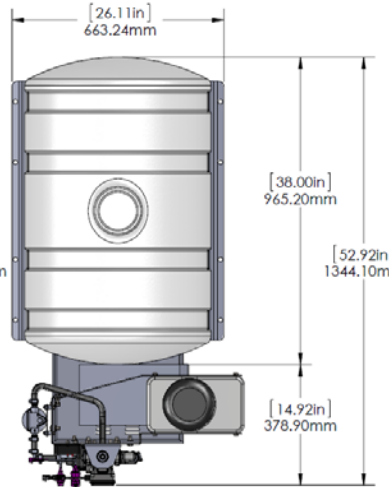

Notes

Physical Properties of Toolbars

Measurement A: _____

Measurement B: _____

U-bolt #1: (for tank mounting)

Measurement C: _____

Measurement D: _____

U-bolt #2: (for mounting "T" bracket)

Measurement C: _____

Measurement D: _____

Commonly used tank & bracket options

110 Gallon Tank

55 Gallon Tank

110 Gallon Tank

55 Gallon Tank

6" Pedestal