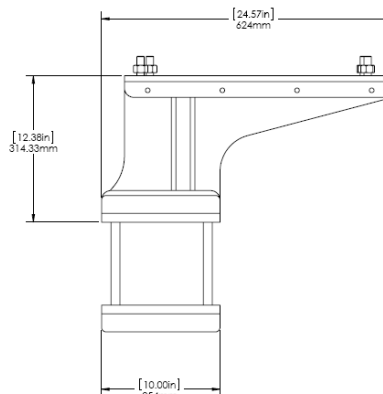

12" Z-mount