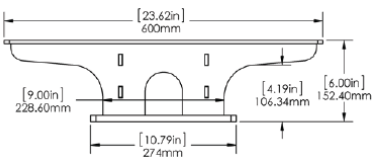

Notes

Physical Properties of Toolbars

Measurement A: _____

Measurement B: _____

U-bolt #1: (for tank mounting)

Measurement C: _____

Measurement D: _____

U-bolt #2: (for mounting "T" bracket)

Measurement C: _____

Measurement D: _____

Commonly used tank & bracket options

110 Gallon Tank

55 Gallon Tank

110 Gallon Tank

55 Gallon Tank

6" Pedestal