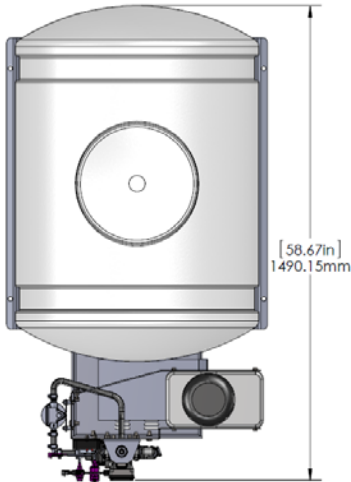

Notes

Physical Properties of Toolbars

Measurement A: _____

Measurement B: _____

U-bolt #1: (for tank mounting)

Measurement C: _____

Measurement D: _____

U-bolt #2: (for mounting "T" bracket)

Measurement C: _____

Measurement D: _____

Commonly used tank & bracket options

110 Gallon Tank

55 Gallon Tank

110 Gallon Tank

55 Gallon Tank

6" Pedestal