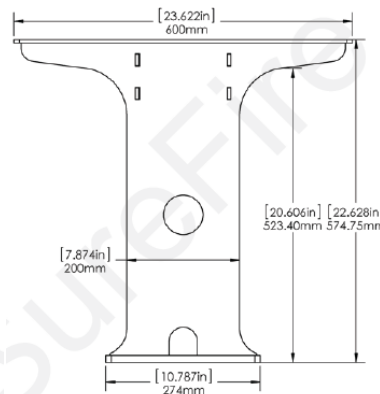

Notes

Physical Properties of Toolbars

Measurement A: _____

Measurement B: _____

U-bolt #1: (for tank mounting)

Measurement C: _____

Measurement D: _____

U-bolt #2: (for mounting "T" bracket)

Measurement C: _____

Measurement D: _____

Commonly used tank & bracket options

110 Gallon Tank

55 Gallon Tank

110 Gallon Tank

55 Gallon Tank

6" Pedestal

22" Pedestal

12" Z-mount

22" Z-mount

16" Pedestal