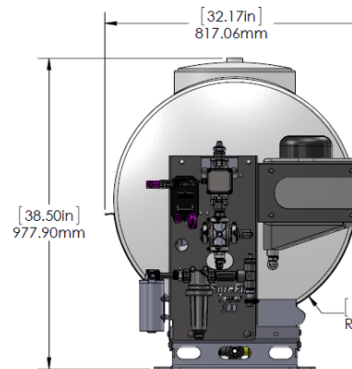

Notes

Physical Properties of Toolbars

Measurement A: _____

Measurement B: _____

U-bolt #1: (for tank mounting)

Measurement C: _____

Measurement D: _____

U-bolt #2: (for mounting "T" bracket)

Measurement C: _____

Measurement D: _____

Commonly used tank & bracket options

110 Gallon Tank

55 Gallon Tank

110 Gallon Tank

55 Gallon Tank

6" Pedestal

22" Pedestal

12" Z-mount

22" Z-mount

16" Pedestal