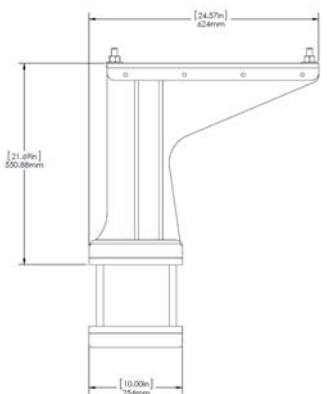

Notes

Physical Properties of Toolbars

Measurement A: _____

Measurement B: _____

U-bolt #1: (for tank mounting)

Measurement C: _____

Measurement D: _____

U-bolt #2: (for mounting "T" bracket)

Measurement C: _____

Measurement D: _____

Commonly used tank & bracket options

110 Gallon Tank

55 Gallon Tank

110 Gallon Tank

55 Gallon Tank

6" Pedestal

22" Pedestal

12" Z-mount

22" Z-mount

16" Pedestal