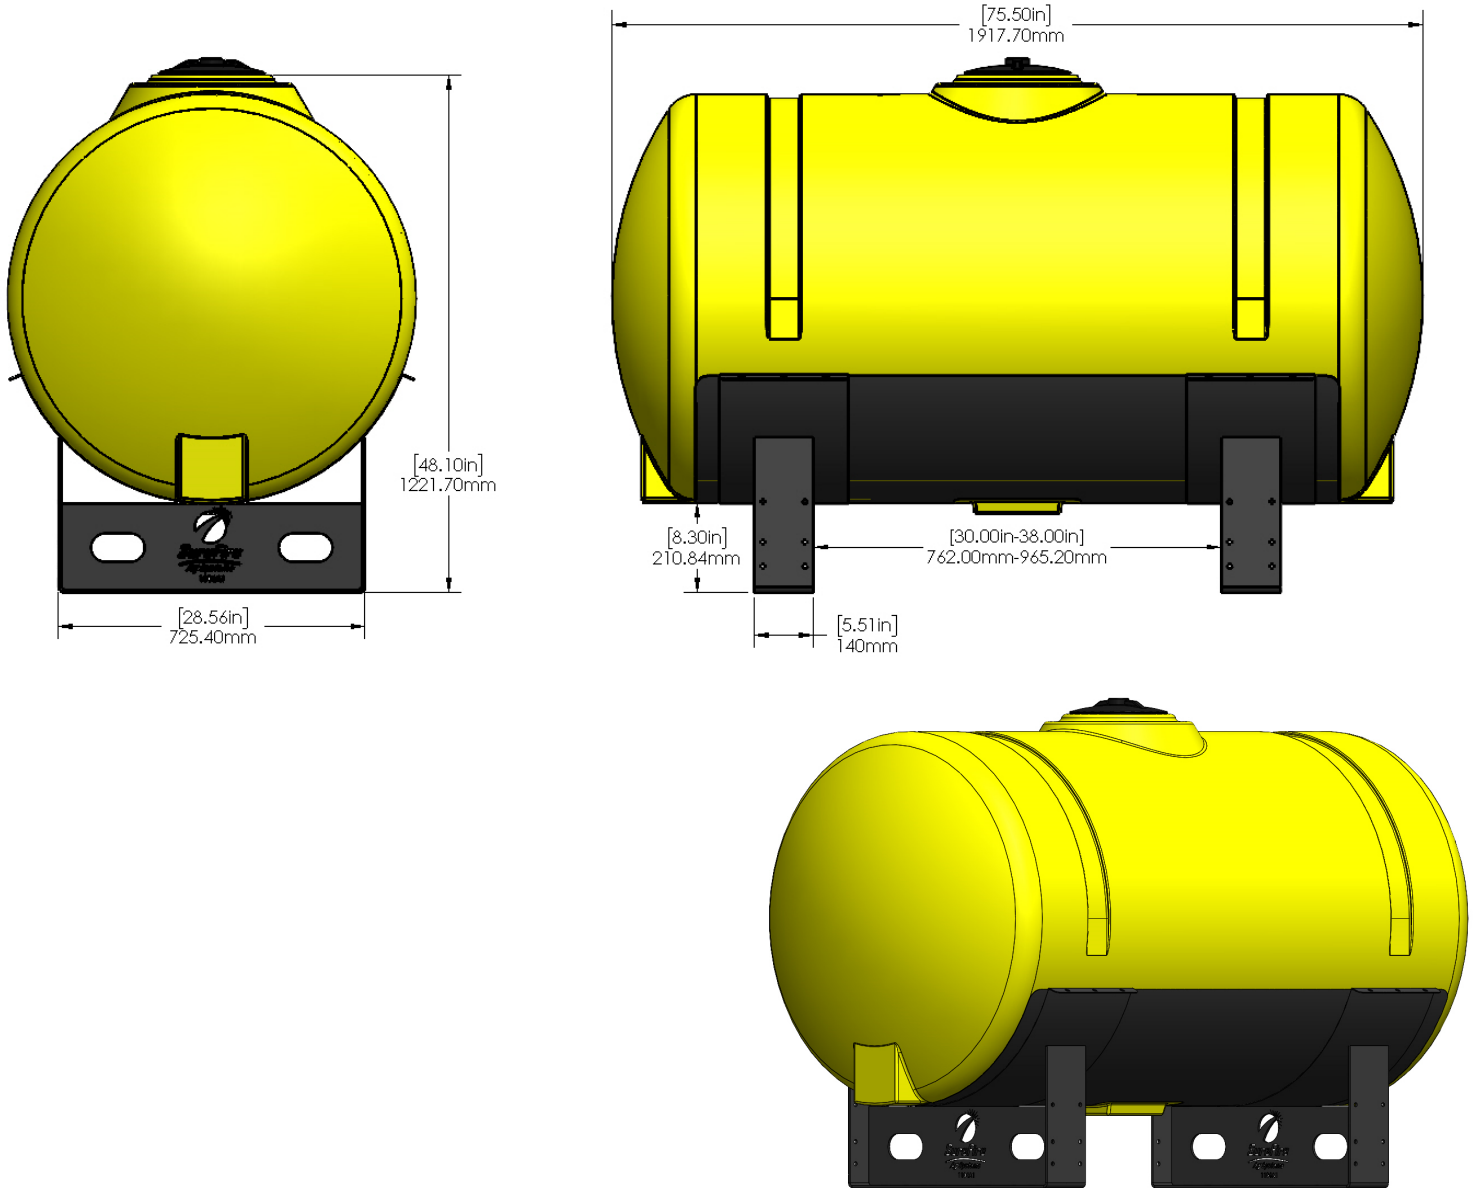

530-00-300200

Yellow 300 Gallon Tank Kit for 38" Tank/ Black Saddles

Instruction Sheet: 396-001610

Part Number	Description
727-02-HZ0300-38-Y	Horizontal Tank - 300 Gal - Yellow
420-1104A1-BK	38" Tank Saddle
420-1106A1-BK	38" 300 Gal Support Sheet

*Kit also includes mounting hardware and U-Bolts

Recommended Fill Kits

- 520-00-1015 - 2" Flange Fill kit w/ 1-1/2" Hose
- 520-00-1020 - 2 Tank Fill Kit w/ 1-1/2" Hose