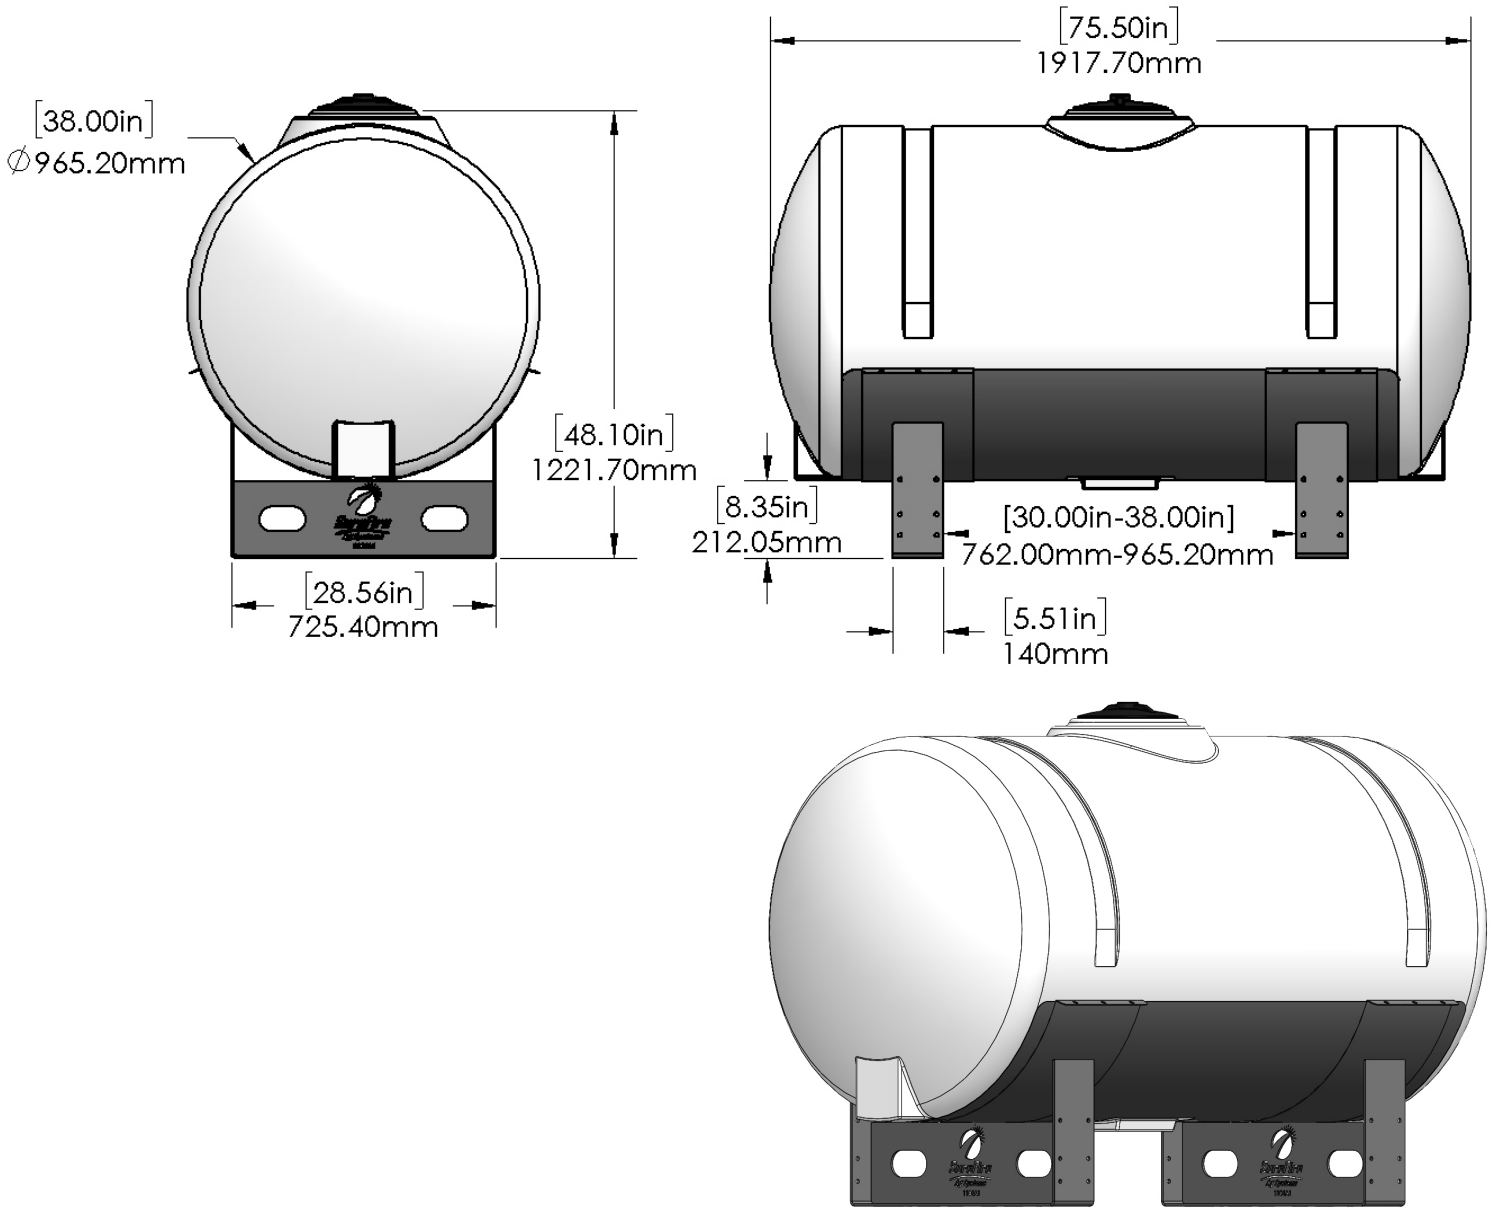

530-00-300100

White 300 Gallon Tank Kit for 38" Tank/ Black Saddles

Instruction Sheet: 396-001610

Part Number	Description
727-02-HZ0300-38-W	Horizontal Tank - 300 Gal - White
420-1104A1-BK	38" Tank Saddle
420-1106A1-BK	38" 300 Gal Support Sheet

*Kit also includes mounting hardware and U-Bolts

Recommended Fill Kits

- 520-00-1015 - 2" Flange Fill kit w/ 1-1/2" Hose
- 520-00-1020 - 2 Tank Fill Kit w/ 1-1/2" Hose