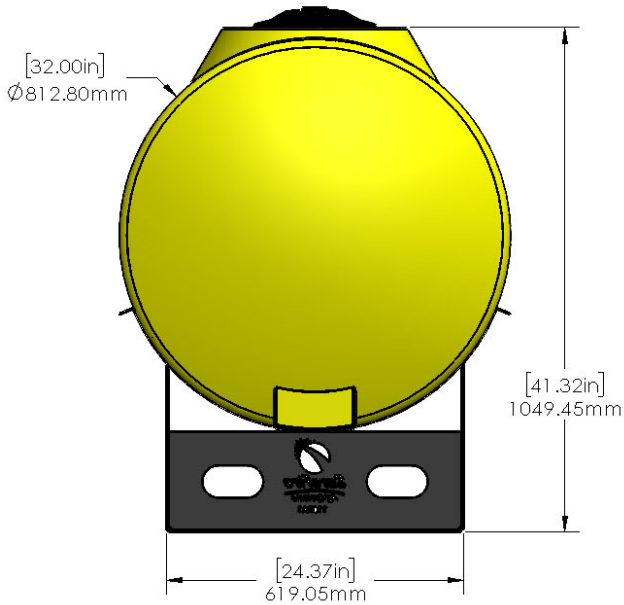

530-00-150200

Yellow 150 Gallon Tank Kit for 32" Tank/ Black Saddles

Instruction Sheet: 396-001600

Part Number	Description
727-02-HZ0150-32-Y	Horizontal Tank - 150 Gal - Yellow
420-1107A1-BK	32" Tank Saddle
525-2055	Tank Strap Kit

*Kit also includes mounting hardware and U-Bolts

Recommended Fill Kits

- 520-00-1015 - 2" Flange Fill kit w/ 1-1/2" Hose
- 520-00-1020 - 2 Tank Fill Kit w/ 1-1/2" Hose