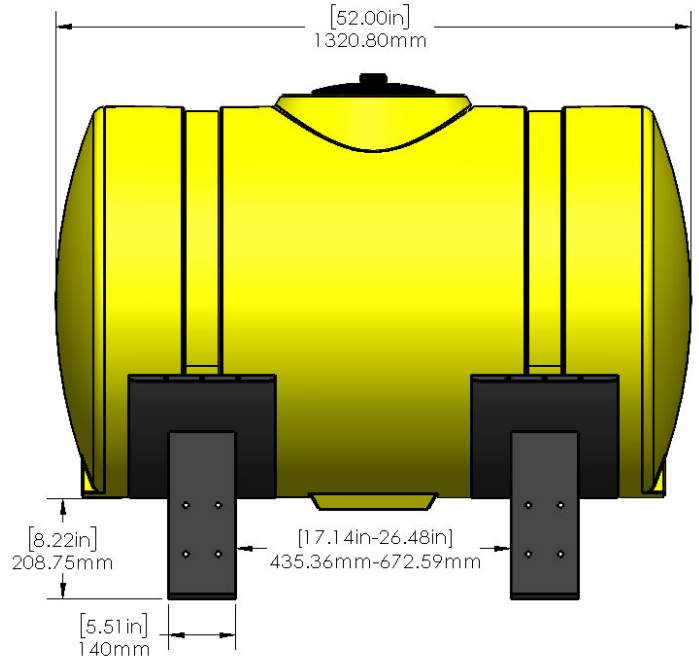

530-00-150200

Yellow 150 Gallon Tank Kit for 32" Tank/ Black Saddles

Instruction Sheet: 396-001600

Part Number	Description
727-02-HZ0150-32-Y	Horizontal Tank - 150 Gal - Yellow
420-1107A1-BK	32" Tank Saddle
525-2055	Tank Strap Kit

*Kit also includes mounting hardware and U-Bolts

Recommended Fill Kits

- 520-00-1015 - 2" Flange Fill kit w/ 1-1/2" Hose
- 520-00-1020 - 2 Tank Fill Kit w/ 1-1/2" Hose