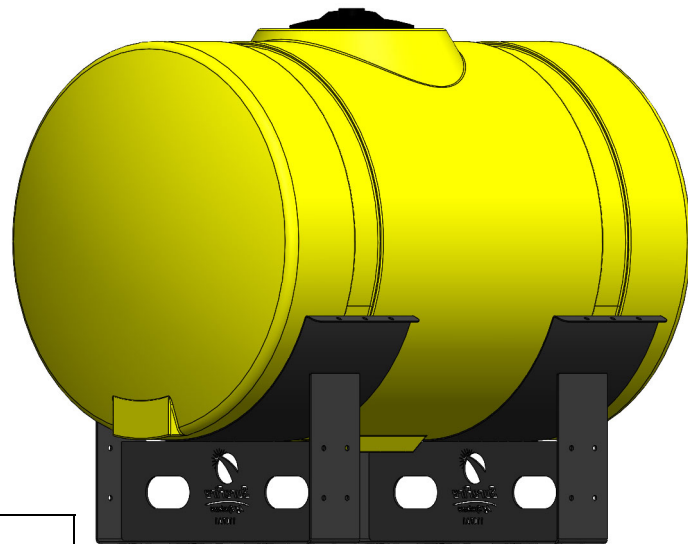

530-00-150200

Yellow 150 Gallon Tank Kit for 32" Tank/ Black Saddles

Instruction Sheet: 396-001600

Part Number	Description
727-02-HZ0150-32-Y	Horizontal Tank - 150 Gal - Yellow
420-1107A1-BK	32" Tank Saddle
525-2055	Tank Strap Kit

*Kit also includes mounting hardware and U-Bolts

Recommended Fill Kits

- 520-00-1015 - 2" Flange Fill kit w/ 1-1/2" Hose
- 520-00-1020 - 2 Tank Fill Kit w/ 1-1/2" Hose