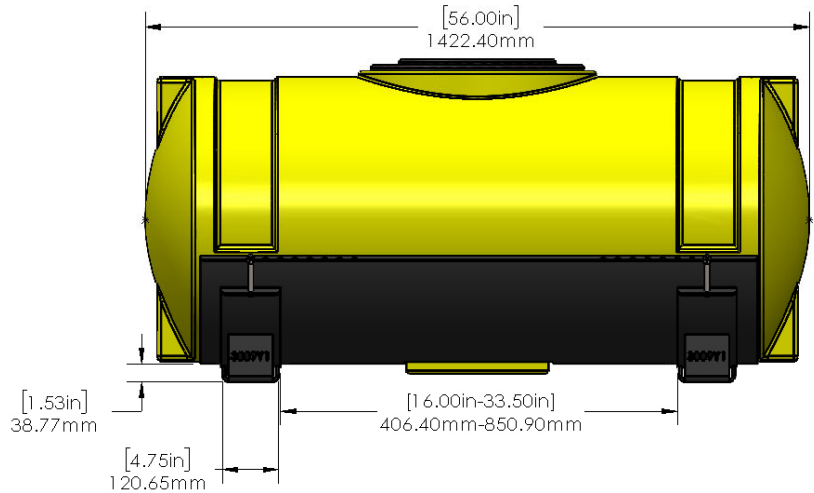

530-00-100150

Universal 150 Gallon Yellow Elliptical Tank Kit

Instruction Sheet: N/A

Part Number	Description
727-01-RAV150E	Elliptical Tank - 150 Gal - Yellow
420-3009Y1-BK	150 Gallon Elliptical Tank Cradle
420-3001Y1	150 Gallon Elliptical Tank Support Sheet

*Kit also includes mounting hardware and U-Bolts

Recommended Fill Kits

- 520-00-1015 - 2" Flange Fill kit w/ 1-1/2" Hose
- 520-00-1020 - 2 Tank Fill Kit w/ 1-1/2" Hose