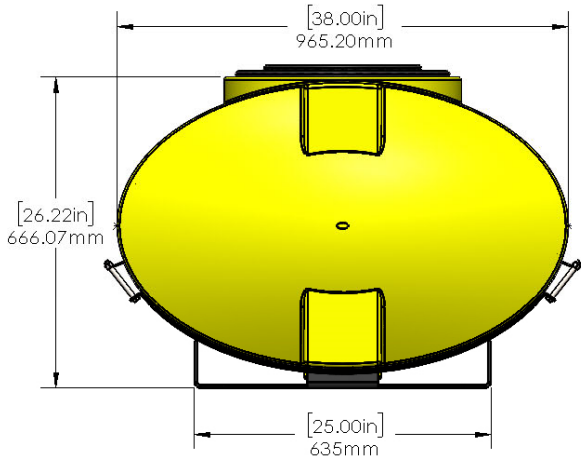

530-00-100150

Universal 150 Gallon Yellow Elliptical Tank Kit

Instruction Sheet: N/A

Part Number	Description
727-01-RAV150E	Elliptical Tank - 150 Gal - Yellow
420-3009Y1-BK	150 Gallon Elliptical Tank Cradle
420-3001Y1	150 Gallon Elliptical Tank Support Sheet

*Kit also includes mounting hardware and U-Bolts

Recommended Fill Kits

- 520-00-1015 - 2" Flange Fill kit w/ 1-1/2" Hose
- 520-00-1020 - 2 Tank Fill Kit w/ 1-1/2" Hose