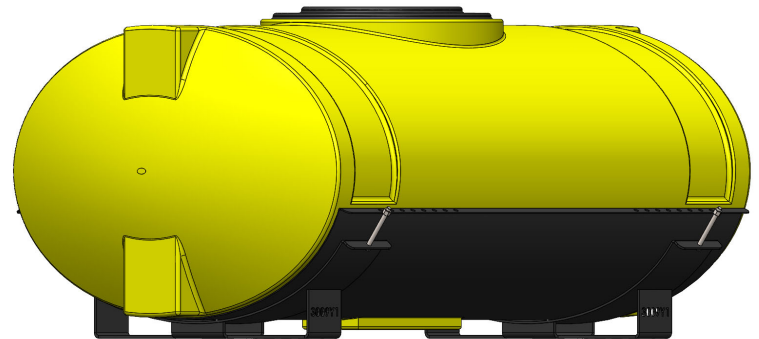

530-00-100150

Universal 150 Gallon Yellow Elliptical Tank Kit

Instruction Sheet: N/A

Part Number	Description
727-01-RAV150E	Elliptical Tank - 150 Gal - Yellow
420-3009Y1-BK	150 Gallon Elliptical Tank Cradle
420-3001Y1	150 Gallon Elliptical Tank Support Sheet

*Kit also includes mounting hardware and U-Bolts

Recommended Fill Kits

- 520-00-1015 - 2" Flange Fill kit w/ 1-1/2" Hose
- 520-00-1020 - 2 Tank Fill Kit w/ 1-1/2" Hose